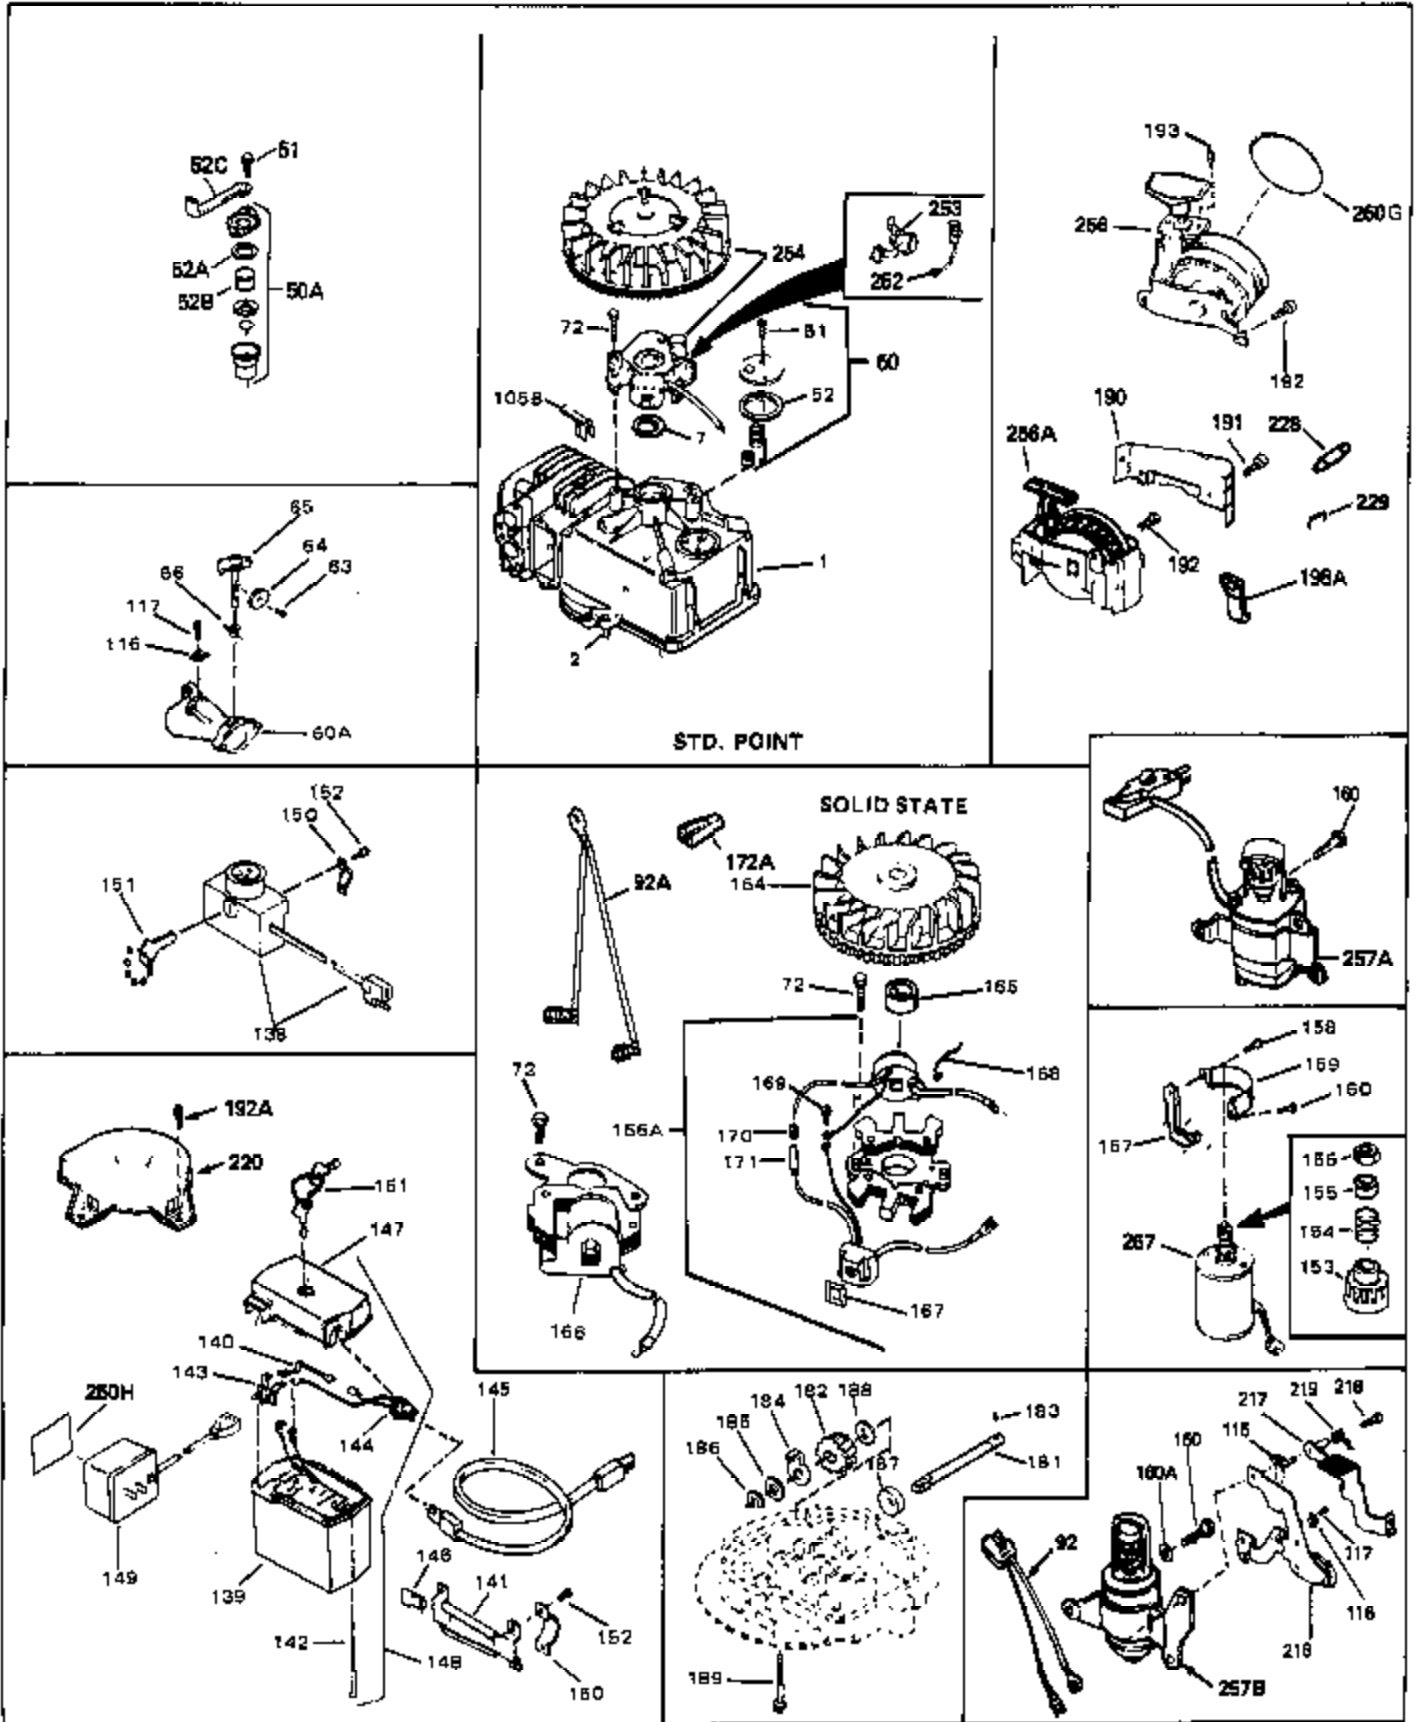

Ref #	Part Number	Qty	Description
1	33404A	0	Cylinder Assy. (2-5/8" Bore)
2	26727	0	Pin, Dowel
7	33876	0	Gasket, Stator
50	34215	0	Breather Assy.
51	30200	0	Screw
52	32760	0	Gasket, Breather
63	650506	0	Screw
64	631036	0	Shutter, Throttle
65	631530	0	Shaft Assy., Throttle
66	631066	0	Spring, Return
72	650489	0	Screw
92A	34231	0	Wire, Ground (One female fitting & one
115	610973	0	Terminal Assy.
192A	0	0	Rivet, Pop (3/16" Dia.)
192	650802	0	Screw, Hex washer hd. taptite, 1/4-20 x 5/8
252	30548B	0	Condenser
253	30547A	0	Contact Assy., Breaker
254	610793A	0	Magneto, Tecumseh (w/ring gear)
256A	590531	0	Starter, Side mount rewind