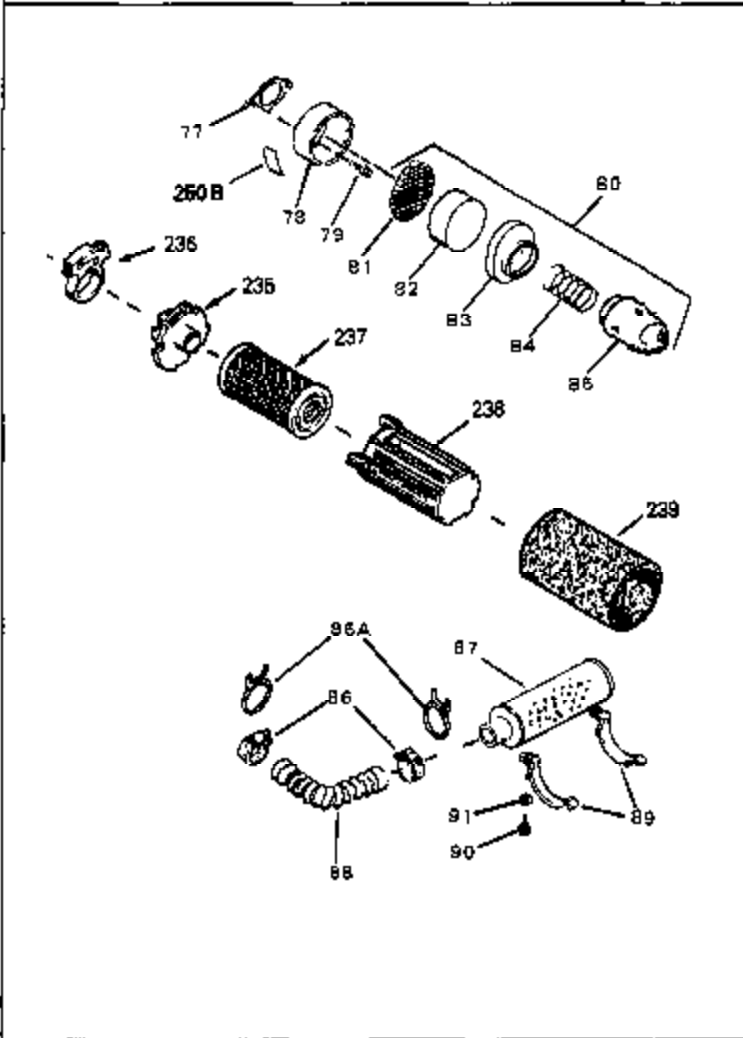

Ref #	Part Number	Qty	Description
108A	33971	0	Knob, Control
109	33970A	0	Control Assy., Speed
110	33802	0	Spring Compression
111	650777	0	Screw, Slotted fil. hd. mach., 6-32 x 7/16
112	650549	0	Screw
113	31342	0	Spring, Compression
114	30200	0	Screw
115	610973	0	Terminal Assy.
118	34371	0	Cover, Speed control
119	650807	0	Screw, Hex washer hd. shoulder, 10-32 x 7/16
120B	33556	0	Muffler
122	33753	0	Plate, Lock
239	35435	0	Filter, Pre-Air (Poly)
252	30548B	0	Condenser
253	30547A	0	Contact Assy., Breaker