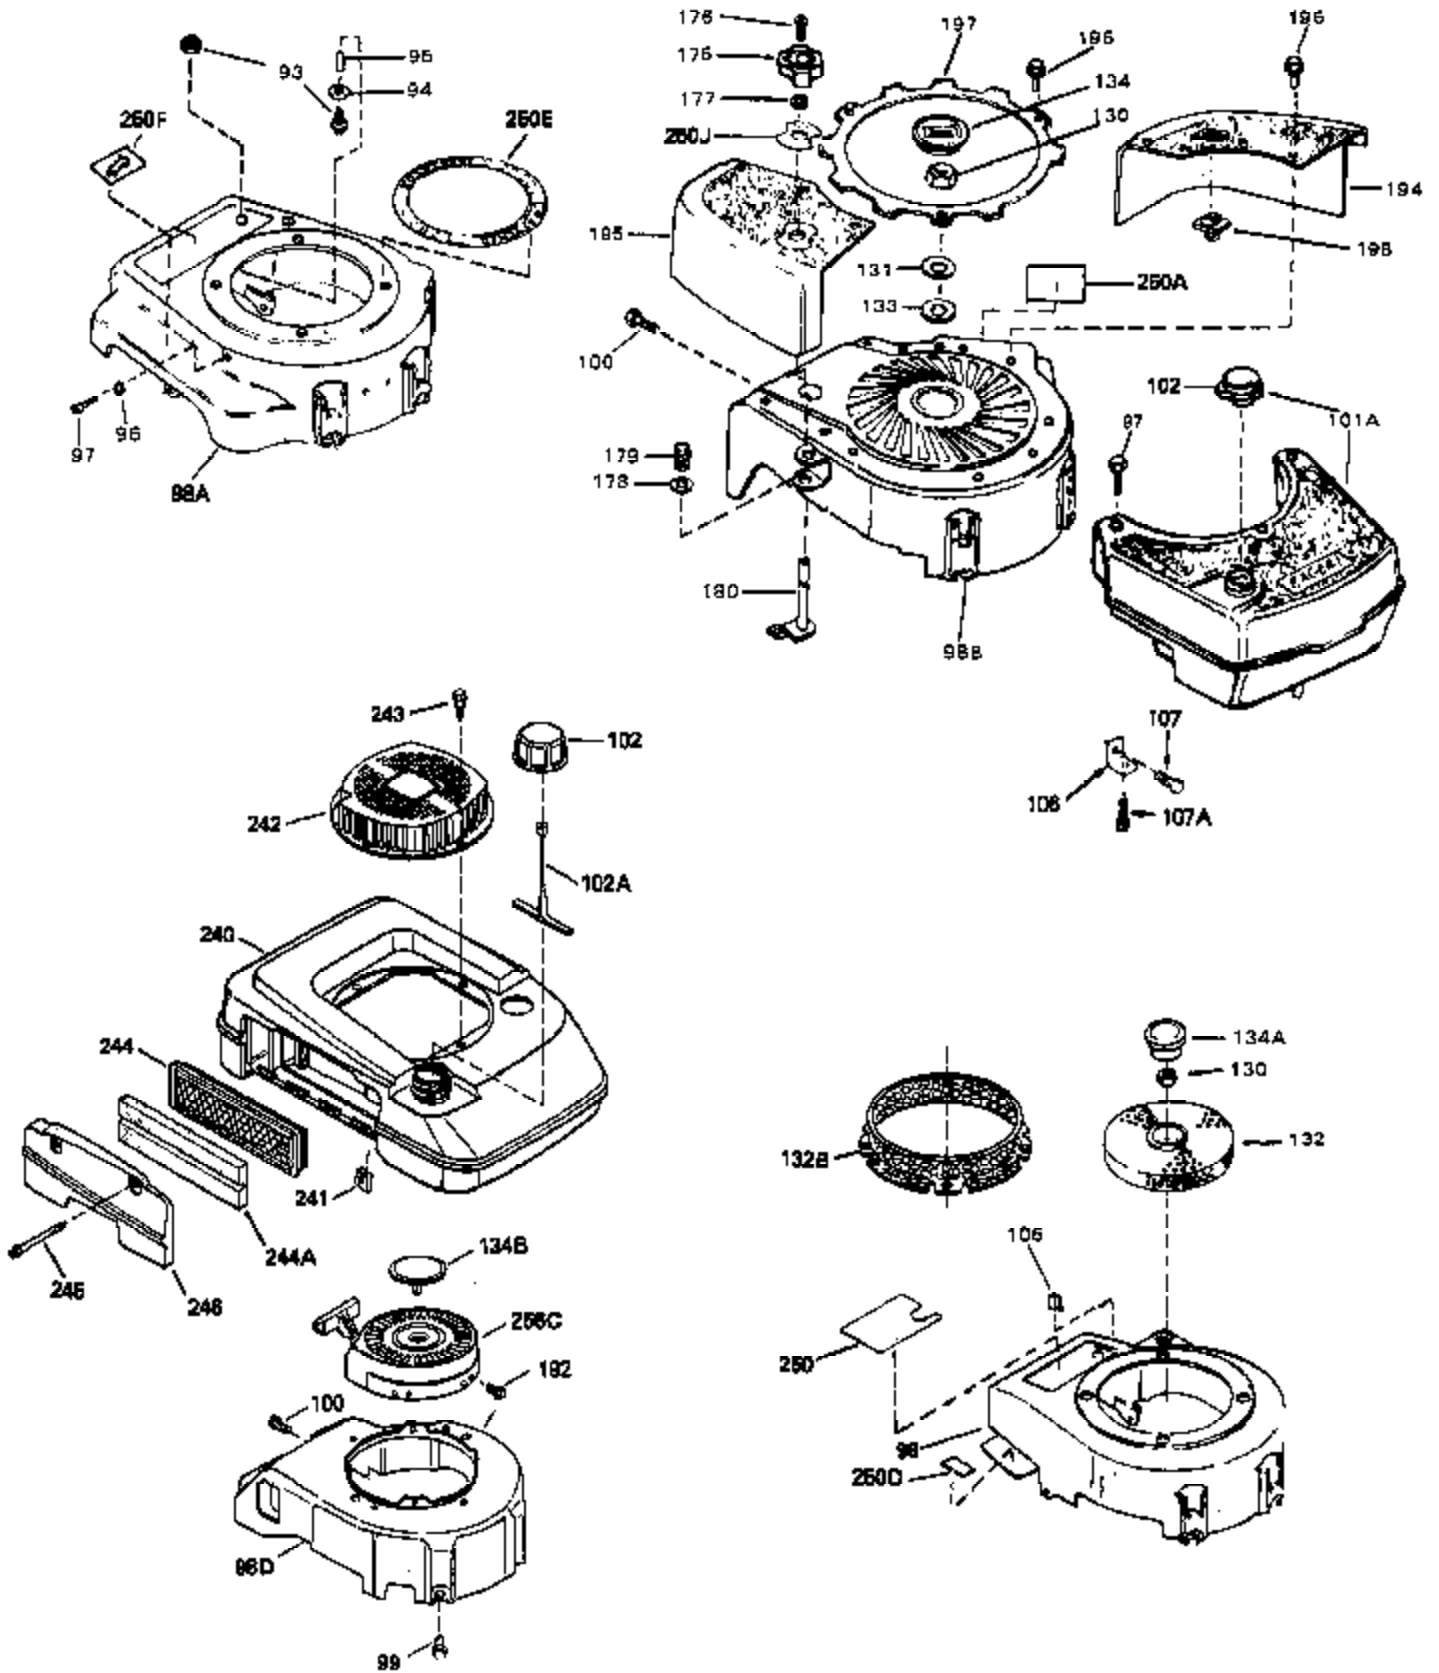

Ref #	Part Number	Qty	Description
52	32760	0	Gasket, Breather
54	33151	0	Link, Governor spring
55	32755	0	Cover, Valve spring box
56	27234	0	Gasket, Breather cover
57	30063	0	Screw
59	32649	0	Gasket, Intake
60	31384A	0	Pipe, Intake
61	6201	0	Screw
62	650451	0	Screw
67	26756	0	Gasket, Carburetor
71	29752	0	Nut
75	32972	0	Cleaner, Air
76	33168	0	Clamp, Corbin
99	650831	0	Screw, Hex washer hd. Powerlok thread,
102	34118	0	Cap, Fuel filler (Red Plastic) (Spurt
102	410144B	0	Cap, Fuel filler (White Plastic) (Std.)
103	29774	0	Line, Fuel (Braided 8.25")
103	30705	0	Line, Fuel (Braided 16")
103	34357	0	Line, Fuel (Epichlorohydrin 6-3/4")
104	26460	0	Clamp, Fuel line
115	610973	0	Terminal Assy.
121	792005	0	Screw, Hex hd., 1/4-20 x 2-1/2
124	650562	0	Screw
125	30139	0	"O" Ring
125	34282	0	"O" Ring (.612 I.D. x .812 O.D. x .103
126	32750	0	Tube, Oil filler
127	29985	0	"O" Ring
128	30140	0	Dipstick, Oil (Screw In)
129	610118	0	Cover, Spark plug
130	650607	0	Nut, Flywheel
131	650815	0	Washer, Belleville
192A	0	0	Rivet, Pop (3/16" Dia.)
201	730207	0	Magneto-to-Solid State Conversion Kit
251	631021	0	Inlet Needle, Seat & Clip Assy.
255	631903	0	Carburetor
258	33238C	0	Gasket Set

Ref #	Part Number	Qty	Description
1	33404A	0	Cylinder Assy. (2-5/8" Bore)
2	26727	0	Pin, Dowel
50	34215	0	Breather Assy.
51	30200	0	Screw
52	32760	0	Gasket, Breather
63	650506	0	Screw
64	631036	0	Shutter, Throttle
65	631530	0	Shaft Assy., Throttle
66	631066	0	Spring, Return
72	650489	0	Screw
92A	34231	0	Wire, Ground (One female fitting & one
115	610973	0	Terminal Assy.
192A	0	0	Rivet, Pop (3/16" Dia.)
192	650737	0	Screw, Hex washer hd. taptite, 1/4-20 x 1/2
193	650639	0	Rivet, Open end
252	30548B	0	Condenser
253	30547A	0	Contact Assy., Breaker
254	610793	0	Magneto, Tecumseh (w/ring gear)
256	590450A	0	Starter, Side mount rewind