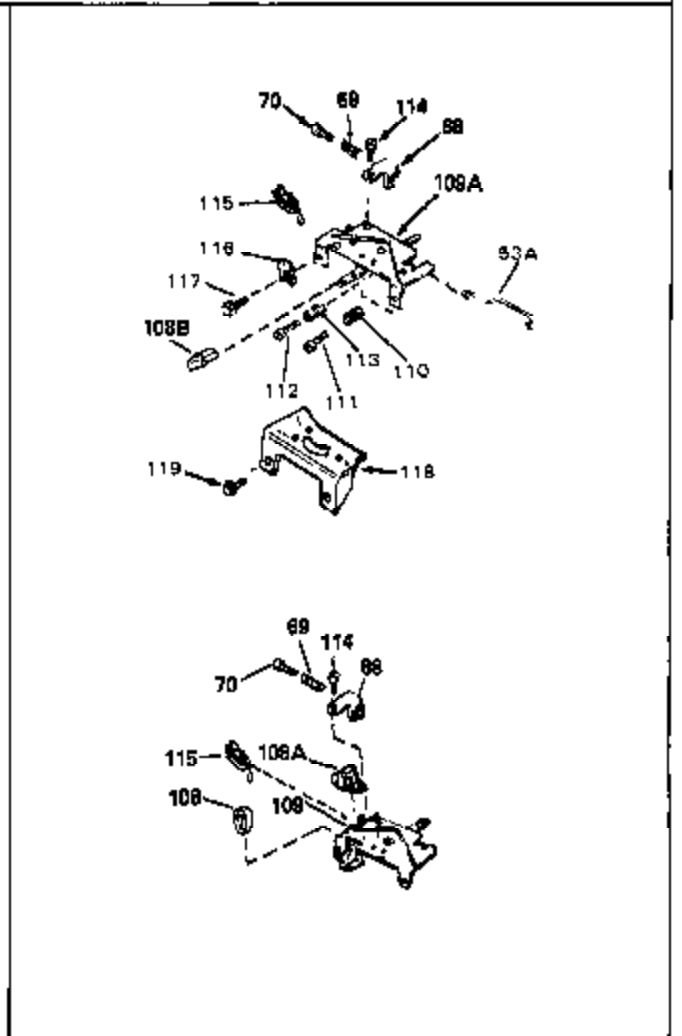

Ref #	Part Number	Qty	Description
53A	33133	0	Link, Throttle
109A	34073A	0	Control Assy., Speed
110	33802	0	Spring Compression
111	650777	0	Screw, Slotted fil. hd. mach., 6-32 x 7/16
112	650549	0	Screw
113	31342	0	Spring, Compression
114	30200	0	Screw
115	610973	0	Terminal Assy.
120B	33556	0	Muffler
122	33753	0	Plate, Lock
239	35435	0	Filter, Pre-Air (Poly)
252	30548B	0	Condenser
253	30547A	0	Contact Assy., Breaker