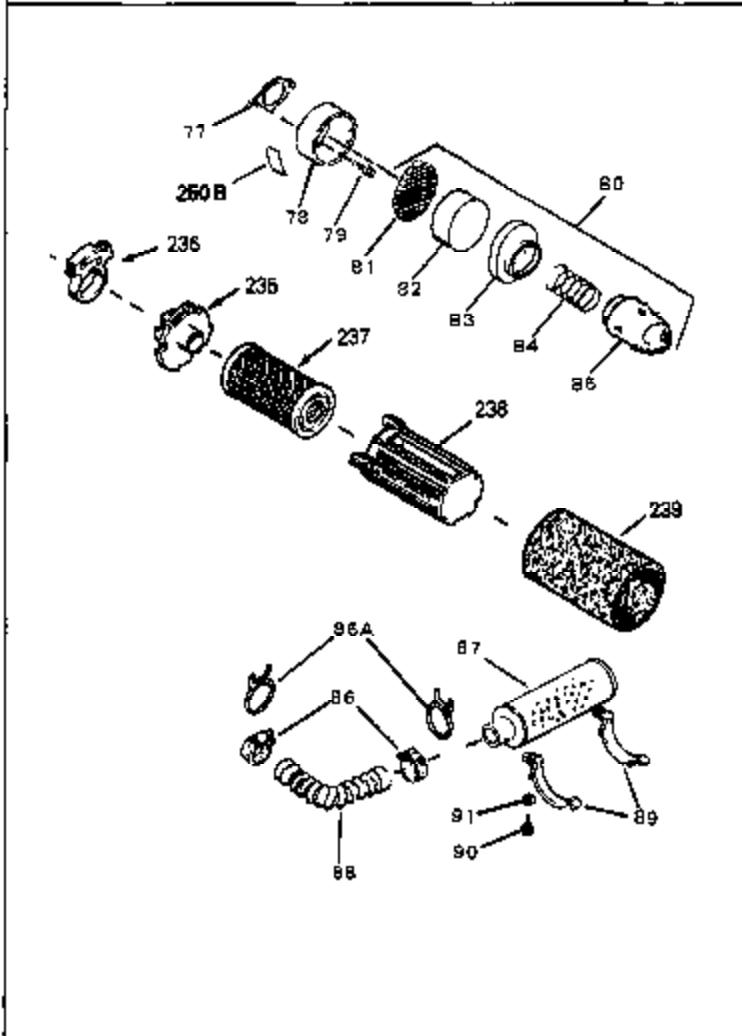

Ref #	Part Number	Qty	Description
53A	33133	0	Link, Throttle
109A	34073A	0	Control Assy., Speed
110	33802	0	Spring Compression
111	650777	0	Screw, Slotted fil. hd. mach., 6-32 x 7/16
112	650549	0	Screw
113	31342	0	Spring, Compression
114	30200	0	Screw
115	610973	0	Terminal Assy.
120B	33556	0	Muffler
122	33753	0	Plate, Lock
239	35435	0	Filter, Pre-Air (Poly)
252	30548B	0	Condenser
253	30547A	0	Contact Assy., Breaker