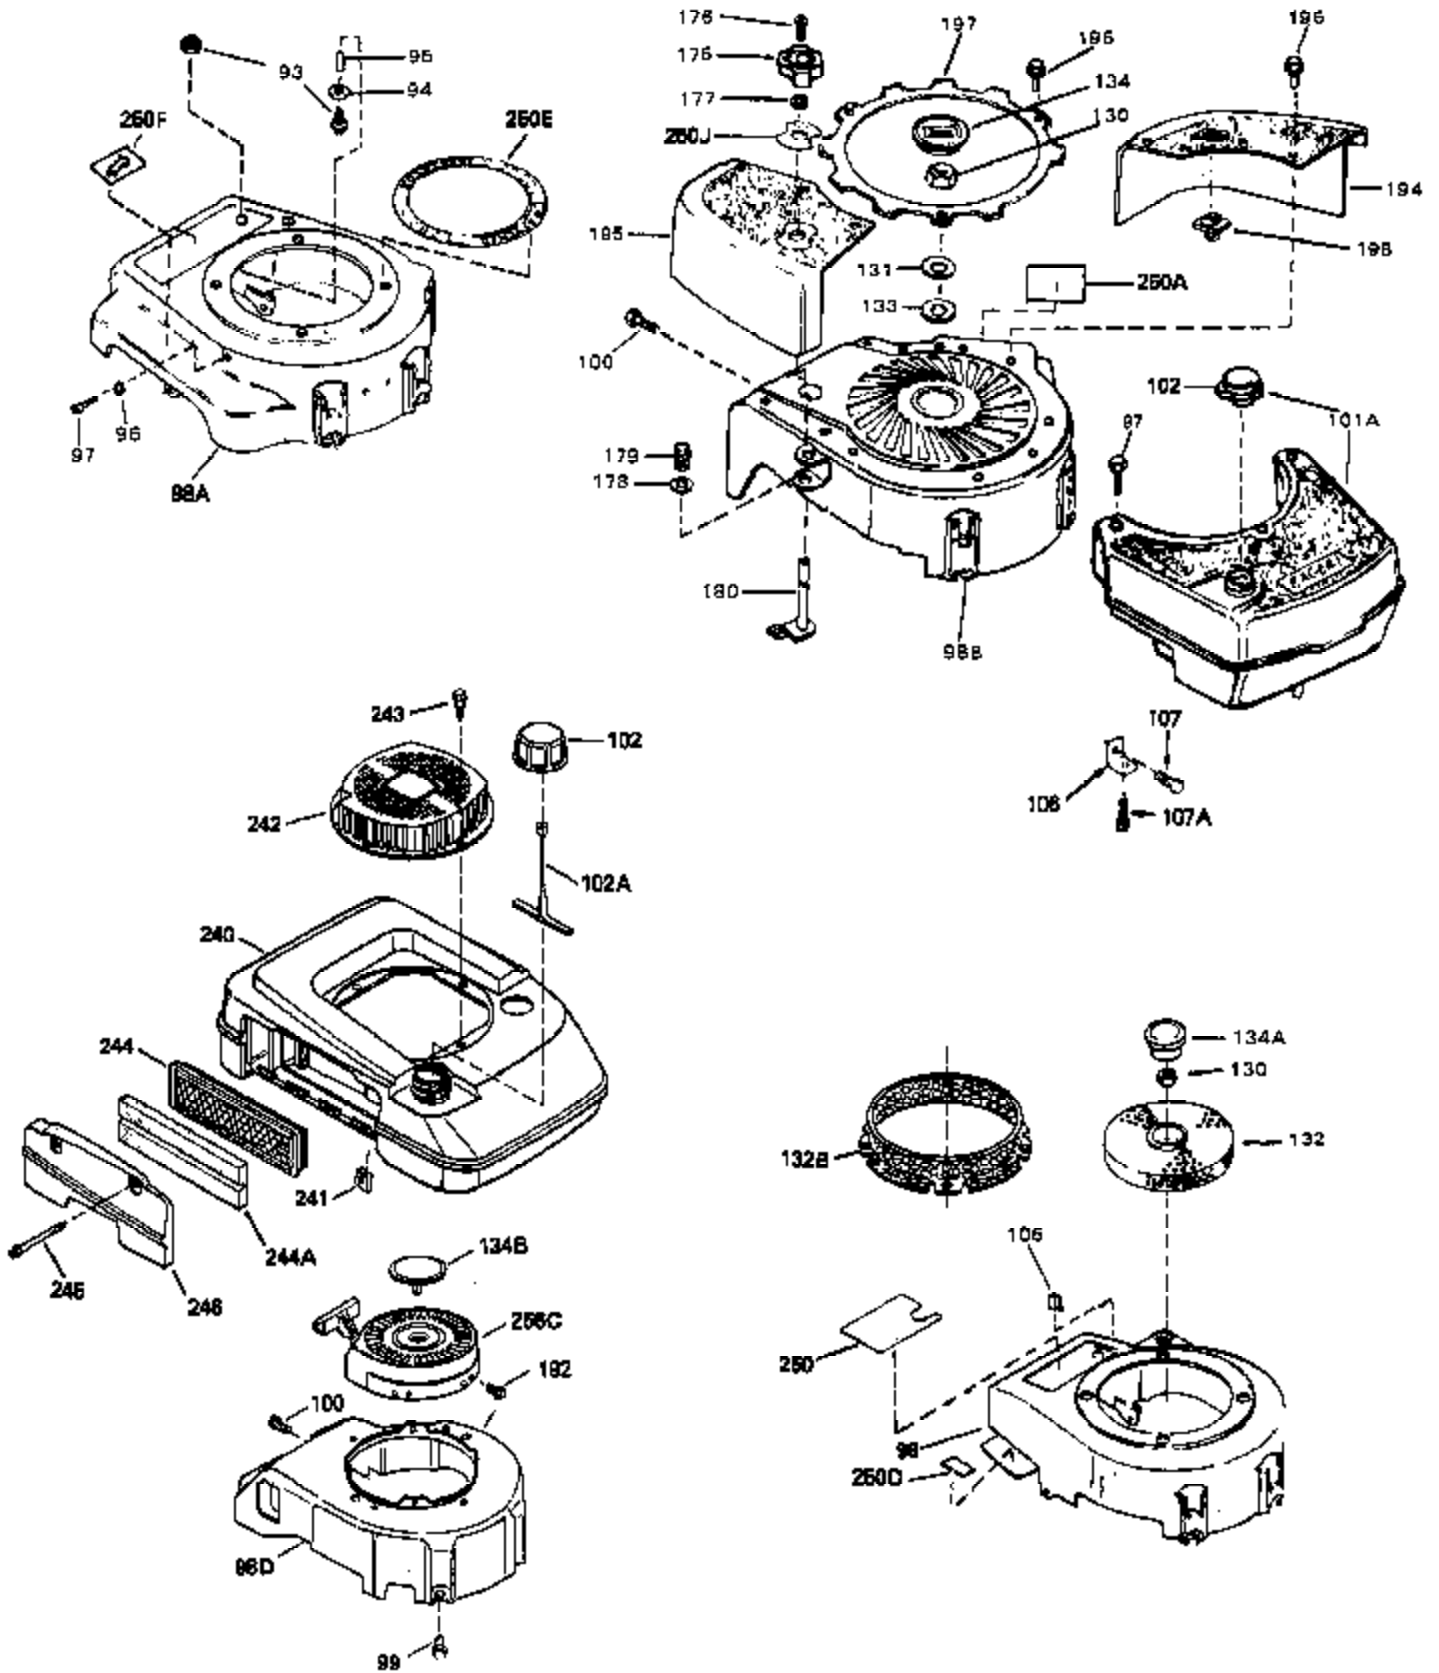

Engine Parts List #1

Ref #	Part Number	Qty	Description
52	32760	0	Gasket, Breather
54	33151	0	Link, Governor spring
55	32755	0	Cover, Valve spring box
56	27234	0	Gasket, Breather cover
57	650128	0	Screw
59	32649	0	Gasket, Intake
60	31384A	0	Pipe, Intake
61	6201	0	Screw
62	650451	0	Screw
67	26756	0	Gasket, Carburetor
71	29752	0	Nut
75	32972	0	Cleaner, Air
76	33168	0	Clamp, Corbin
99	650831	0	Screw, Hex washer hd. Powerlok thread,
102	34118	0	Cap, Fuel filler (Red Plastic) (Spurt
102	410144B	0	Cap, Fuel filler (White Plastic) (Std.)
103	29774	0	Line, Fuel (Braided 8.25")
103	30705	0	Line, Fuel (Braided 16")
103	34357	0	Line, Fuel (Epichlorohydrin 6-3/4")
104	26460	0	Clamp, Fuel line
105A	30593	0	Clip, Magneto wire
115	610973	0	Terminal Assy.
121	792005	0	Screw, Hex hd., 1/4-20 x 2-1/2
124	650562	0	Screw
125	30139	0	"O" Ring
125	34282	0	"O" Ring (.612 I.D. x .812 O.D. x .103
126	32750	0	Tube, Oil filler
127	29985	0	"O" Ring
128	34227	0	Dipstick, Oil (Screw In)
129	610118	0	Cover, Spark plug
130	650607	0	Nut, Flywheel
131	650815	0	Washer, Belleville
192A	0	0	Rivet, Pop (3/16" Dia.)
201	730207	0	Magneto-to-Solid State Conversion Kit
251	631021	0	Inlet Needle, Seat & Clip Assy.
255	631903	0	Carburetor
258	33238C	0	Gasket Set

Ref #	Part Number	Qty	Description
1	33404A	0	Cylinder Assy. (2-5/8" Bore)
2	26727	0	Pin, Dowel
7	33876	0	Gasket, Stator
50	34215	0	Breather Assy.
51	30200	0	Screw
52	32760	0	Gasket, Breather
63	650506	0	Screw
64	631036	0	Shutter, Throttle
65	631530	0	Shaft Assy., Throttle
66	631066	0	Spring, Return
72	650489	0	Screw
92A	34231	0	Wire, Ground (One female fitting & one
115	610973	0	Terminal Assy.
190	34250	0	Guard, Starter
191	34309	0	Stud
192A	0	0	Rivet, Pop (3/16" Dia.)
192	650802	0	Screw, Hex washer hd. taptite, 1/4-20 x 5/8
193	650639	0	Rivet, Open end
252	30548B	0	Condenser
253	30547A	0	Contact Assy., Breaker
254	610793A	0	Magneto, Tecumseh (w/ring gear)
256A	590531	0	Starter, Side mount rewind