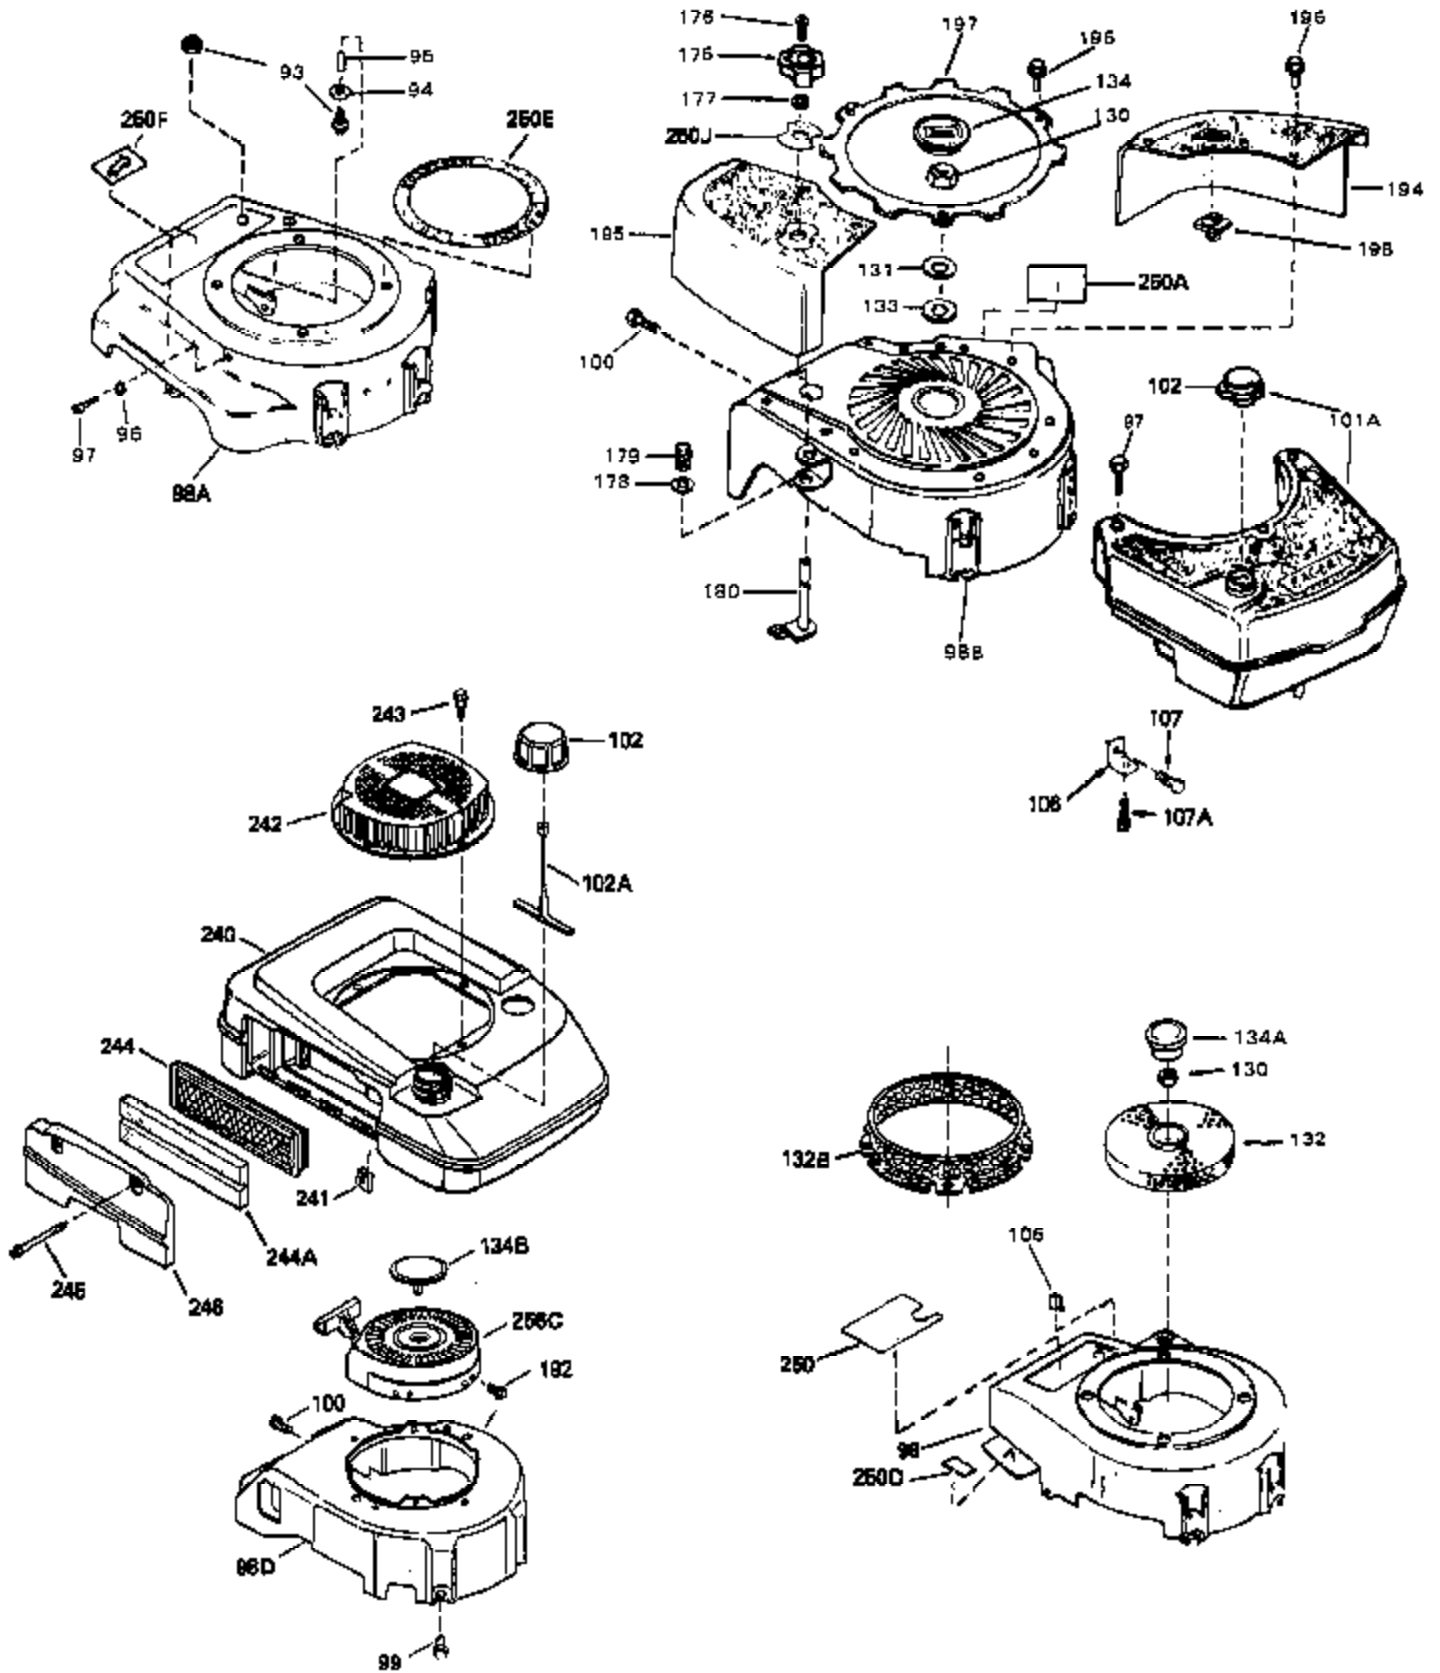

Ref #	Part Number	Qty	Description
98	34076	0	Housing, Blower
99	650831	0	Screw, Hex washer hd. Powerlok thread,
102	34118	0	Cap, Fuel filler (Red Plastic) (Spurt
102	410144B	0	Cap, Fuel filler (White Plastic) (Std.)
105	27275	0	Clip, Hi-tension wire
130	650607	0	Nut, Flywheel
131	650815	0	Washer, Belleville
132	32237	0	Screen, Flywheel
134A	32236	0	Plug, Screen
175	34077	0	Knob, Control
176	650627	0	Screw
177	32309	0	Ring, Retainer
178	650626	0	Washer, Flat
179	32308	0	Spring, Compression
180	34074	0	Lever, Carburetor control
192	650737	0	Screw, Hex washer hd. taptite, 1/4-20 x 1/2
250A	34346	0	Decal, Instruction