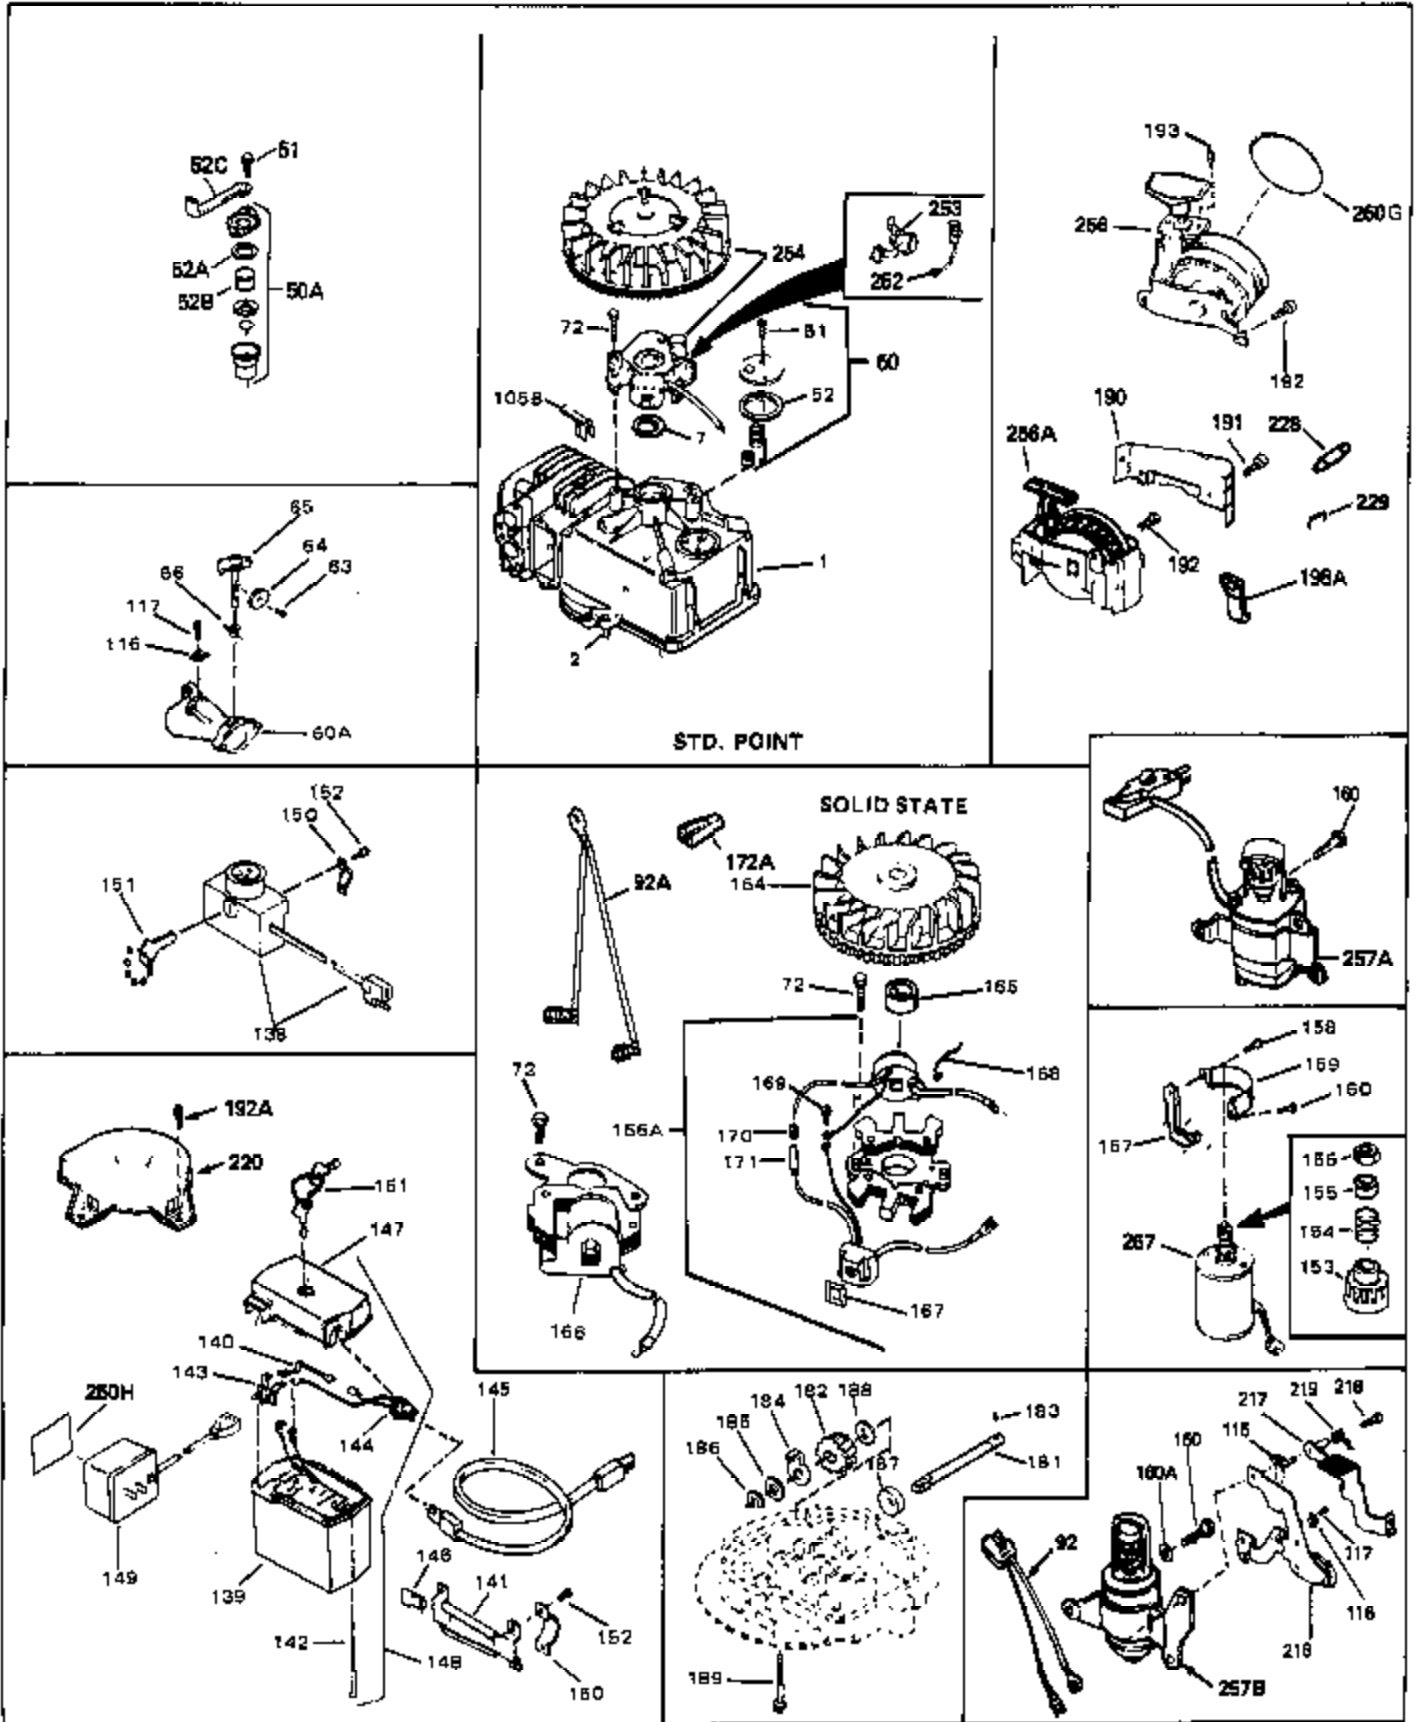

Ref #	Part Number	Qty	Description
1	33404A	0	Cylinder Assy. (2-5/8" Bore)
2	26727	0	Pin, Dowel
50	34215	0	Breather Assy.
51	30200	0	Screw
52	32760	0	Gasket, Breather
63	650506	0	Screw
64	631036	0	Shutter, Throttle
65	631530	0	Shaft Assy., Throttle
66	631066	0	Spring, Return
72	650489	0	Screw
92A	34231	0	Wire, Ground (One female fitting & one
115	610973	0	Terminal Assy.
192A	0	0	Rivet, Pop (3/16" Dia.)
192	650737	0	Screw, Hex washer hd. taptite, 1/4-20 x 1/2
193	650639	0	Rivet, Open end
252	30548B	0	Condenser
253	30547A	0	Contact Assy., Breaker
254	610793	0	Magneto, Tecumseh (w/ring gear)
256	590450A	0	Starter, Side mount rewind