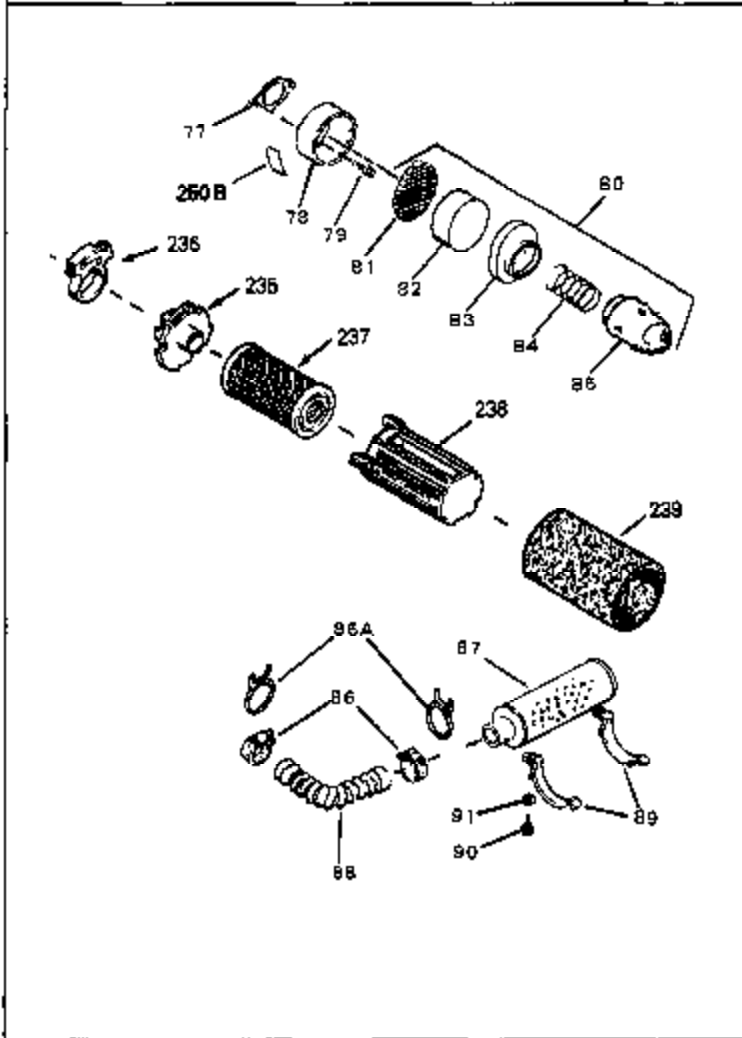

Ref #	Part Number	Qty	Description
108A	33971	0	Knob, Control
109	33970A	0	Control Assy., Speed
110	33802	0	Spring Compression
111	650777	0	Screw, Slotted fil. hd. mach., 6-32 x 7/16
112	650549	0	Screw
113	31342	0	Spring, Compression
114	30200	0	Screw
115	610973	0	Terminal Assy.
118	34371	0	Cover, Speed control
119	650807	0	Screw, Hex washer hd. shoulder, 10-32 x 7/16
120B	33556	0	Muffler
122	33753	0	Plate, Lock
202	30551	0	Spring, Breaker box dust cover
203	610947	0	Cover, Breaker box dust
204	610955	0	Gasket, Dust cover
205	30992	0	Cam, Breaker
207	610385	0	Washer, Terminal
208	610408	0	Nut, Terminal
209	29181	0	Screw & Washer Assy., Breaker
210	610593	0	Screw, Condenser fastening
211	33356	0	Terminal, Ground
214	611006	0	Stator Plate Assy.
215	30549	0	Felt, Cam wiper
239	35435	0	Filter, Pre-Air (Poly)
252	30548B	0	Condenser
253	30547A	0	Contact Assy., Breaker