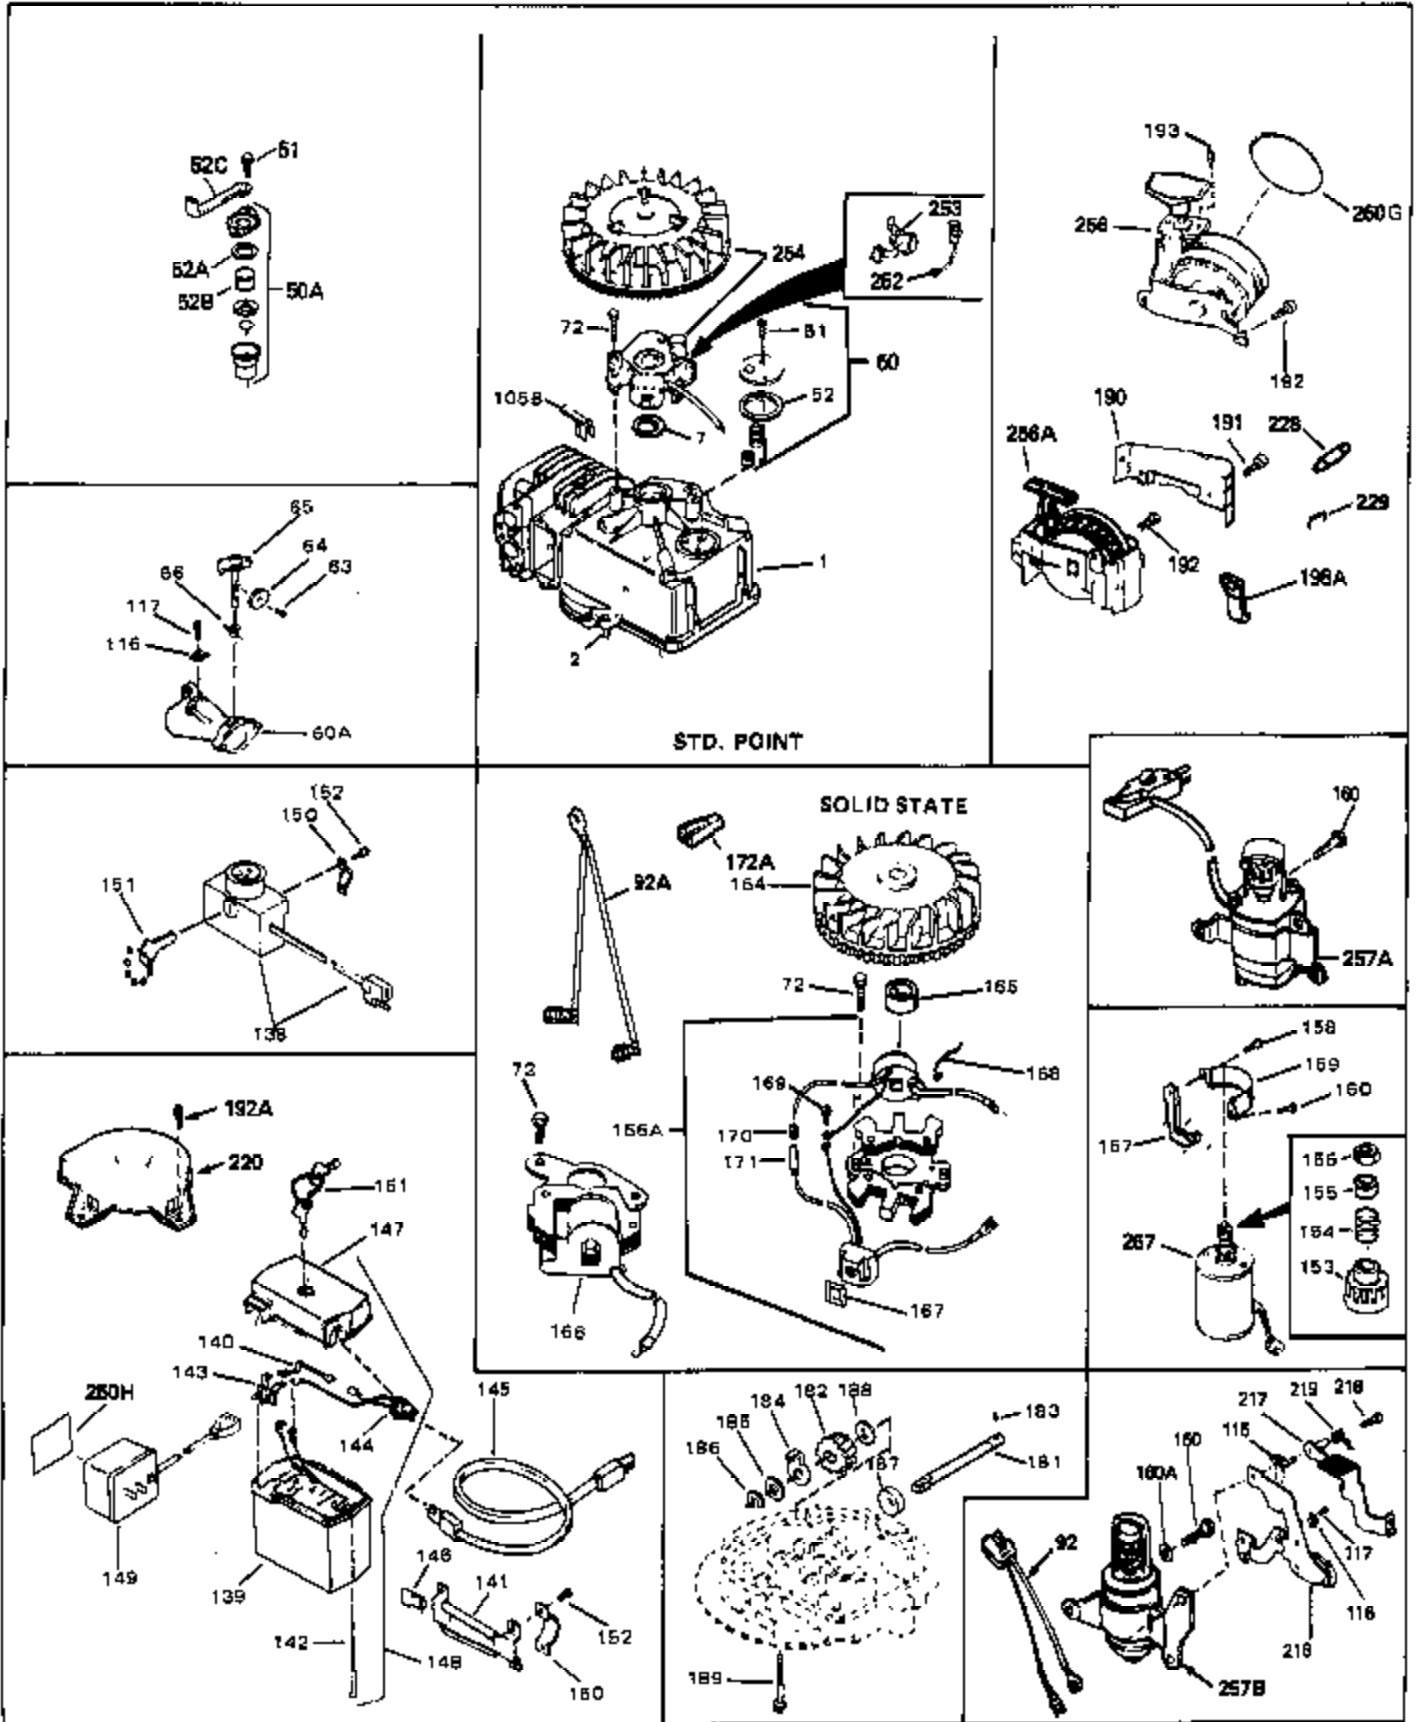

Ref #	Part Number	Qty	Description
1	34959	0	Cylinder Assy. (2-5/8" Bore)
2	26727	0	Pin, Dowel
7	33876	0	Gasket, Stator
50	34215	0	Breather Assy.
51	30200	0	Screw
52	32760	0	Gasket, Breather
63	650506	0	Screw
64	631036	0	Shutter, Throttle
65	631530	0	Shaft Assy., Throttle
66	631066	0	Spring, Return
72	650489	0	Screw
92A	34432	0	Wire, Ground (Two female & one double male
115	610973	0	Terminal Assy.
181	31748	0	Shaft, P.T.O.
182	31746	0	Gear, Worm
184	31745	0	Washer, Tang
185	31787	0	Washer, Flat
186	31749	0	Ring, Retaining
187	31744	0	Seal, Oil
188	31747	0	Washer, Thrust
189	650492	0	Screw
192	650802	0	Screw, Hex washer hd. taptite, 1/4-20 x 5/8
192A	0	0	Rivet, Pop (3/16" Dia.)
252	30548B	0	Condenser
253	30547A	0	Contact Assy., Breaker
256A	590531	0	Starter, Side mount rewind