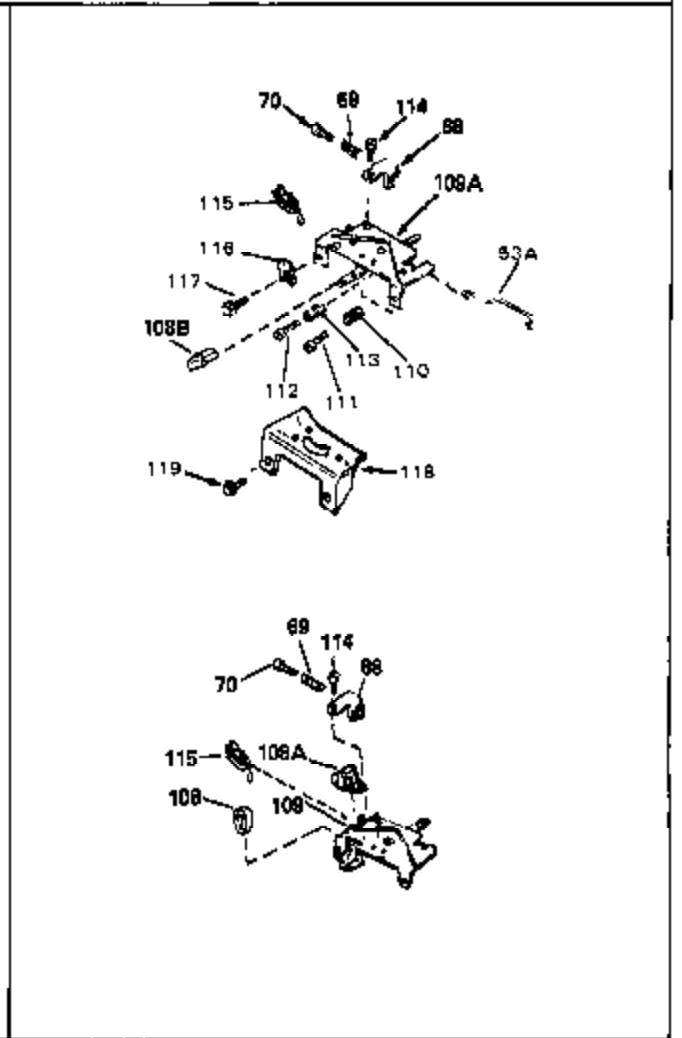

Ref #	Part Number	Qty	Description
108A	33971	0	Knob, Control
109	33970A	0	Control Assy., Speed
110	33802	0	Spring Compression
111	650777	0	Screw, Slotted fil. hd. mach., 6-32 x 7/16
112	650549	0	Screw
113	31342	0	Spring, Compression
114	30200	0	Screw
115	610973	0	Terminal Assy.
118	34371	0	Cover, Speed control
119	650807	0	Screw, Hex washer hd. shoulder, 10-32 x 7/16
120B	33556	0	Muffler
122	33753	0	Plate, Lock
202	30551	0	Spring, Breaker box dust cover
203	610947	0	Cover, Breaker box dust
204	610955	0	Gasket, Dust cover
205	30992	0	Cam, Breaker
207	610385	0	Washer, Terminal
208	610408	0	Nut, Terminal
209	29181	0	Screw & Washer Assy., Breaker
210	610593	0	Screw, Condenser fastening
211	33356	0	Terminal, Ground
214	611006	0	Stator Plate Assy.
215	30549	0	Felt, Cam wiper
239	35435	0	Filter, Pre-Air (Poly)
252	30548B	0	Condenser
253	30547A	0	Contact Assy., Breaker