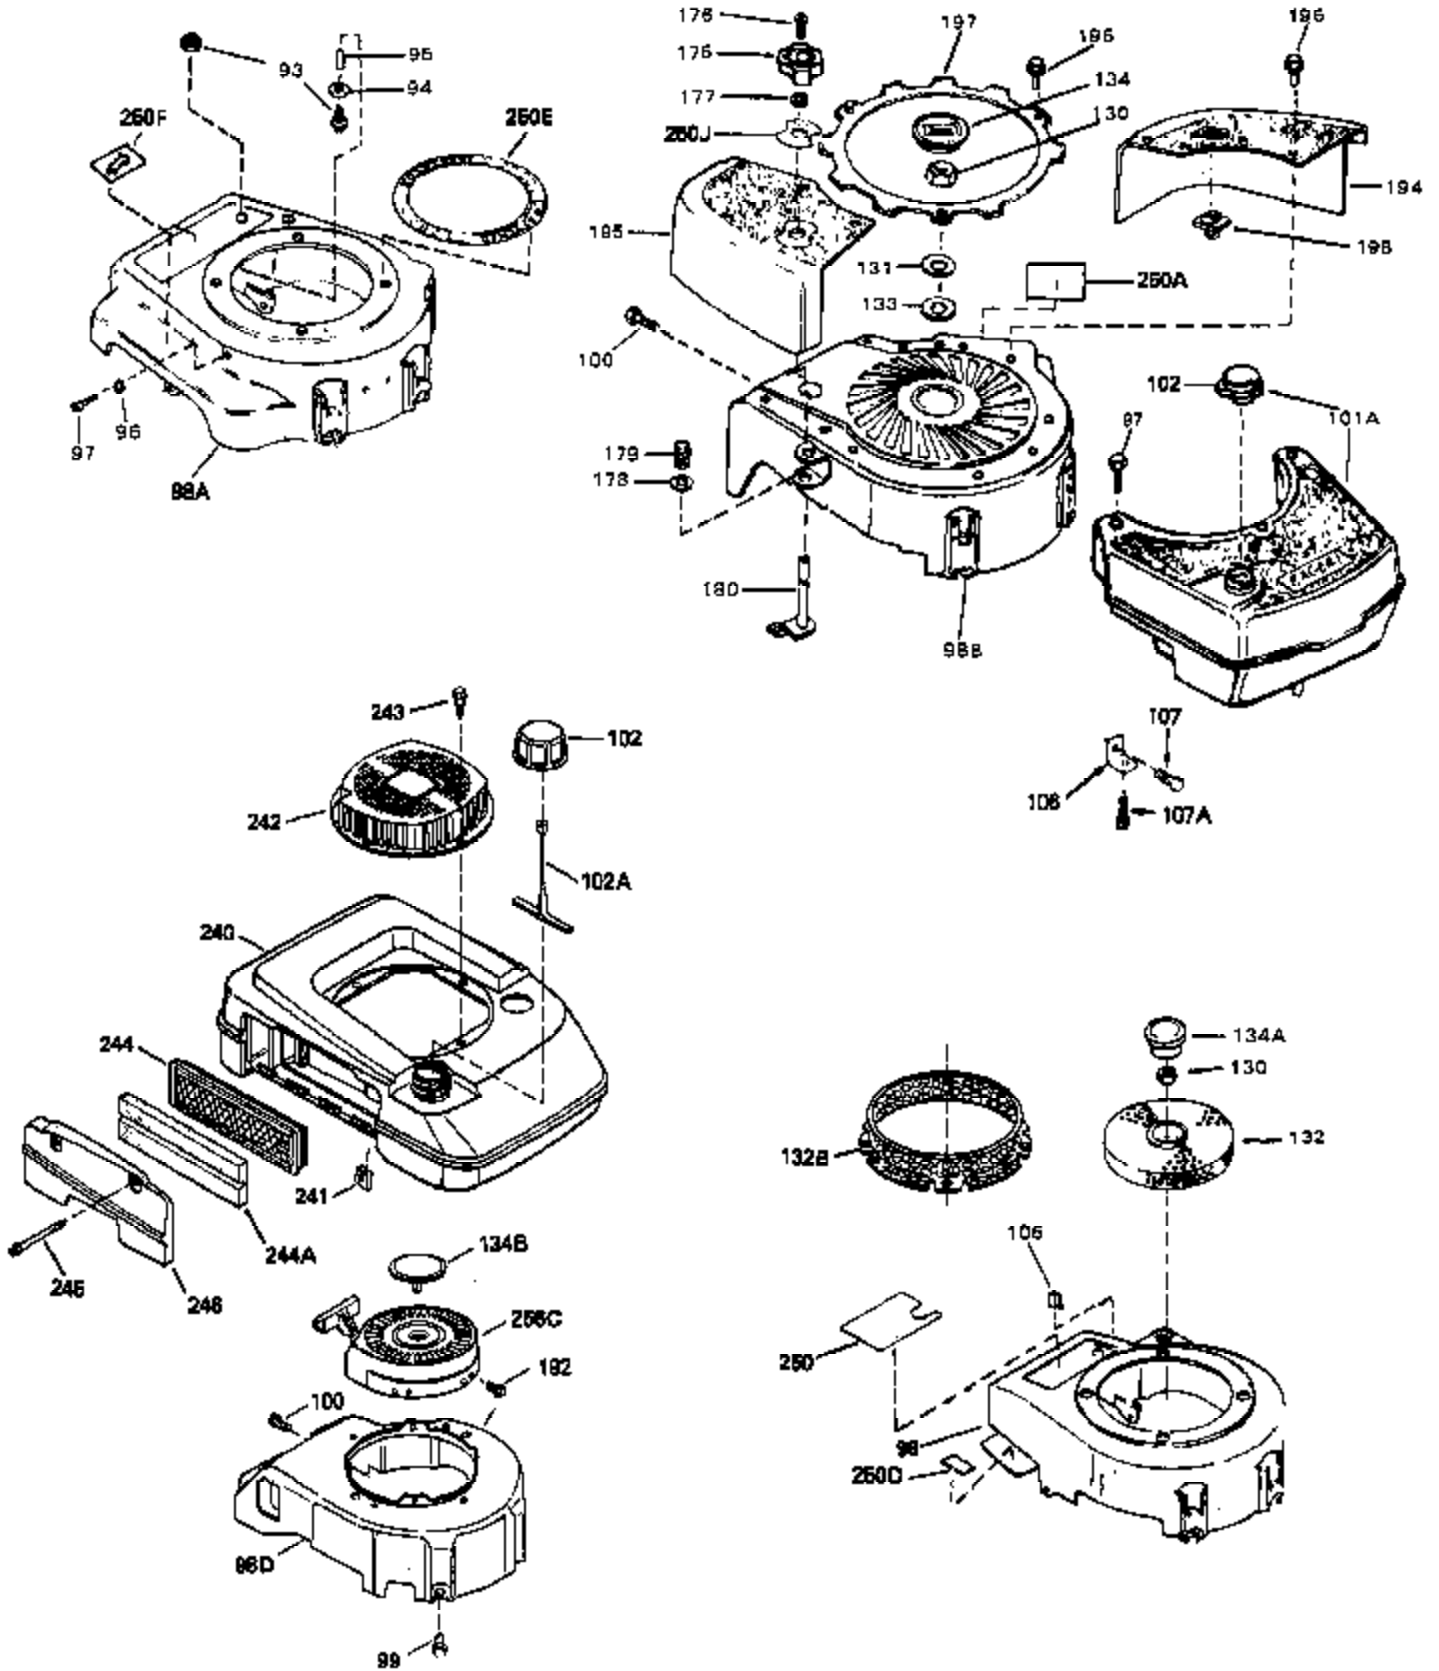

Ref #	Part Number	Qty	Description
1	34959	0	Cylinder Assy. (2-5/8" Bore)
2	26727	0	Pin, Dowel
7	33876	0	Gasket, Stator
50	34215	0	Breather Assy.
51	30200	0	Screw
52	32760	0	Gasket, Breather
63	650506	0	Screw
64	631036	0	Shutter, Throttle
65	631530	0	Shaft Assy., Throttle
66	631066	0	Spring, Return
72	650489	0	Screw
92A	34432	0	Wire, Ground (Two female & one double male
115	610973	0	Terminal Assy.
181	31748	0	Shaft, P.T.O.
182	31746	0	Gear, Worm
184	31745	0	Washer, Tang
185	31787	0	Washer, Flat
186	31749	0	Ring, Retaining
187	31744	0	Seal, Oil
188	31747	0	Washer, Thrust
189	650492	0	Screw
192	650802	0	Screw, Hex washer hd. taptite, 1/4-20 x 5/8
192A	0	0	Rivet, Pop (3/16" Dia.)
252	30548B	0	Condenser
253	30547A	0	Contact Assy., Breaker
256A	590531	0	Starter, Side mount rewind