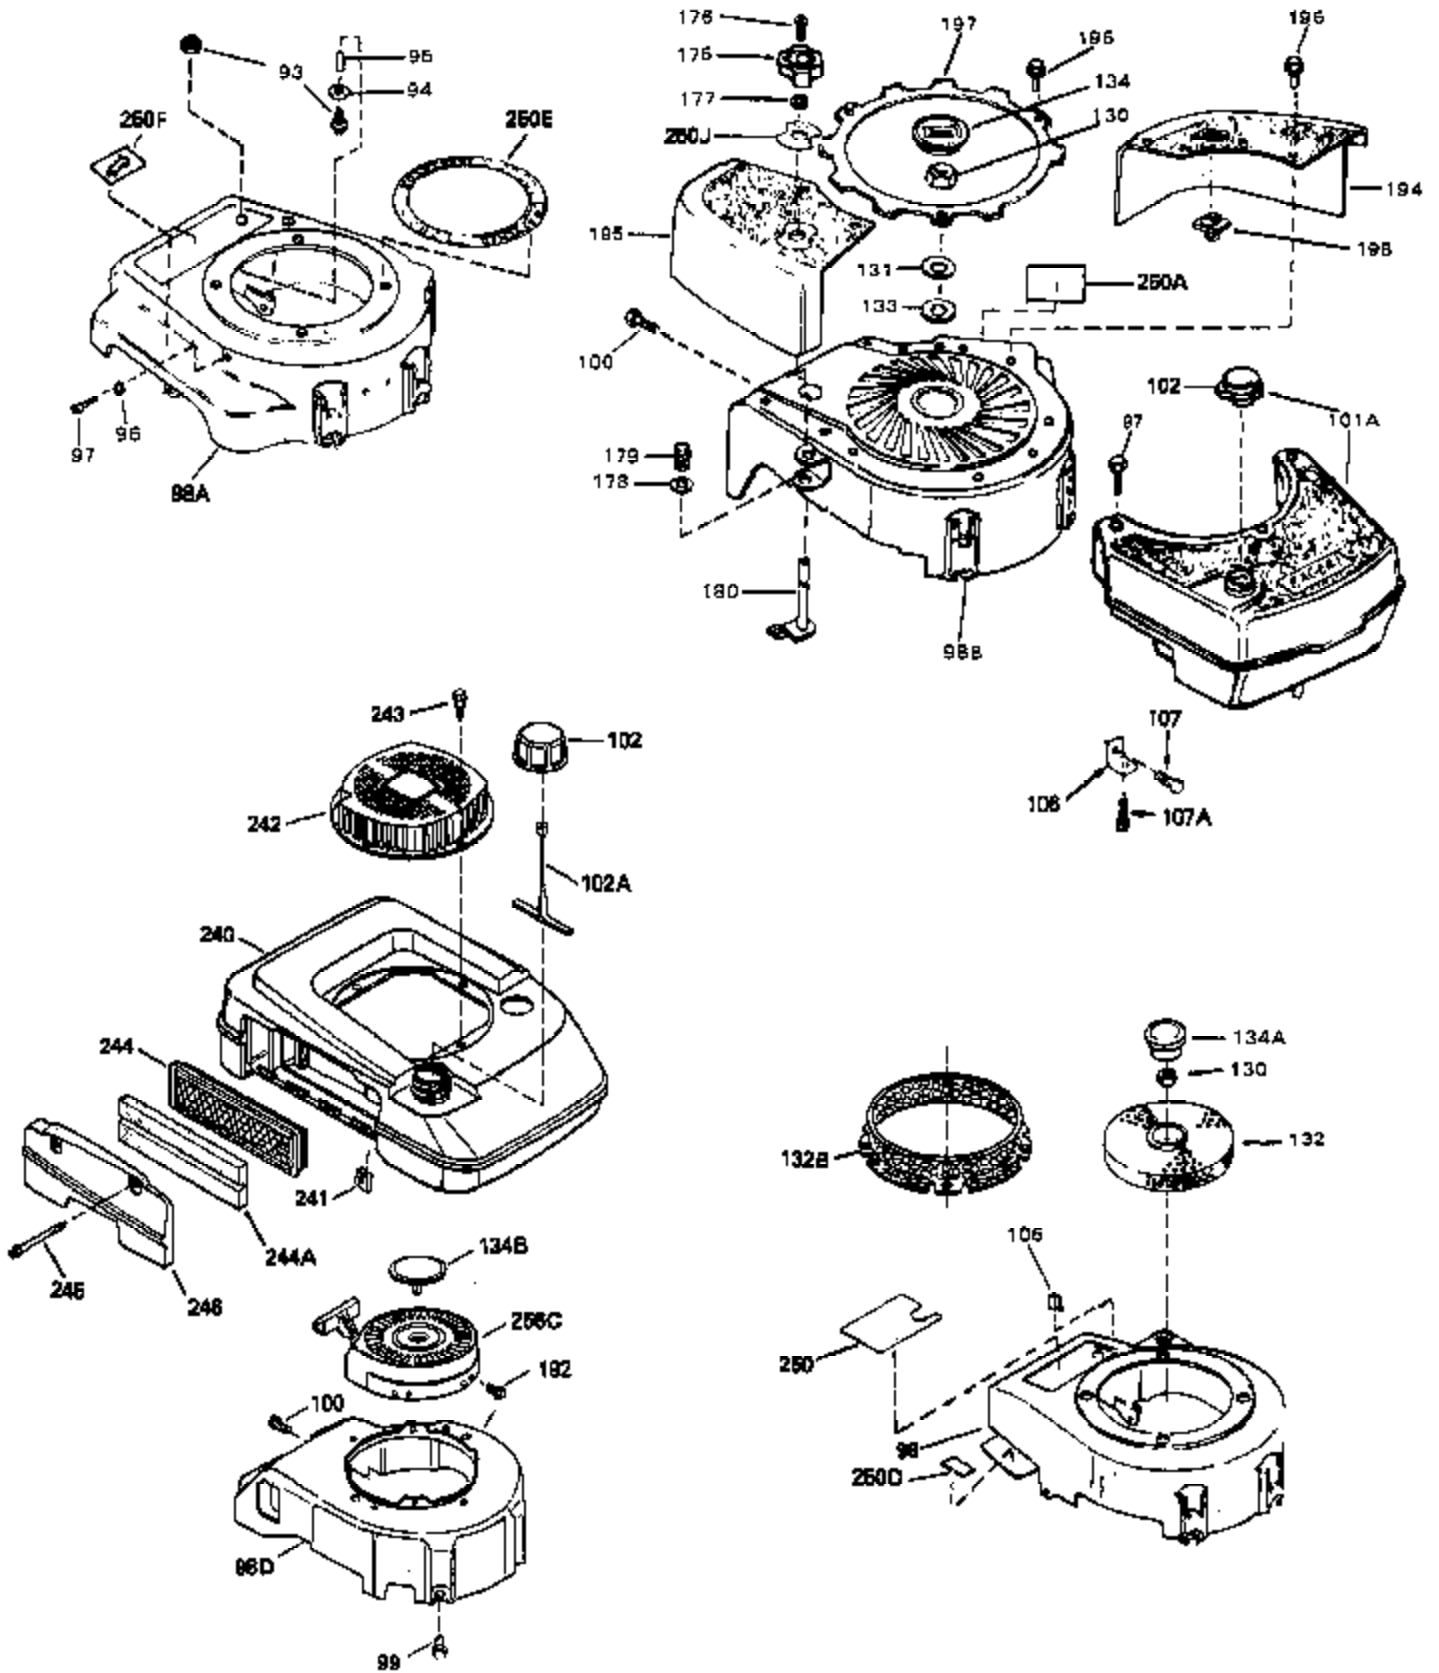

Ref #	Part Number	Qty	Description
1	34959	0	Cylinder Assy. (2-5/8" Bore)
2	26727	0	Pin, Dowel
7	33876	0	Gasket, Stator
50	34215	0	Breather Assy.
51	30200	0	Screw
52	32760	0	Gasket, Breather
63	650506	0	Screw
64	631036	0	Shutter, Throttle
65	631530	0	Shaft Assy., Throttle
66	631066	0	Spring, Return
72	650489	0	Screw
92A	34432	0	Wire, Ground (Two female & one double male
115	610973	0	Terminal Assy.
181	31748	0	Shaft, P.T.O.
182	31746	0	Gear, Worm
184	31745	0	Washer, Tang
185	31787	0	Washer, Flat
186	31749	0	Ring, Retaining
187	31744	0	Seal, Oil
188	31747	0	Washer, Thrust
189	650492	0	Screw
192	650802	0	Screw, Hex washer hd. taptite, 1/4-20 x 5/8
192A	0	0	Rivet, Pop (3/16" Dia.)
252	30548B	0	Condenser
253	30547A	0	Contact Assy., Breaker
256A	590531	0	Starter, Side mount rewind