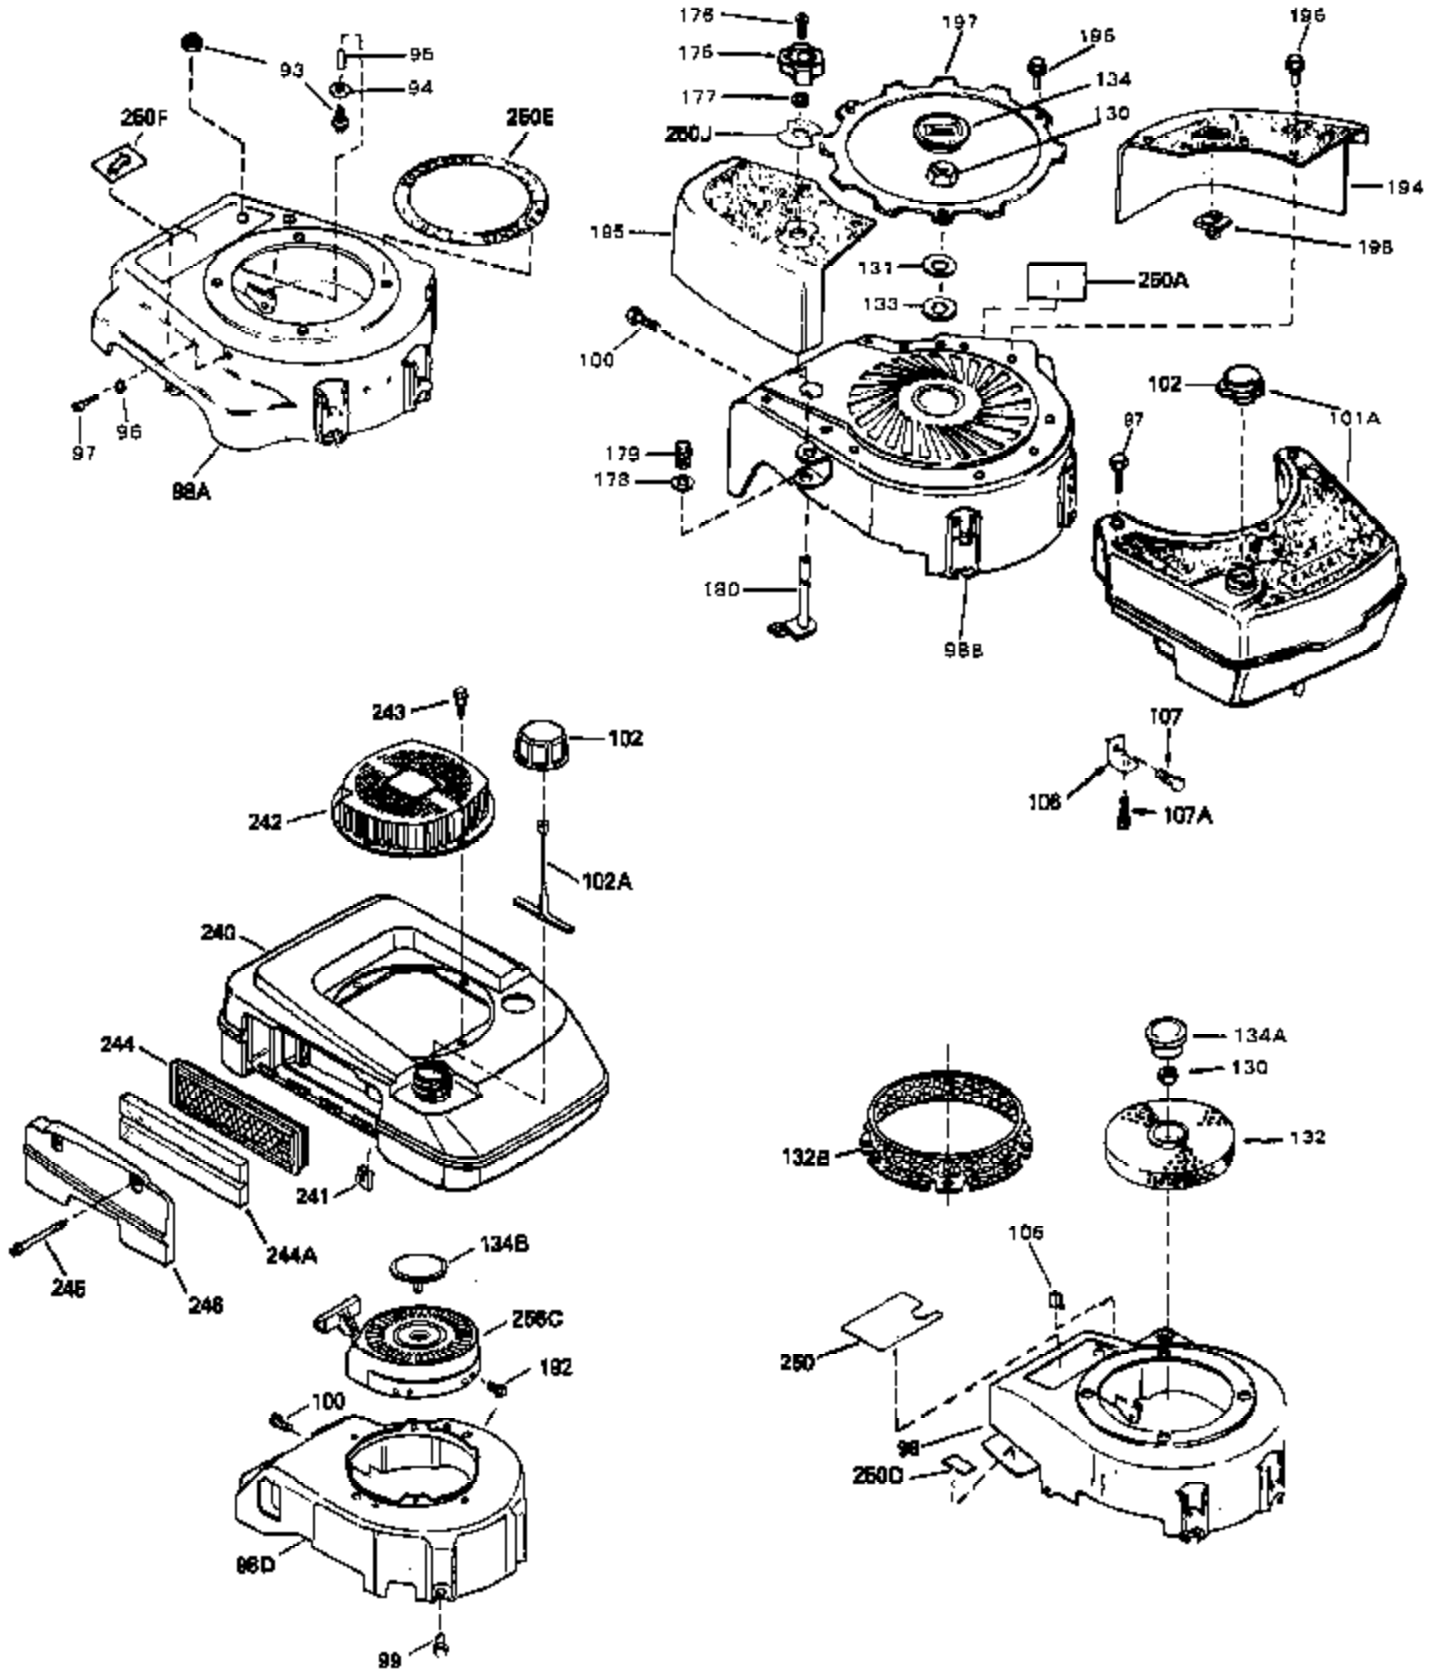

Ref #	Part Number	Qty	Description
1	33405	0	Cylinder Assy. (2-5/8" Bore)
2	26727	0	Pin, Dowel
50	34215	0	Breather Assy.
51	30200	0	Screw
52	32760	0	Gasket, Breather
63	650506	0	Screw
64	631036	0	Shutter, Throttle
65	631530	0	Shaft Assy., Throttle
66	631066	0	Spring, Return
72	650489	0	Screw
115	610973	0	Terminal Assy.
164	610849A	0	Flywheel (Solid State)
165	34080	0	Spacer, Flywheel key
166A	610893	0	Stator Plate Assy.
167	610738	0	Clip, Coil shield
168	31311	0	Clip, Coil locking
169	32016	0	Screw, Pan hd. self-tap, 8-32 x 1/2
170	610928	0	Connector
171	610929	0	Sleeve, Insulation
181	31748	0	Shaft, P.T.O.
182	31746	0	Gear, Worm
184	31745	0	Washer, Tang
185	31787	0	Washer, Flat
186	31749	0	Ring, Retaining
187	31744	0	Seal, Oil
188	31747	0	Washer, Thrust
189	650492	0	Screw
192A	0	0	Rivet, Pop (3/16" Dia.)
192	650737	0	Screw, Hex washer hd. taptite, 1/4-20 x 1/2
250G	33407	0	Decal, Decorative
256	590429A	0	Starter, Side mount rewind