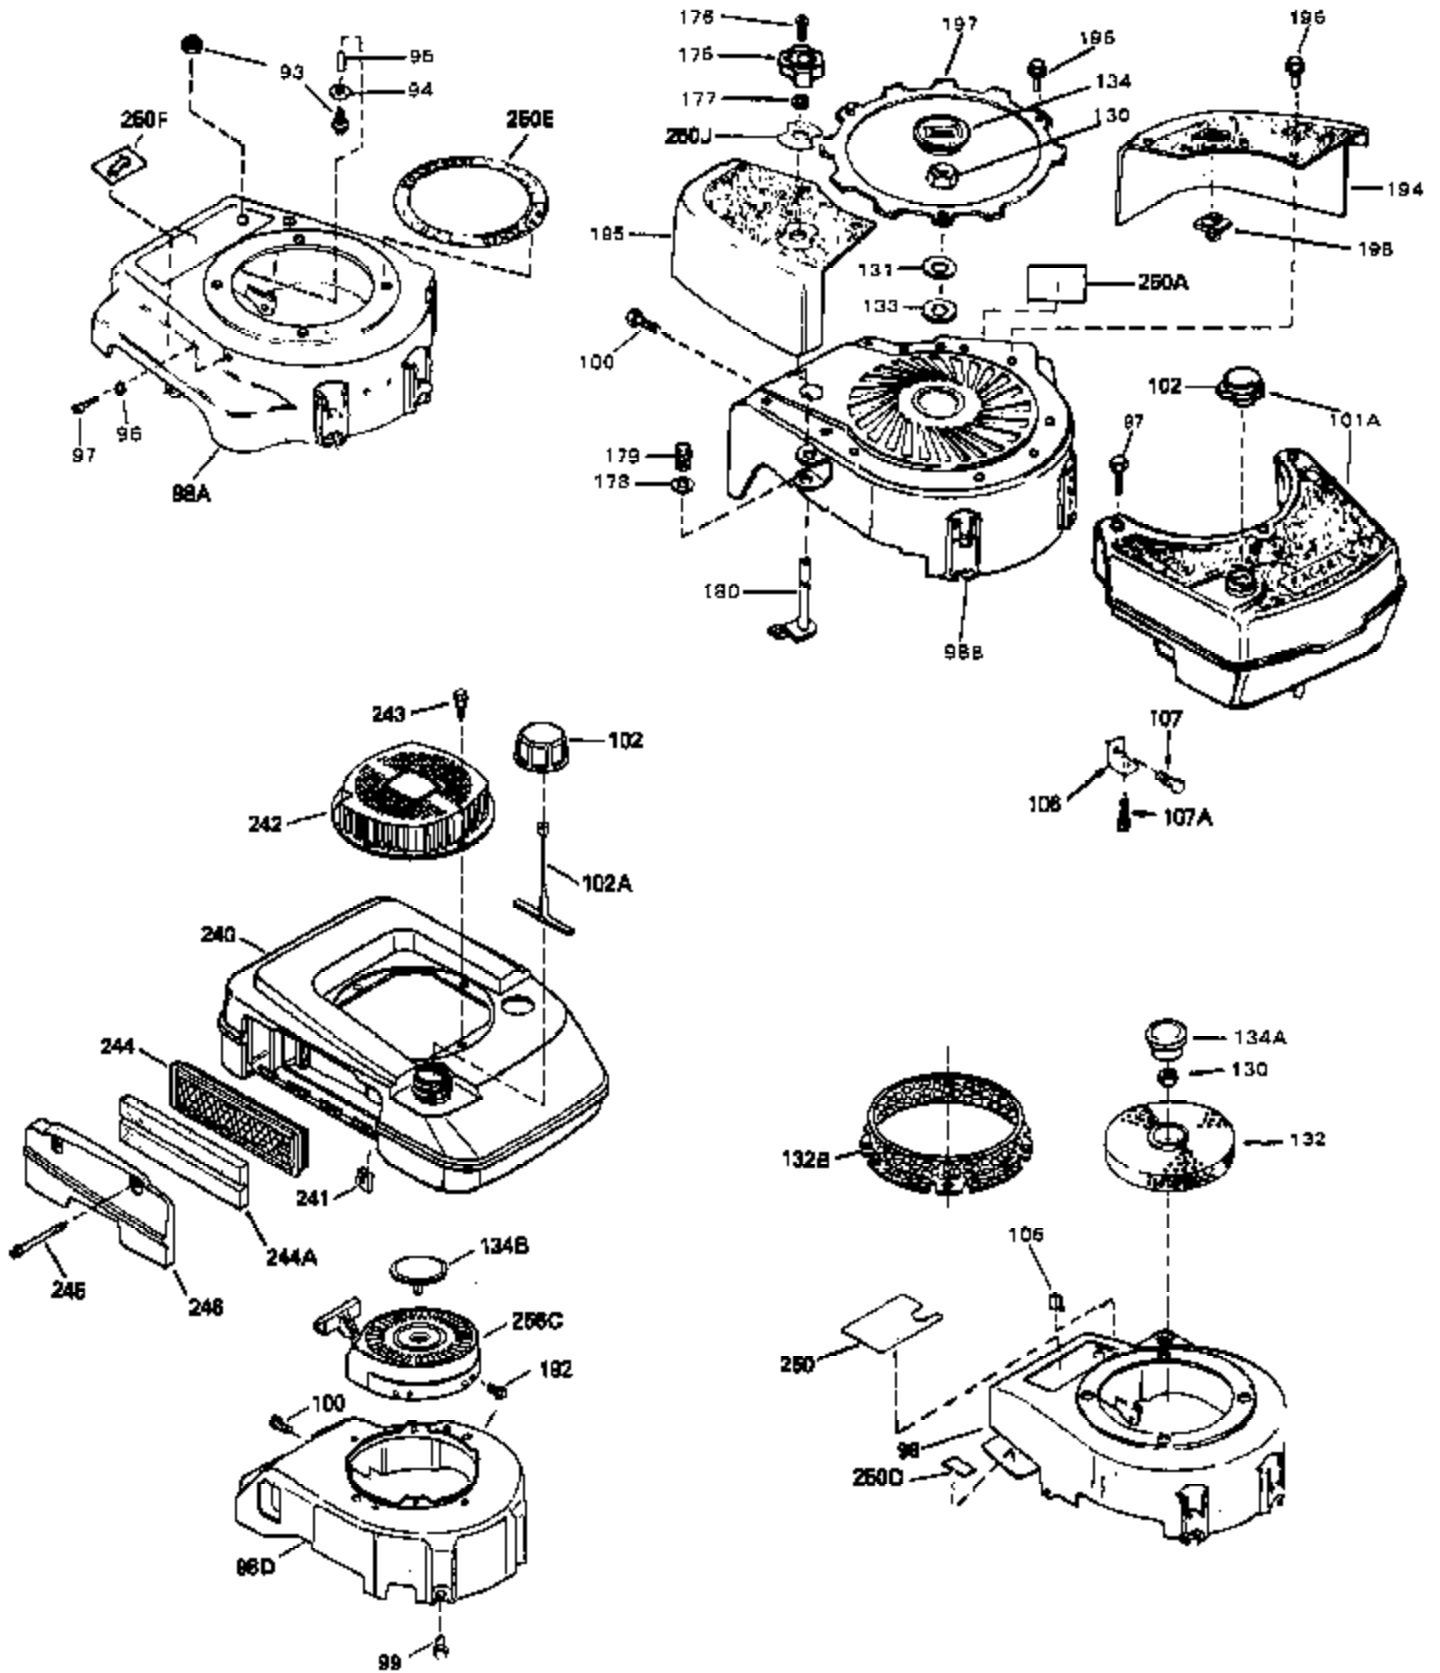

Ref #	Part Number	Qty	Description
1	33405	0	Cylinder Assy. (2-5/8" Bore)
2	26727	0	Pin, Dowel
50	34215	0	Breather Assy.
51	30200	0	Screw
52	32760	0	Gasket, Breather
63	650506	0	Screw
64	631036	0	Shutter, Throttle
65	631530	0	Shaft Assy., Throttle
66	631066	0	Spring, Return
72	650489	0	Screw
105B	29443	0	Clip, Fuel line
115	610973	0	Terminal Assy.
164	610849A	0	Flywheel (Solid State)
165	34080	0	Spacer, Flywheel key
166A	610893	0	Stator Plate Assy.
167	610738	0	Clip, Coil shield
168	31311	0	Clip, Coil locking
169	32016	0	Screw, Pan hd. self-tap, 8-32 x 1/2
170	610928	0	Connector
171	610929	0	Sleeve, Insulation
192A	0	0	Rivet, Pop (3/16" Dia.)
192	650737	0	Screw, Hex washer hd. taptite, 1/4-20 x 1/2
256	590429A	0	Starter, Side mount rewind