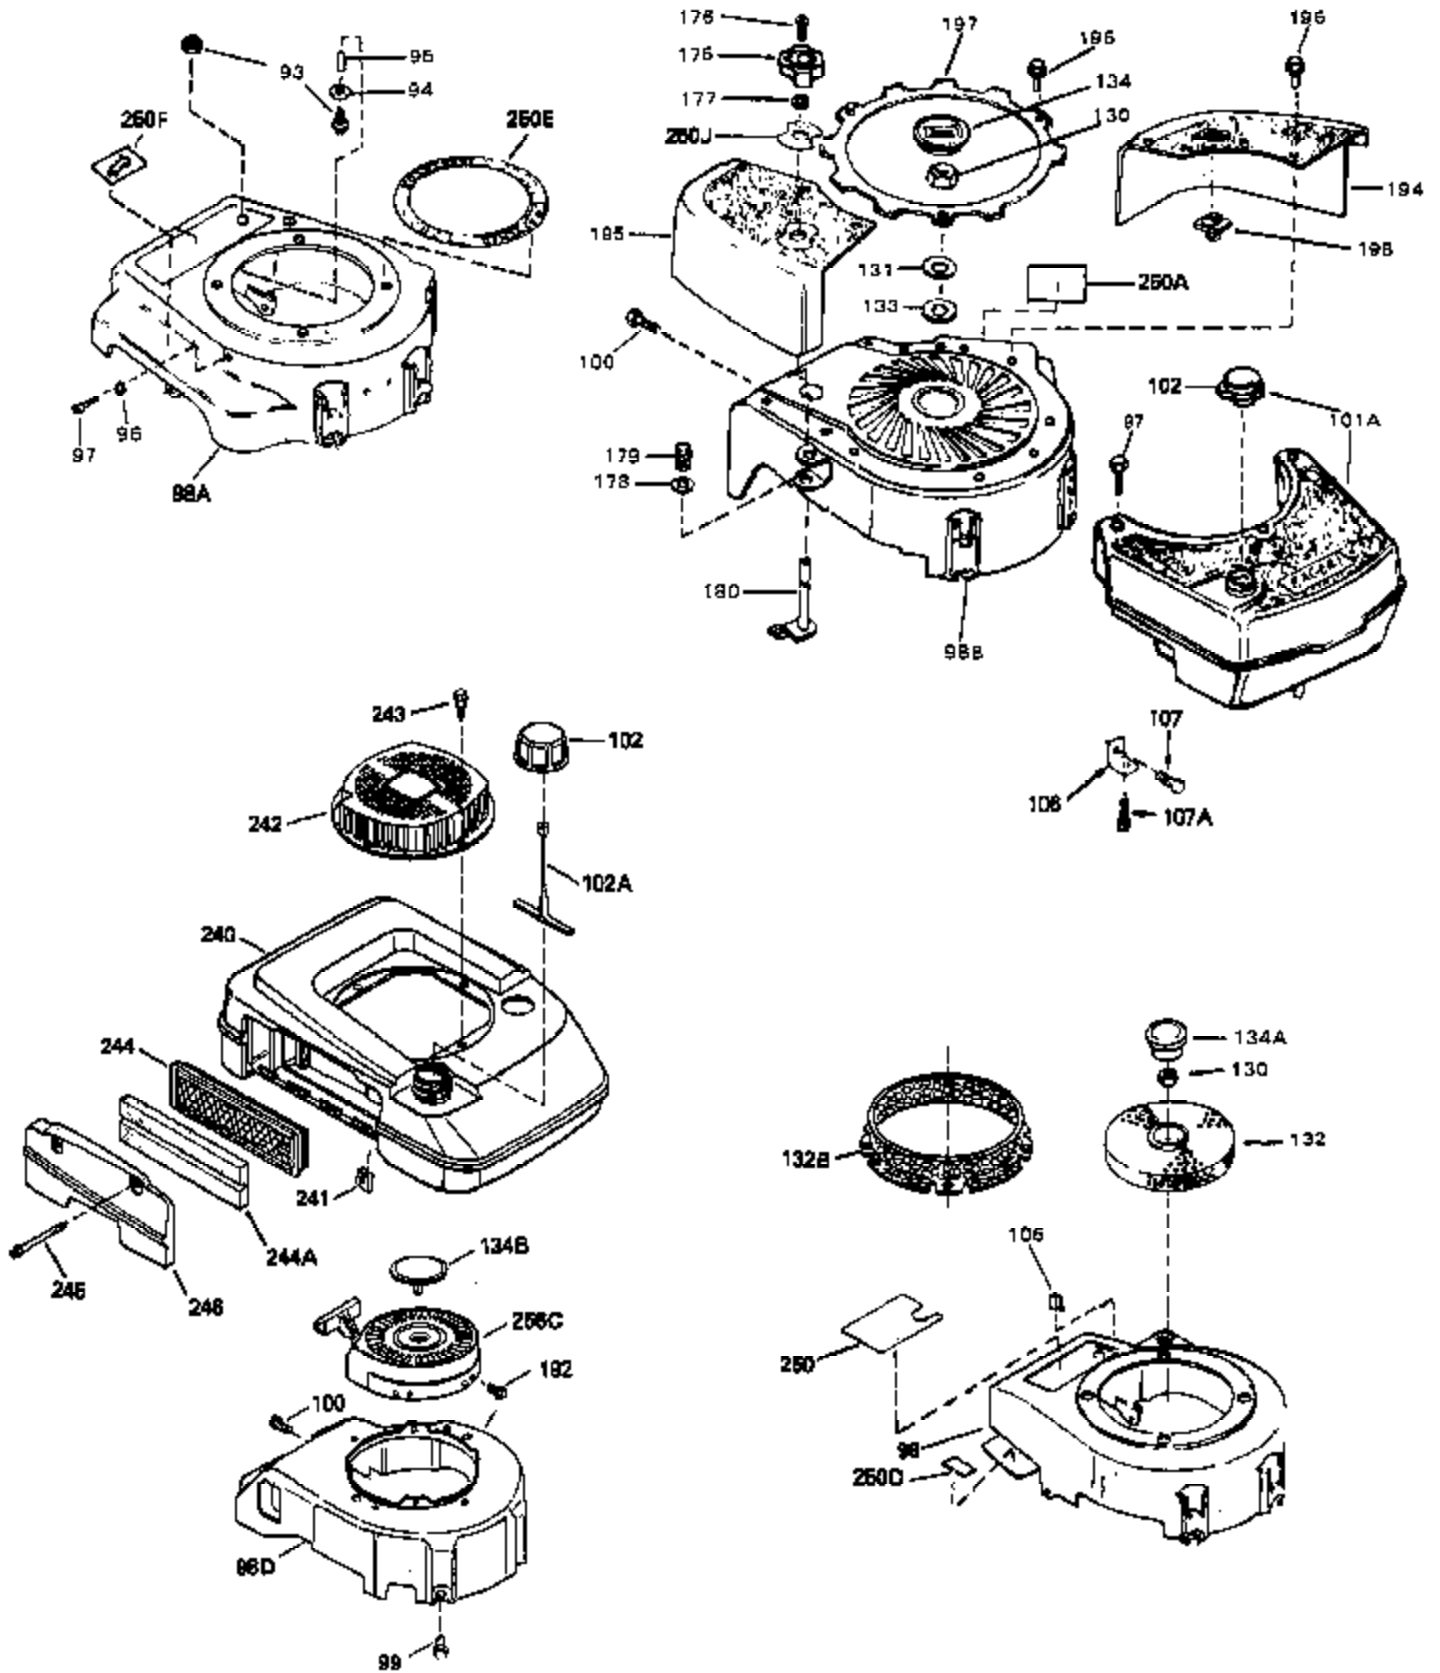

Ref #	Part Number	Qty	Description
52	32760	0	Gasket, Breather
54	33151	0	Link, Governor spring
55	32755	0	Cover, Valve spring box
56	27234	0	Gasket, Breather cover
57	30063	0	Screw
59	32649	0	Gasket, Intake
60	31384A	0	Pipe, Intake
61	6201	0	Screw
62	650451	0	Screw
67	26756	0	Gasket, Carburetor
71	29752	0	Nut
75	32972	0	Cleaner, Air
76	33168	0	Clamp, Corbin
99	650831	0	Screw, Hex washer hd. Powerlok thread,
101	33934	0	Tank Assy., Fuel (Charcoal Poly, Side fill)
102	34118	0	Cap, Fuel filler (Red Plastic) (Spurt
102	410144B	0	Cap, Fuel filler (White Plastic) (Std.)
103A	31400	0	Line, Fuel (3-3/8" Metal)
103	29774	0	Line, Fuel (Braided 8.25")
103	30705	0	Line, Fuel (Braided 16")
103	34357	0	Line, Fuel (Epichlorohydrin 6-3/4")
104	26460	0	Clamp, Fuel line
115	610973	0	Terminal Assy.
121	792005	0	Screw, Hex hd., 1/4-20 x 2-1/2
124	650562	0	Screw
125	30139	0	"O" Ring
125	34282	0	"O" Ring (.612 I.D. x .812 O.D. x .103
126	32799	0	Tube, Oil filler
127	29985	0	"O" Ring
128	30140	0	Dipstick, Oil (Screw In)
129	610118	0	Cover, Spark plug
130	650607	0	Nut, Flywheel
131	650815	0	Washer, Belleville
192A	0	0	Rivet, Pop (3/16" Dia.)
201	730207	0	Magneto-to-Solid State Conversion Kit
251	631021	0	Inlet Needle, Seat & Clip Assy.
255	631840	0	Carburetor
258	33238C	0	Gasket Set

Ref #	Part Number	Qty	Description
1	33404A	0	Cylinder Assy. (2-5/8" Bore)
2	26727	0	Pin, Dowel
50	34215	0	Breather Assy.
51	30200	0	Screw
52	32760	0	Gasket, Breather
63	650506	0	Screw
64	631036	0	Shutter, Throttle
65	631530	0	Shaft Assy., Throttle
66	631066	0	Spring, Return
72	650489	0	Screw
92A	34231	0	Wire, Ground (One female fitting & one
115	610973	0	Terminal Assy.
192A	0	0	Rivet, Pop (3/16" Dia.)
192	650737	0	Screw, Hex washer hd. taptite, 1/4-20 x 1/2
252	30548B	0	Condenser
253	30547A	0	Contact Assy., Breaker
254	610793	0	Magneto, Tecumseh (w/ring gear)
256	590429A	0	Starter, Side mount rewind