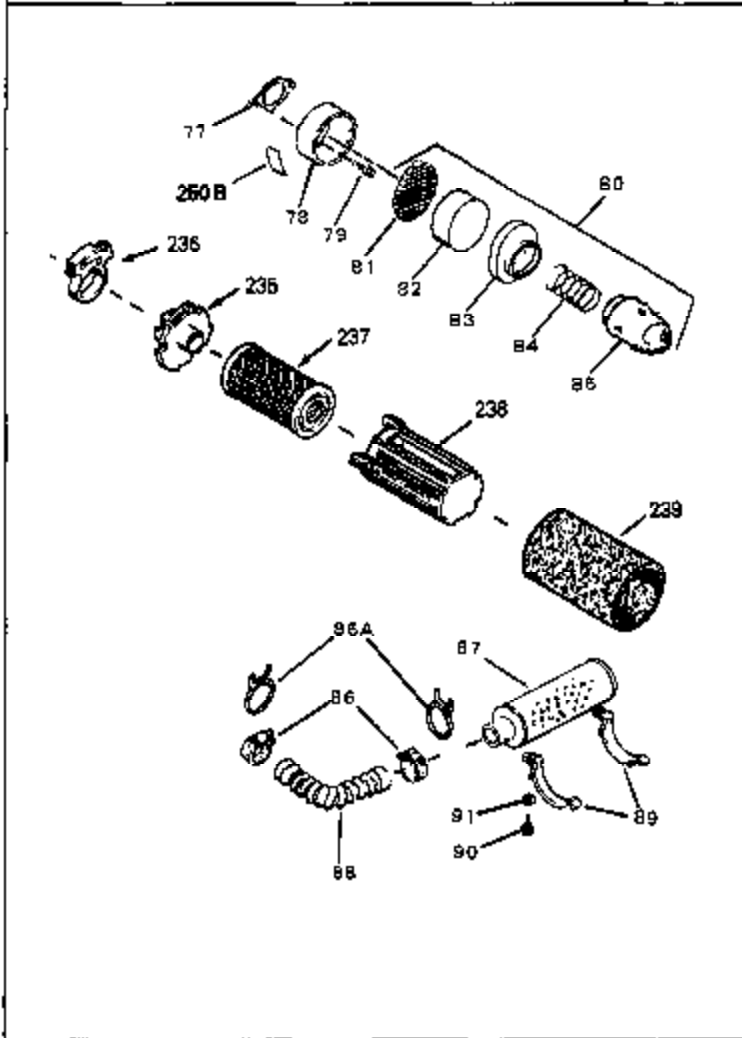

Ref #	Part Number	Qty	Description
53A	33133	0	Link, Throttle
109A	34073A	0	Control Assy., Speed
110	33802	0	Spring Compression
111	650777	0	Screw, Slotted fil. hd. mach., 6-32 x 7/16
112	650549	0	Screw
113	31342	0	Spring, Compression
114	30200	0	Screw
115	610973	0	Terminal Assy.
120B	33556	0	Muffler
122	33753	0	Plate, Lock
239	35435	0	Filter, Pre-Air (Poly)
252	30548B	0	Condenser
253	30547A	0	Contact Assy., Breaker