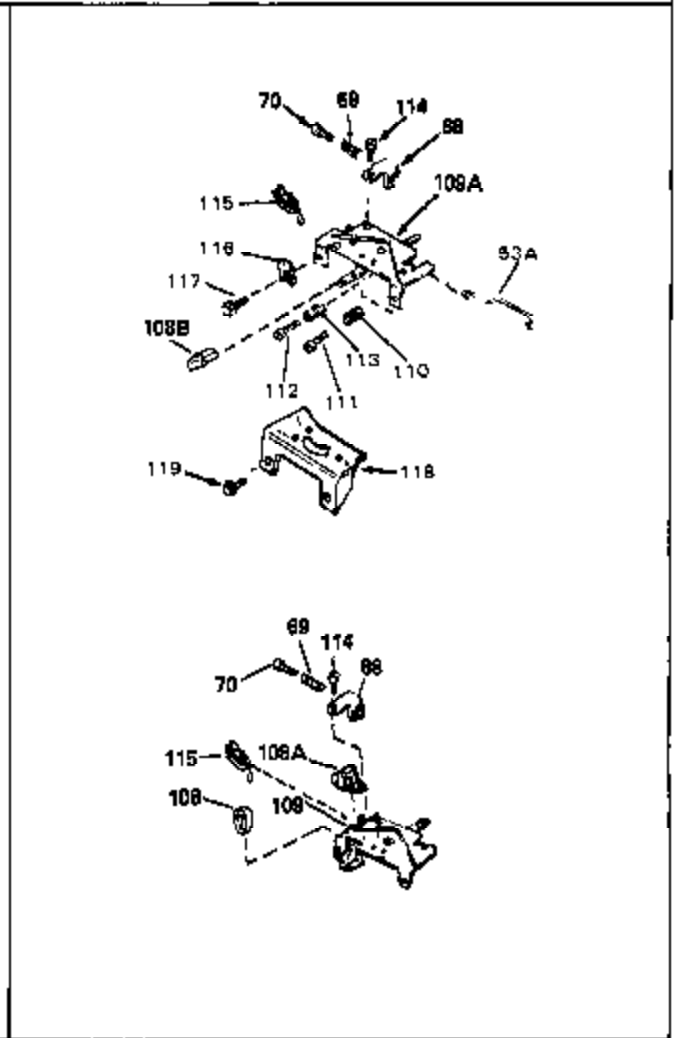

Ref #	Part Number	Qty	Description
53A	33133	0	Link, Throttle
109A	34073A	0	Control Assy., Speed
110	33802	0	Spring Compression
111	650777	0	Screw, Slotted fil. hd. mach., 6-32 x 7/16
112	650549	0	Screw
113	31342	0	Spring, Compression
114	30200	0	Screw
115	610973	0	Terminal Assy.
120B	33556	0	Muffler
122	33753	0	Plate, Lock
239	35435	0	Filter, Pre-Air (Poly)
252	30548B	0	Condenser
253	30547A	0	Contact Assy., Breaker