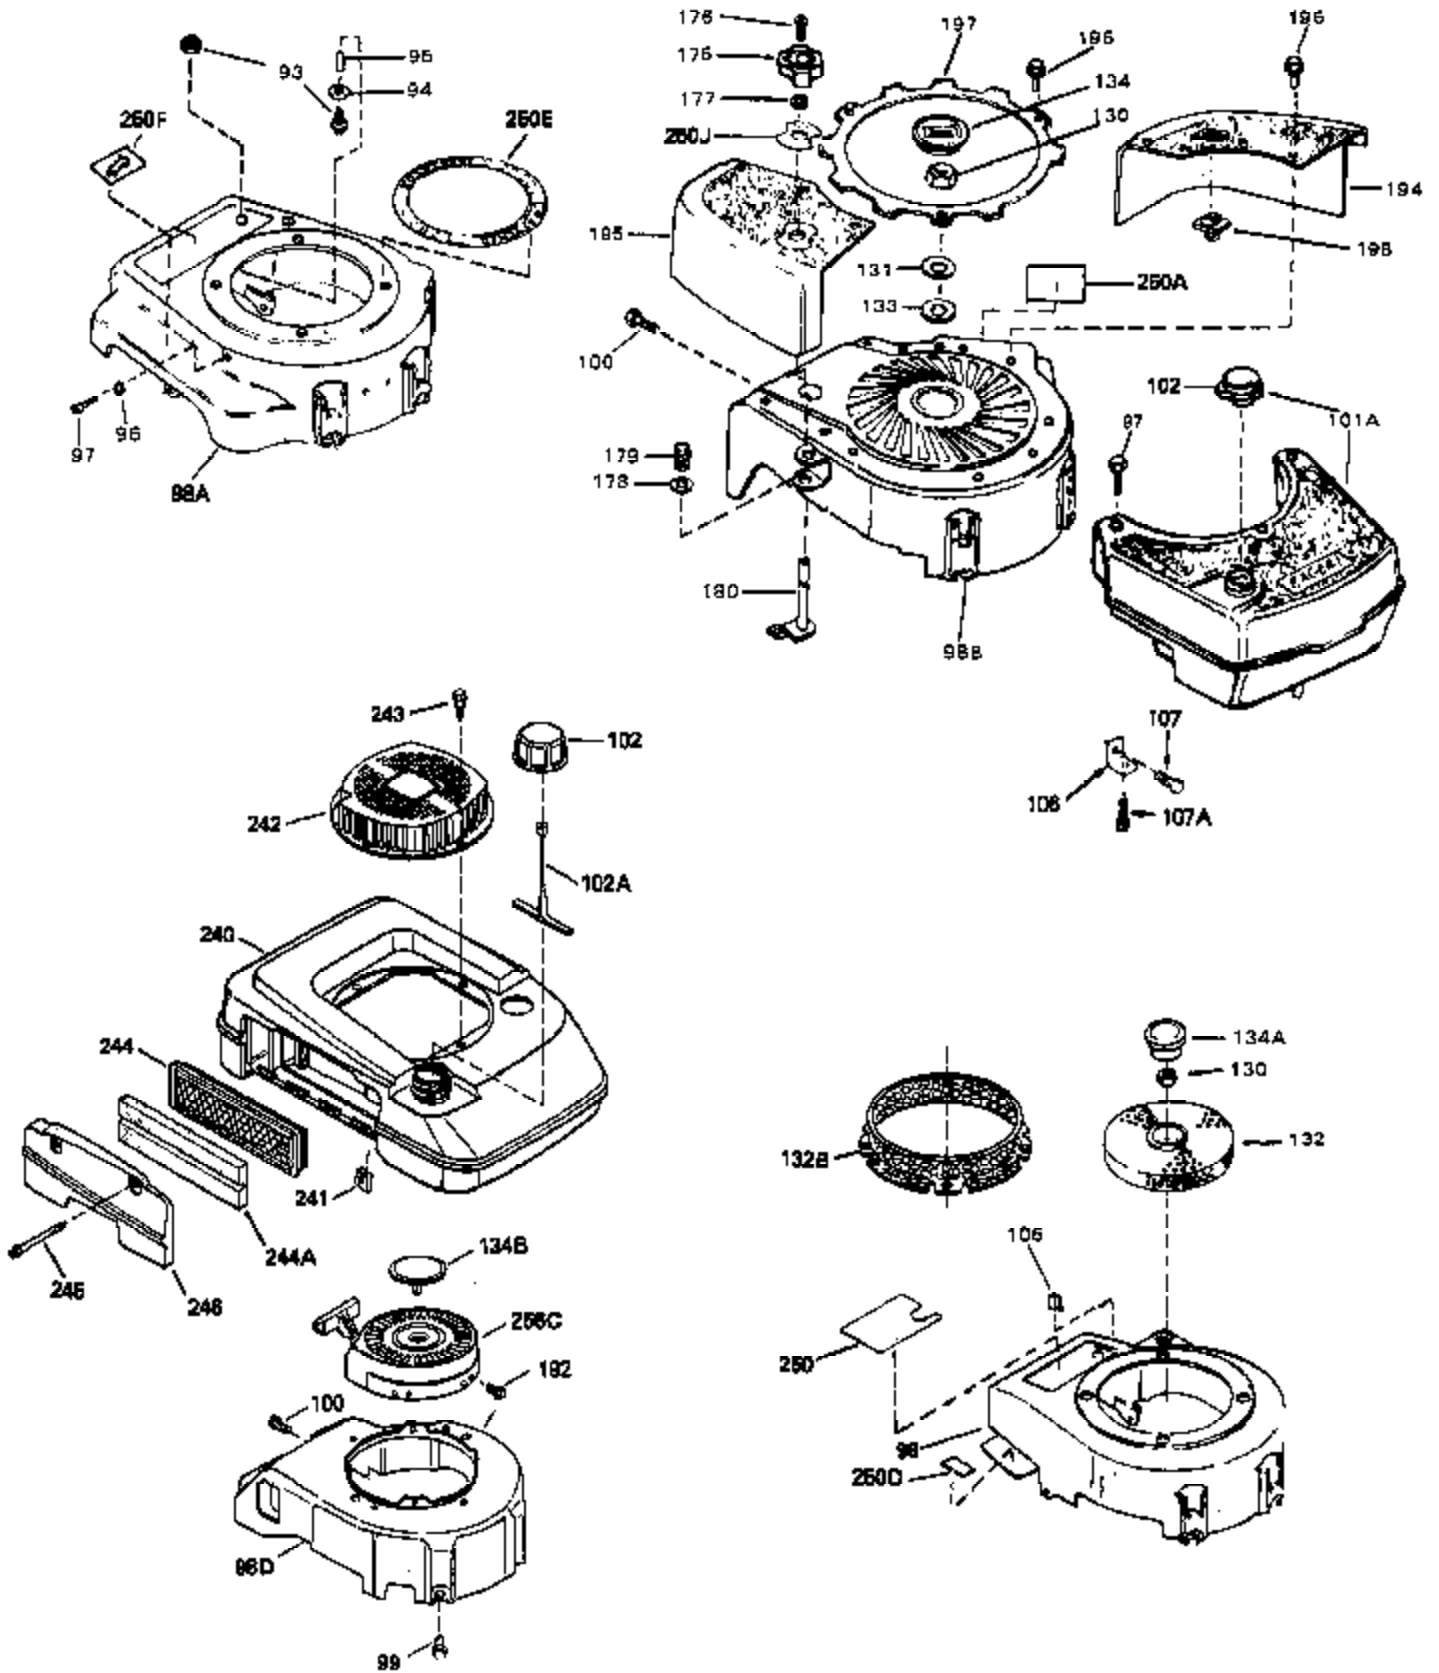

Ref #	Part Number	Qty	Description
52	32760	0	Gasket, Breather
54	33151	0	Link, Governor spring
55	32755	0	Cover, Valve spring box
56	27234	0	Gasket, Breather cover
57	30063	0	Screw
59	32649	0	Gasket, Intake
60	31384A	0	Pipe, Intake
61	6201	0	Screw
62	650451	0	Screw
67	26756	0	Gasket, Carburetor
71	29752	0	Nut
75	32972	0	Cleaner, Air
76	33168	0	Clamp, Corbin
99	650831	0	Screw, Hex washer hd. Powerlok thread,
101	33934	0	Tank Assy., Fuel (Charcoal Poly, Side fill)
102	34118	0	Cap, Fuel filler (Red Plastic) (Spurt
102	410144B	0	Cap, Fuel filler (White Plastic) (Std.)
103A	31400	0	Line, Fuel (3-3/8" Metal)
103	29774	0	Line, Fuel (Braided 8.25")
103	30705	0	Line, Fuel (Braided 16")
103	34357	0	Line, Fuel (Epichlorohydrin 6-3/4")
104	26460	0	Clamp, Fuel line
115	610973	0	Terminal Assy.
121	792005	0	Screw, Hex hd., 1/4-20 x 2-1/2
124	650562	0	Screw
125	30139	0	"O" Ring
125	34282	0	"O" Ring (.612 I.D. x .812 O.D. x .103
126	32799	0	Tube, Oil filler
127	29985	0	"O" Ring
128	30140	0	Dipstick, Oil (Screw In)
129	610118	0	Cover, Spark plug
130	650607	0	Nut, Flywheel
131	650815	0	Washer, Belleville
192A	0	0	Rivet, Pop (3/16" Dia.)
201	730207	0	Magneto-to-Solid State Conversion Kit
251	631021	0	Inlet Needle, Seat & Clip Assy.
255	631840	0	Carburetor
258	33238C	0	Gasket Set

Ref #	Part Number	Qty	Description
1	33404A	0	Cylinder Assy. (2-5/8" Bore)
2	26727	0	Pin, Dowel
50	34215	0	Breather Assy.
51	30200	0	Screw
52	32760	0	Gasket, Breather
63	650506	0	Screw
64	631036	0	Shutter, Throttle
65	631530	0	Shaft Assy., Throttle
66	631066	0	Spring, Return
72	650489	0	Screw
92A	34231	0	Wire, Ground (One female fitting & one
115	610973	0	Terminal Assy.
192A	0	0	Rivet, Pop (3/16" Dia.)
192	650737	0	Screw, Hex washer hd. taptite, 1/4-20 x 1/2
252	30548B	0	Condenser
253	30547A	0	Contact Assy., Breaker
254	610793	0	Magneto, Tecumseh (w/ring gear)
256	590429A	0	Starter, Side mount rewind