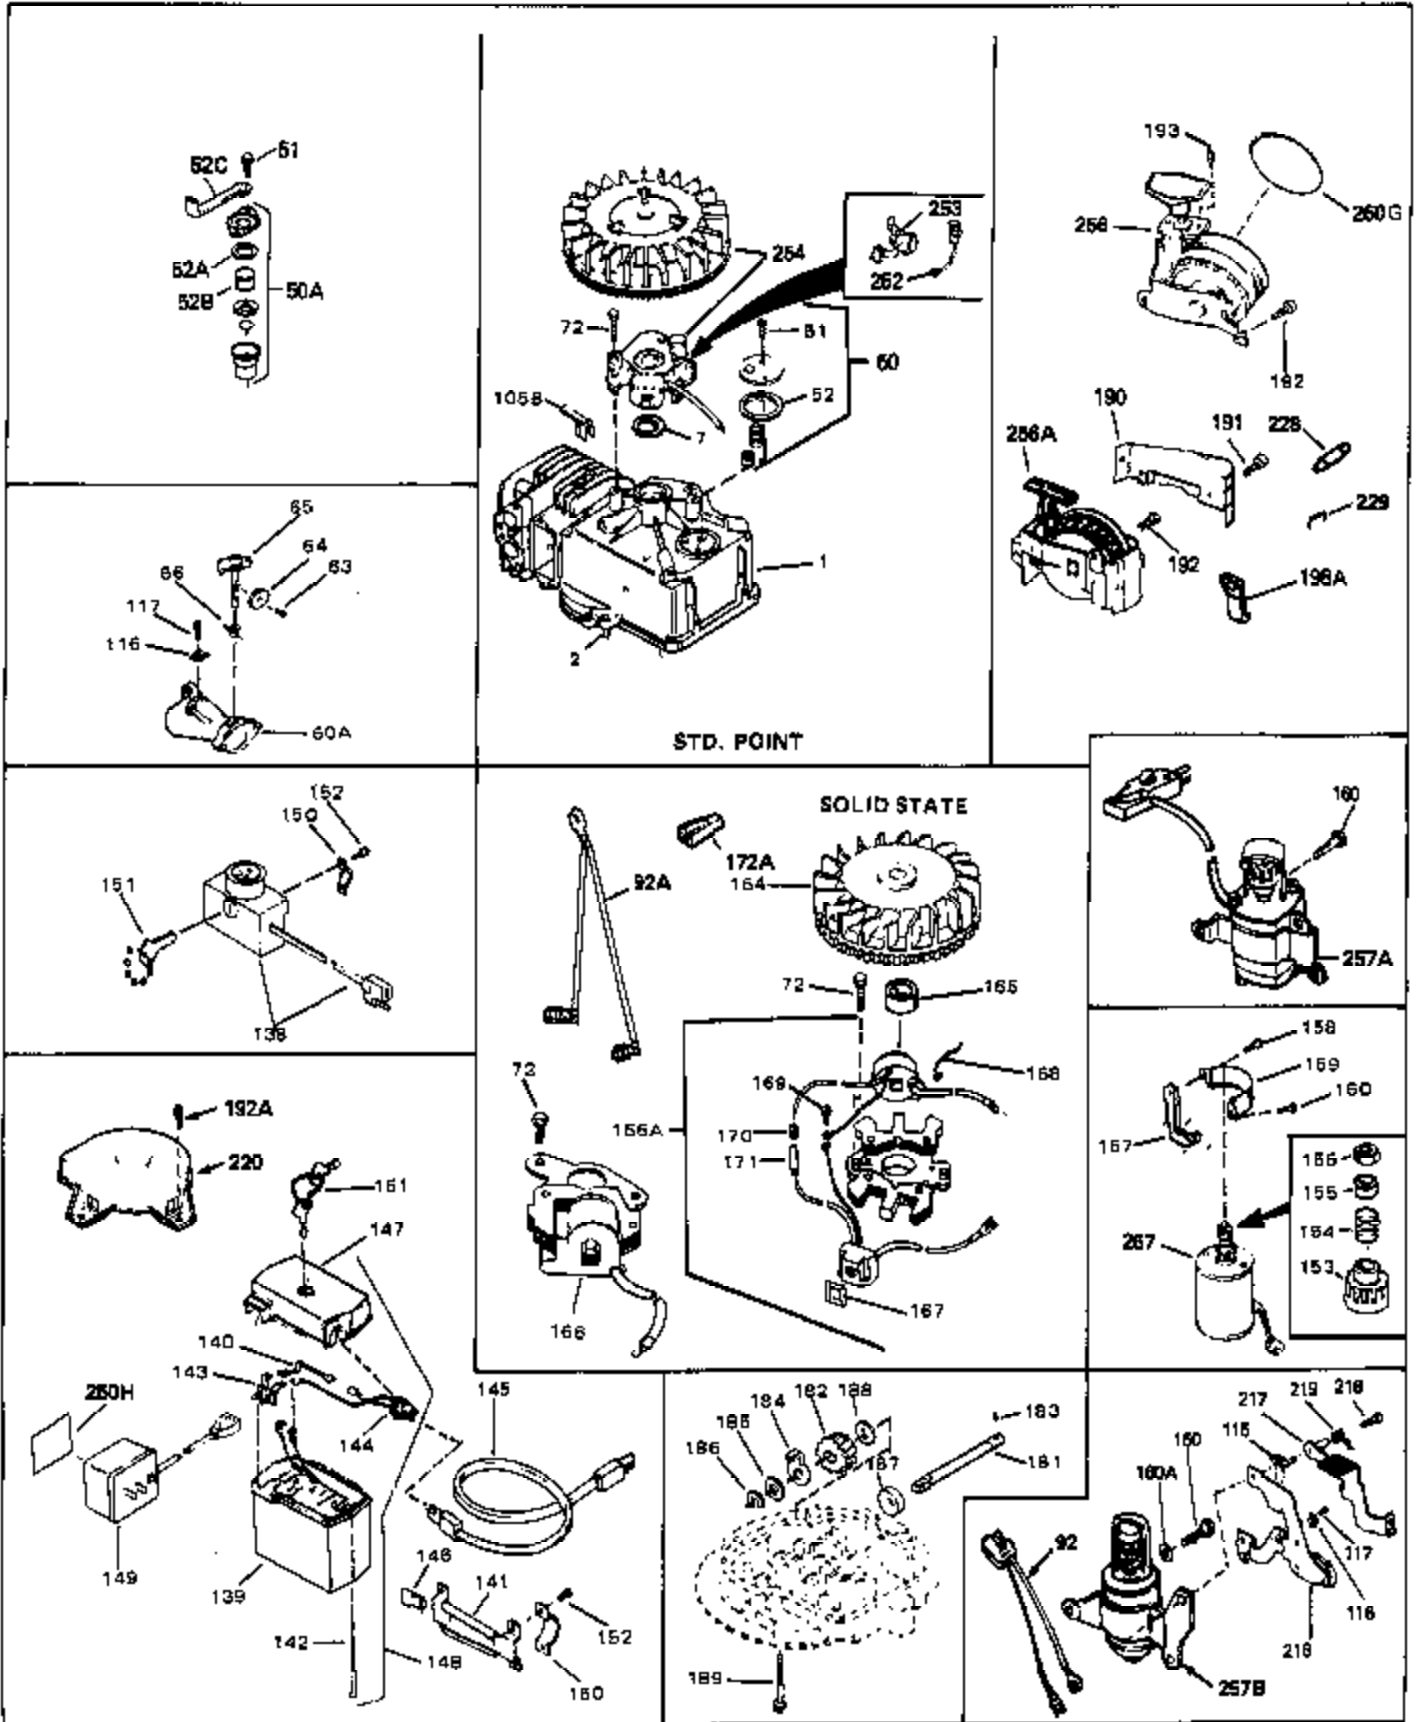

Ref #	Part Number	Qty	Description
52	32760	0	Gasket, Breather
54	33151	0	Link, Governor spring
55	32755	0	Cover, Valve spring box
56	27234	0	Gasket, Breather cover
57	30063	0	Screw
59	32649	0	Gasket, Intake
60	31384A	0	Pipe, Intake
61	6201	0	Screw
62	650451	0	Screw
67	26756	0	Gasket, Carburetor
71	29752	0	Nut
75	32972	0	Cleaner, Air
76	33168	0	Clamp, Corbin
99	650831	0	Screw, Hex washer hd. Powerlok thread,
101	33934	0	Tank Assy., Fuel (Charcoal Poly, Side fill)
102	34118	0	Cap, Fuel filler (Red Plastic) (Spurt
102	410144B	0	Cap, Fuel filler (White Plastic) (Std.)
103A	31400	0	Line, Fuel (3-3/8" Metal)
103	29774	0	Line, Fuel (Braided 8.25")
103	30705	0	Line, Fuel (Braided 16")
103	34357	0	Line, Fuel (Epichlorohydrin 6-3/4")
104	26460	0	Clamp, Fuel line
115	610973	0	Terminal Assy.
121	792005	0	Screw, Hex hd., 1/4-20 x 2-1/2
124	650562	0	Screw
125	30139	0	"O" Ring
125	34282	0	"O" Ring (.612 I.D. x .812 O.D. x .103
126	32799	0	Tube, Oil filler
127	29985	0	"O" Ring
128	30140	0	Dipstick, Oil (Screw In)
129	610118	0	Cover, Spark plug
130	650607	0	Nut, Flywheel
131	650815	0	Washer, Belleville
192A	0	0	Rivet, Pop (3/16" Dia.)
201	730207	0	Magneto-to-Solid State Conversion Kit
251	631021	0	Inlet Needle, Seat & Clip Assy.
255	631840	0	Carburetor
258	33238C	0	Gasket Set

Ref #	Part Number	Qty	Description
1	33404A	0	Cylinder Assy. (2-5/8" Bore)
2	26727	0	Pin, Dowel
50	34215	0	Breather Assy.
51	30200	0	Screw
52	32760	0	Gasket, Breather
63	650506	0	Screw
64	631036	0	Shutter, Throttle
65	631530	0	Shaft Assy., Throttle
66	631066	0	Spring, Return
72	650489	0	Screw
92A	34231	0	Wire, Ground (One female fitting & one
115	610973	0	Terminal Assy.
192A	0	0	Rivet, Pop (3/16" Dia.)
192	650737	0	Screw, Hex washer hd. taptite, 1/4-20 x 1/2
252	30548B	0	Condenser
253	30547A	0	Contact Assy., Breaker
254	610793	0	Magneto, Tecumseh (w/ring gear)
256	590429A	0	Starter, Side mount rewind