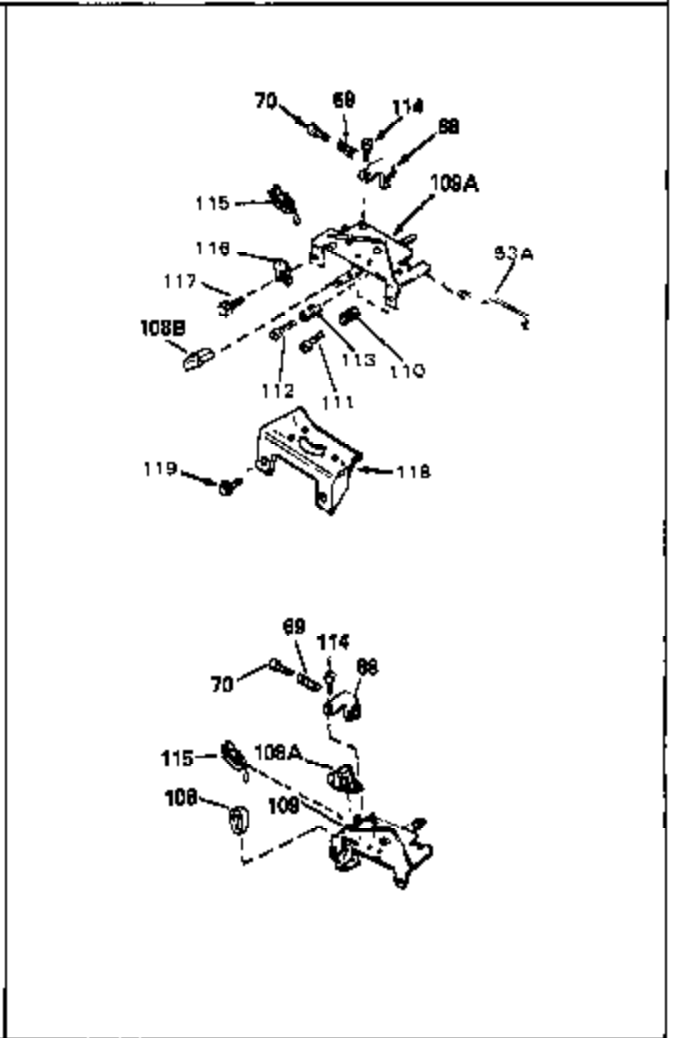

Ref #	Part Number	Qty	Description
53A	33133	0	Link, Throttle
86A	33143	0	Clamp, Corbin
87	33972	0	Filter, Air cleaner
88	33142	0	Tube, Air intake
89	32797	0	Retainer, Air cleaner
90	650665	0	Screw
108A	33971	0	Knob, Control
109	33970A	0	Control Assy., Speed
110	33802	0	Spring Compression
111	650777	0	Screw, Slotted fil. hd. mach., 6-32 x 7/16
112	650549	0	Screw
113	31342	0	Spring, Compression
114	30200	0	Screw
115	610973	0	Terminal Assy.
120B	33556	0	Muffler
122	33753	0	Plate, Lock
239	35435	0	Filter, Pre-Air (Poly)
252	30548B	0	Condenser
253	30547A	0	Contact Assy., Breaker