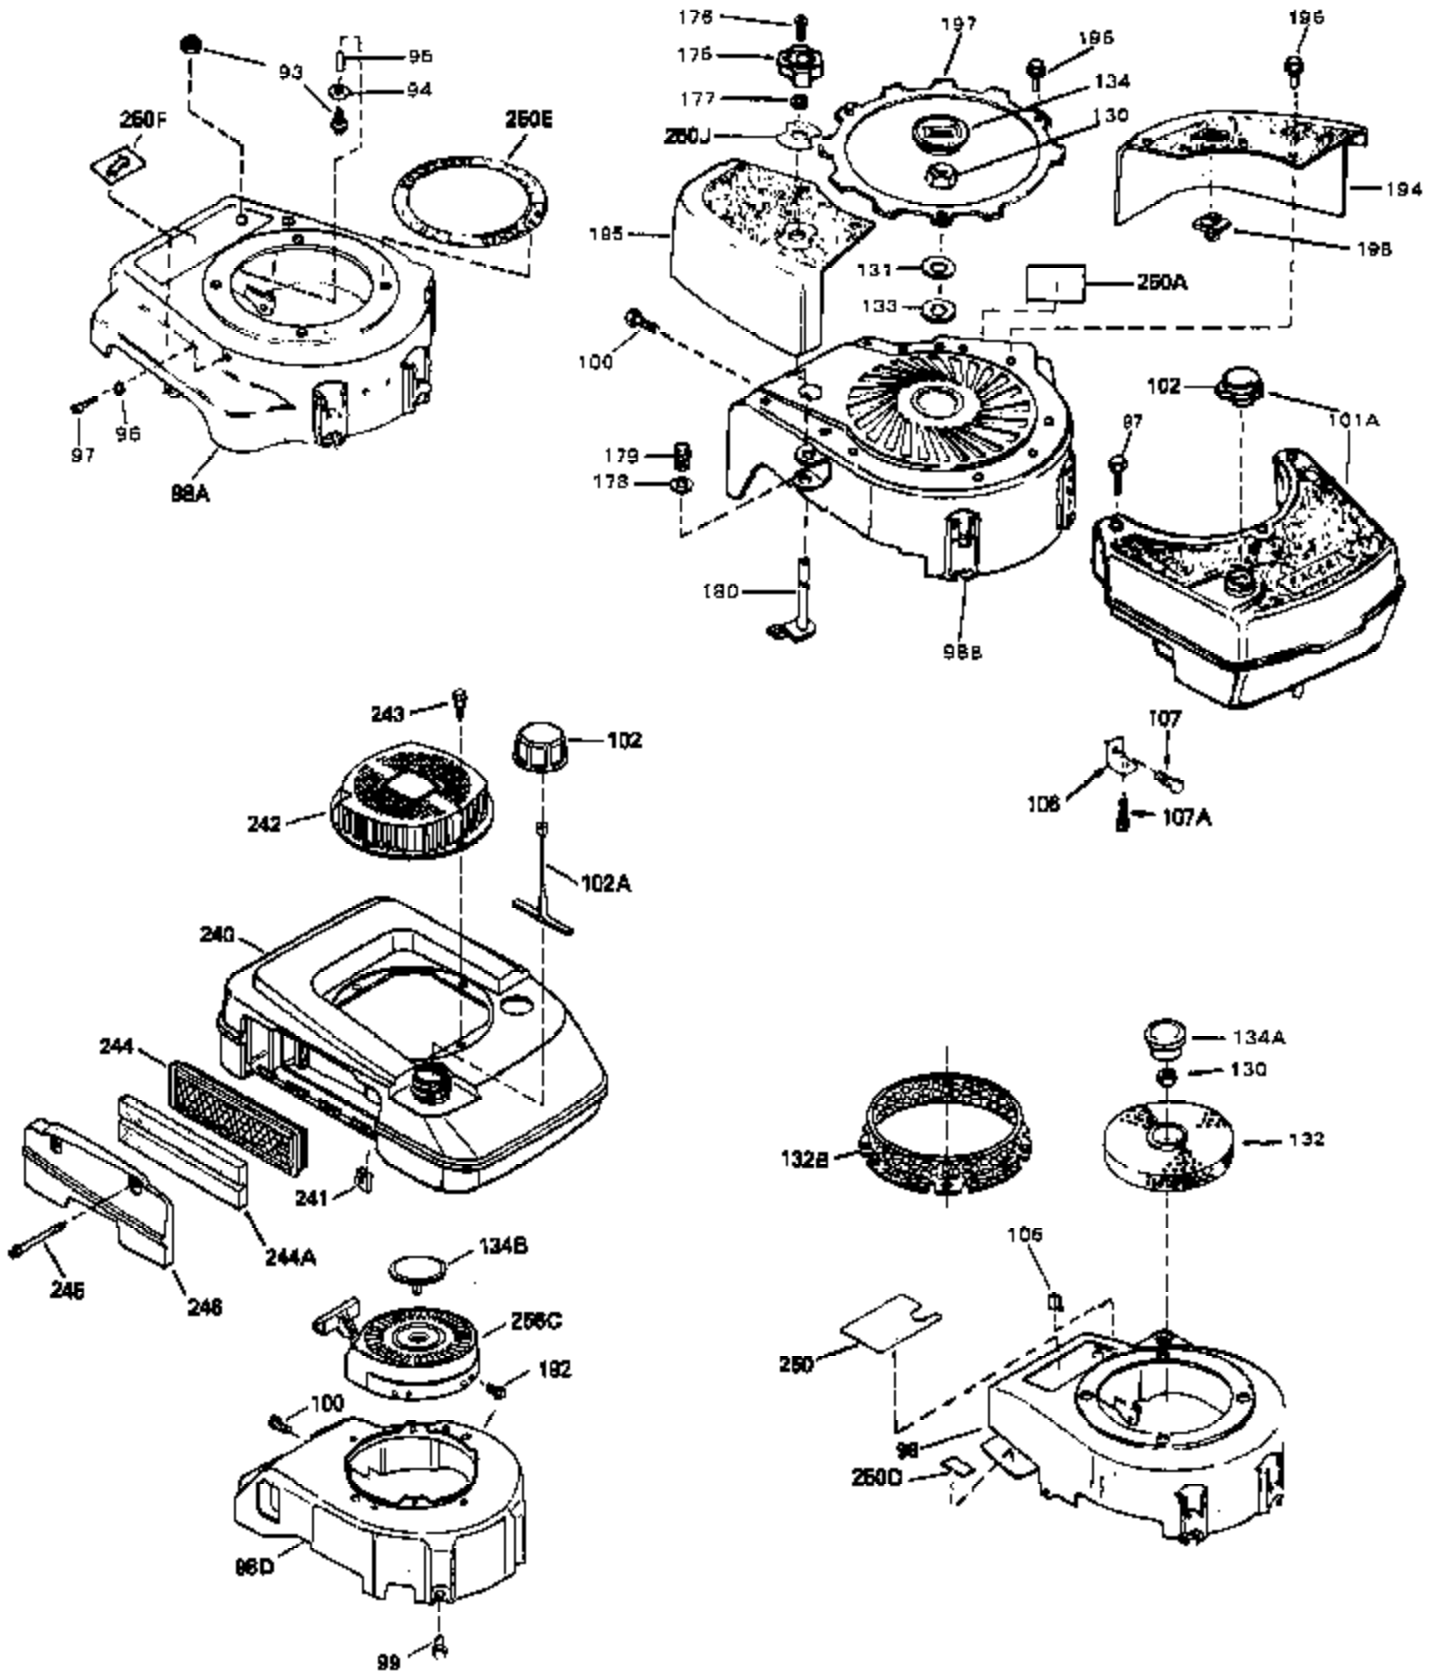

Ref #	Part Number	Qty	Description
54	32653	0	Link, Governor spring
55	32755	0	Cover, Valve spring box
56	27234	0	Gasket, Breather cover
57	30063	0	Screw
59	32649	0	Gasket, Intake
60	31384A	0	Pipe, Intake
61	6201	0	Screw
62	650451	0	Screw
67	26756	0	Gasket, Carburetor
71	29752	0	Nut
99	650831	0	Screw, Hex washer hd. Powerlok thread,
102	34118	0	Cap, Fuel filler (Red Plastic) (Spurt
102	410144B	0	Cap, Fuel filler (White Plastic) (Std.)
103	29774	0	Line, Fuel (Braided 8.25")
103	30705	0	Line, Fuel (Braided 16")
103	34357	0	Line, Fuel (Epichlorohydrin 6-3/4")
104	26460	0	Clamp, Fuel line
115	610973	0	Terminal Assy.
121	792005	0	Screw, Hex hd., 1/4-20 x 2-1/2
124	650562	0	Screw
125	30139	0	"O" Ring
125	34282	0	"O" Ring (.612 I.D. x .812 O.D. x .103
126	32799	0	Tube, Oil filler
127	29985	0	"O" Ring
128	30140	0	Dipstick, Oil (Screw In)
129	610118	0	Cover, Spark plug
130	650607	0	Nut, Flywheel
131	650815	0	Washer, Belleville
192A	0	0	Rivet, Pop (3/16" Dia.)
201	730207	0	Magneto-to-Solid State Conversion Kit
251	631021	0	Inlet Needle, Seat & Clip Assy.
255	631851	0	Carburetor
258	33238C	0	Gasket Set

Ref #	Part Number	Qty	Description
1	33404A	0	Cylinder Assy. (2-5/8" Bore)
2	26727	0	Pin, Dowel
50	34215	0	Breather Assy.
51	30200	0	Screw
52	32760	0	Gasket, Breather
63	650506	0	Screw
64	631036	0	Shutter, Throttle
65	631530	0	Shaft Assy., Throttle
66	631066	0	Spring, Return
72	650489	0	Screw
92A	34231	0	Wire, Ground (One female fitting & one
115	610973	0	Terminal Assy.
192	650737	0	Screw, Hex washer hd. taptite, 1/4-20 x 1/2
192A	0	0	Rivet, Pop (3/16" Dia.)
250G	33407	0	Decal, Decorative
252	30548B	0	Condenser
253	30547A	0	Contact Assy., Breaker
254	610793	0	Magneto, Tecumseh (w/ring gear)
256	590450A	0	Starter, Side mount rewind