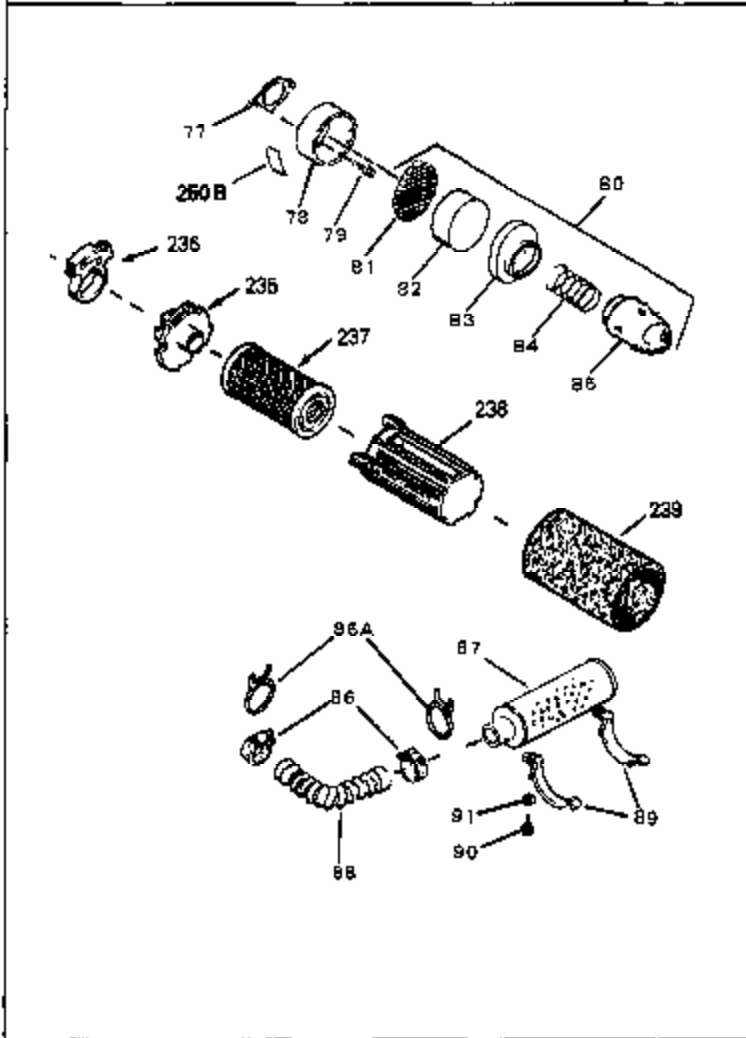

Ref #	Part Number	Qty	Description
53A	33133	0	Link, Throttle
86A	33143	0	Clamp, Corbin
87	33972	0	Filter, Air cleaner
88	33142	0	Tube, Air intake
89	32797	0	Retainer, Air cleaner
90	650665	0	Screw
108A	33971	0	Knob, Control
109	33970A	0	Control Assy., Speed
110	33802	0	Spring Compression
111	650777	0	Screw, Slotted fil. hd. mach., 6-32 x 7/16
112	650549	0	Screw
113	31342	0	Spring, Compression
114	30200	0	Screw
115	610973	0	Terminal Assy.
120B	33556	0	Muffler
122	33753	0	Plate, Lock
239	35435	0	Filter, Pre-Air (Poly)
252	30548B	0	Condenser
253	30547A	0	Contact Assy., Breaker