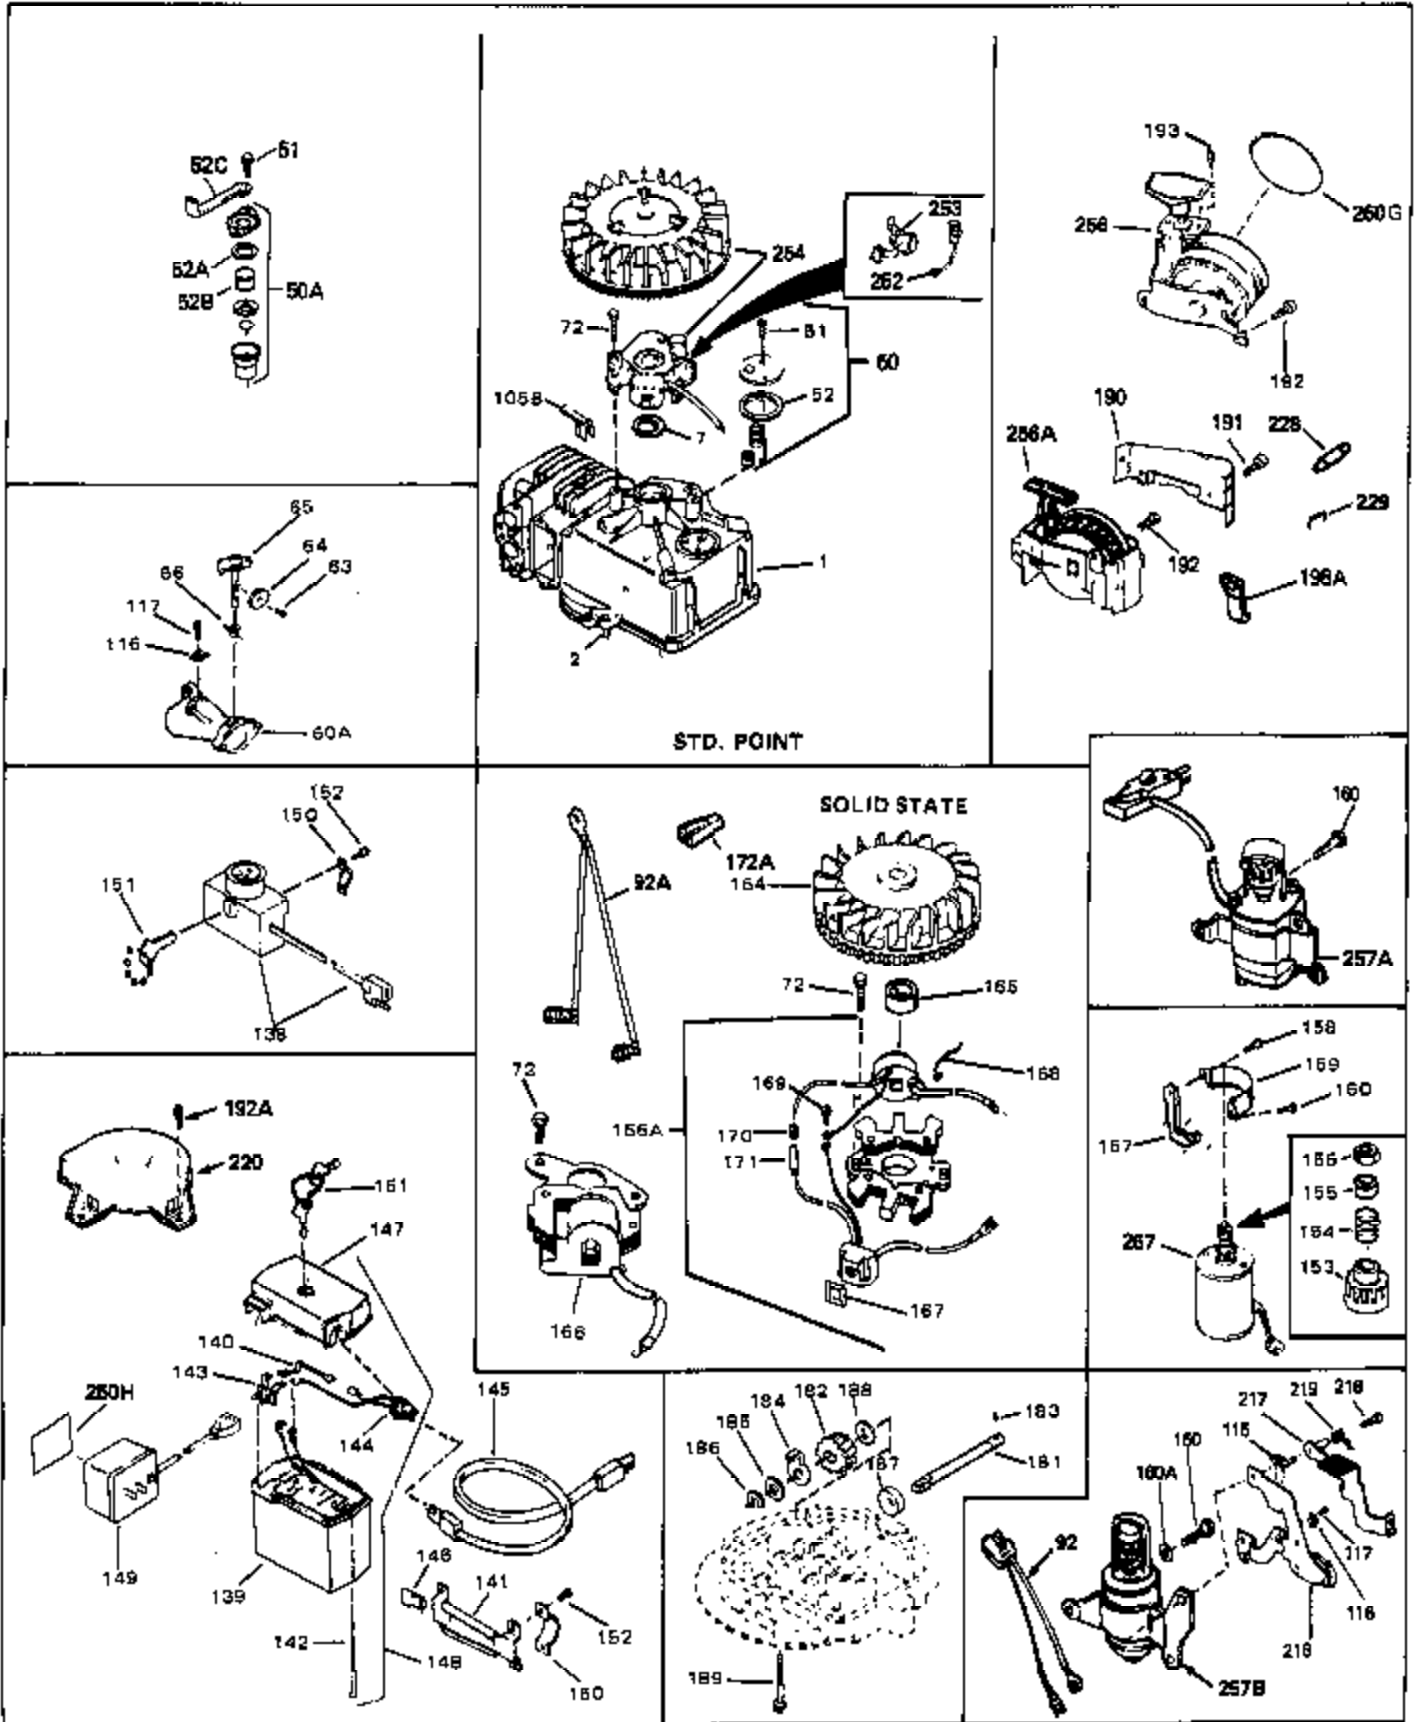

Ref #	Part Number	Qty	Description
54	32653	0	Link, Governor spring
55	32755	0	Cover, Valve spring box
56	27234	0	Gasket, Breather cover
57	30063	0	Screw
59	32649	0	Gasket, Intake
60	31384A	0	Pipe, Intake
61	6201	0	Screw
62	650451	0	Screw
67	26756	0	Gasket, Carburetor
71	29752	0	Nut
99	650831	0	Screw, Hex washer hd. Powerlok thread,
102	34118	0	Cap, Fuel filler (Red Plastic) (Spurt
102	410144B	0	Cap, Fuel filler (White Plastic) (Std.)
103	29774	0	Line, Fuel (Braided 8.25")
103	30705	0	Line, Fuel (Braided 16")
103	34357	0	Line, Fuel (Epichlorohydrin 6-3/4")
104	26460	0	Clamp, Fuel line
115	610973	0	Terminal Assy.
121	792005	0	Screw, Hex hd., 1/4-20 x 2-1/2
124	650562	0	Screw
125	30139	0	"O" Ring
125	34282	0	"O" Ring (.612 I.D. x .812 O.D. x .103
126	32799	0	Tube, Oil filler
127	29985	0	"O" Ring
128	30140	0	Dipstick, Oil (Screw In)
129	610118	0	Cover, Spark plug
130	650607	0	Nut, Flywheel
131	650815	0	Washer, Belleville
192A	0	0	Rivet, Pop (3/16" Dia.)
201	730207	0	Magneto-to-Solid State Conversion Kit
251	631021	0	Inlet Needle, Seat & Clip Assy.
255	631851	0	Carburetor
258	33238C	0	Gasket Set

Ref #	Part Number	Qty	Description
97	28763	0	Screw, Hex washer hd. thread-forming, 10-24
98B	33558A	0	Housing, Blower
99	650831	0	Screw, Hex washer hd. Powerlok thread,
101A	33973A	0	Tank Assy., Fuel (Charcoal Poly) (1-1/2
102	34118	0	Cap, Fuel filler (Red Plastic) (Spurt
102	410144B	0	Cap, Fuel filler (White Plastic) (Std.)
105	27275	0	Clip, Hi-tension wire
130	650607	0	Nut, Flywheel
131	650815	0	Washer, Belleville
132	32237	0	Screen, Flywheel
192	650737	0	Screw, Hex washer hd. taptite, 1/4-20 x 1/2
250F	34408	0	Decal, Instruction (Stop)
250E	34009	0	Decal, Name
250A	34346	0	Decal, Instruction