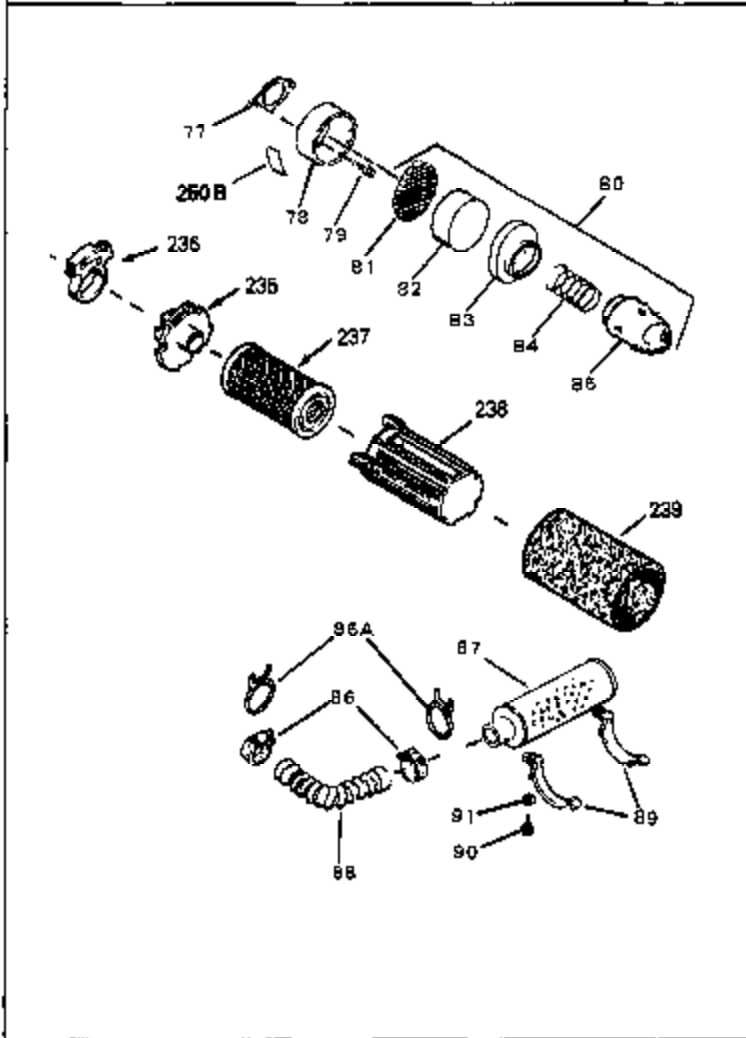

Ref #	Part Number	Qty	Description
86A	33143	0	Clamp, Corbin
87	32796	0	Filter, Air cleaner
88	33142	0	Tube, Air intake
89	32797	0	Retainer, Air cleaner
90	650665	0	Screw
115	610973	0	Terminal Assy.
120B	33565	0	Muffler
122	33753	0	Plate, Lock
239	35435	0	Filter, Pre-Air (Poly)
252	30548B	0	Condenser
253	30547A	0	Contact Assy., Breaker