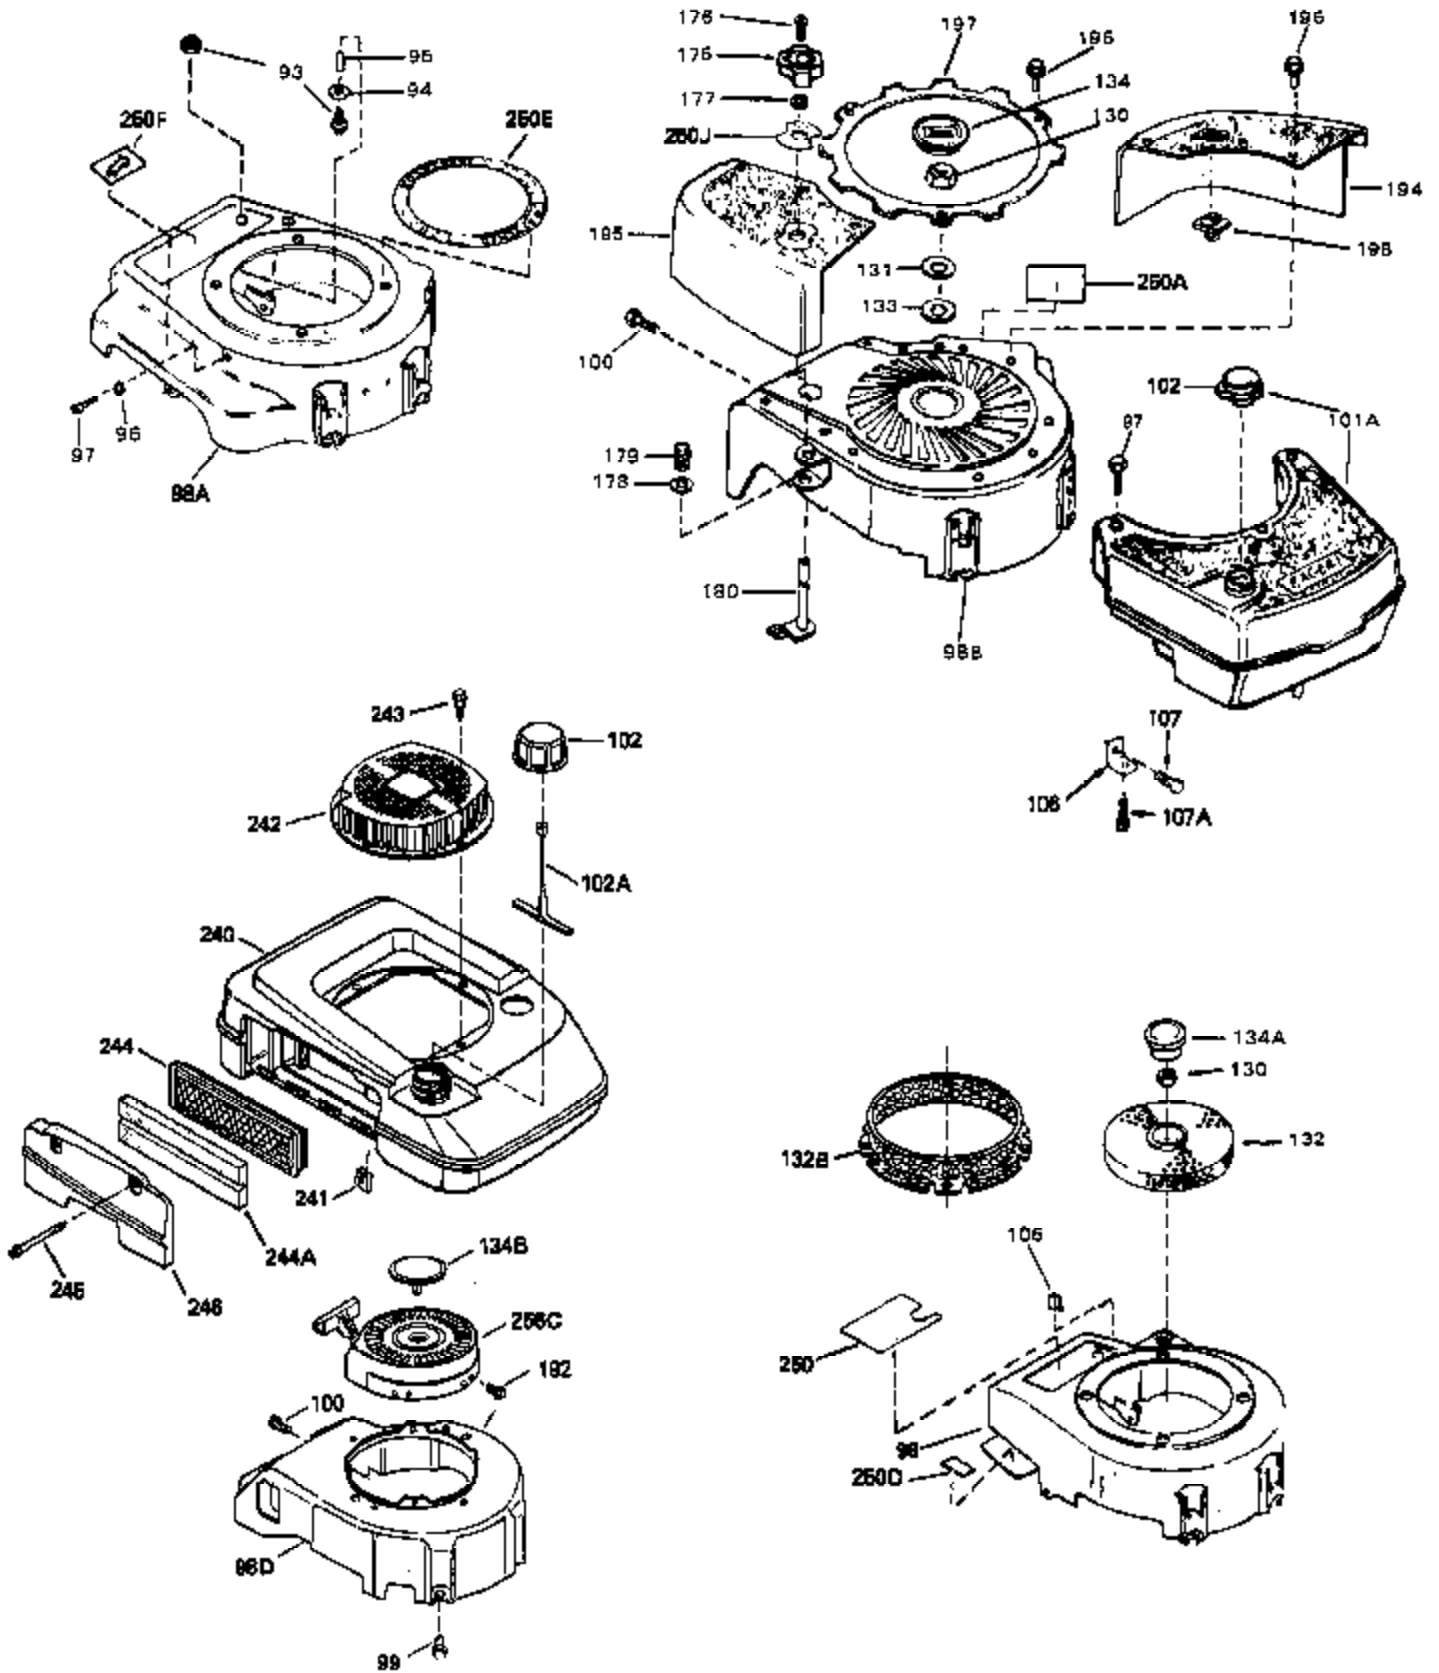

Ref #	Part Number	Qty	Description
52	32760	0	Gasket, Breather
53	32652	0	Link, Throttle
54	33151	0	Link, Governor spring
55	32755	0	Cover, Valve spring box
56	27234	0	Gasket, Breather cover
57	30063	0	Screw
59	32649	0	Gasket, Intake
60	31384A	0	Pipe, Intake
61	6201	0	Screw
62	650451	0	Screw
67	26756	0	Gasket, Carburetor
71	29752	0	Nut
99	650831	0	Screw, Hex washer hd. Powerlok thread,
102	34118	0	Cap, Fuel filler (Red Plastic) (Spurt
102	410144B	0	Cap, Fuel filler (White Plastic) (Std.)
103	29774	0	Line, Fuel (Braided 8.25")
103	30705	0	Line, Fuel (Braided 16")
103	34357	0	Line, Fuel (Epichlorohydrin 6-3/4")
104	26460	0	Clamp, Fuel line
115	610973	0	Terminal Assy.
121	792005	0	Screw, Hex hd., 1/4-20 x 2-1/2
124	650562	0	Screw
125	34282	0	"O" Ring (.612 I.D. x .812 O.D. x .103
125	30139	0	"O" Ring
126	32799	0	Tube, Oil filler
127	29985	0	"O" Ring
128	30140	0	Dipstick, Oil (Screw In)
129	610118	0	Cover, Spark plug
130	650607	0	Nut, Flywheel
131	650815	0	Washer, Belleville
135	33086	0	Lever, Speed adj.
192A	0	0	Rivet, Pop (3/16" Dia.)
201	730207	0	Magneto-to-Solid State Conversion Kit
251	631021	0	Inlet Needle, Seat & Clip Assy.
255	631851	0	Carburetor
258	33238C	0	Gasket Set

Ref #	Part Number	Qty	Description
1	33405	0	Cylinder Assy. (2-5/8" Bore)
2	26727	0	Pin, Dowel
50	34215	0	Breather Assy.
51	30200	0	Screw
52	32760	0	Gasket, Breather
63	650506	0	Screw
64	631036	0	Shutter, Throttle
65	631530	0	Shaft Assy., Throttle
66	631066	0	Spring, Return
72	650489	0	Screw
115	610973	0	Terminal Assy.
192A	0	0	Rivet, Pop (3/16" Dia.)
192	650737	0	Screw, Hex washer hd. taptite, 1/4-20 x 1/2
250G	33407	0	Decal, Decorative
252	30548B	0	Condenser
253	30547A	0	Contact Assy., Breaker
254	610850	0	Magneto, Tecumseh (w/ring gear)
256	590429A	0	Starter, Side mount rewind