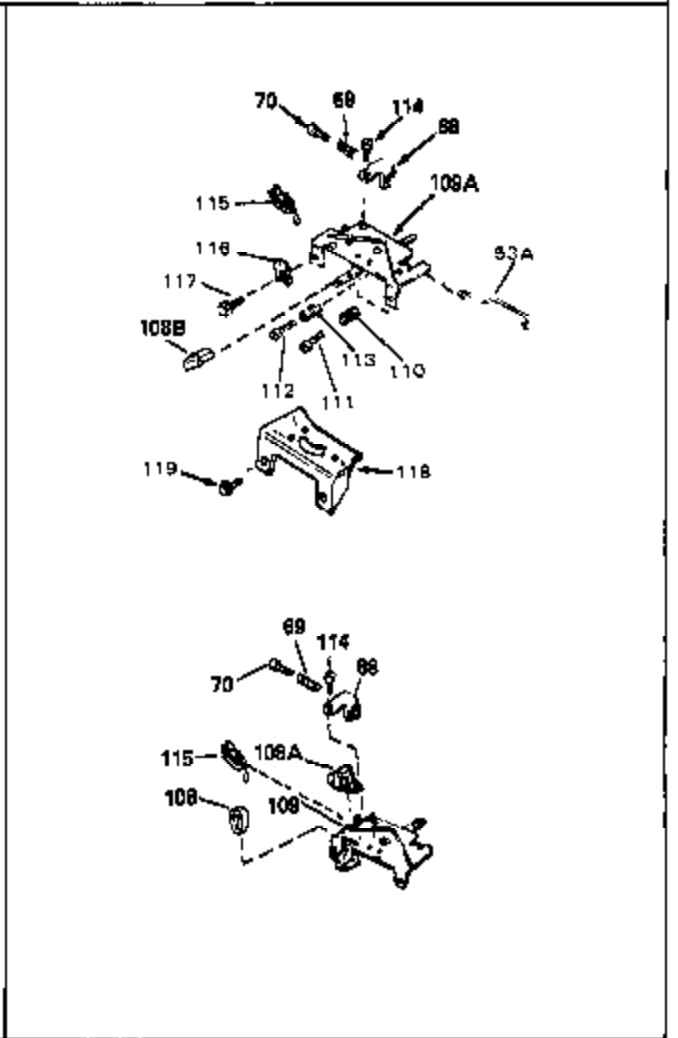

Ref #	Part Number	Qty	Description
86A	33143	0	Clamp, Corbin
87	32796	0	Filter, Air cleaner
88	33142	0	Tube, Air intake
89	32797	0	Retainer, Air cleaner
90	650665	0	Screw
115	610973	0	Terminal Assy.
120B	33565	0	Muffler
122	33753	0	Plate, Lock
239	35435	0	Filter, Pre-Air (Poly)
252	30548B	0	Condenser
253	30547A	0	Contact Assy., Breaker