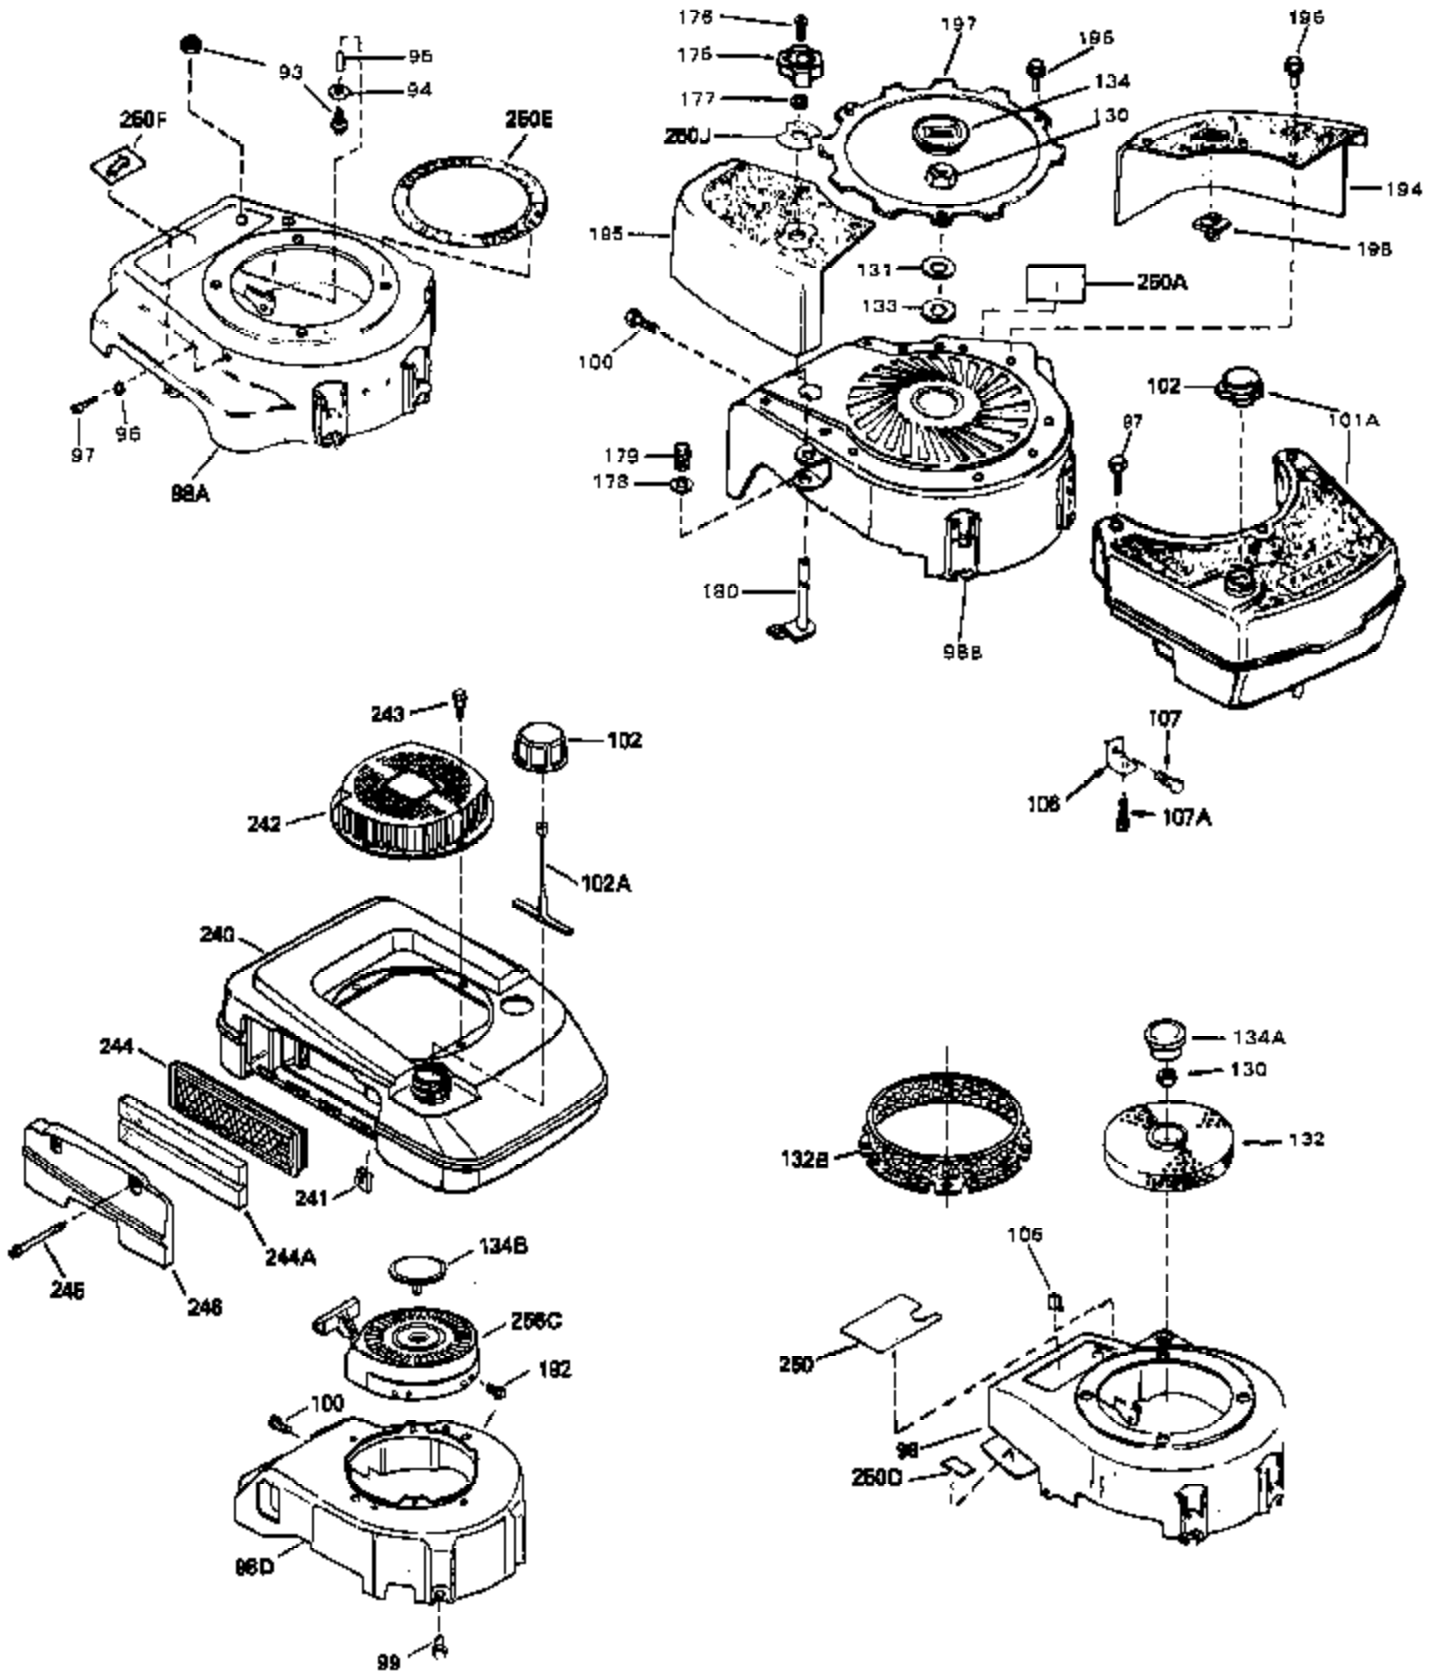

Ref #	Part Number	Qty	Description
1	34959	0	Cylinder Assy. (2-5/8" Bore)
2	26727	0	Pin, Dowel
7	33876	0	Gasket, Stator
50	34215	0	Breather Assy.
51	30200	0	Screw
52	32760	0	Gasket, Breather
63	650506	0	Screw
64	631036	0	Shutter, Throttle
65	631530	0	Shaft Assy., Throttle
66	631066	0	Spring, Return
72	650489	0	Screw
92A	34432	0	Wire, Ground (Two female & one double male
115	610973	0	Terminal Assy.
192A	0	0	Rivet, Pop (3/16" Dia.)
192	650802	0	Screw, Hex washer hd. taptite, 1/4-20 x 5/8
252	30548B	0	Condenser
253	30547A	0	Contact Assy., Breaker
256A	590531	0	Starter, Side mount rewind