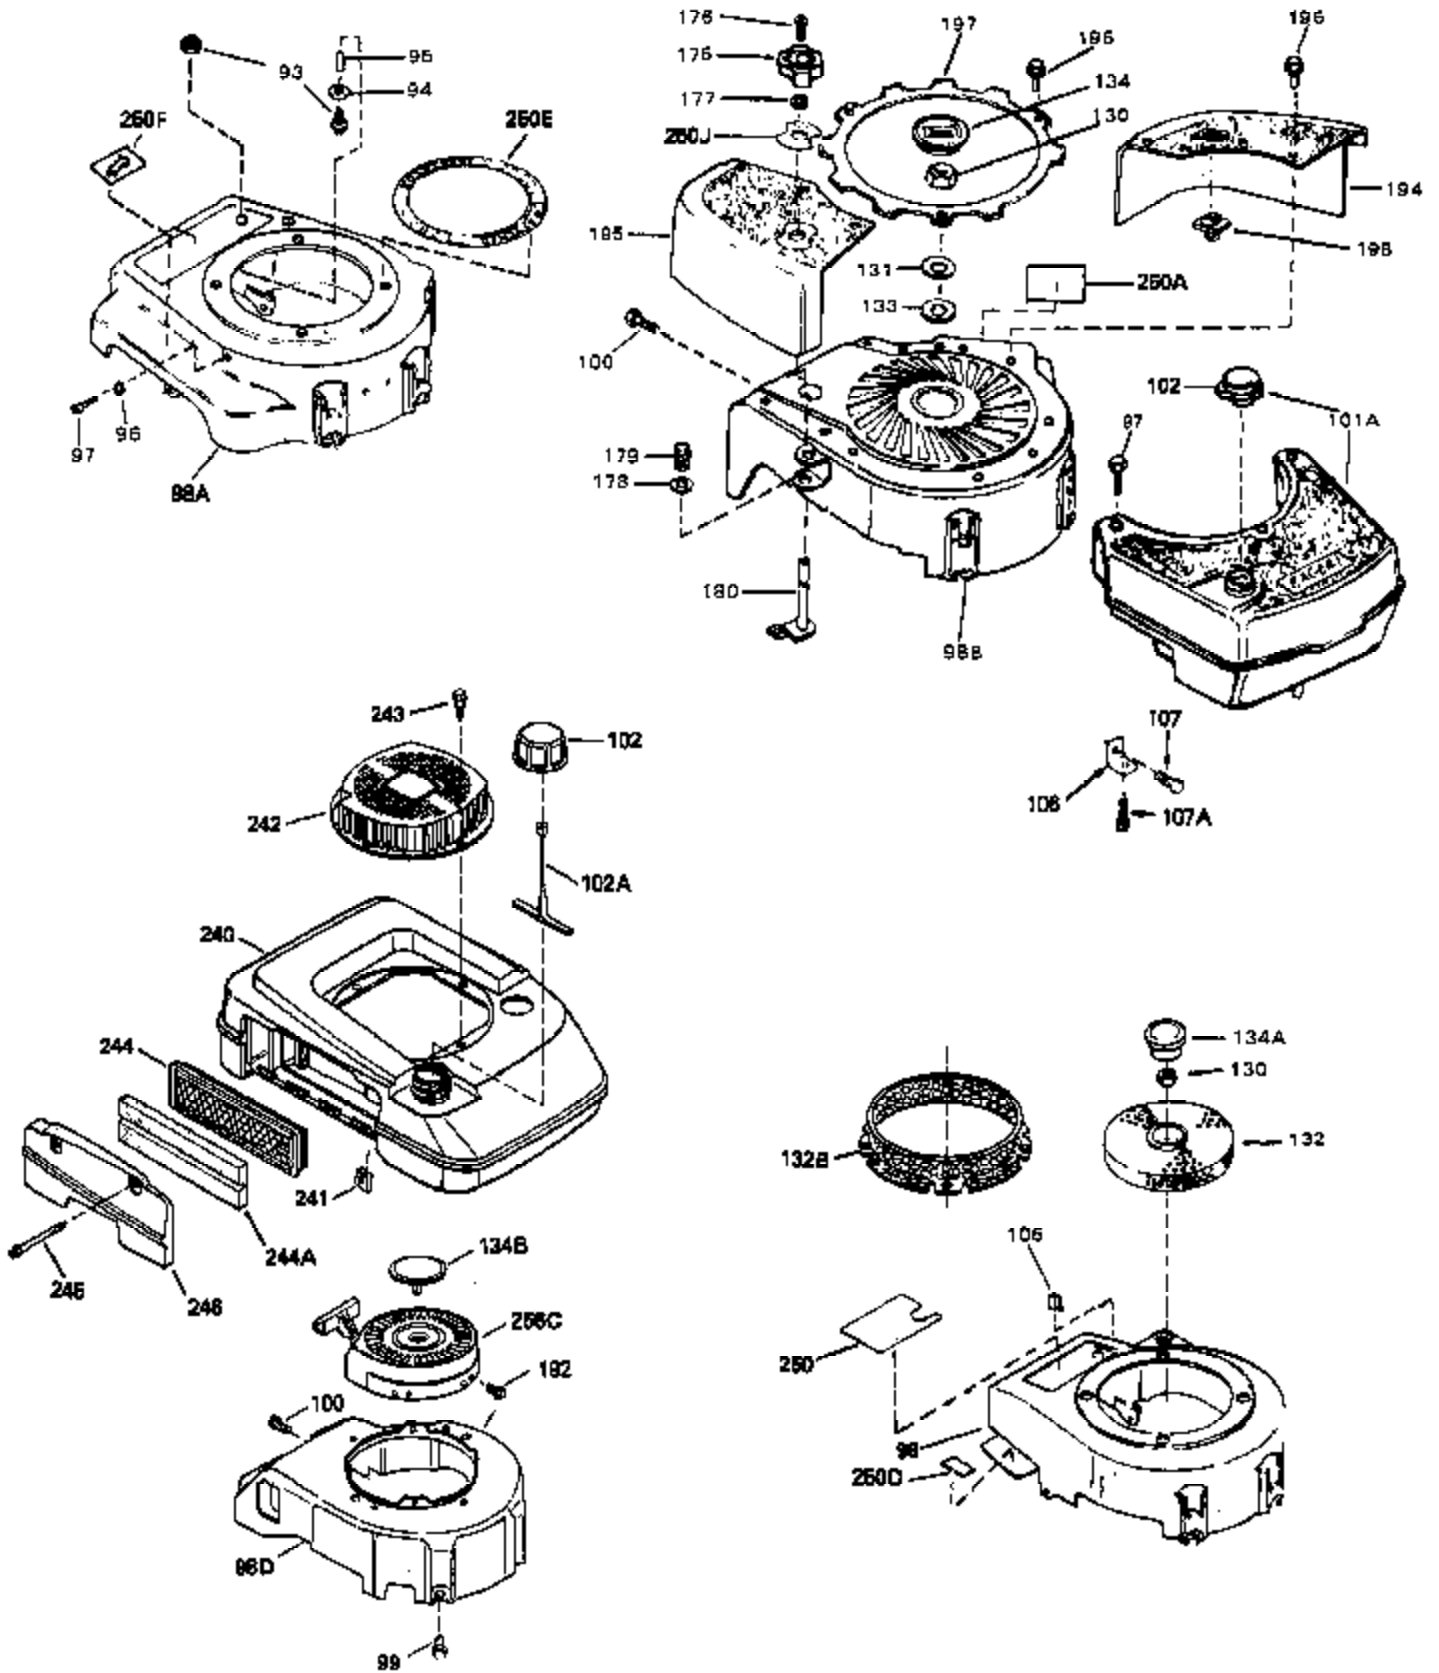

Ref #	Part Number	Qty	Description
93	610650B	0	Switch, Toggle
94	33458	0	Washer, Plain
95	33457	0	Cap, Toggle switch
97	28763	0	Screw, Hex washer hd. thread-forming, 10-24
98	33880	0	Housing, Blower (6.38 dia. starter mtg. bolt
99	650831	0	Screw, Hex washer hd. Powerlok thread,
101A	33082A	0	Tank Assy., Fuel (Charcoal Poly) (1.5 qt.)
102	34118	0	Cap, Fuel filler (Red Plastic) (Spurt
102	410144B	0	Cap, Fuel filler (White Plastic) (Std.)
105	27275	0	Clip, Hi-tension wire
130	650607	0	Nut, Flywheel
131	650815	0	Washer, Belleville
132	32237	0	Screen, Flywheel
192	650737	0	Screw, Hex washer hd. taptite, 1/4-20 x 1/2
250	33083	0	Decal, Instruction