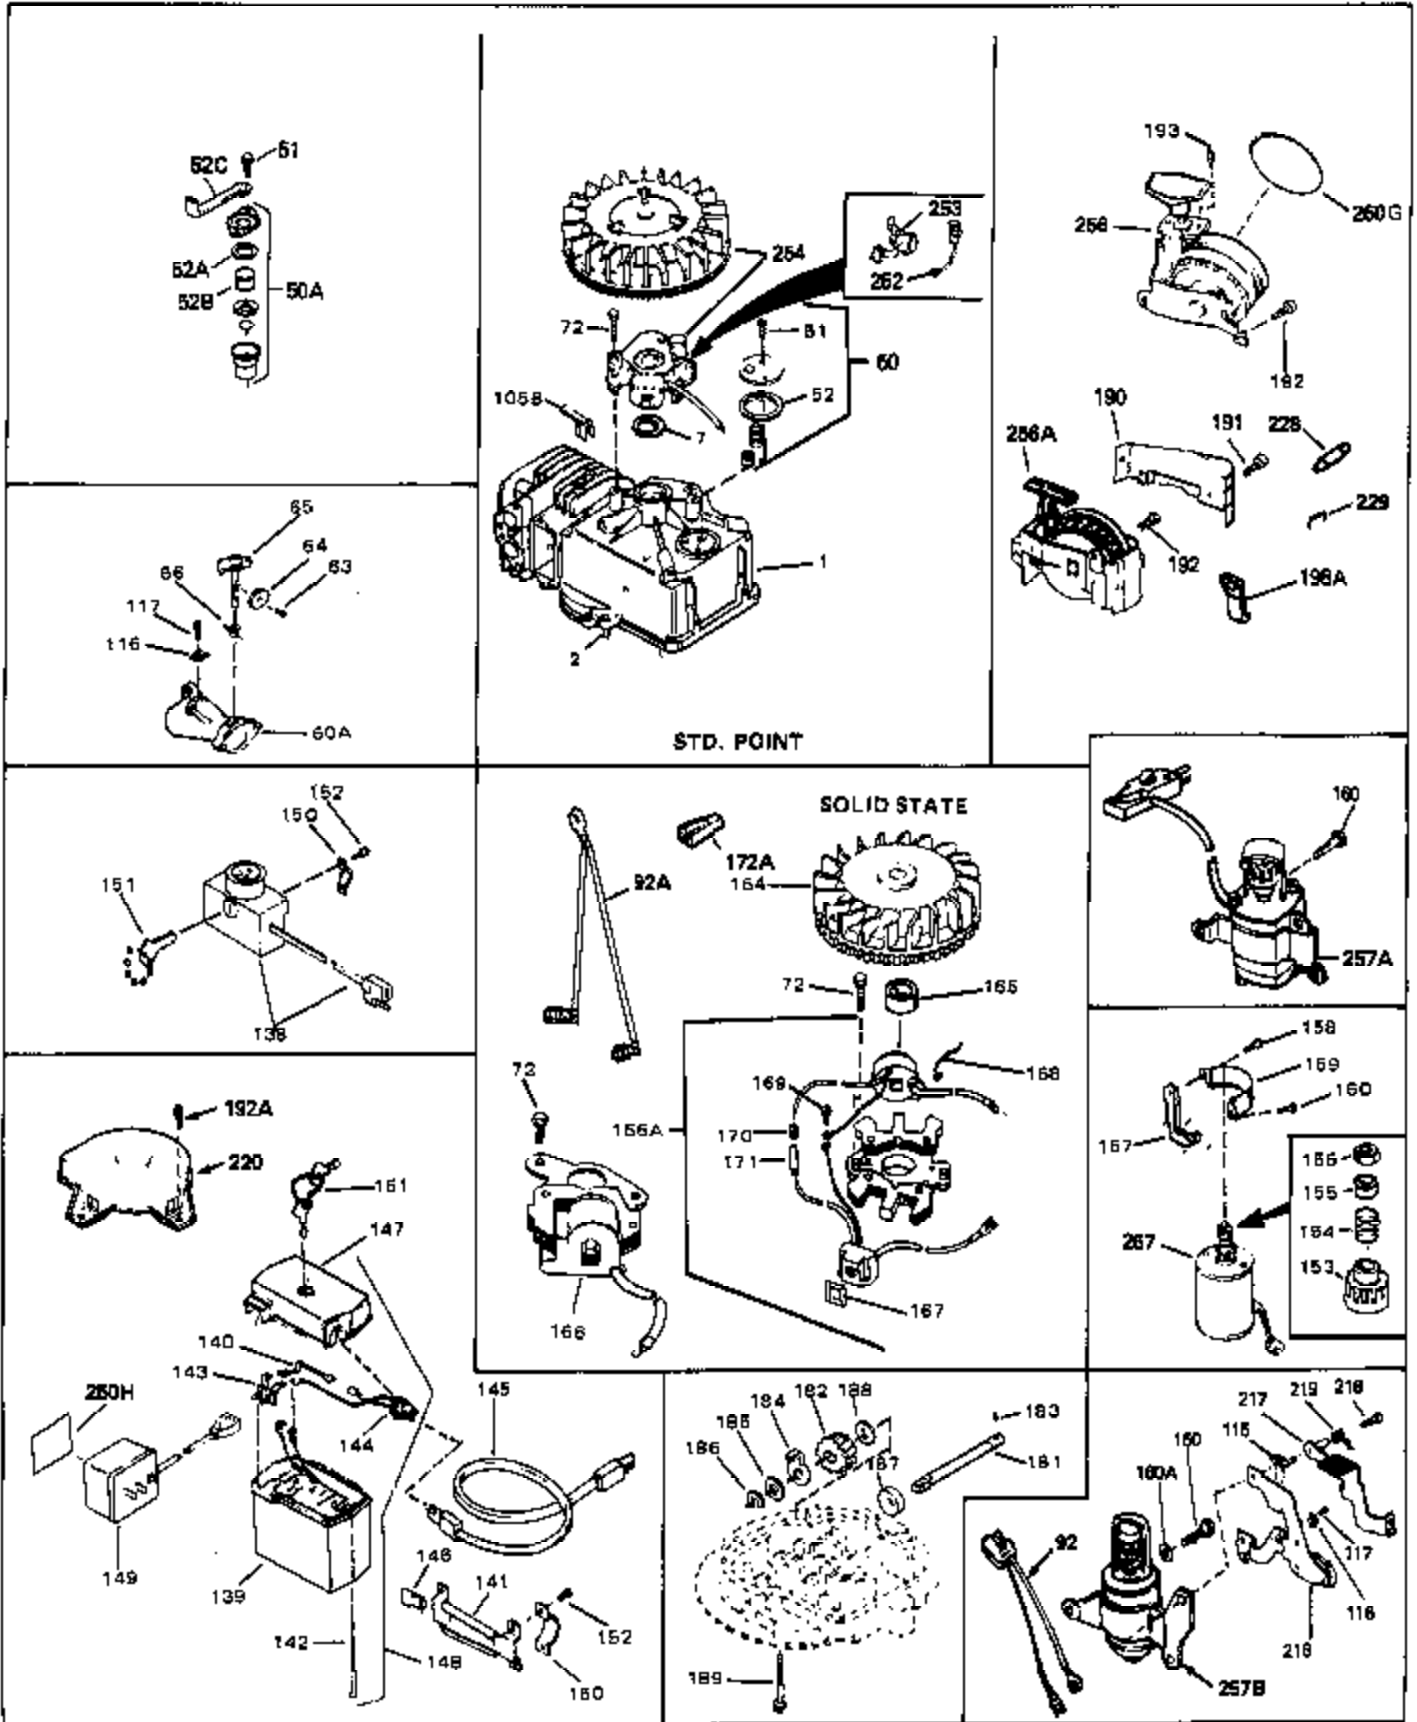

Ref #	Part Number	Qty	Description
1	33405	0	Cylinder Assy. (2-5/8" Bore)
2	26727	0	Pin, Dowel
50	34215	0	Breather Assy.
51	30200	0	Screw
52	32760	0	Gasket, Breather
63	650506	0	Screw
64	631036	0	Shutter, Throttle
65	631530	0	Shaft Assy., Throttle
66	631066	0	Spring, Return
72	650489	0	Screw
115	610973	0	Terminal Assy.
192A	0	0	Rivet, Pop (3/16" Dia.)
192	650737	0	Screw, Hex washer hd. taptite, 1/4-20 x 1/2
250G	33407	0	Decal, Decorative
252	30548B	0	Condenser
253	30547A	0	Contact Assy., Breaker
254	610793	0	Magneto, Tecumseh (w/ring gear)
256	590429A	0	Starter, Side mount rewind