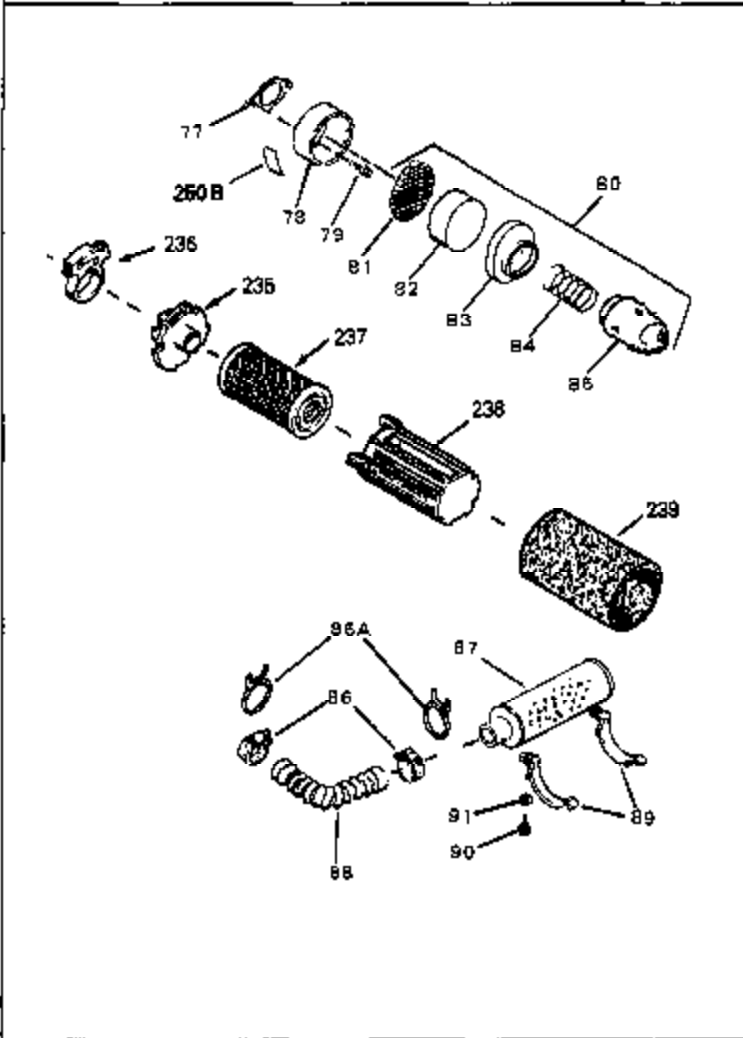

Ref #	Part Number	Qty	Description
115	610973	0	Terminal Assy.
120A	27181B	0	Muffler
239	35435	0	Filter, Pre-Air (Poly)
252	30548B	0	Condenser
253	30547A	0	Contact Assy., Breaker