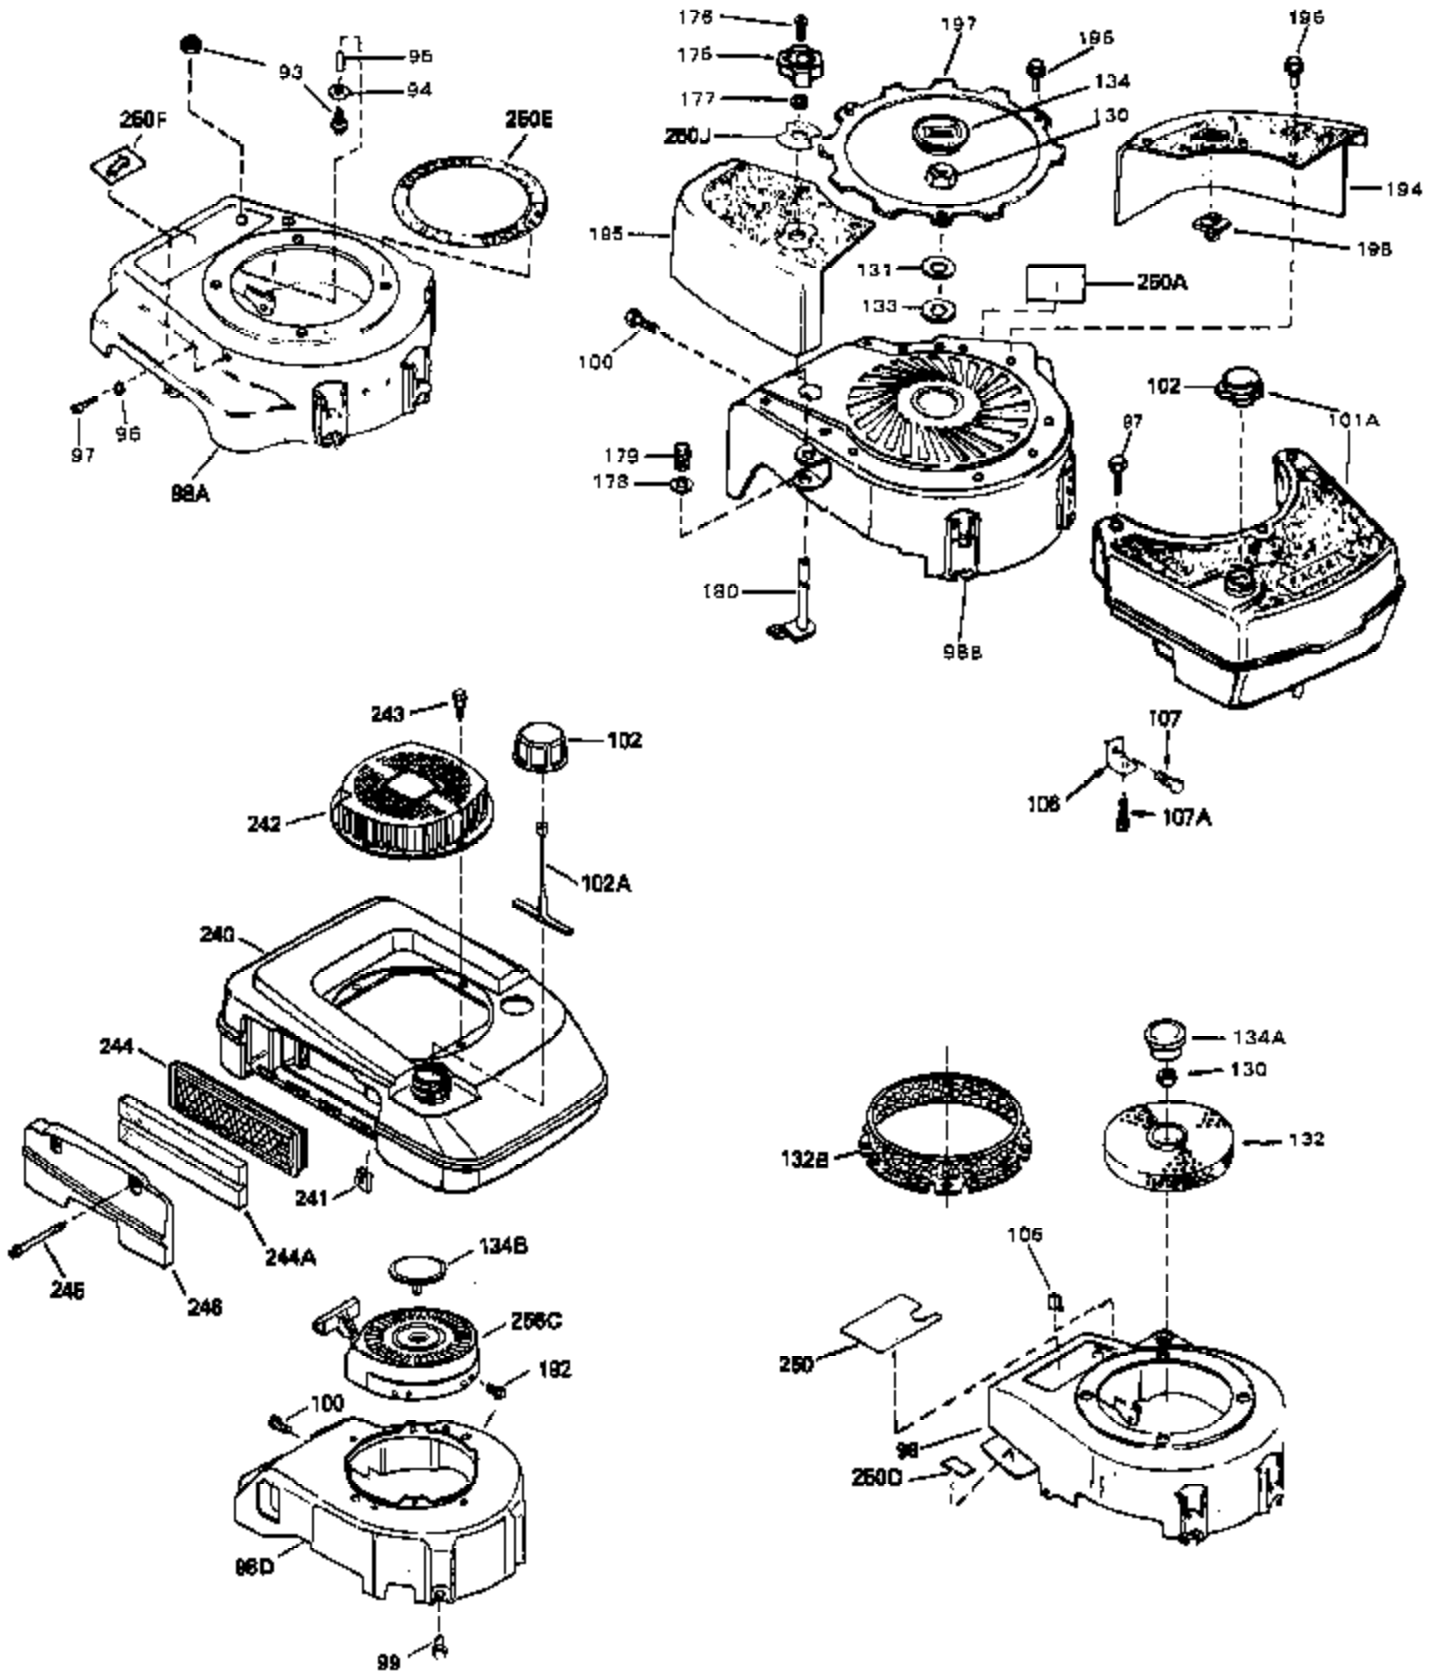

Ref #	Part Number	Qty	Description
52	32760	0	Gasket, Breather
53	32652	0	Link, Throttle
54	33151	0	Link, Governor spring
55	32755	0	Cover, Valve spring box
56	27234	0	Gasket, Breather cover
57	30063	0	Screw
59	32649	0	Gasket, Intake
60	31384A	0	Pipe, Intake
61	6201	0	Screw
62	650451	0	Screw
67	26756	0	Gasket, Carburetor
71	29752	0	Nut
75	32972	0	Cleaner, Air
76	33168	0	Clamp, Corbin
99	650831	0	Screw, Hex washer hd. Powerlok thread,
101	33881	0	Tank Assy., Fuel (Charcoal Poly, Side fill)
102	34118	0	Cap, Fuel filler (Red Plastic) (Spurt
102	410144B	0	Cap, Fuel filler (White Plastic) (Std.)
103A	31400	0	Line, Fuel (3-3/8" Metal)
103	29774	0	Line, Fuel (Braided 8.25")
103	30705	0	Line, Fuel (Braided 16")
103	34357	0	Line, Fuel (Epichlorohydrin 6-3/4")
104	26460	0	Clamp, Fuel line
115	610973	0	Terminal Assy.
121	650795	0	Screw, Hex hd. cap, Sems, 1/4-20 x 2-5/16
124	650562	0	Screw
125	30139	0	"O" Ring
125	34282	0	"O" Ring (.612 I.D. x .812 O.D. x .103
126	32799	0	Tube, Oil filler
127	29985	0	"O" Ring
128	30140	0	Dipstick, Oil (Screw In)
129	610118	0	Cover, Spark plug
130	650607	0	Nut, Flywheel
131	650815	0	Washer, Belleville
135	33086	0	Lever, Speed adj.
192A	0	0	Rivet, Pop (3/16" Dia.)
201	730207	0	Magneto-to-Solid State Conversion Kit
251	631021	0	Inlet Needle, Seat & Clip Assy.
255	631840	0	Carburetor
258	33238C	0	Gasket Set

Ref #	Part Number	Qty	Description
1	33404A	0	Cylinder Assy. (2-5/8" Bore)
2	26727	0	Pin, Dowel
50	34215	0	Breather Assy.
51	30200	0	Screw
52	32760	0	Gasket, Breather
63	650506	0	Screw
64	631036	0	Shutter, Throttle
65	631530	0	Shaft Assy., Throttle
66	631066	0	Spring, Return
72	650489	0	Screw
115	610973	0	Terminal Assy.
192A	0	0	Rivet, Pop (3/16" Dia.)
192	650737	0	Screw, Hex washer hd. taptite, 1/4-20 x 1/2
252	30548B	0	Condenser
253	30547A	0	Contact Assy., Breaker
254	610793	0	Magneto, Tecumseh (w/ring gear)
256	590429A	0	Starter, Side mount rewind