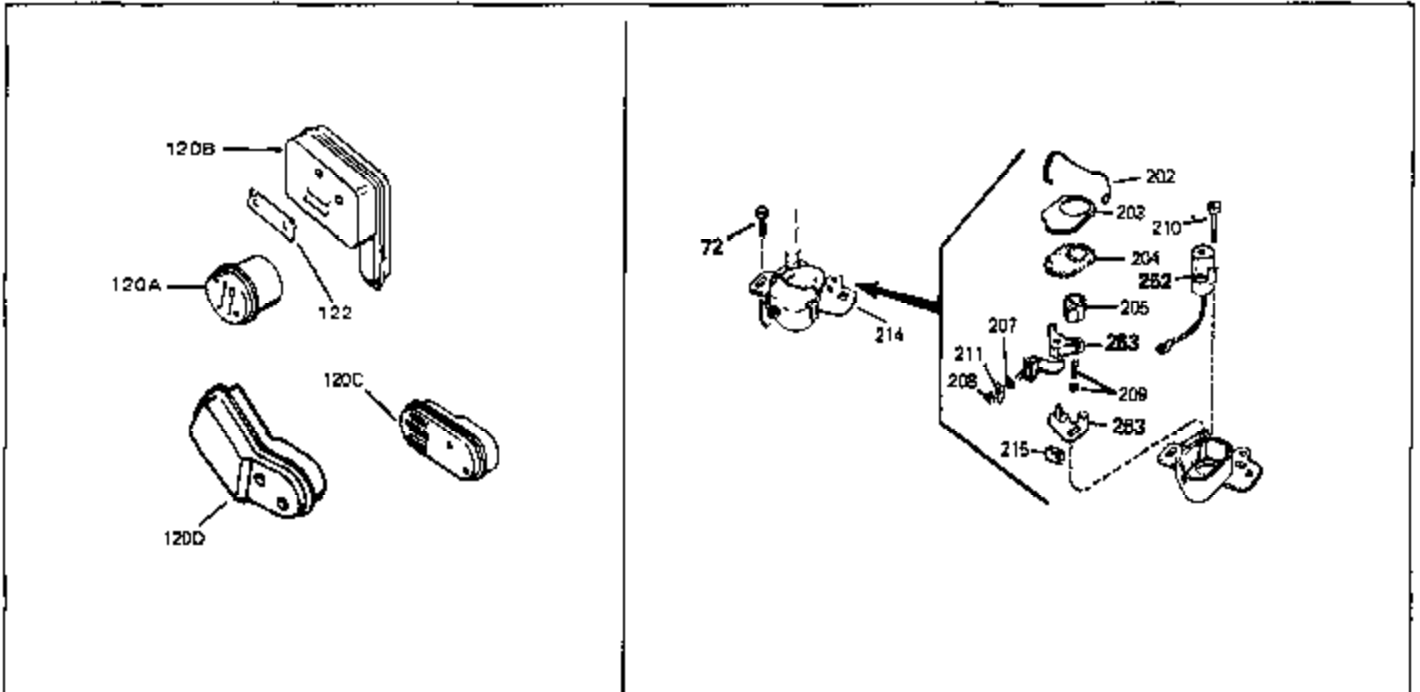

Ref #	Part Number	Qty	Description
115	610973	0	Terminal Assy.
120A	27181B	0	Muffler
239	35435	0	Filter, Pre-Air (Poly)
252	30548B	0	Condenser
253	30547A	0	Contact Assy., Breaker