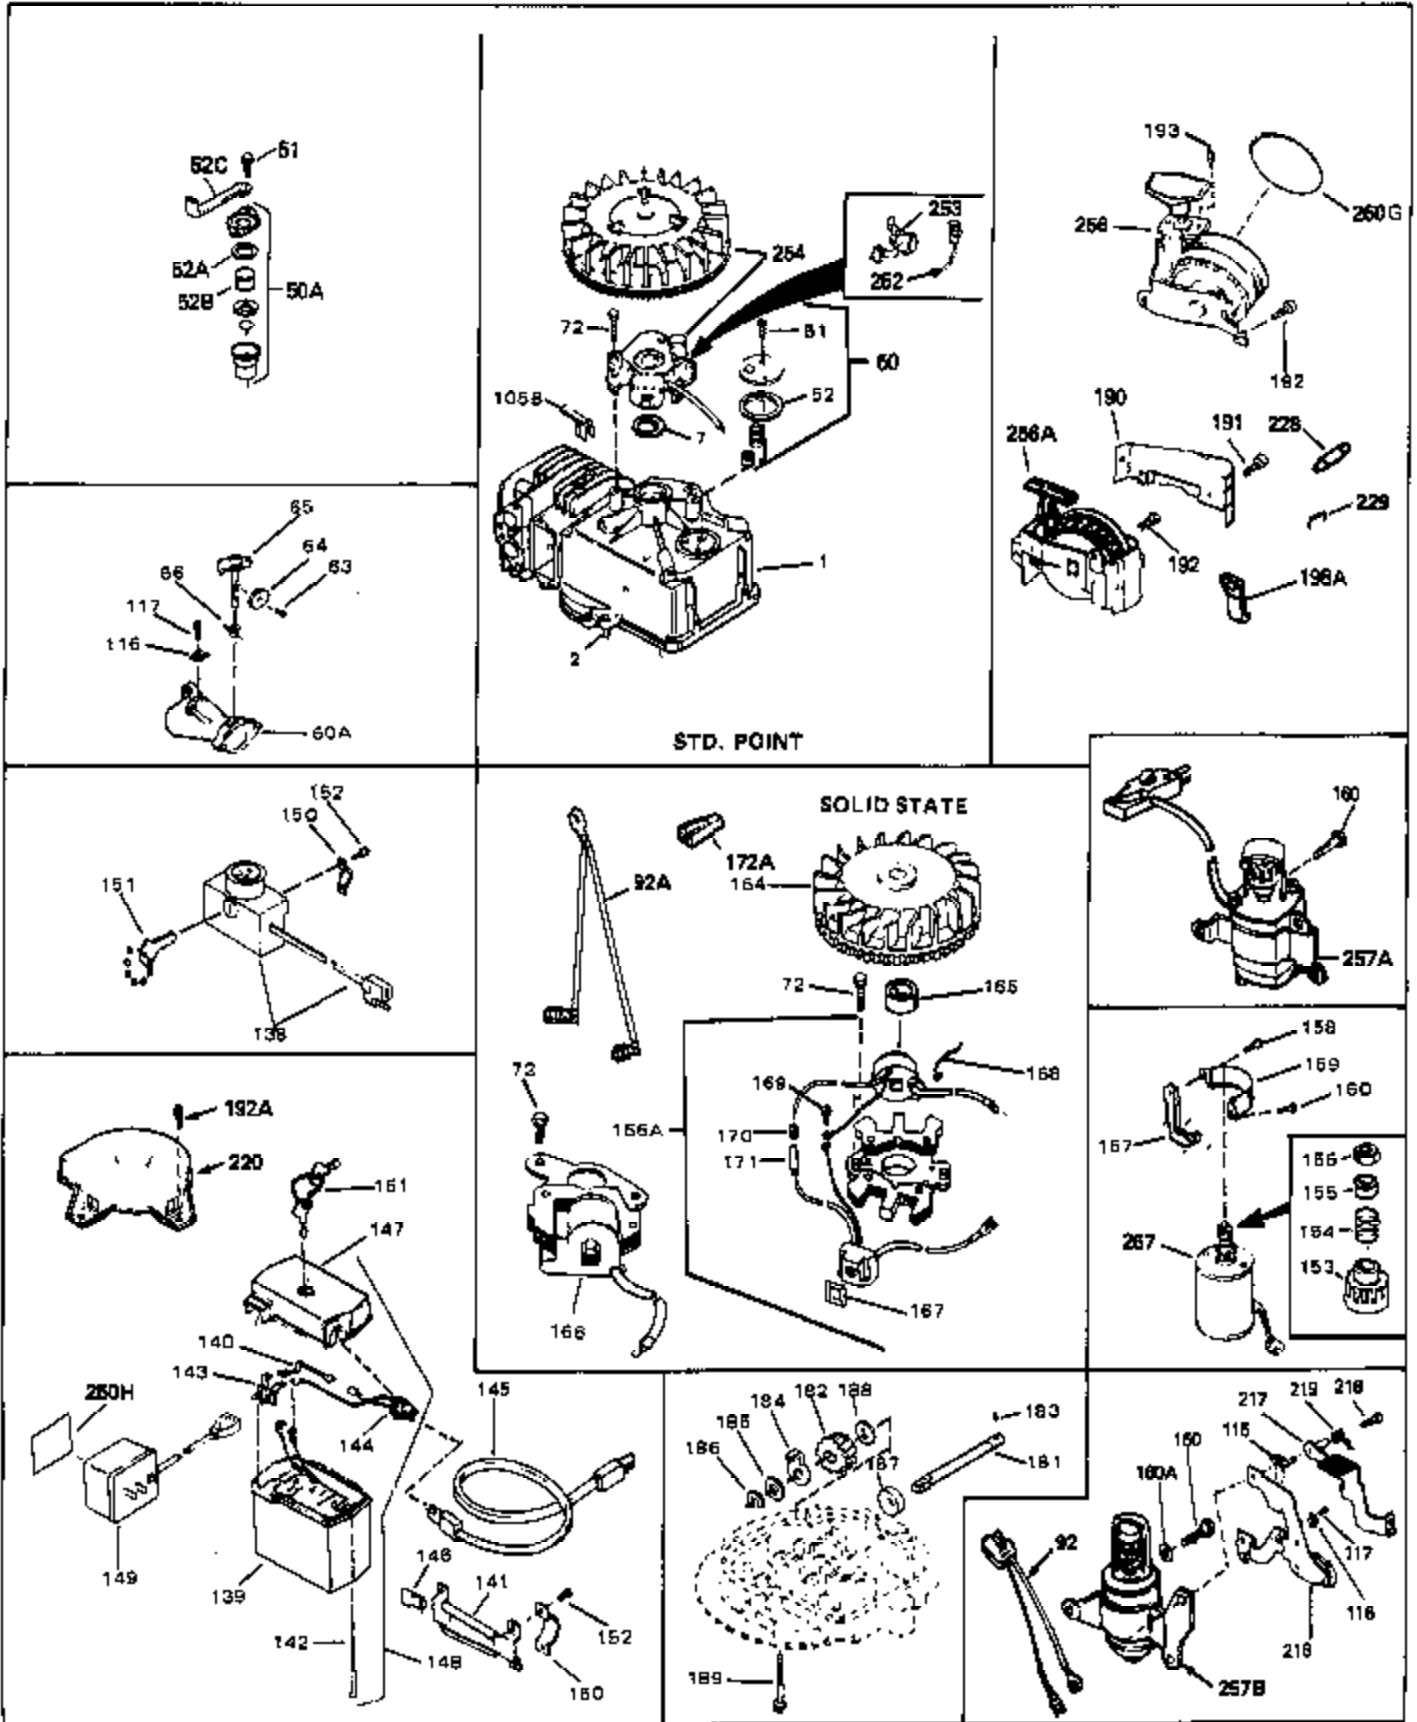

Ref #	Part Number	Qty	Description
52	32760	0	Gasket, Breather
53	32652	0	Link, Throttle
54	33151	0	Link, Governor spring
55	32755	0	Cover, Valve spring box
56	27234	0	Gasket, Breather cover
57	30063	0	Screw
59	32649	0	Gasket, Intake
60	31384A	0	Pipe, Intake
61	6201	0	Screw
62	650451	0	Screw
67	26756	0	Gasket, Carburetor
71	29752	0	Nut
75	32972	0	Cleaner, Air
76	33168	0	Clamp, Corbin
99	650831	0	Screw, Hex washer hd. Powerlok thread,
101	33881	0	Tank Assy., Fuel (Charcoal Poly, Side fill)
102	34118	0	Cap, Fuel filler (Red Plastic) (Spurt
102	410144B	0	Cap, Fuel filler (White Plastic) (Std.)
103A	31400	0	Line, Fuel (3-3/8" Metal)
103	29774	0	Line, Fuel (Braided 8.25")
103	30705	0	Line, Fuel (Braided 16")
103	34357	0	Line, Fuel (Epichlorohydrin 6-3/4")
104	26460	0	Clamp, Fuel line
115	610973	0	Terminal Assy.
121	650795	0	Screw, Hex hd. cap, Sems, 1/4-20 x 2-5/16
124	650562	0	Screw
125	30139	0	"O" Ring
125	34282	0	"O" Ring (.612 I.D. x .812 O.D. x .103
126	32799	0	Tube, Oil filler
127	29985	0	"O" Ring
128	30140	0	Dipstick, Oil (Screw In)
129	610118	0	Cover, Spark plug
130	650607	0	Nut, Flywheel
131	650815	0	Washer, Belleville
135	33086	0	Lever, Speed adj.
192A	0	0	Rivet, Pop (3/16" Dia.)
201	730207	0	Magneto-to-Solid State Conversion Kit
251	631021	0	Inlet Needle, Seat & Clip Assy.
255	631840	0	Carburetor
258	33238C	0	Gasket Set

Ref #	Part Number	Qty	Description
1	33404A	0	Cylinder Assy. (2-5/8" Bore)
2	26727	0	Pin, Dowel
50	34215	0	Breather Assy.
51	30200	0	Screw
52	32760	0	Gasket, Breather
63	650506	0	Screw
64	631036	0	Shutter, Throttle
65	631530	0	Shaft Assy., Throttle
66	631066	0	Spring, Return
72	650489	0	Screw
115	610973	0	Terminal Assy.
192A	0	0	Rivet, Pop (3/16" Dia.)
192	650737	0	Screw, Hex washer hd. taptite, 1/4-20 x 1/2
252	30548B	0	Condenser
253	30547A	0	Contact Assy., Breaker
254	610793	0	Magneto, Tecumseh (w/ring gear)
256	590429A	0	Starter, Side mount rewind