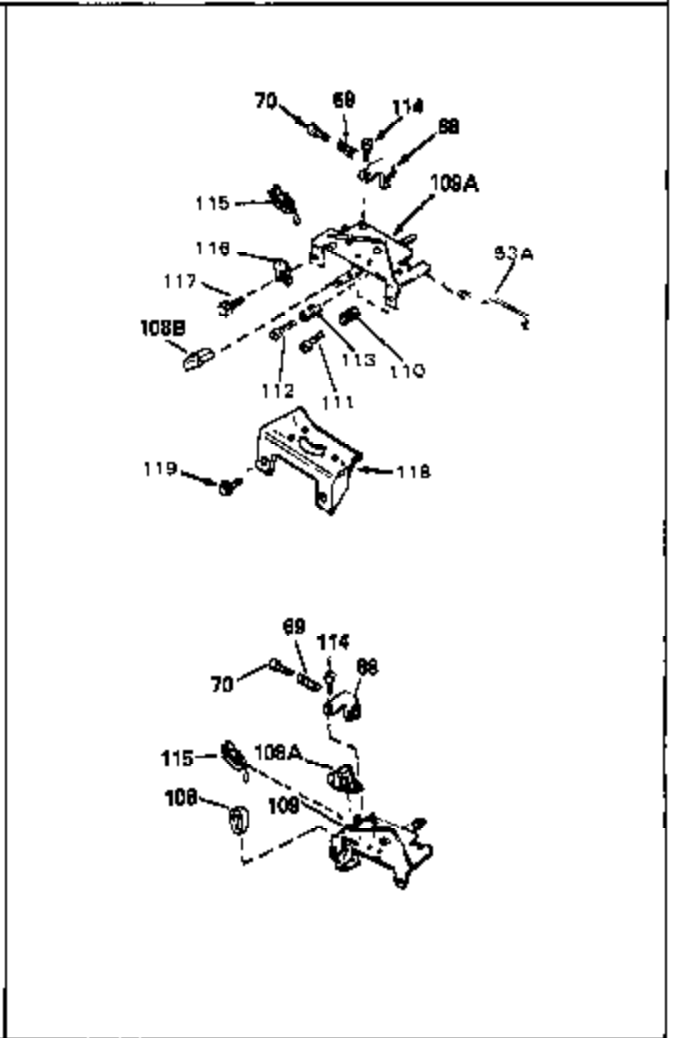

Ref #	Part Number	Qty	Description
115	610973	0	Terminal Assy.
120A	27181B	0	Muffler
239	35435	0	Filter, Pre-Air (Poly)
252	30548B	0	Condenser
253	30547A	0	Contact Assy., Breaker