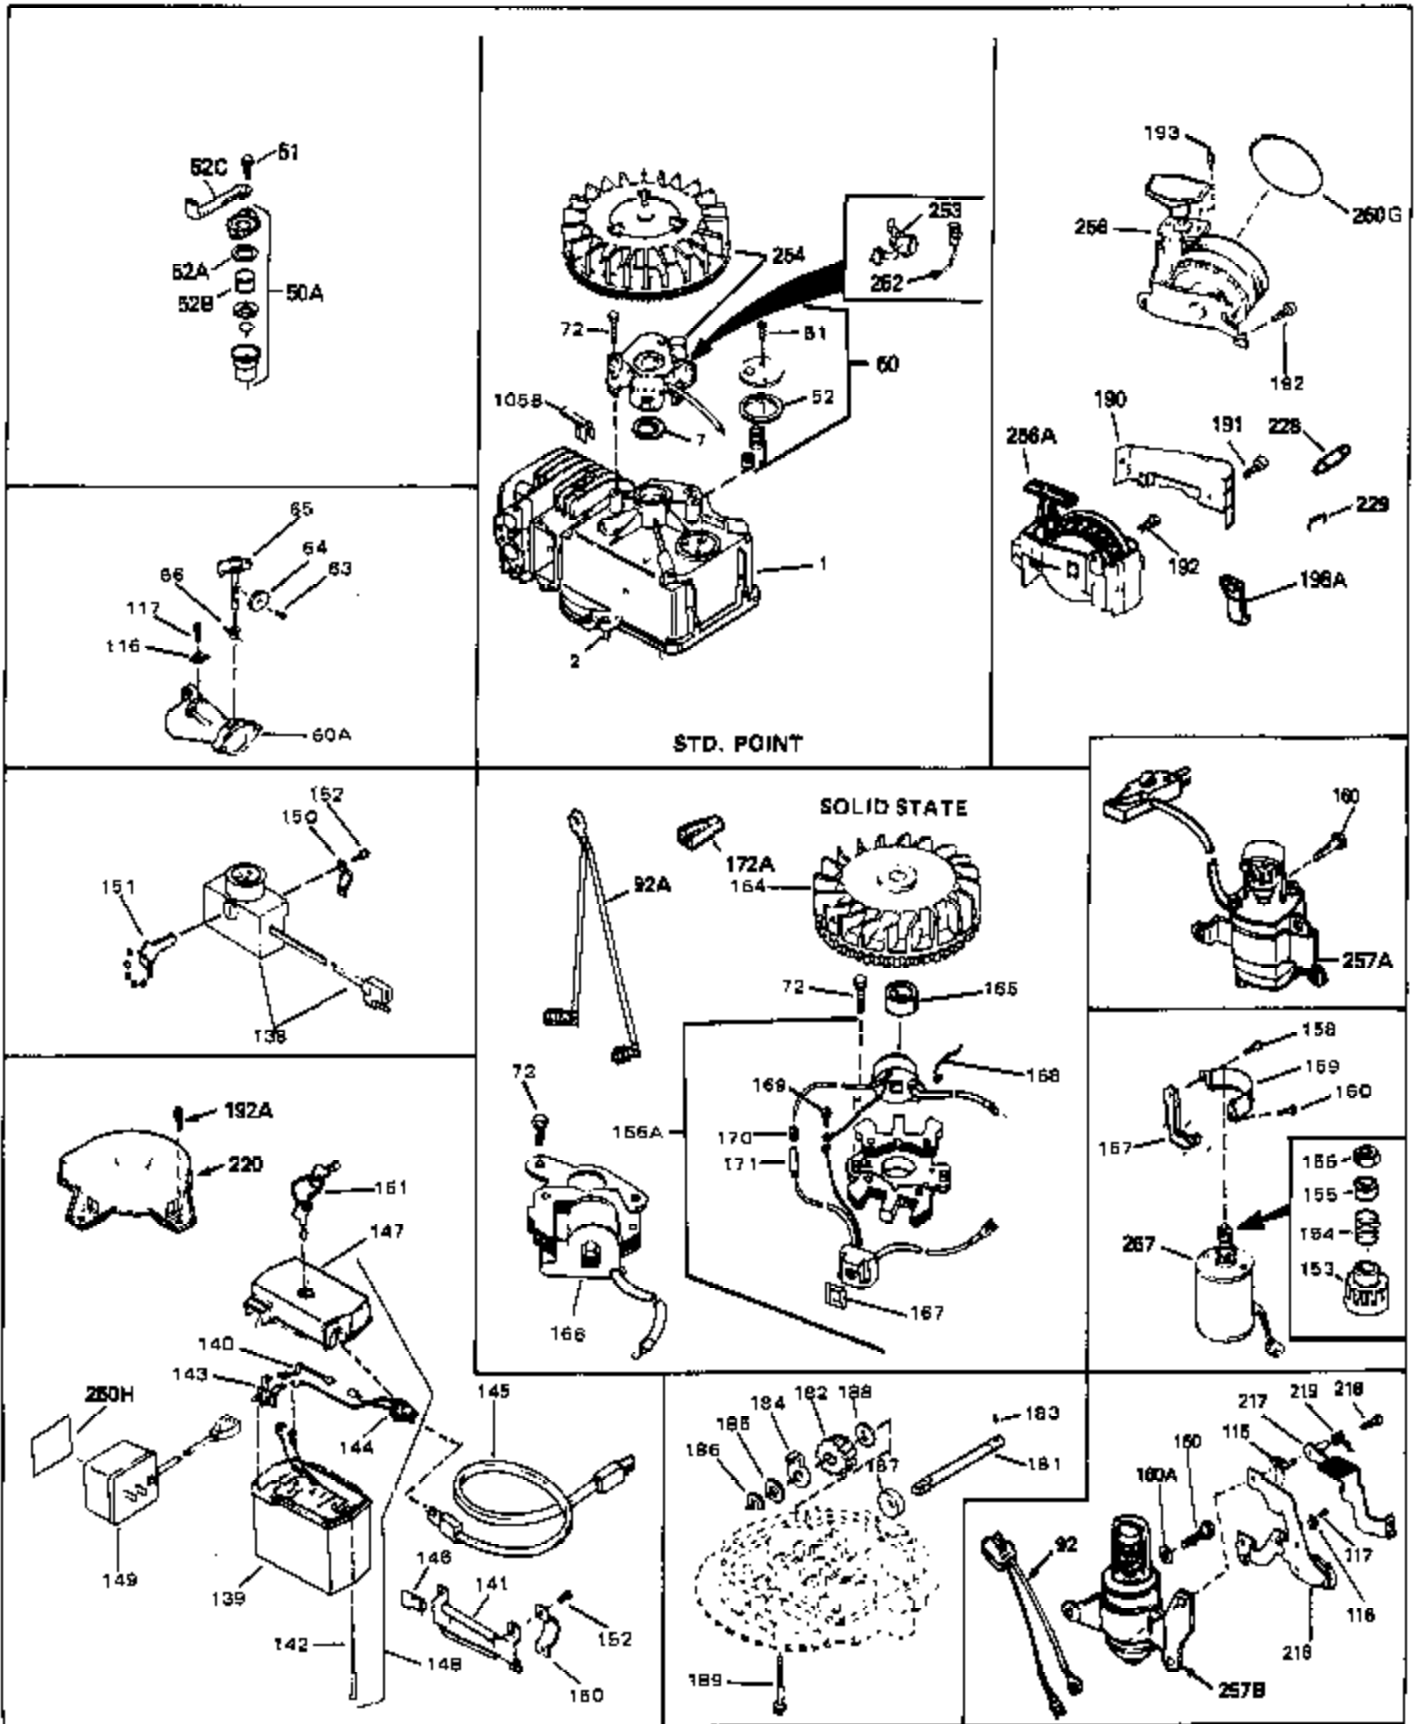

Ref #	Part Number	Qty	Description
1	33404A	0	Cylinder Assy. (2-5/8" Bore)
2	26727	0	Pin, Dowel
50	34215	0	Breather Assy.
51	30200	0	Screw
52	32760	0	Gasket, Breather
63	650506	0	Screw
64	631036	0	Shutter, Throttle
65	631530	0	Shaft Assy., Throttle
66	631066	0	Spring, Return
72	650489	0	Screw
115	610973	0	Terminal Assy.
181	31748	0	Shaft, P.T.O.
182	31746	0	Gear, Worm
184	31745	0	Washer, Tang
185	31787	0	Washer, Flat
186	31749	0	Ring, Retaining
187	31744	0	Seal, Oil
188	31747	0	Washer, Thrust
189	650492	0	Screw
192A	0	0	Rivet, Pop (3/16" Dia.)
192	650737	0	Screw, Hex washer hd. taptite, 1/4-20 x 1/2
252	30548B	0	Condenser
253	30547A	0	Contact Assy., Breaker
254	610793	0	Magneto, Tecumseh (w/ring gear)
256	590429A	0	Starter, Side mount rewind