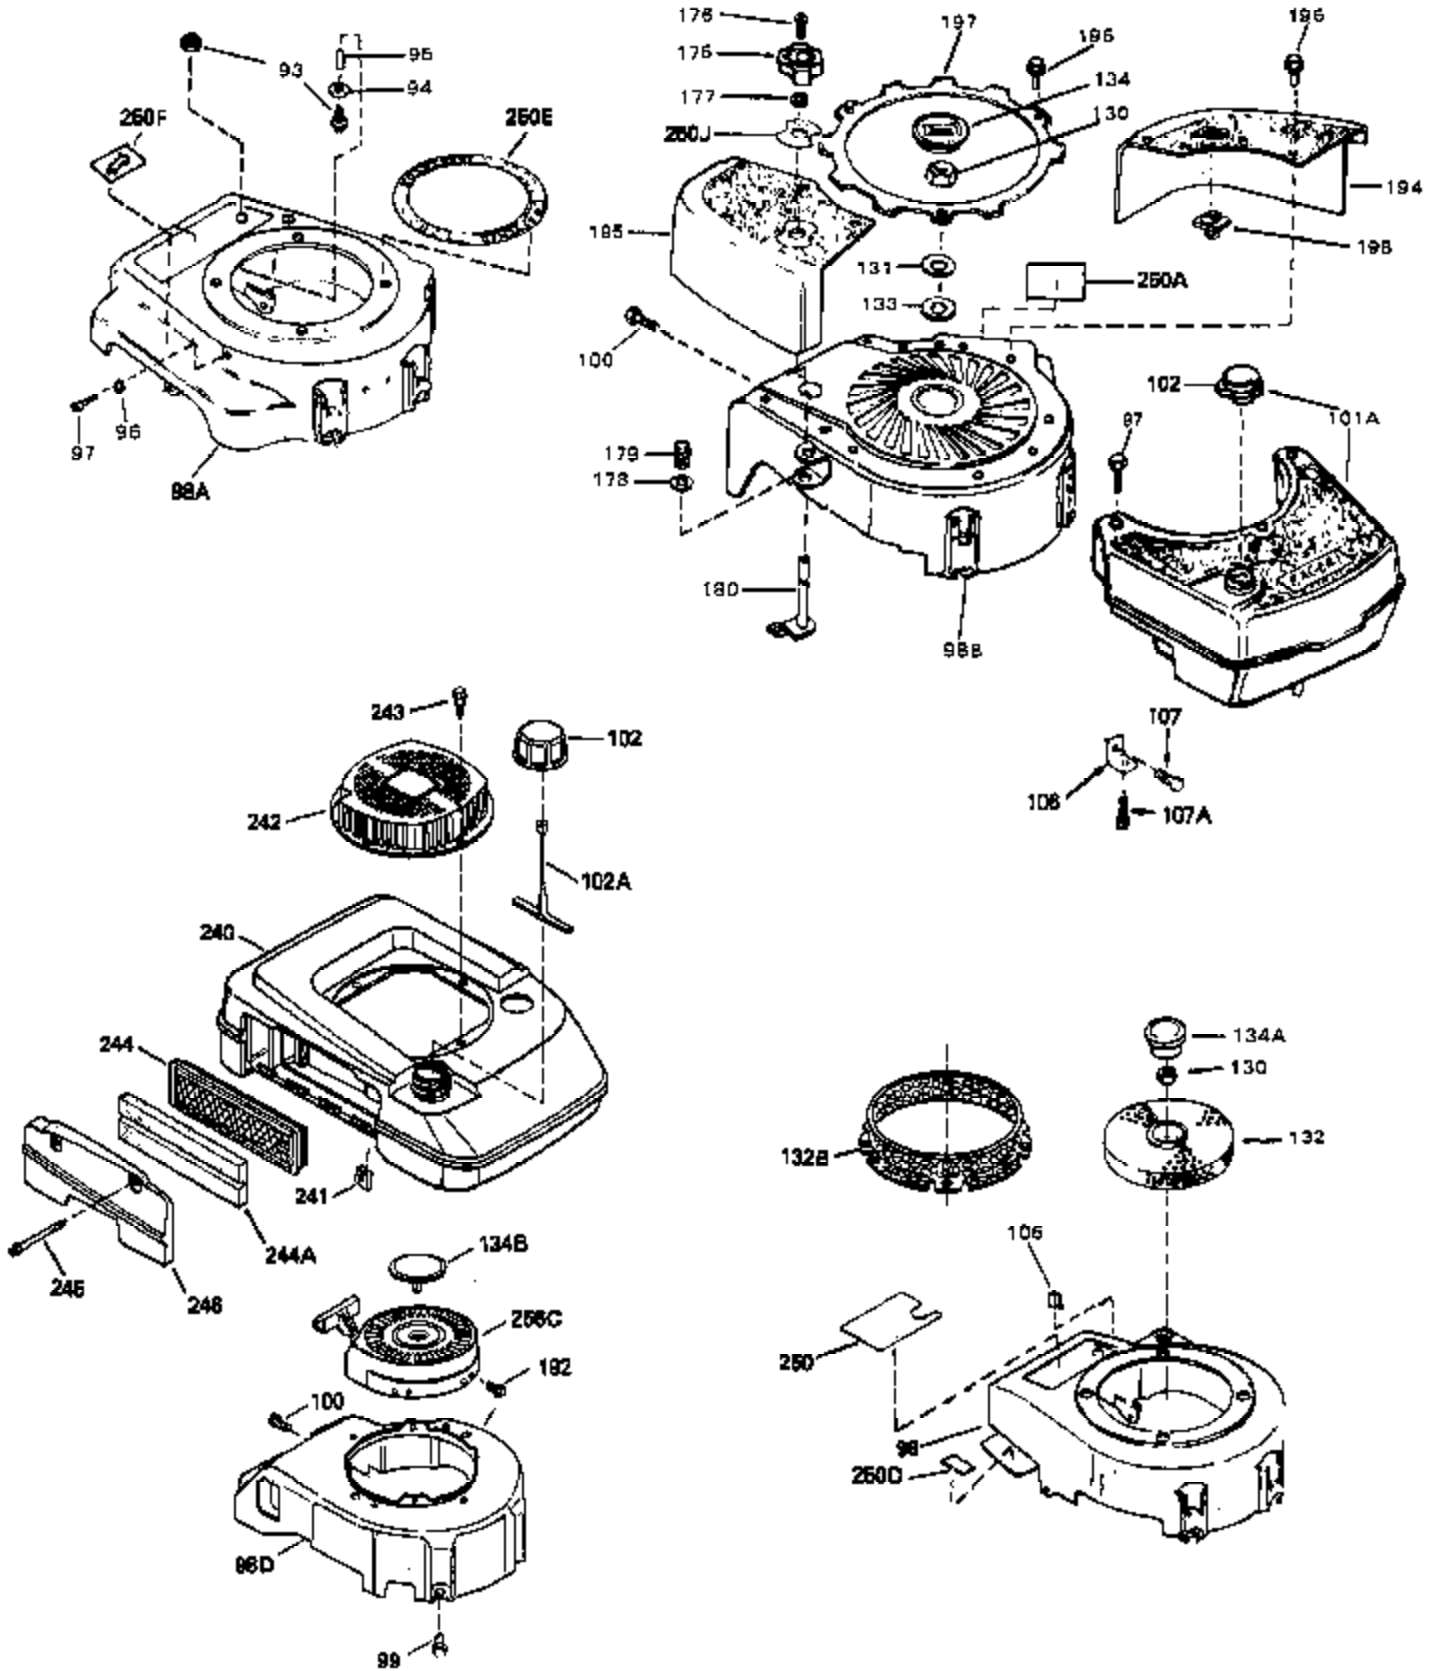

Ref #	Part Number	Qty	Description
1	33404A	0	Cylinder Assy. (2-5/8" Bore)
2	26727	0	Pin, Dowel
50	34215	0	Breather Assy.
51	30200	0	Screw
52	32760	0	Gasket, Breather
63	650506	0	Screw
64	631036	0	Shutter, Throttle
65	631530	0	Shaft Assy., Throttle
66	631066	0	Spring, Return
72	650489	0	Screw
115	610973	0	Terminal Assy.
181	31748	0	Shaft, P.T.O.
182	31746	0	Gear, Worm
184	31745	0	Washer, Tang
185	31787	0	Washer, Flat
186	31749	0	Ring, Retaining
187	31744	0	Seal, Oil
188	31747	0	Washer, Thrust
189	650492	0	Screw
192A	0	0	Rivet, Pop (3/16" Dia.)
192	650737	0	Screw, Hex washer hd. taptite, 1/4-20 x 1/2
252	30548B	0	Condenser
253	30547A	0	Contact Assy., Breaker
254	610793	0	Magneto, Tecumseh (w/ring gear)
256	590429A	0	Starter, Side mount rewind