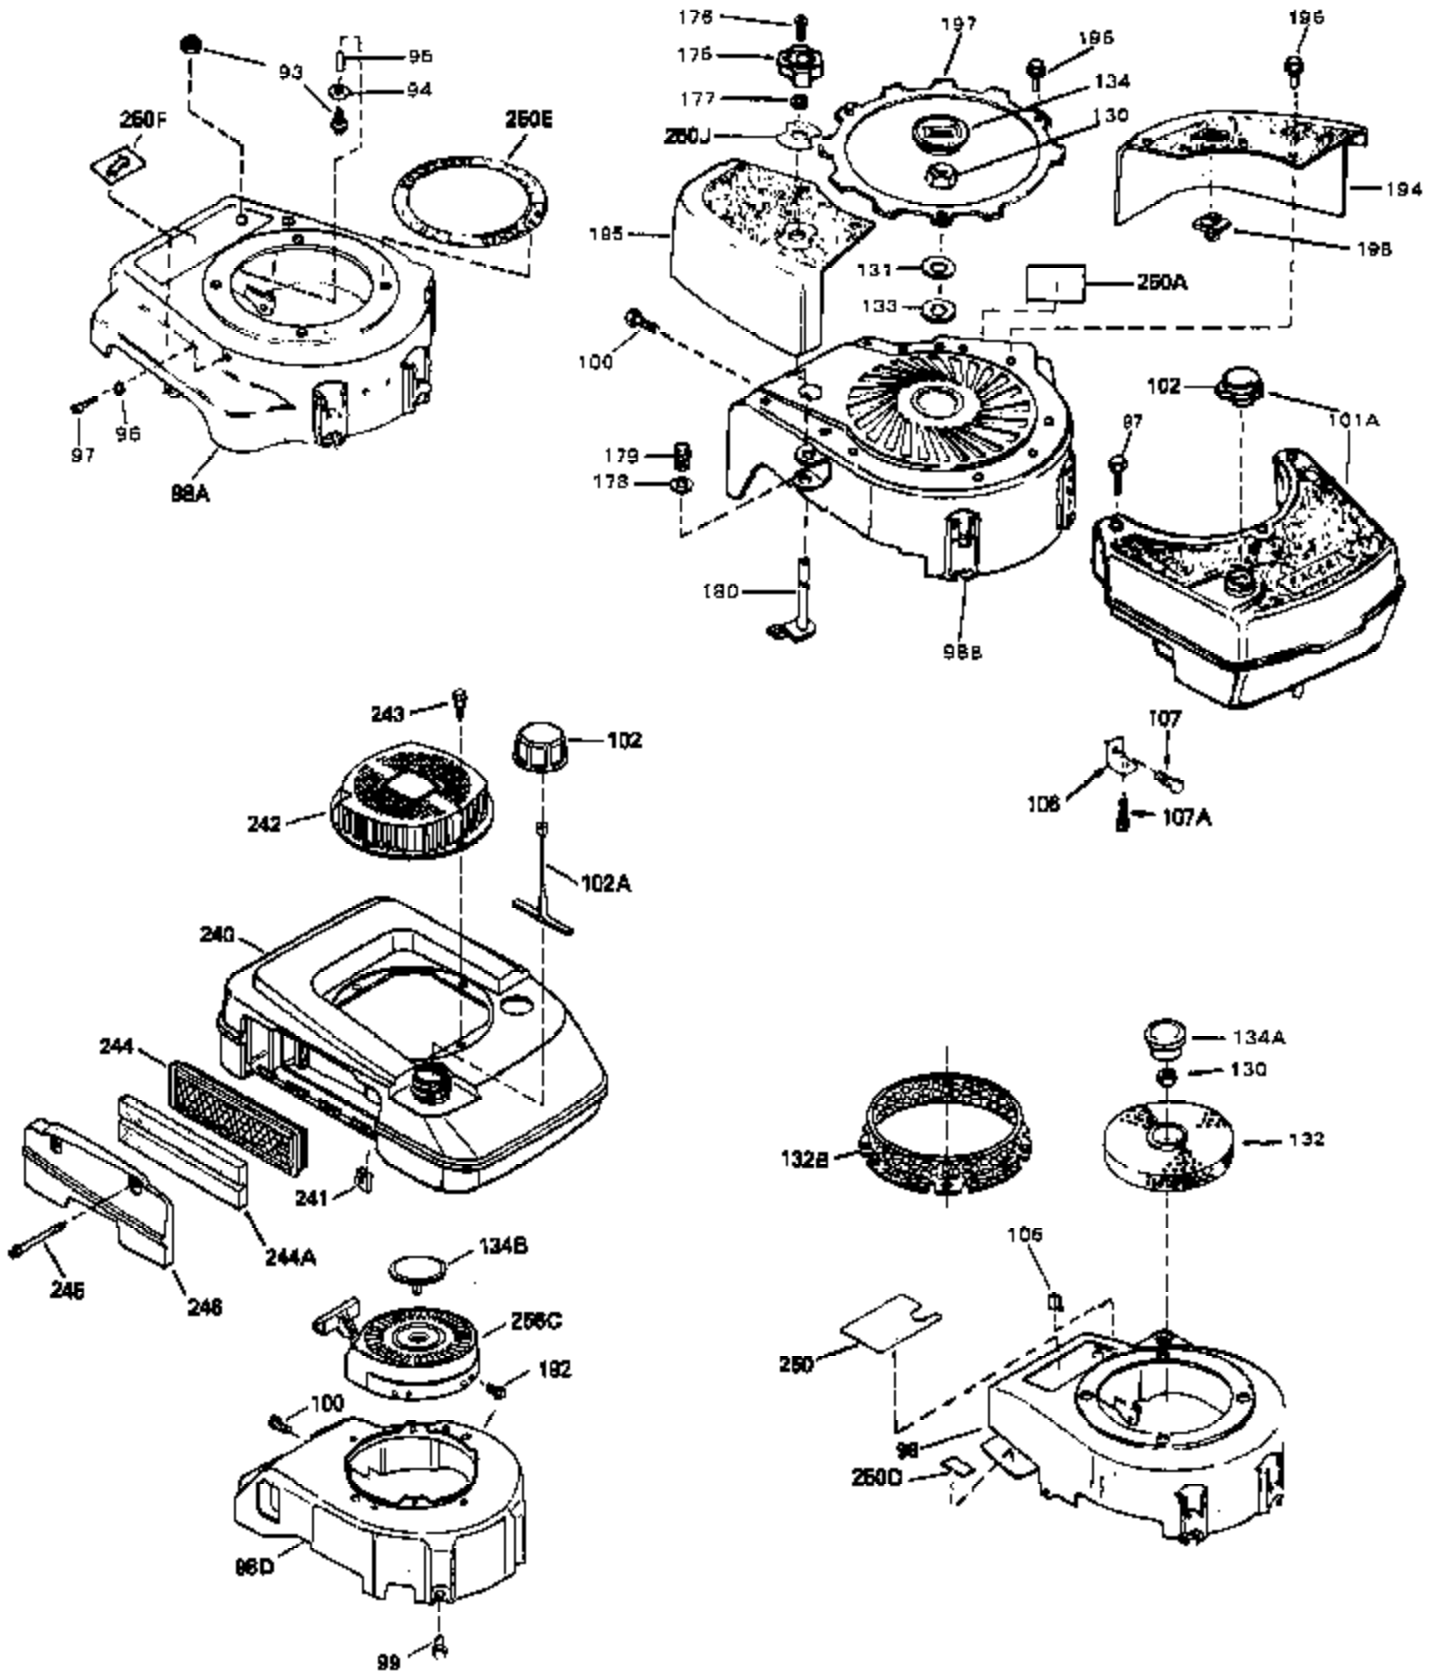

Ref #	Part Number	Qty	Description
1	33405	0	Cylinder Assy. (2-5/8" Bore)
2	26727	0	Pin, Dowel
50	34215	0	Breather Assy.
51	30200	0	Screw
52	32760	0	Gasket, Breather
63	650506	0	Screw
64	631036	0	Shutter, Throttle
65	631530	0	Shaft Assy., Throttle
66	631066	0	Spring, Return
72	650489	0	Screw
105B	29443	0	Clip, Fuel line
115	610973	0	Terminal Assy.
164	610849A	0	Flywheel (Solid State)
165	34080	0	Spacer, Flywheel key
166A	610893	0	Stator Plate Assy.
167	610738	0	Clip, Coil shield
168	31311	0	Clip, Coil locking
169	32016	0	Screw, Pan hd. self-tap, 8-32 x 1/2
170	610928	0	Connector
171	610929	0	Sleeve, Insulation
192A	0	0	Rivet, Pop (3/16" Dia.)
192	650737	0	Screw, Hex washer hd. taptite, 1/4-20 x 1/2
256	590429A	0	Starter, Side mount rewind