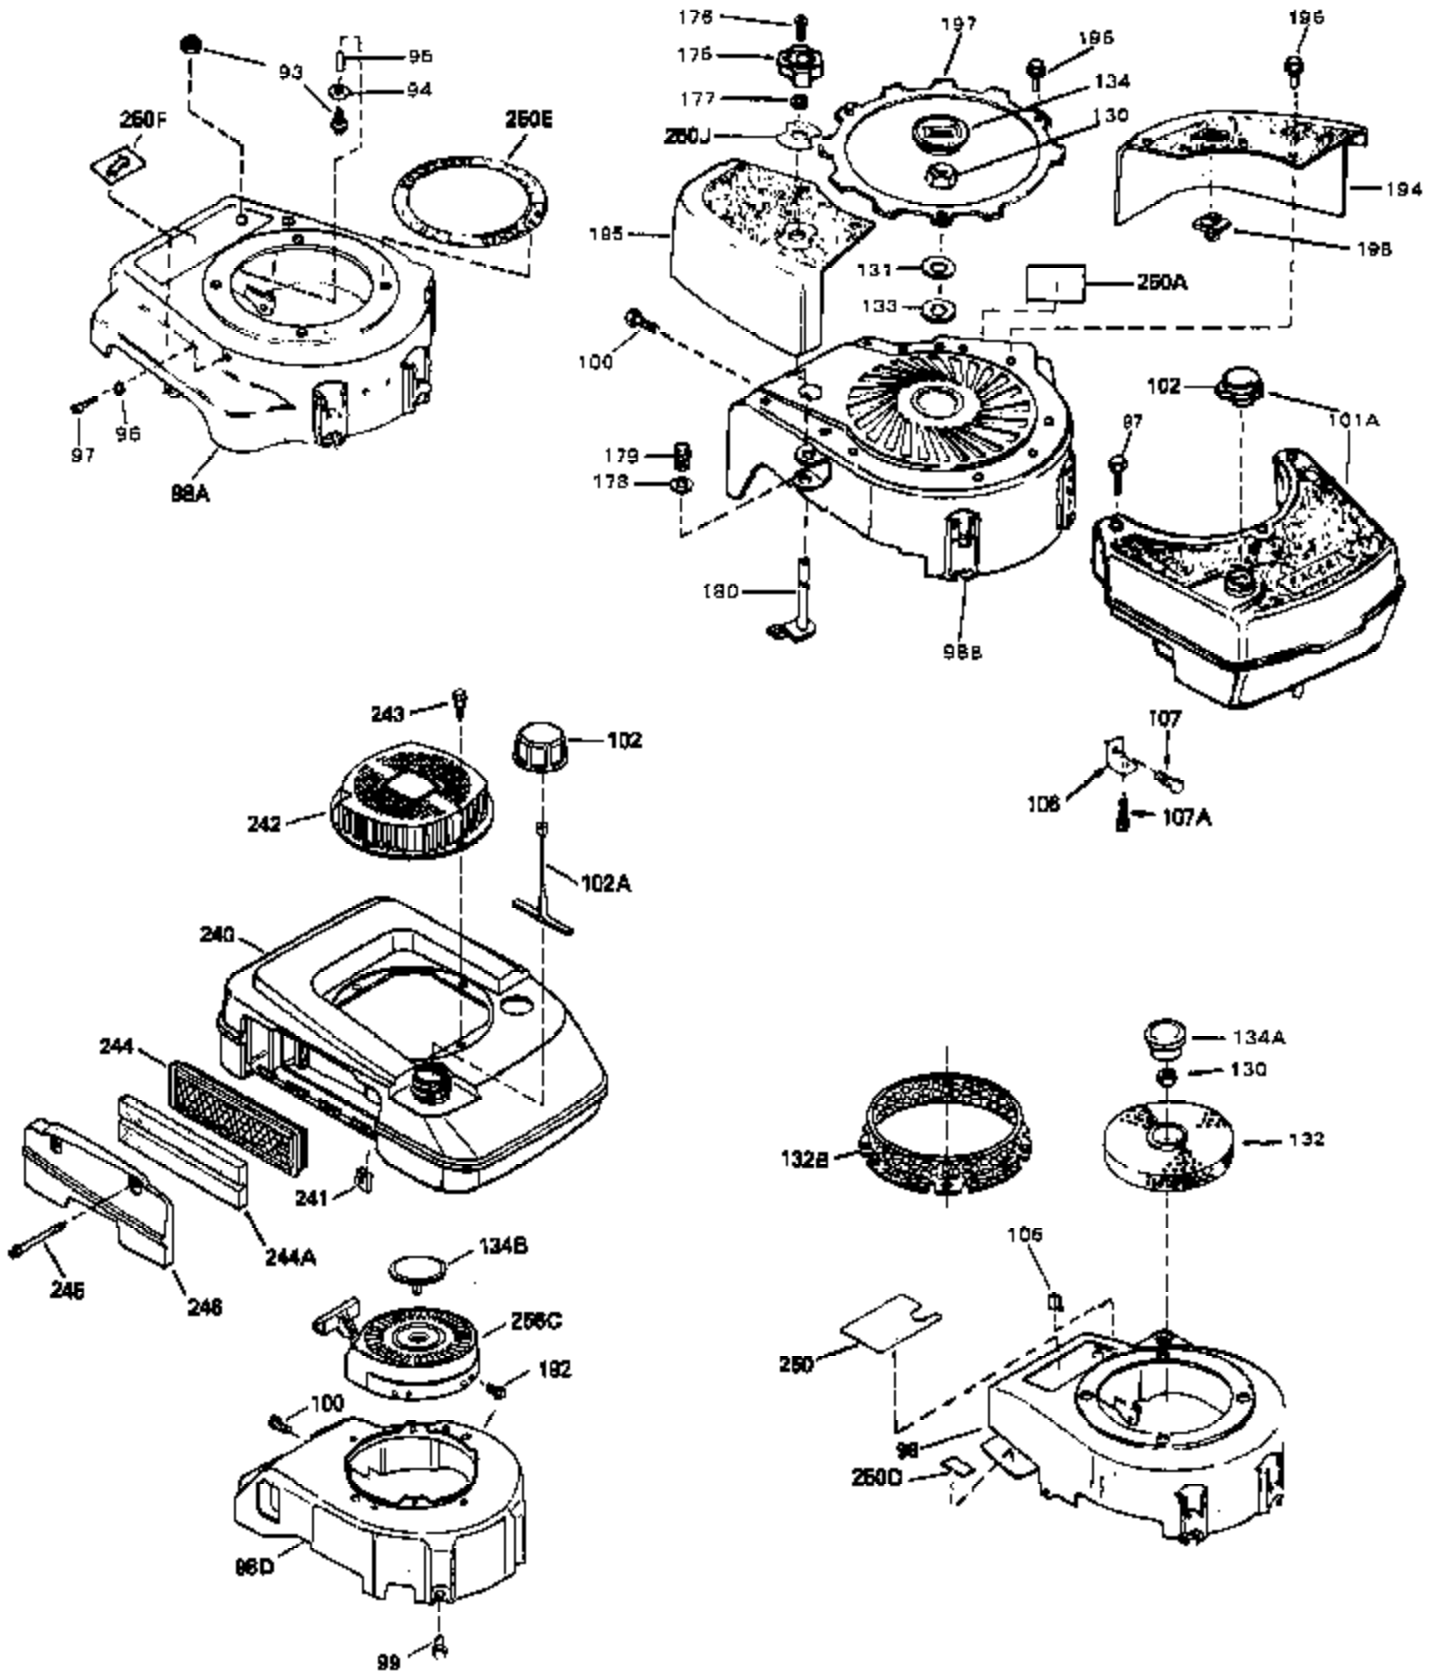

Ref #	Part Number	Qty	Description
1	33404A	0	Cylinder Assy. (2-5/8" Bore)
2	26727	0	Pin, Dowel
7	33876	0	Gasket, Stator
50	34215	0	Breather Assy.
51	30200	0	Screw
52	32760	0	Gasket, Breather
63	650506	0	Screw
64	631036	0	Shutter, Throttle
65	631530	0	Shaft Assy., Throttle
66	631066	0	Spring, Return
72	650489	0	Screw
92A	34231	0	Wire, Ground (One female fitting & one
115	610973	0	Terminal Assy.
192A	0	0	Rivet, Pop (3/16" Dia.)
192	650802	0	Screw, Hex washer hd. taptite, 1/4-20 x 5/8
252	30548B	0	Condenser
253	30547A	0	Contact Assy., Breaker
254	610793A	0	Magneto, Tecumseh (w/ring gear)
256A	590531	0	Starter, Side mount rewind