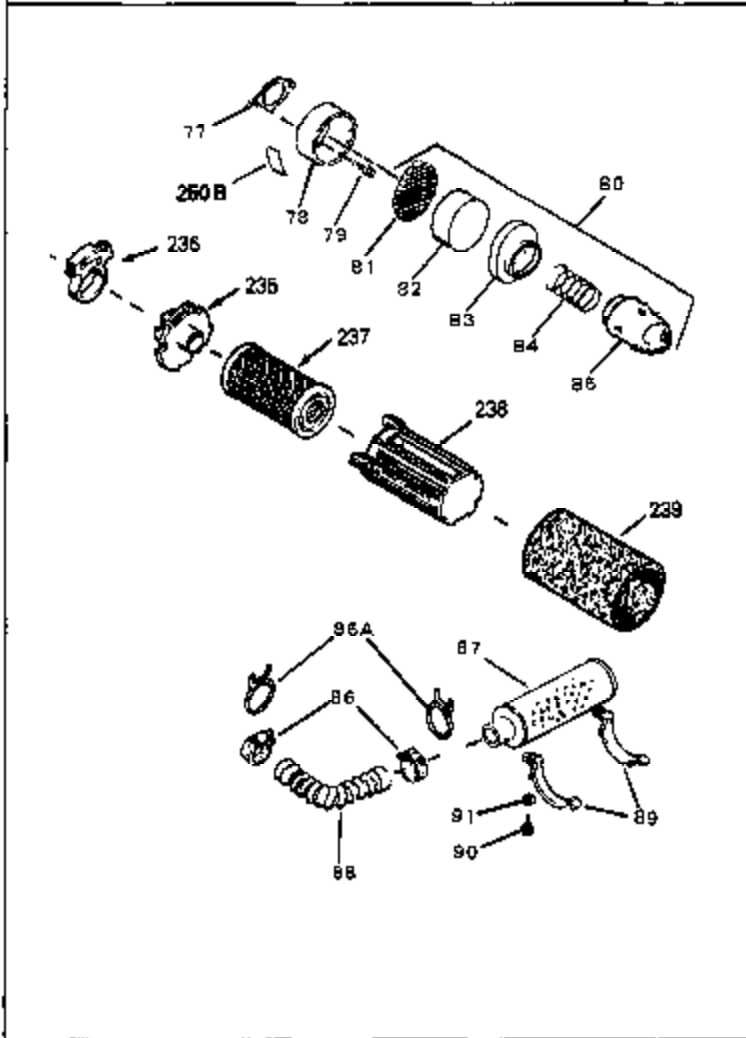

Ref #	Part Number	Qty	Description
53A	33133	0	Link, Throttle
77	27272	0	Gasket, Air cleaner
86A	33143	0	Clamp, Corbin
87	32796	0	Filter, Air cleaner
88	33142	0	Tube, Air intake
89	32797	0	Retainer, Air cleaner
90	650665	0	Screw
108	32410	0	Knob, Speed control
109A	32264A	0	Control Assy., Speed
112	650549	0	Screw
113	31342	0	Spring, Compression
114	30200	0	Screw
115	610973	0	Terminal Assy.
120A	27181B	0	Muffler
239	35435	0	Filter, Pre-Air (Poly)
252	30548B	0	Condenser
253	30547A	0	Contact Assy., Breaker