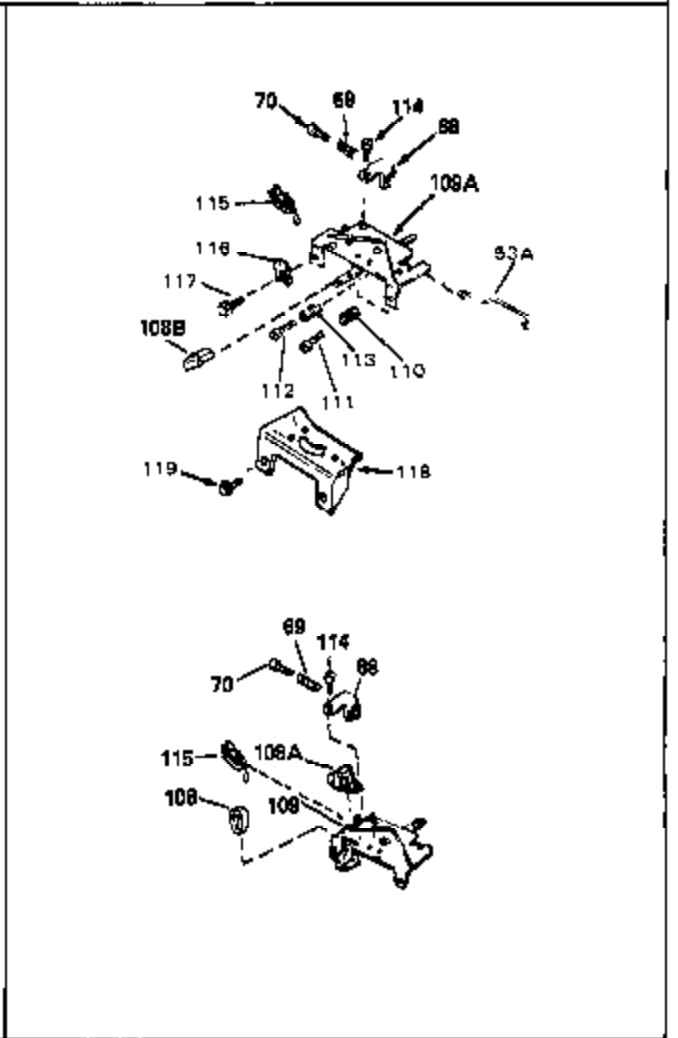

Ref #	Part Number	Qty	Description
53A	33133	0	Link, Throttle
77	27272	0	Gasket, Air cleaner
86A	33143	0	Clamp, Corbin
87	32796	0	Filter, Air cleaner
88	33142	0	Tube, Air intake
89	32797	0	Retainer, Air cleaner
90	650665	0	Screw
108	32410	0	Knob, Speed control
109A	32264A	0	Control Assy., Speed
112	650549	0	Screw
113	31342	0	Spring, Compression
114	30200	0	Screw
115	610973	0	Terminal Assy.
120A	27181B	0	Muffler
239	35435	0	Filter, Pre-Air (Poly)
252	30548B	0	Condenser
253	30547A	0	Contact Assy., Breaker