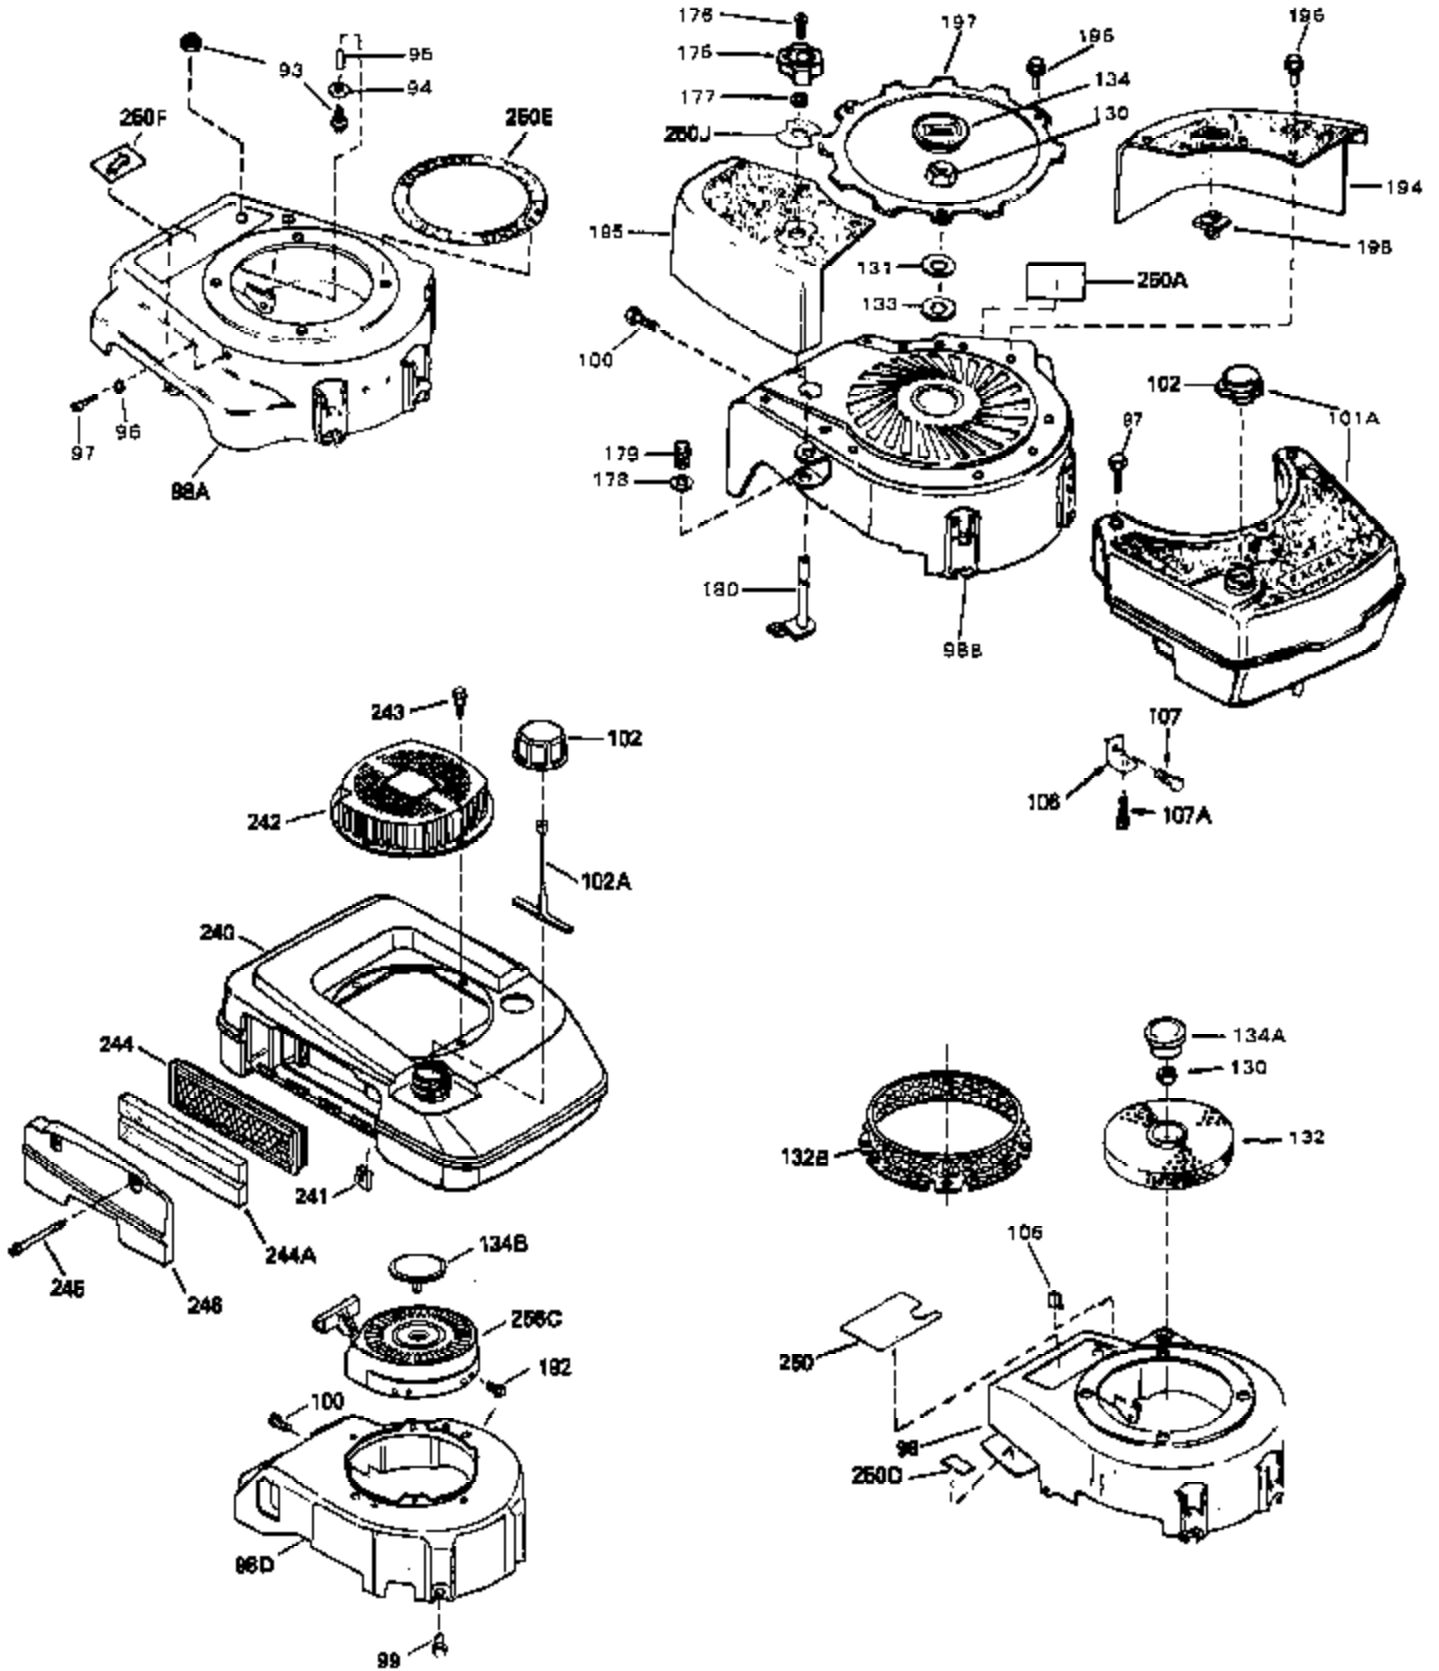

Ref #	Part Number	Qty	Description
52	32760	0	Gasket, Breather
54	33151	0	Link, Governor spring
55	32755	0	Cover, Valve spring box
56	27234	0	Gasket, Breather cover
57	30063	0	Screw
59	32649	0	Gasket, Intake
60	31384A	0	Pipe, Intake
61	6201	0	Screw
62	650451	0	Screw
67	26756	0	Gasket, Carburetor
71	29752	0	Nut
73	32971	0	Adapter, Air cleaner
74	650709	0	Screw
99	650831	0	Screw, Hex washer hd. Powerlok thread,
102	34118	0	Cap, Fuel filler (Red Plastic) (Spurt
102	410144B	0	Cap, Fuel filler (White Plastic) (Std.)
103	29774	0	Line, Fuel (Braided 8.25")
103	30705	0	Line, Fuel (Braided 16")
103	34357	0	Line, Fuel (Epichlorohydrin 6-3/4")
104	26460	0	Clamp, Fuel line
115	610973	0	Terminal Assy.
121	650795	0	Screw, Hex hd. cap, Sems, 1/4-20 x 2-5/16
124	650562	0	Screw
125	30139	0	"O" Ring
125	34282	0	"O" Ring (.612 I.D. x .812 O.D. x .103
126	32799	0	Tube, Oil filler
127	29985	0	"O" Ring
128	30140	0	Dipstick, Oil (Screw In)
129	610118	0	Cover, Spark plug
129A	27276	0	Cover, Spark plug
130	650607	0	Nut, Flywheel
131	650815	0	Washer, Belleville
192A	0	0	Rivet, Pop (3/16" Dia.)
201	730207	0	Magneto-to-Solid State Conversion Kit
250C	31353	0	Decal, Instruction
251	631021	0	Inlet Needle, Seat & Clip Assy.
255	631597	0	Carburetor
258	33238C	0	Gasket Set

Ref #	Part Number	Qty	Description
1	33404A	0	Cylinder Assy. (2-5/8" Bore)
2	26727	0	Pin, Dowel
50	34215	0	Breather Assy.
51	30200	0	Screw
52	32760	0	Gasket, Breather
63	650506	0	Screw
64	631036	0	Shutter, Throttle
65	631530	0	Shaft Assy., Throttle
66	631066	0	Spring, Return
72	650489	0	Screw
92A	34231	0	Wire, Ground (One female fitting & one
115	610973	0	Terminal Assy.
192A	0	0	Rivet, Pop (3/16" Dia.)
192	650737	0	Screw, Hex washer hd. taptite, 1/4-20 x 1/2
252	30548B	0	Condenser
253	30547A	0	Contact Assy., Breaker
254	610793	0	Magneto, Tecumseh (w/ring gear)
256	590450A	0	Starter, Side mount rewind