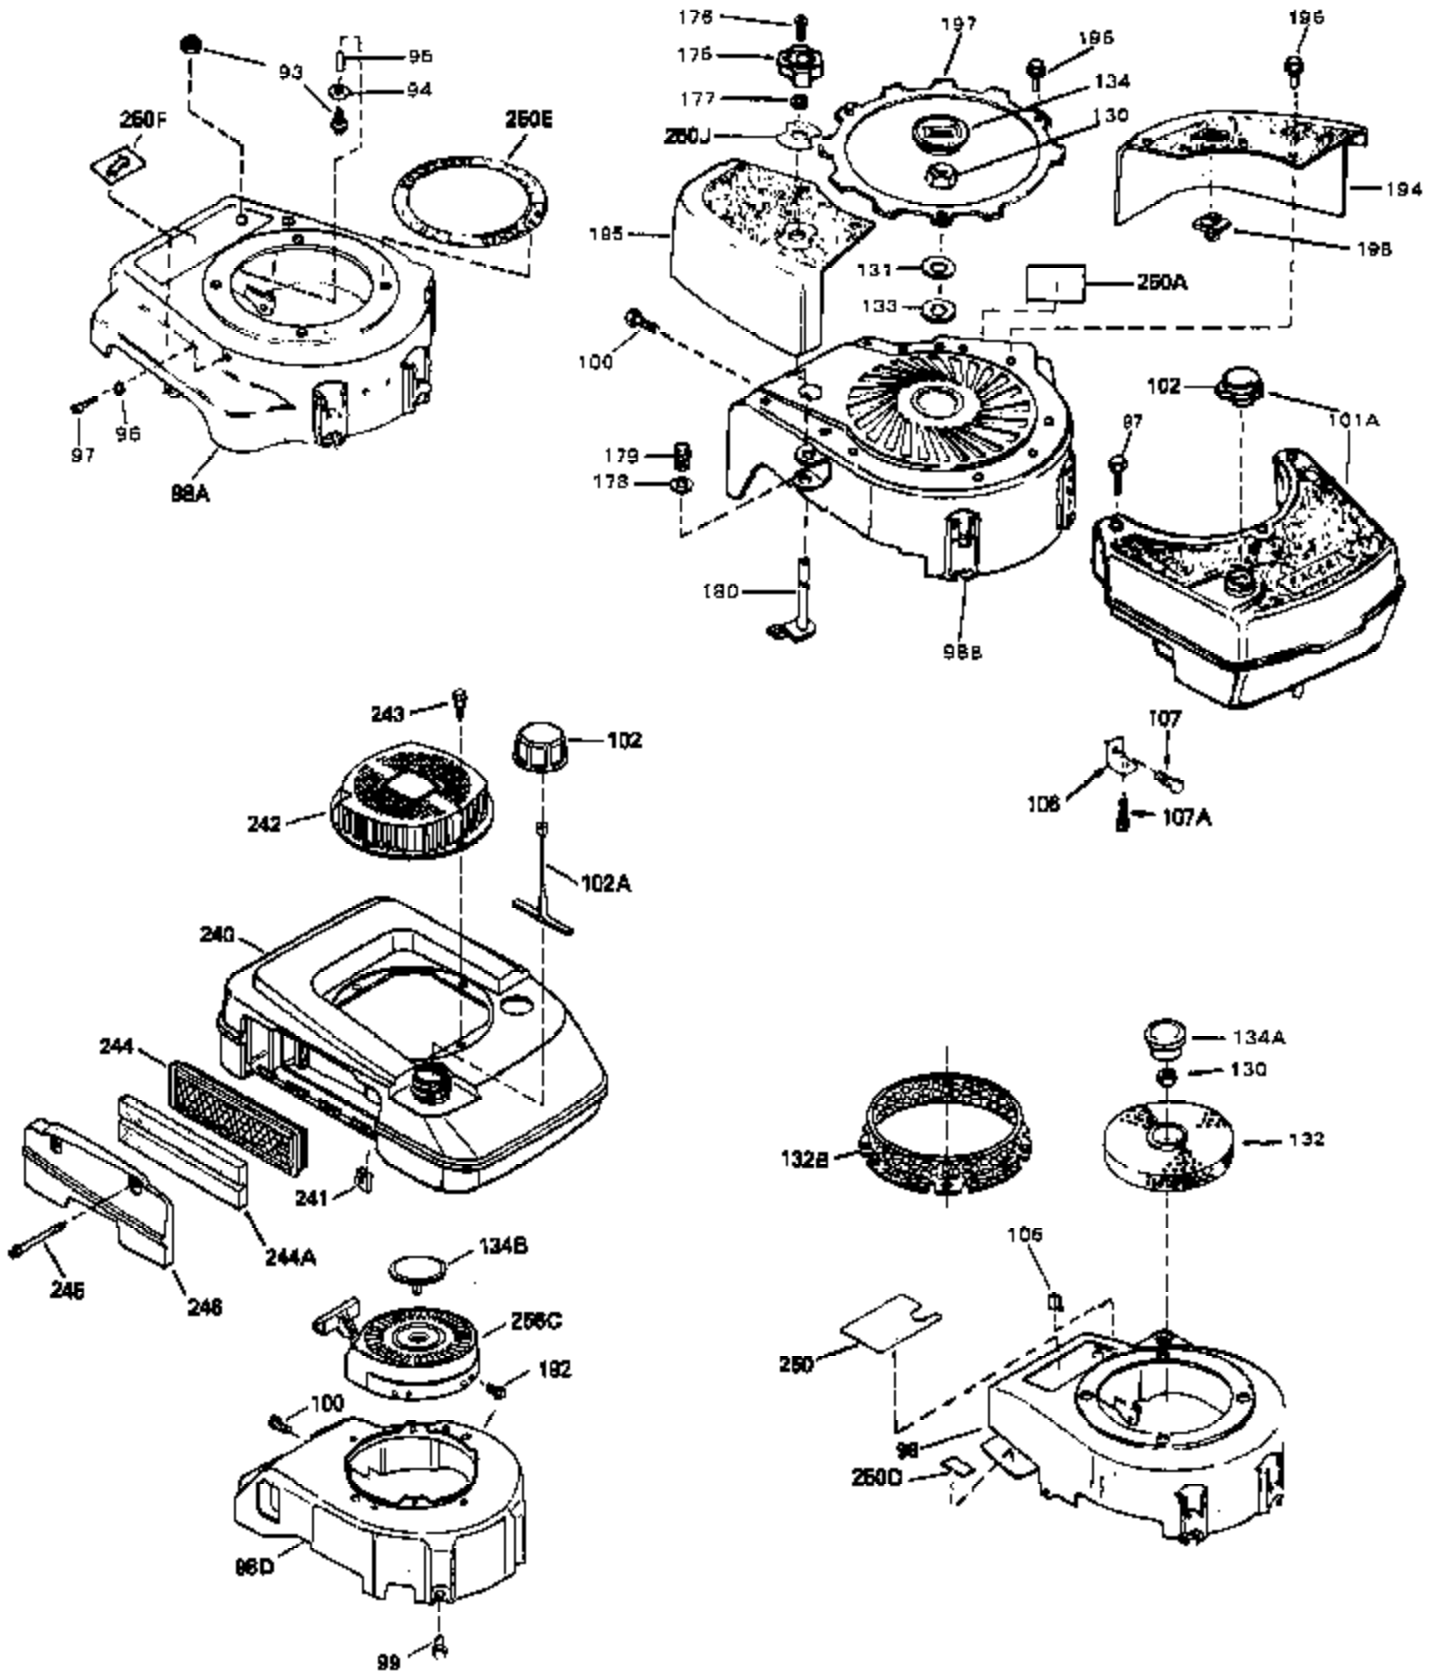

Ref #	Part Number	Qty	Description
52	32760	0	Gasket, Breather
53	32652	0	Link, Throttle
54	33151	0	Link, Governor spring
55	32755	0	Cover, Valve spring box
56	27234	0	Gasket, Breather cover
57	30063	0	Screw
59	32649	0	Gasket, Intake
60	31384A	0	Pipe, Intake
61	6201	0	Screw
62	650451	0	Screw
67	26756	0	Gasket, Carburetor
71	29752	0	Nut
75	32972	0	Cleaner, Air
76	33168	0	Clamp, Corbin
99	650831	0	Screw, Hex washer hd. Powerlok thread,
101	33882	0	Tank Assy., Fuel (Charcoal Poly) (1 qt.)
102	34118	0	Cap, Fuel filler (Red Plastic) (Spurt
102	410144B	0	Cap, Fuel filler (White Plastic) (Std.)
103	29774	0	Line, Fuel (Braided 8.25")
103	30705	0	Line, Fuel (Braided 16")
103	34357	0	Line, Fuel (Epichlorohydrin 6-3/4")
103A	31400	0	Line, Fuel (3-3/8" Metal)
104	26460	0	Clamp, Fuel line
115	610973	0	Terminal Assy.
121	650795	0	Screw, Hex hd. cap, Sems, 1/4-20 x 2-5/16
124	650562	0	Screw
125	30139	0	"O" Ring
125	34282	0	"O" Ring (.612 I.D. x .812 O.D. x .103
126	32750	0	Tube, Oil filler
127	29985	0	"O" Ring
128	30140	0	Dipstick, Oil (Screw In)
129	610118	0	Cover, Spark plug
130	650607	0	Nut, Flywheel
131	650815	0	Washer, Belleville
135	33086	0	Lever, Speed adj.
192A	0	0	Rivet, Pop (3/16" Dia.)
201	730207	0	Magneto-to-Solid State Conversion Kit
250C	31353	0	Decal, Instruction
251	631021	0	Inlet Needle, Seat & Clip Assy.
255	631840	0	Carburetor
258	33238C	0	Gasket Set

Ref #	Part Number	Qty	Description
1	33404A	0	Cylinder Assy. (2-5/8" Bore)
2	26727	0	Pin, Dowel
50	34215	0	Breather Assy.
51	30200	0	Screw
52	32760	0	Gasket, Breather
63	650506	0	Screw
64	631036	0	Shutter, Throttle
65	631530	0	Shaft Assy., Throttle
66	631066	0	Spring, Return
72	650489	0	Screw
115	610973	0	Terminal Assy.
192A	0	0	Rivet, Pop (3/16" Dia.)
192	650737	0	Screw, Hex washer hd. taptite, 1/4-20 x 1/2
193	650639	0	Rivet, Open end
252	30548B	0	Condenser
253	30547A	0	Contact Assy., Breaker
254	610793	0	Magneto, Tecumseh (w/ring gear)
256	590450A	0	Starter, Side mount rewind