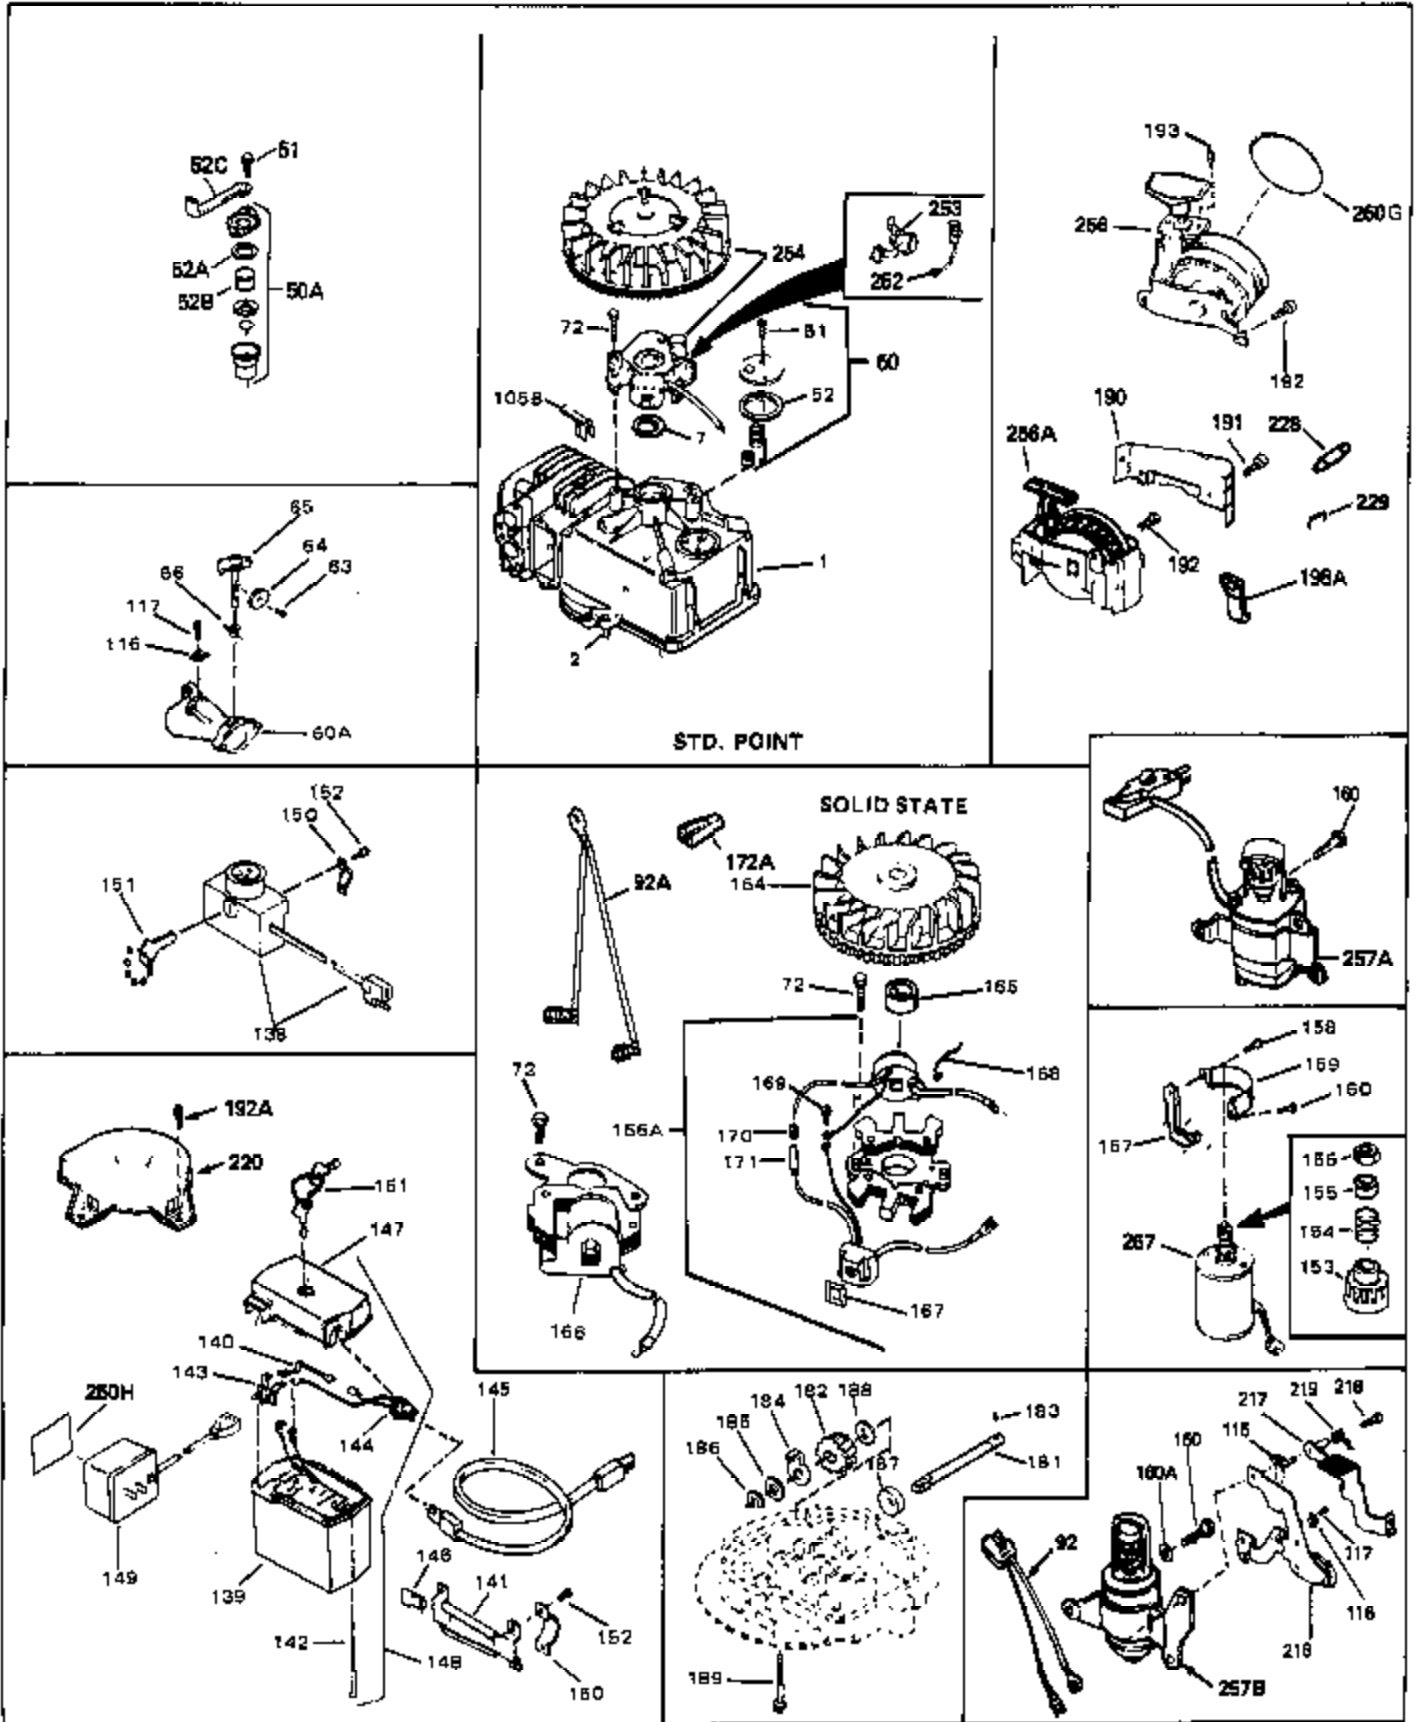

Ref #	Part Number	Qty	Description
52	32760	0	Gasket, Breather
53	32652	0	Link, Throttle
54	33151	0	Link, Governor spring
55	32755	0	Cover, Valve spring box
56	27234	0	Gasket, Breather cover
57	30063	0	Screw
59	32649	0	Gasket, Intake
60	31384A	0	Pipe, Intake
61	6201	0	Screw
62	650451	0	Screw
67	26756	0	Gasket, Carburetor
71	29752	0	Nut
75	32972	0	Cleaner, Air
76	33168	0	Clamp, Corbin
99	650831	0	Screw, Hex washer hd. Powerlok thread,
101	33882	0	Tank Assy., Fuel (Charcoal Poly) (1 qt.)
102	34118	0	Cap, Fuel filler (Red Plastic) (Spurt
102	410144B	0	Cap, Fuel filler (White Plastic) (Std.)
103	29774	0	Line, Fuel (Braided 8.25")
103	30705	0	Line, Fuel (Braided 16")
103	34357	0	Line, Fuel (Epichlorohydrin 6-3/4")
103A	31400	0	Line, Fuel (3-3/8" Metal)
104	26460	0	Clamp, Fuel line
115	610973	0	Terminal Assy.
121	650795	0	Screw, Hex hd. cap, Sems, 1/4-20 x 2-5/16
124	650562	0	Screw
125	30139	0	"O" Ring
125	34282	0	"O" Ring (.612 I.D. x .812 O.D. x .103
126	32750	0	Tube, Oil filler
127	29985	0	"O" Ring
128	30140	0	Dipstick, Oil (Screw In)
129	610118	0	Cover, Spark plug
130	650607	0	Nut, Flywheel
131	650815	0	Washer, Belleville
135	33086	0	Lever, Speed adj.
192A	0	0	Rivet, Pop (3/16" Dia.)
201	730207	0	Magneto-to-Solid State Conversion Kit
250C	31353	0	Decal, Instruction
251	631021	0	Inlet Needle, Seat & Clip Assy.
255	631840	0	Carburetor
258	33238C	0	Gasket Set

Ref #	Part Number	Qty	Description
1	33404A	0	Cylinder Assy. (2-5/8" Bore)
2	26727	0	Pin, Dowel
50	34215	0	Breather Assy.
51	30200	0	Screw
52	32760	0	Gasket, Breather
63	650506	0	Screw
64	631036	0	Shutter, Throttle
65	631530	0	Shaft Assy., Throttle
66	631066	0	Spring, Return
72	650489	0	Screw
115	610973	0	Terminal Assy.
192A	0	0	Rivet, Pop (3/16" Dia.)
192	650737	0	Screw, Hex washer hd. taptite, 1/4-20 x 1/2
193	650639	0	Rivet, Open end
252	30548B	0	Condenser
253	30547A	0	Contact Assy., Breaker
254	610793	0	Magneto, Tecumseh (w/ring gear)
256	590450A	0	Starter, Side mount rewind