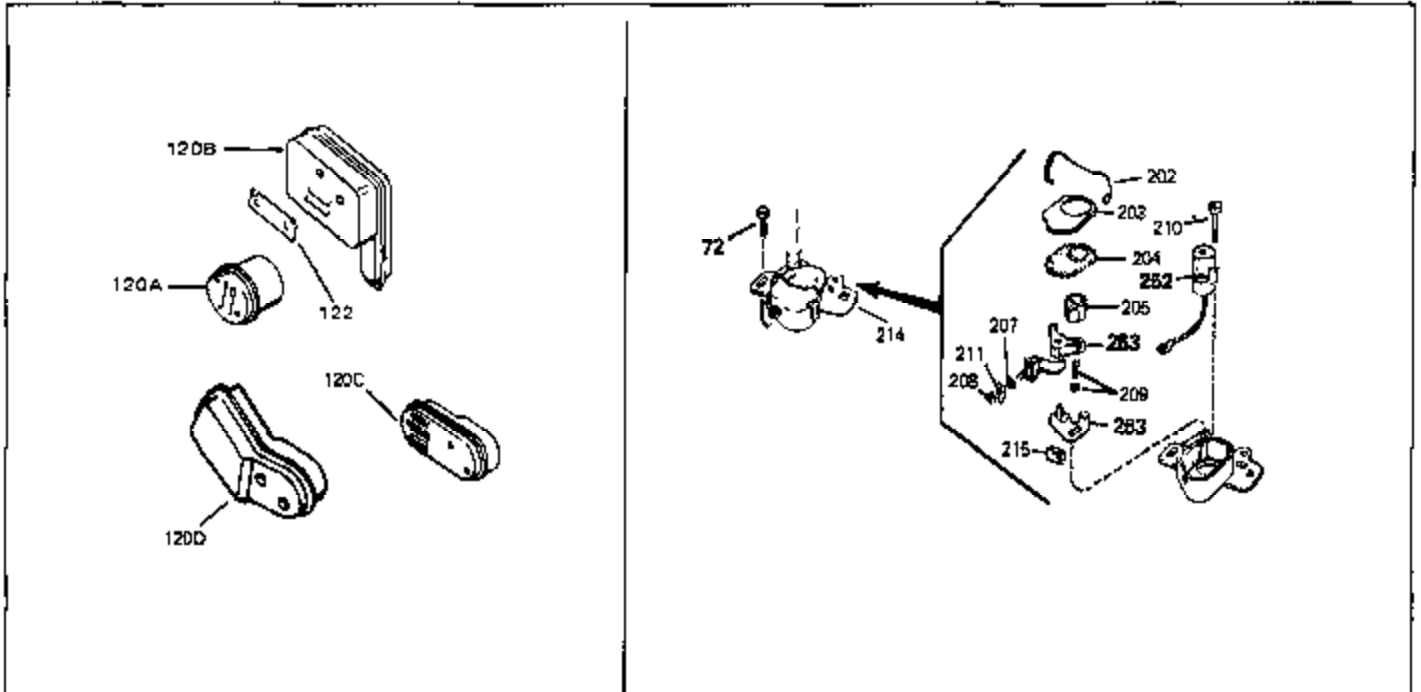

Ref #	Part Number	Qty	Description
115	610973	0	Terminal Assy.
120B	33565	0	Muffler
122	33753	0	Plate, Lock
239	35435	0	Filter, Pre-Air (Poly)
252	30548B	0	Condenser
253	30547A	0	Contact Assy., Breaker