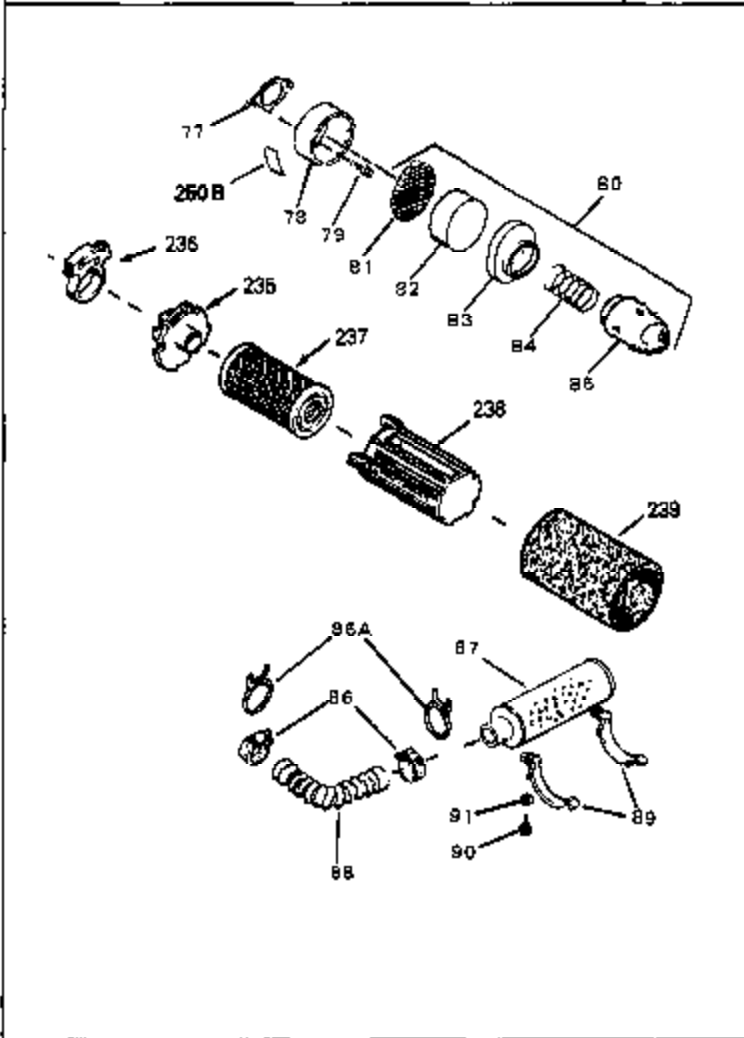

Ref #	Part Number	Qty	Description
115	610973	0	Terminal Assy.
120B	33565	0	Muffler
122	33753	0	Plate, Lock
239	35435	0	Filter, Pre-Air (Poly)
252	30548B	0	Condenser
253	30547A	0	Contact Assy., Breaker