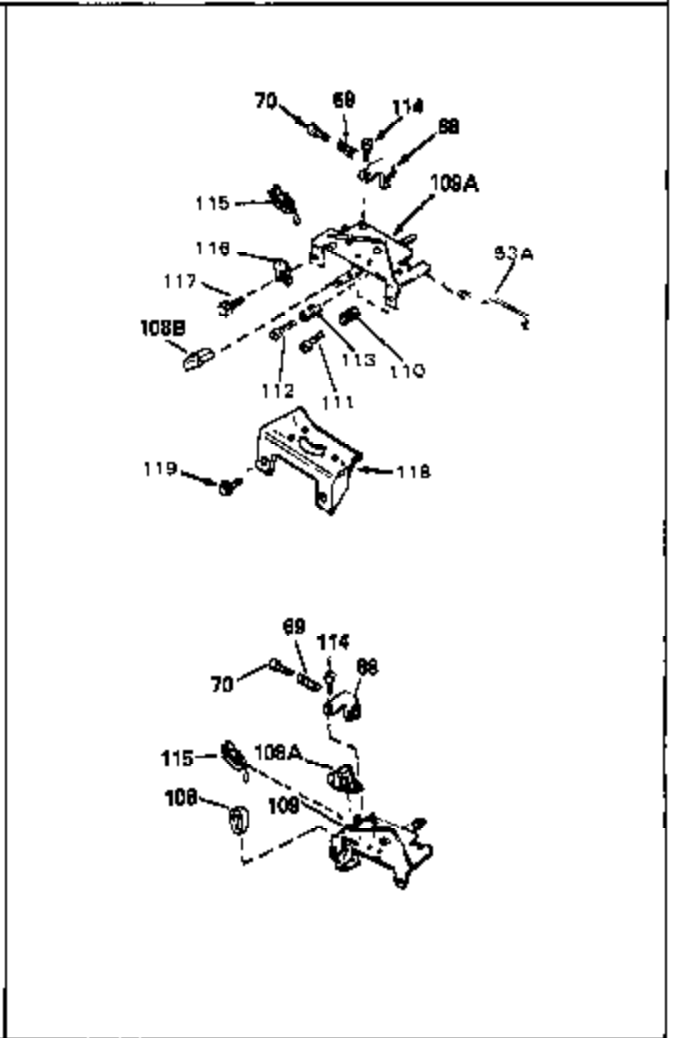

Ref #	Part Number	Qty	Description
115	610973	0	Terminal Assy.
120B	33565	0	Muffler
122	33753	0	Plate, Lock
239	35435	0	Filter, Pre-Air (Poly)
252	30548B	0	Condenser
253	30547A	0	Contact Assy., Breaker