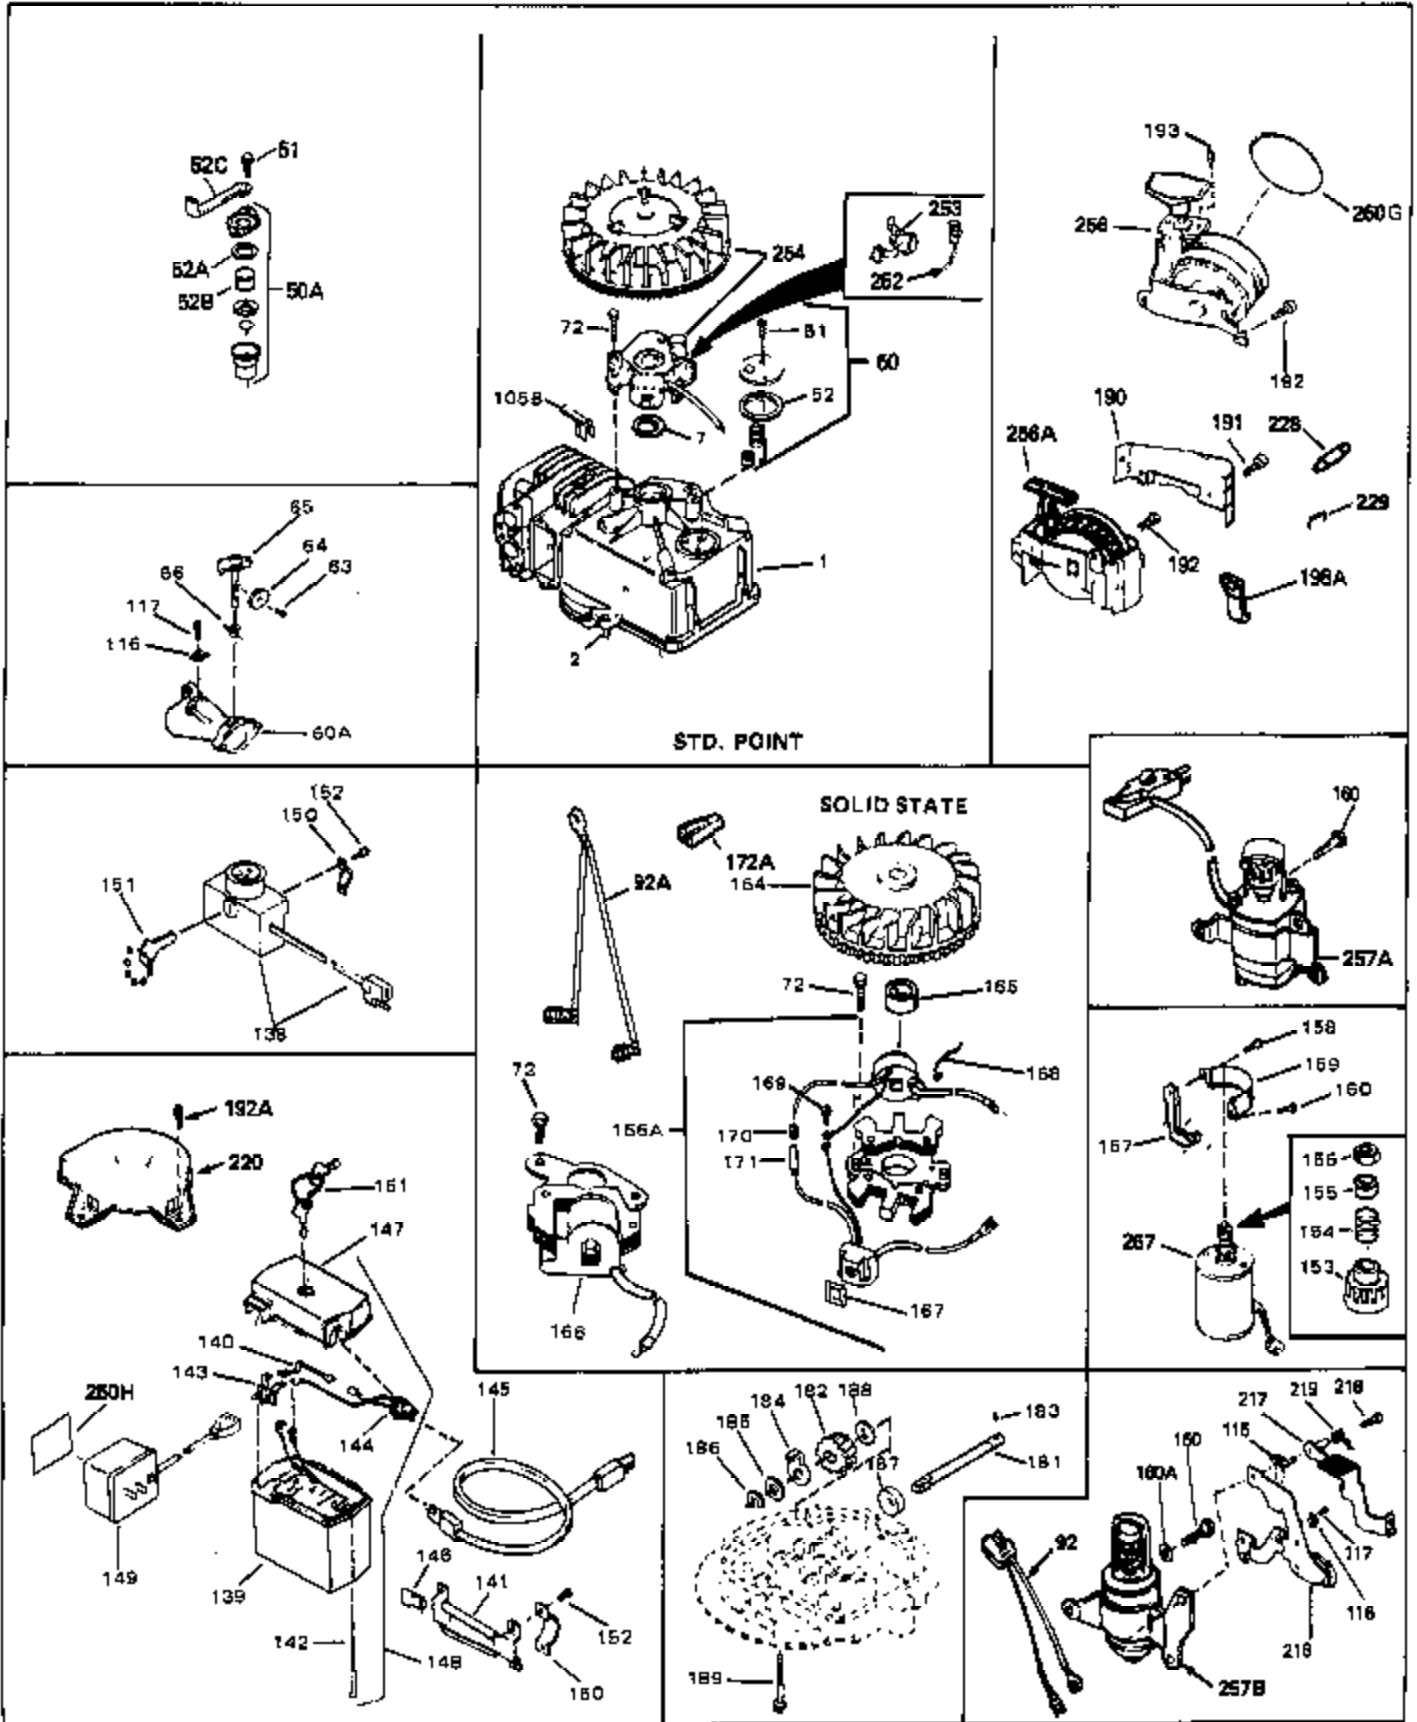

Ref #	Part Number	Qty	Description
52	32760	0	Gasket, Breather
53	32652	0	Link, Throttle
54	33151	0	Link, Governor spring
55	32755	0	Cover, Valve spring box
56	27234	0	Gasket, Breather cover
57	30063	0	Screw
59	32649	0	Gasket, Intake
60	31384A	0	Pipe, Intake
61	6201	0	Screw
62	650451	0	Screw
67	26756	0	Gasket, Carburetor
71	29752	0	Nut
99	650831	0	Screw, Hex washer hd. Powerlok thread,
102	34118	0	Cap, Fuel filler (Red Plastic) (Spurt
102	410144B	0	Cap, Fuel filler (White Plastic) (Std.)
103	29774	0	Line, Fuel (Braided 8.25")
103	30705	0	Line, Fuel (Braided 16")
103	34357	0	Line, Fuel (Epichlorohydrin 6-3/4")
104	26460	0	Clamp, Fuel line
115	610973	0	Terminal Assy.
121	792005	0	Screw, Hex hd., 1/4-20 x 2-1/2
124	650562	0	Screw
125	34282	0	"O" Ring (.612 I.D. x .812 O.D. x .103
125	30139	0	"O" Ring
126	32799	0	Tube, Oil filler
127	29985	0	"O" Ring
128	30140	0	Dipstick, Oil (Screw In)
129	610118	0	Cover, Spark plug
130	650607	0	Nut, Flywheel
131	650815	0	Washer, Belleville
135	33086	0	Lever, Speed adj.
192A	0	0	Rivet, Pop (3/16" Dia.)
201	730207	0	Magneto-to-Solid State Conversion Kit
250C	31353	0	Decal, Instruction
251	631021	0	Inlet Needle, Seat & Clip Assy.
255	631851	0	Carburetor
258	33238C	0	Gasket Set