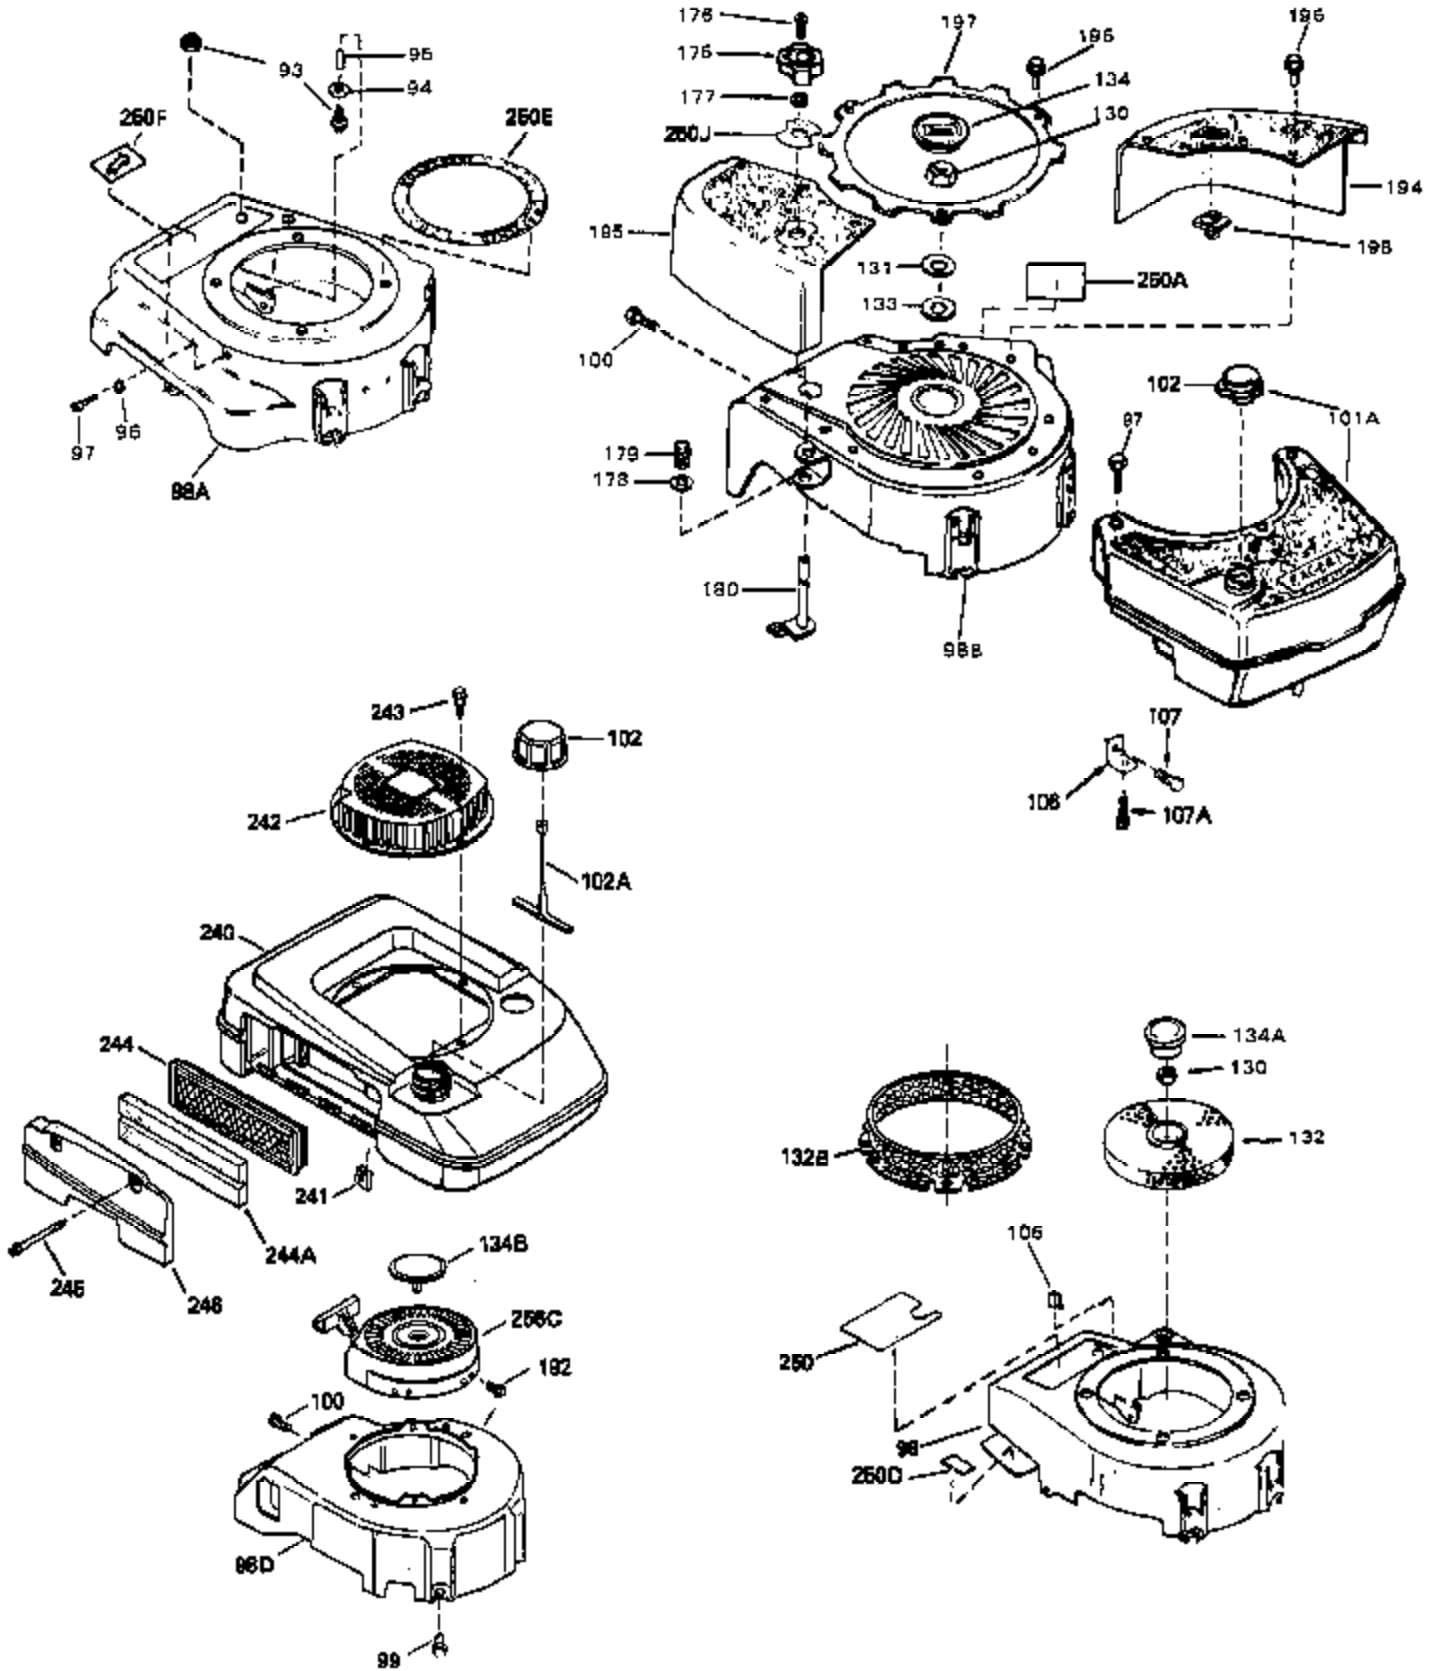

Ref #	Part Number	Qty	Description
93	610650B	0	Switch, Toggle
94	33458	0	Washer, Plain
95	33457	0	Cap, Toggle switch
98B	33558A	0	Housing, Blower
99	650831	0	Screw, Hex washer hd. Powerlok thread,
102	34118	0	Cap, Fuel filler (Red Plastic) (Spurt
102	410144B	0	Cap, Fuel filler (White Plastic) (Std.)
105	27275	0	Clip, Hi-tension wire
130	650607	0	Nut, Flywheel
131	650815	0	Washer, Belleville
132	32237	0	Screen, Flywheel
192	650737	0	Screw, Hex washer hd. taptite, 1/4-20 x 1/2
250	33399	0	Decal, Instructions