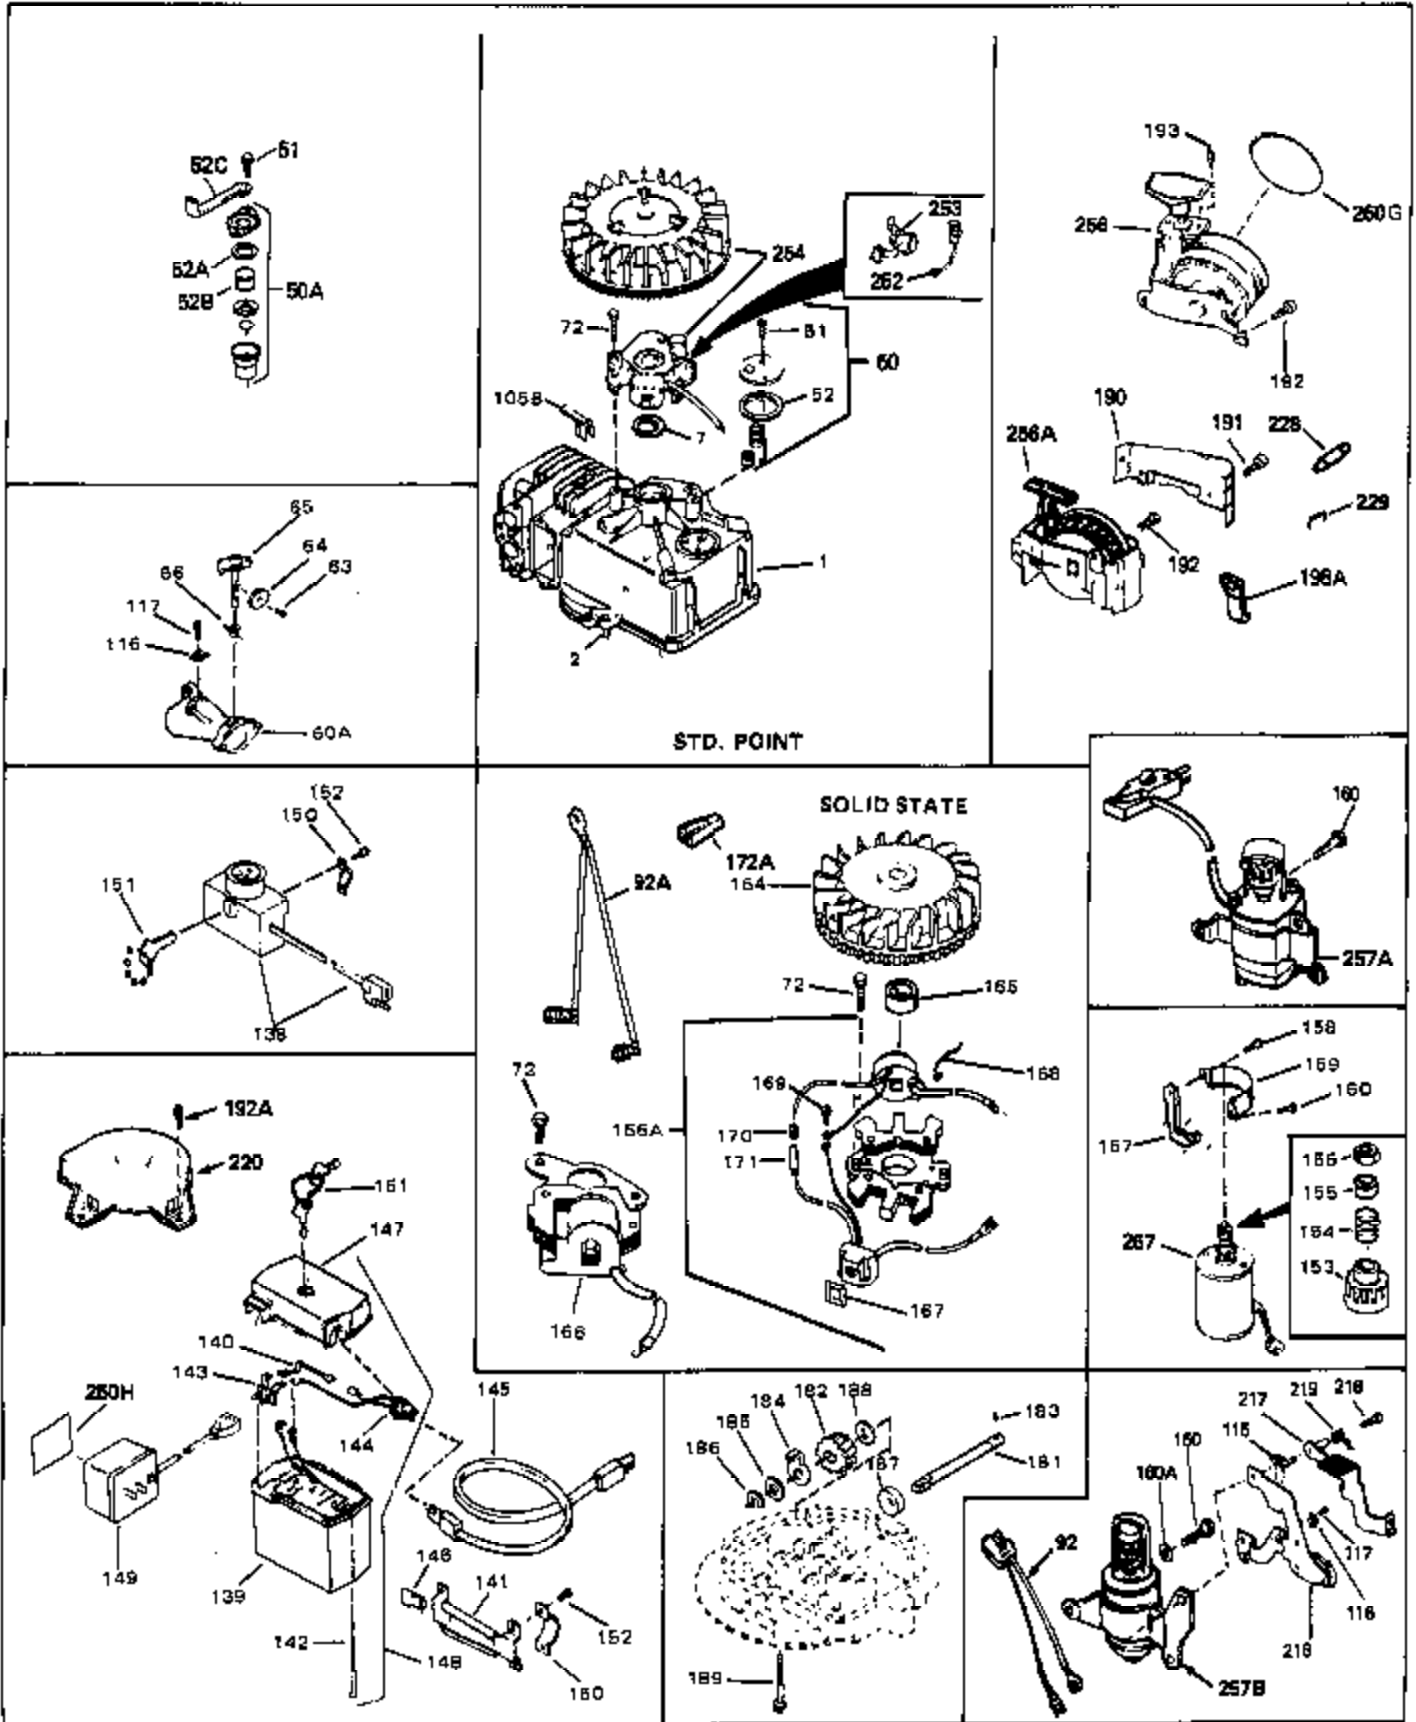

Ref #	Part Number	Qty	Description
52	32760	0	Gasket, Breather
53	32652	0	Link, Throttle
54	33151	0	Link, Governor spring
55	32755	0	Cover, Valve spring box
56	27234	0	Gasket, Breather cover
57	30063	0	Screw
59	32649	0	Gasket, Intake
60	31384A	0	Pipe, Intake
61	6201	0	Screw
62	650451	0	Screw
67	26756	0	Gasket, Carburetor
71	29752	0	Nut
99	650831	0	Screw, Hex washer hd. Powerlok thread,
102	34118	0	Cap, Fuel filler (Red Plastic) (Spurt
102	410144B	0	Cap, Fuel filler (White Plastic) (Std.)
103	29774	0	Line, Fuel (Braided 8.25")
103	30705	0	Line, Fuel (Braided 16")
103	34357	0	Line, Fuel (Epichlorohydrin 6-3/4")
104	26460	0	Clamp, Fuel line
115	610973	0	Terminal Assy.
121	792005	0	Screw, Hex hd., 1/4-20 x 2-1/2
124	650562	0	Screw
125	34282	0	"O" Ring (.612 I.D. x .812 O.D. x .103
125	30139	0	"O" Ring
126	32799	0	Tube, Oil filler
127	29985	0	"O" Ring
128	30140	0	Dipstick, Oil (Screw In)
129	610118	0	Cover, Spark plug
130	650607	0	Nut, Flywheel
131	650815	0	Washer, Belleville
135	33086	0	Lever, Speed adj.
192A	0	0	Rivet, Pop (3/16" Dia.)
201	730207	0	Magneto-to-Solid State Conversion Kit
250C	31353	0	Decal, Instruction
251	631021	0	Inlet Needle, Seat & Clip Assy.
255	631851	0	Carburetor
258	33238C	0	Gasket Set