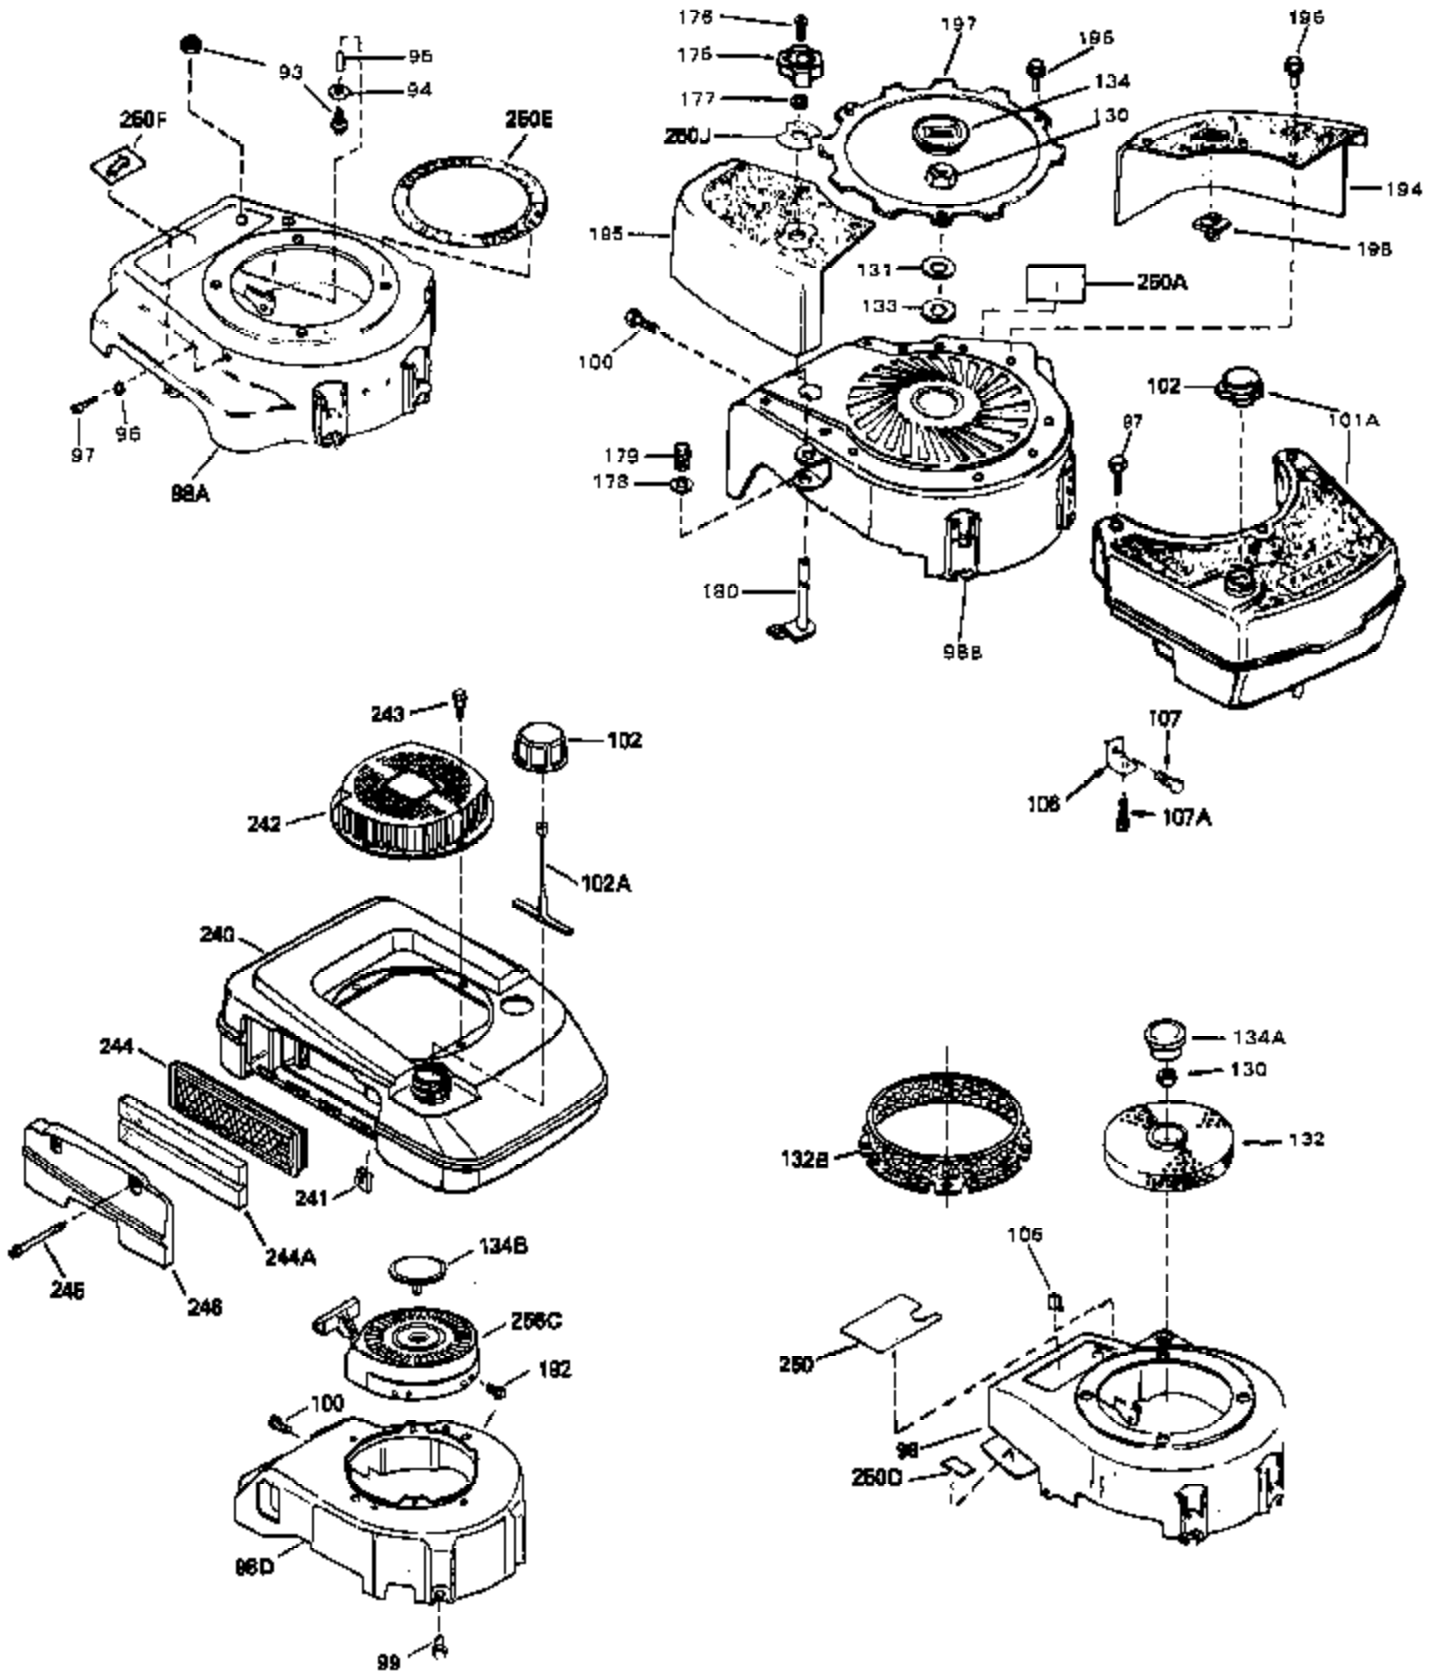

Ref #	Part Number	Qty	Description
52	32760	0	Gasket, Breather
53	32652	0	Link, Throttle
54	33151	0	Link, Governor spring
55	32755	0	Cover, Valve spring box
56	27234	0	Gasket, Breather cover
57	30063	0	Screw
59	32649	0	Gasket, Intake
60	31384A	0	Pipe, Intake
61	6201	0	Screw
62	650451	0	Screw
67	26756	0	Gasket, Carburetor
71	29752	0	Nut
99	650831	0	Screw, Hex washer hd. Powerlok thread,
102	34118	0	Cap, Fuel filler (Red Plastic) (Spurt
102	410144B	0	Cap, Fuel filler (White Plastic) (Std.)
103	29774	0	Line, Fuel (Braided 8.25")
103	30705	0	Line, Fuel (Braided 16")
103	34357	0	Line, Fuel (Epichlorohydrin 6-3/4")
104	26460	0	Clamp, Fuel line
115	610973	0	Terminal Assy.
121	792005	0	Screw, Hex hd., 1/4-20 x 2-1/2
124	650562	0	Screw
125	34282	0	"O" Ring (.612 I.D. x .812 O.D. x .103
125	30139	0	"O" Ring
126	32799	0	Tube, Oil filler
127	29985	0	"O" Ring
128	30140	0	Dipstick, Oil (Screw In)
129	610118	0	Cover, Spark plug
130	650607	0	Nut, Flywheel
131	650815	0	Washer, Belleville
135	33086	0	Lever, Speed adj.
192A	0	0	Rivet, Pop (3/16" Dia.)
201	730207	0	Magneto-to-Solid State Conversion Kit
250C	31353	0	Decal, Instruction
251	631021	0	Inlet Needle, Seat & Clip Assy.
255	631851	0	Carburetor
258	33238C	0	Gasket Set

Ref #	Part Number	Qty	Description
1	33405	0	Cylinder Assy. (2-5/8" Bore)
2	26727	0	Pin, Dowel
50	34215	0	Breather Assy.
51	30200	0	Screw
52	32760	0	Gasket, Breather
63	650506	0	Screw
64	631036	0	Shutter, Throttle
65	631530	0	Shaft Assy., Throttle
66	631066	0	Spring, Return
72	650489	0	Screw
115	610973	0	Terminal Assy.
192A	0	0	Rivet, Pop (3/16" Dia.)
192	650737	0	Screw, Hex washer hd. taptite, 1/4-20 x 1/2
250G	33407	0	Decal, Decorative
252	30548B	0	Condenser
253	30547A	0	Contact Assy., Breaker
254	610850	0	Magneto, Tecumseh (w/ring gear)
256	590429A	0	Starter, Side mount rewind