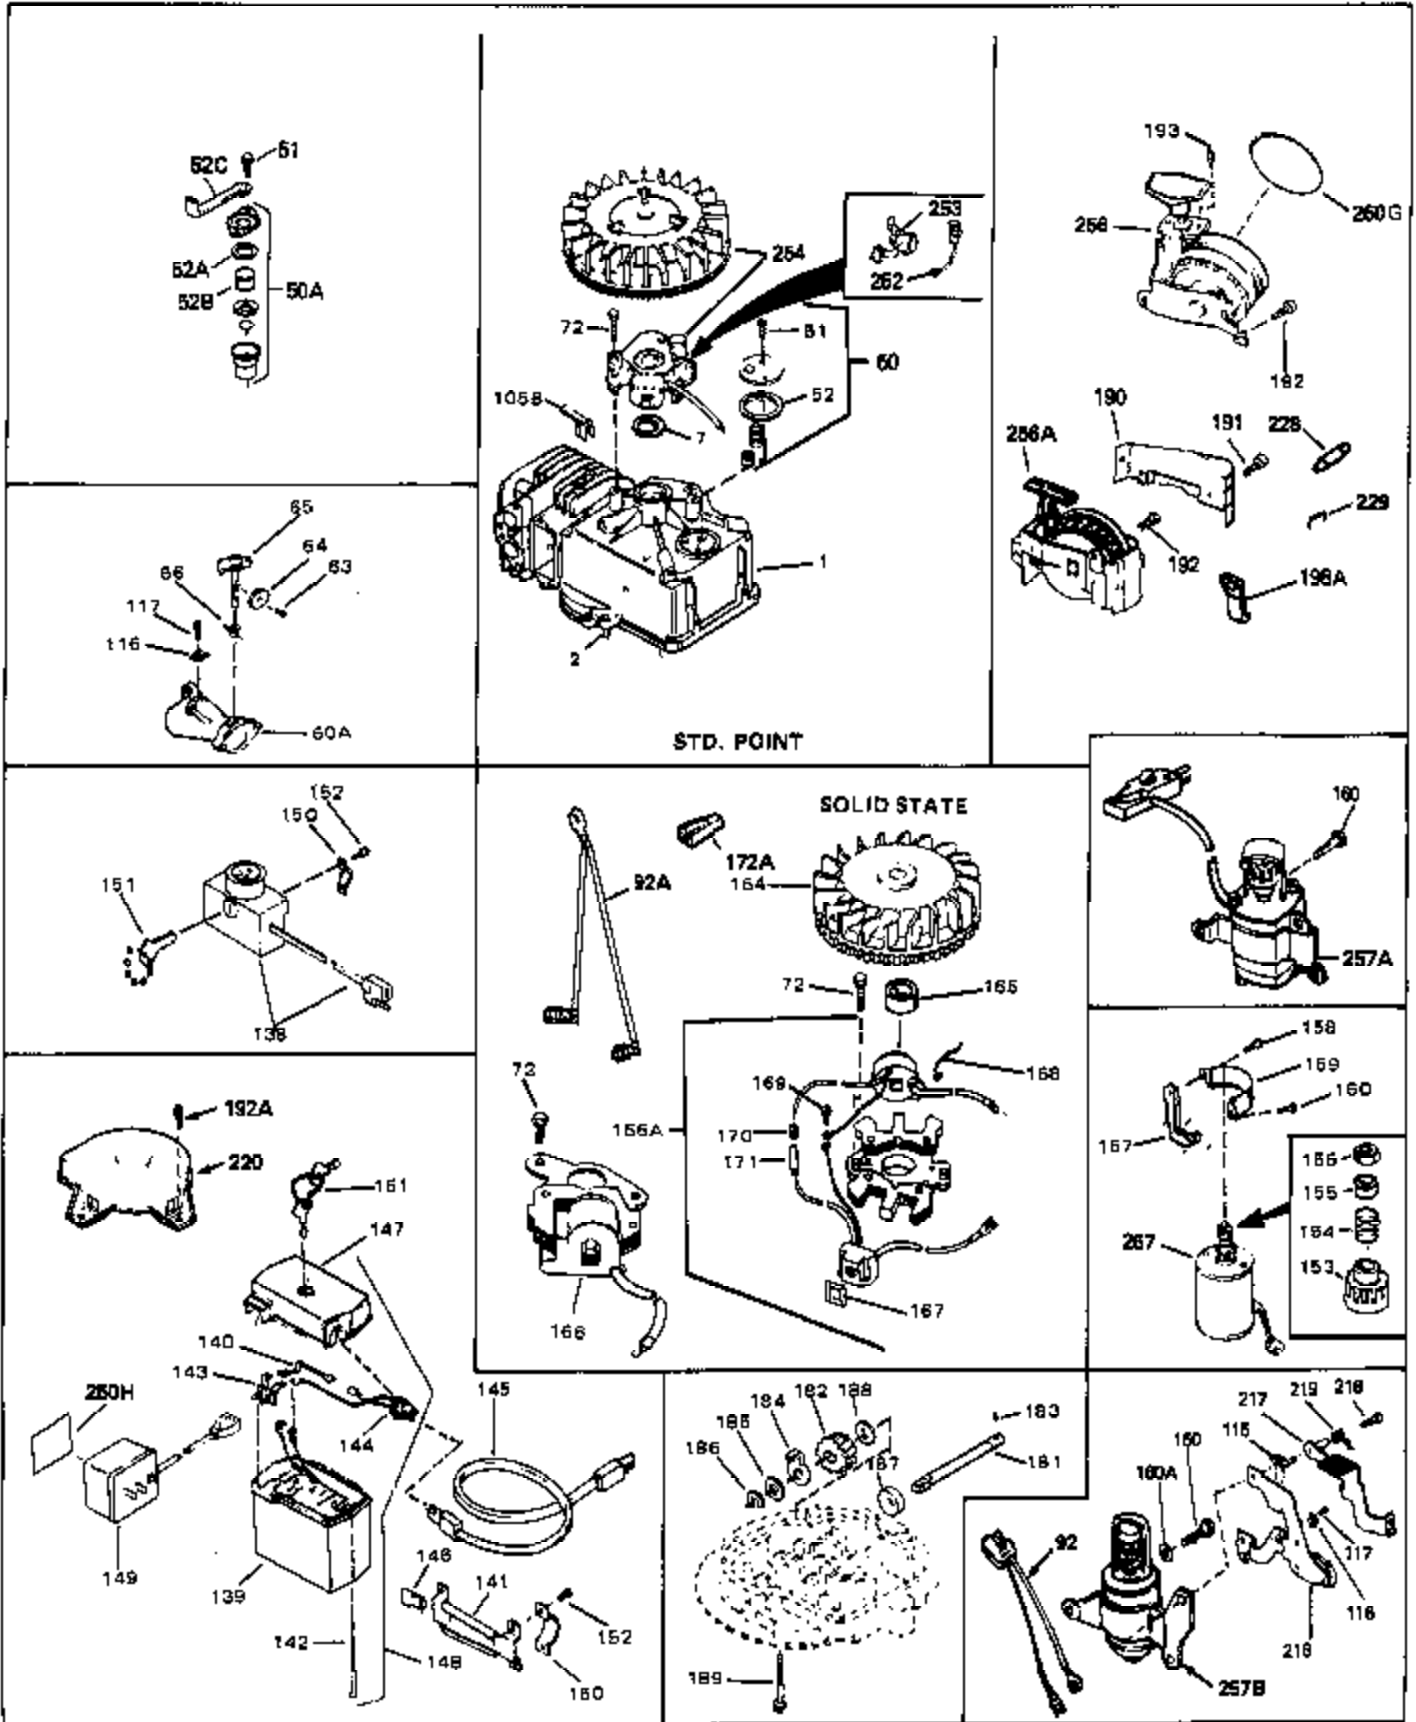

Ref #	Part Number	Qty	Description
52	32760	0	Gasket, Breather
53	32652	0	Link, Throttle
54	33151	0	Link, Governor spring
55	32755	0	Cover, Valve spring box
56	27234	0	Gasket, Breather cover
57	30063	0	Screw
59	32649	0	Gasket, Intake
60	31384A	0	Pipe, Intake
61	6201	0	Screw
62	650451	0	Screw
67	26756	0	Gasket, Carburetor
71	29752	0	Nut
75	32972	0	Cleaner, Air
76	33168	0	Clamp, Corbin
99	650831	0	Screw, Hex washer hd. Powerlok thread,
101	33881	0	Tank Assy., Fuel (Charcoal Poly, Side fill)
102	34118	0	Cap, Fuel filler (Red Plastic) (Spurt
102	410144B	0	Cap, Fuel filler (White Plastic) (Std.)
103	29774	0	Line, Fuel (Braided 8.25")
103	30705	0	Line, Fuel (Braided 16")
103	34357	0	Line, Fuel (Epichlorohydrin 6-3/4")
103A	31400	0	Line, Fuel (3-3/8" Metal)
104	26460	0	Clamp, Fuel line
115	610973	0	Terminal Assy.
121	792005	0	Screw, Hex hd., 1/4-20 x 2-1/2
124	650562	0	Screw
125	30139	0	"O" Ring
125	34282	0	"O" Ring (.612 I.D. x .812 O.D. x .103
126	32799	0	Tube, Oil filler
127	29985	0	"O" Ring
128	30140	0	Dipstick, Oil (Screw In)
129	610118	0	Cover, Spark plug
130	650607	0	Nut, Flywheel
131	650815	0	Washer, Belleville
135	33086	0	Lever, Speed adj.
192A	0	0	Rivet, Pop (3/16" Dia.)
201	730207	0	Magneto-to-Solid State Conversion Kit
250C	31353	0	Decal, Instruction
251	631021	0	Inlet Needle, Seat & Clip Assy.
255	631840	0	Carburetor
258	33238C	0	Gasket Set

Ref #	Part Number	Qty	Description
1	33404A	0	Cylinder Assy. (2-5/8" Bore)
2	26727	0	Pin, Dowel
50	34215	0	Breather Assy.
51	30200	0	Screw
52	32760	0	Gasket, Breather
63	650506	0	Screw
64	631036	0	Shutter, Throttle
65	631530	0	Shaft Assy., Throttle
66	631066	0	Spring, Return
72	650489	0	Screw
115	610973	0	Terminal Assy.
192A	0	0	Rivet, Pop (3/16" Dia.)
192	650737	0	Screw, Hex washer hd. taptite, 1/4-20 x 1/2
252	30548B	0	Condenser
253	30547A	0	Contact Assy., Breaker
254	610793	0	Magneto, Tecumseh (w/ring gear)
256	590429A	0	Starter, Side mount rewind