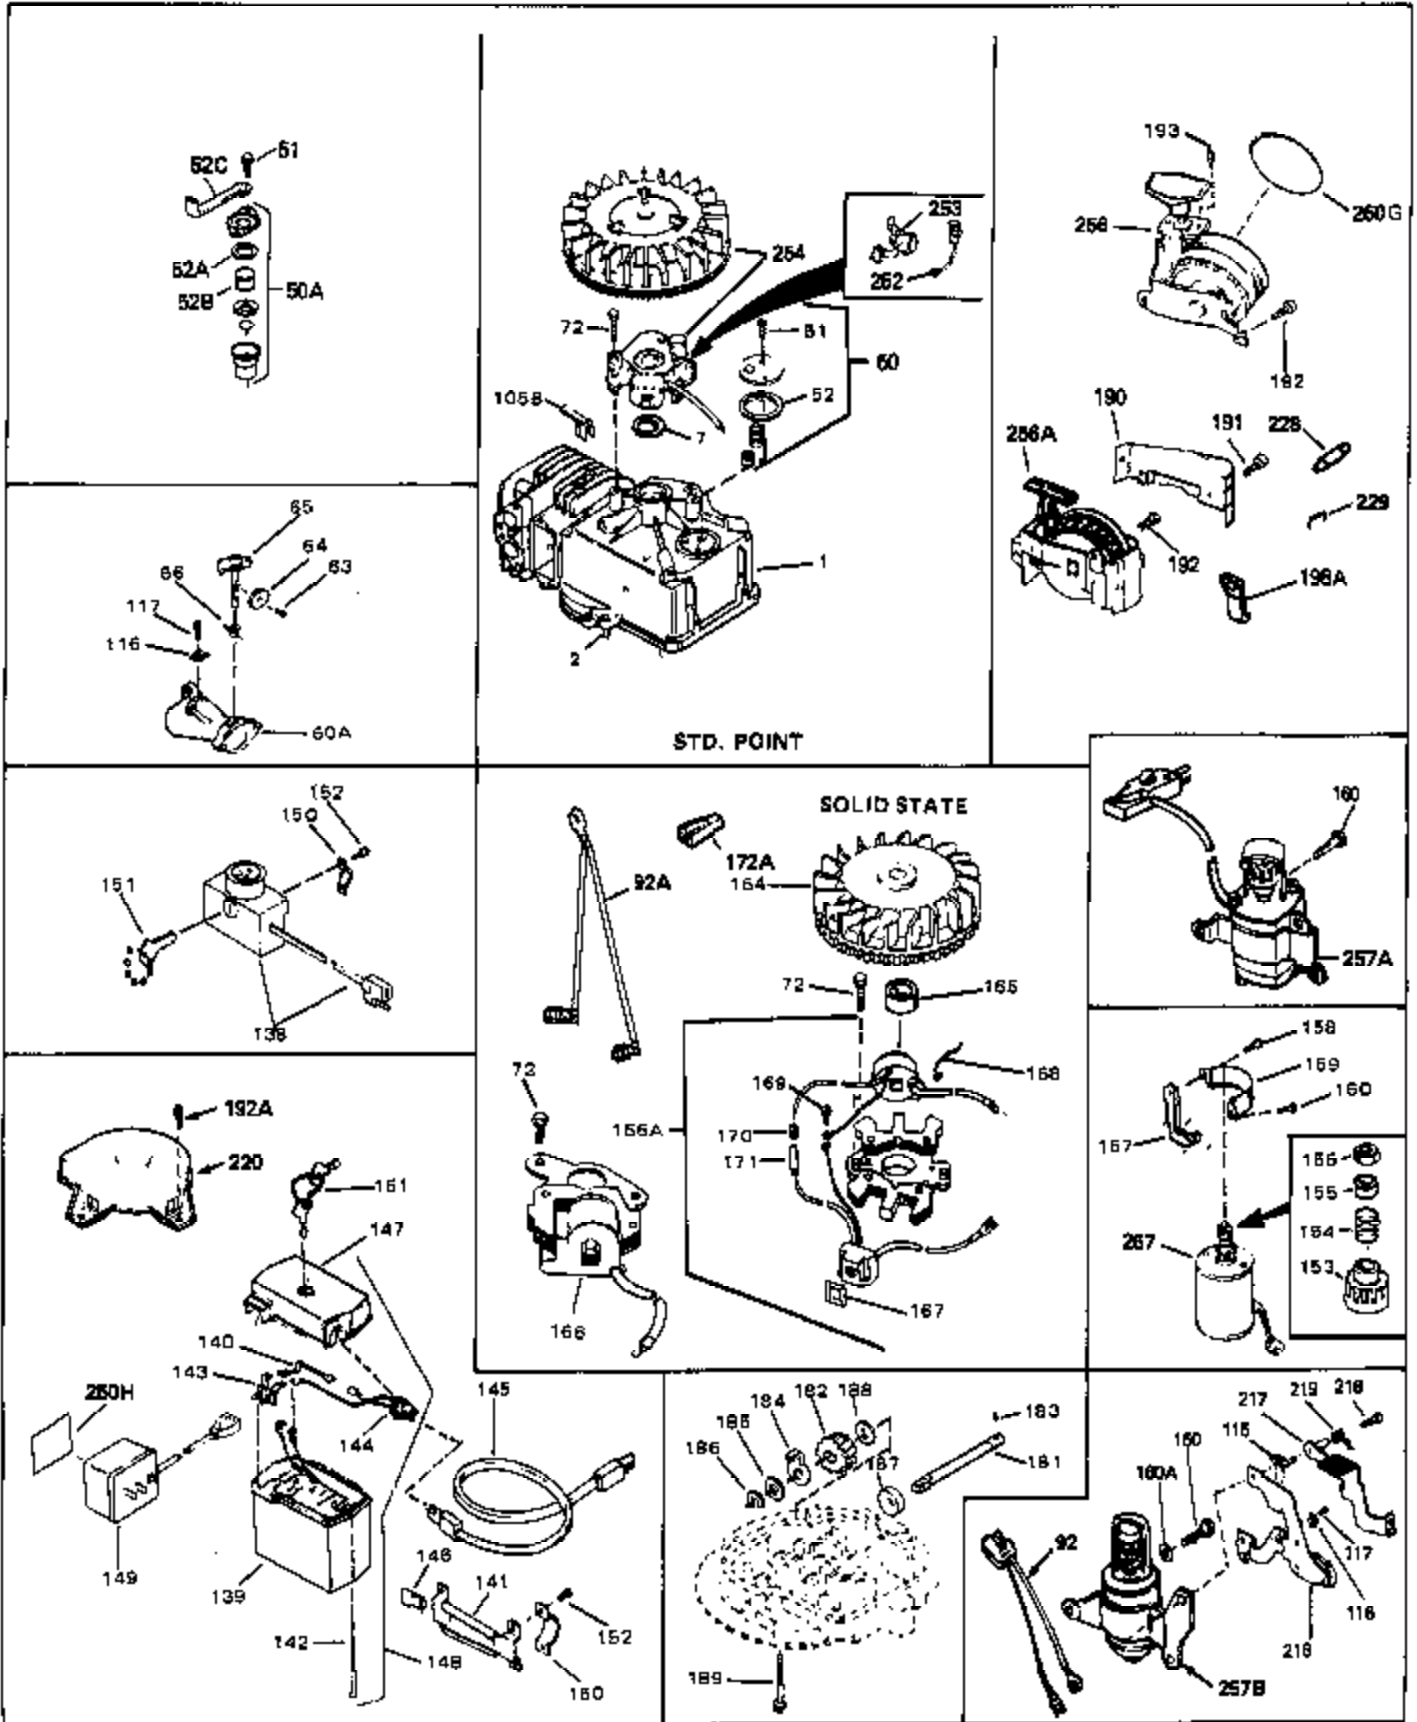

Ref #	Part Number	Qty	Description
52	32760	0	Gasket, Breather
53	32652	0	Link, Throttle
54	33151	0	Link, Governor spring
55	32755	0	Cover, Valve spring box
56	27234	0	Gasket, Breather cover
57	30063	0	Screw
59	32649	0	Gasket, Intake
60	31384A	0	Pipe, Intake
61	6201	0	Screw
62	650451	0	Screw
67	26756	0	Gasket, Carburetor
71	29752	0	Nut
75	32972	0	Cleaner, Air
76	33168	0	Clamp, Corbin
99	650831	0	Screw, Hex washer hd. Powerlok thread,
101	33881	0	Tank Assy., Fuel (Charcoal Poly, Side fill)
102	34118	0	Cap, Fuel filler (Red Plastic) (Spurt
102	410144B	0	Cap, Fuel filler (White Plastic) (Std.)
103	29774	0	Line, Fuel (Braided 8.25")
103	30705	0	Line, Fuel (Braided 16")
103	34357	0	Line, Fuel (Epichlorohydrin 6-3/4")
103A	31400	0	Line, Fuel (3-3/8" Metal)
104	26460	0	Clamp, Fuel line
115	610973	0	Terminal Assy.
121	792005	0	Screw, Hex hd., 1/4-20 x 2-1/2
124	650562	0	Screw
125	30139	0	"O" Ring
125	34282	0	"O" Ring (.612 I.D. x .812 O.D. x .103
126	32799	0	Tube, Oil filler
127	29985	0	"O" Ring
128	30140	0	Dipstick, Oil (Screw In)
129	610118	0	Cover, Spark plug
130	650607	0	Nut, Flywheel
131	650815	0	Washer, Belleville
135	33086	0	Lever, Speed adj.
192A	0	0	Rivet, Pop (3/16" Dia.)
201	730207	0	Magneto-to-Solid State Conversion Kit
250C	31353	0	Decal, Instruction
251	631021	0	Inlet Needle, Seat & Clip Assy.
255	631840	0	Carburetor
258	33238C	0	Gasket Set

Ref #	Part Number	Qty	Description
1	33404A	0	Cylinder Assy. (2-5/8" Bore)
2	26727	0	Pin, Dowel
50	34215	0	Breather Assy.
51	30200	0	Screw
52	32760	0	Gasket, Breather
63	650506	0	Screw
64	631036	0	Shutter, Throttle
65	631530	0	Shaft Assy., Throttle
66	631066	0	Spring, Return
72	650489	0	Screw
115	610973	0	Terminal Assy.
192A	0	0	Rivet, Pop (3/16" Dia.)
192	650737	0	Screw, Hex washer hd. taptite, 1/4-20 x 1/2
252	30548B	0	Condenser
253	30547A	0	Contact Assy., Breaker
254	610793	0	Magneto, Tecumseh (w/ring gear)
256	590429A	0	Starter, Side mount rewind