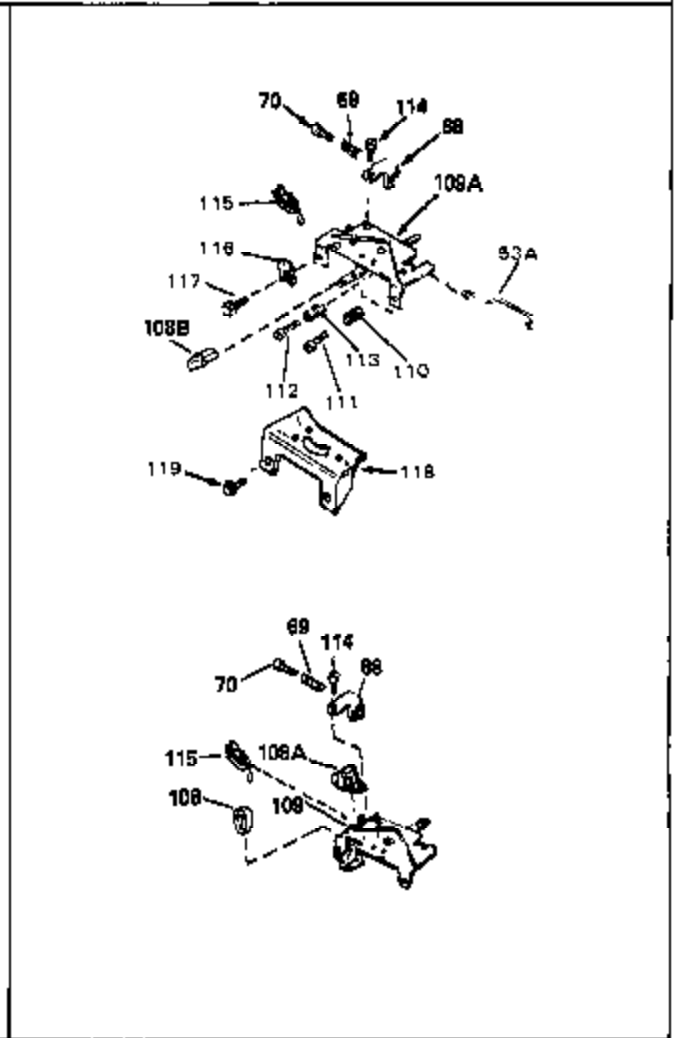

Ref #	Part Number	Qty	Description
115	610973	0	Terminal Assy.
120B	33566	0	Muffler
122	33753	0	Plate, Lock
239	35435	0	Filter, Pre-Air (Poly)
252	30548B	0	Condenser
253	30547A	0	Contact Assy., Breaker