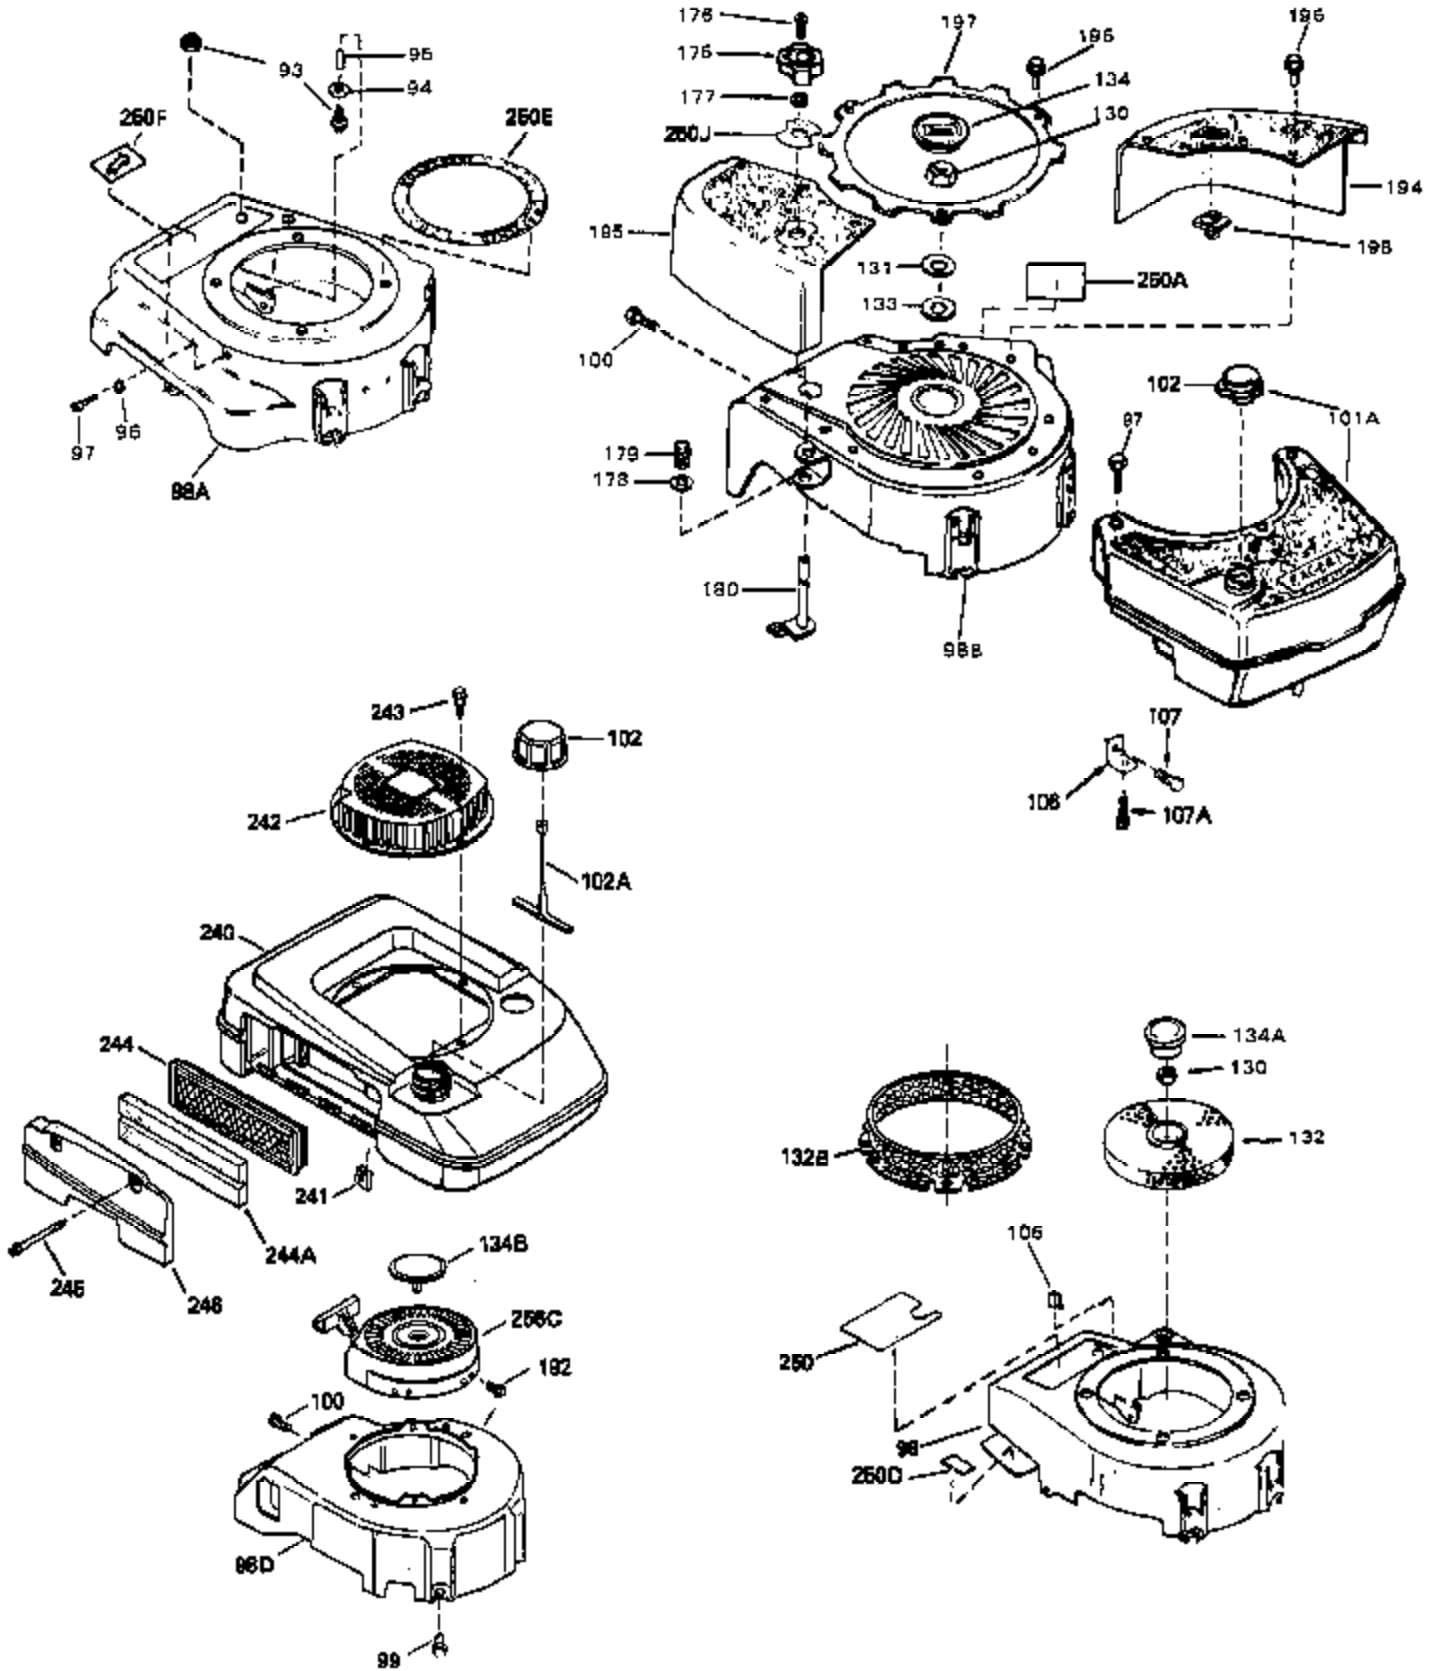

Ref #	Part Number	Qty	Description
52	32760	0	Gasket, Breather
53	32652	0	Link, Throttle
54	33151	0	Link, Governor spring
55	32755	0	Cover, Valve spring box
56	27234	0	Gasket, Breather cover
57	30063	0	Screw
59	32649	0	Gasket, Intake
60	31384A	0	Pipe, Intake
61	6201	0	Screw
62	650451	0	Screw
67	26756	0	Gasket, Carburetor
71	29752	0	Nut
75	32972	0	Cleaner, Air
76	33168	0	Clamp, Corbin
99	650831	0	Screw, Hex washer hd. Powerlok thread,
101	33881	0	Tank Assy., Fuel (Charcoal Poly, Side fill)
102	34118	0	Cap, Fuel filler (Red Plastic) (Spurt
102	410144B	0	Cap, Fuel filler (White Plastic) (Std.)
103	29774	0	Line, Fuel (Braided 8.25")
103	30705	0	Line, Fuel (Braided 16")
103	34357	0	Line, Fuel (Epichlorohydrin 6-3/4")
103A	31400	0	Line, Fuel (3-3/8" Metal)
104	26460	0	Clamp, Fuel line
115	610973	0	Terminal Assy.
121	792005	0	Screw, Hex hd., 1/4-20 x 2-1/2
124	650562	0	Screw
125	30139	0	"O" Ring
125	34282	0	"O" Ring (.612 I.D. x .812 O.D. x .103
126	32799	0	Tube, Oil filler
127	29985	0	"O" Ring
128	30140	0	Dipstick, Oil (Screw In)
129	610118	0	Cover, Spark plug
130	650607	0	Nut, Flywheel
131	650815	0	Washer, Belleville
135	33086	0	Lever, Speed adj.
192A	0	0	Rivet, Pop (3/16" Dia.)
201	730207	0	Magneto-to-Solid State Conversion Kit
250C	31353	0	Decal, Instruction
251	631021	0	Inlet Needle, Seat & Clip Assy.
255	631840	0	Carburetor
258	33238C	0	Gasket Set

Ref #	Part Number	Qty	Description
1	33404A	0	Cylinder Assy. (2-5/8" Bore)
2	26727	0	Pin, Dowel
50	34215	0	Breather Assy.
51	30200	0	Screw
52	32760	0	Gasket, Breather
63	650506	0	Screw
64	631036	0	Shutter, Throttle
65	631530	0	Shaft Assy., Throttle
66	631066	0	Spring, Return
72	650489	0	Screw
115	610973	0	Terminal Assy.
192A	0	0	Rivet, Pop (3/16" Dia.)
192	650737	0	Screw, Hex washer hd. taptite, 1/4-20 x 1/2
252	30548B	0	Condenser
253	30547A	0	Contact Assy., Breaker
254	610793	0	Magneto, Tecumseh (w/ring gear)
256	590429A	0	Starter, Side mount rewind