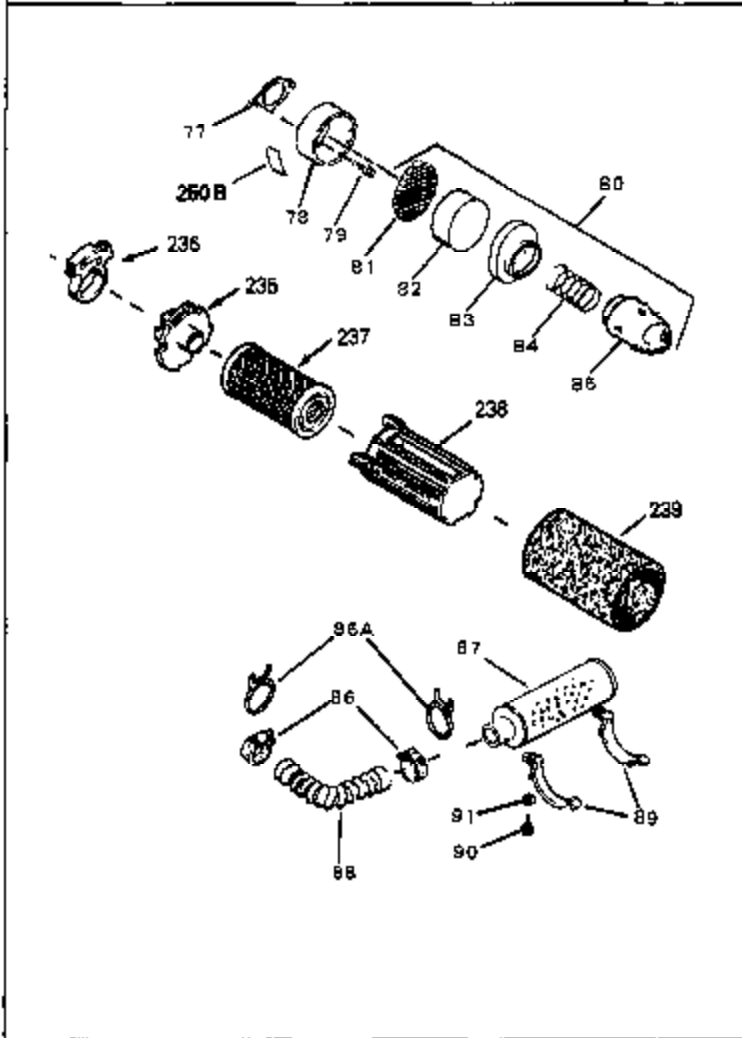

Ref #	Part Number	Qty	Description
115	610973	0	Terminal Assy.
120B	33566	0	Muffler
122	33753	0	Plate, Lock
239	35435	0	Filter, Pre-Air (Poly)
252	30548B	0	Condenser
253	30547A	0	Contact Assy., Breaker