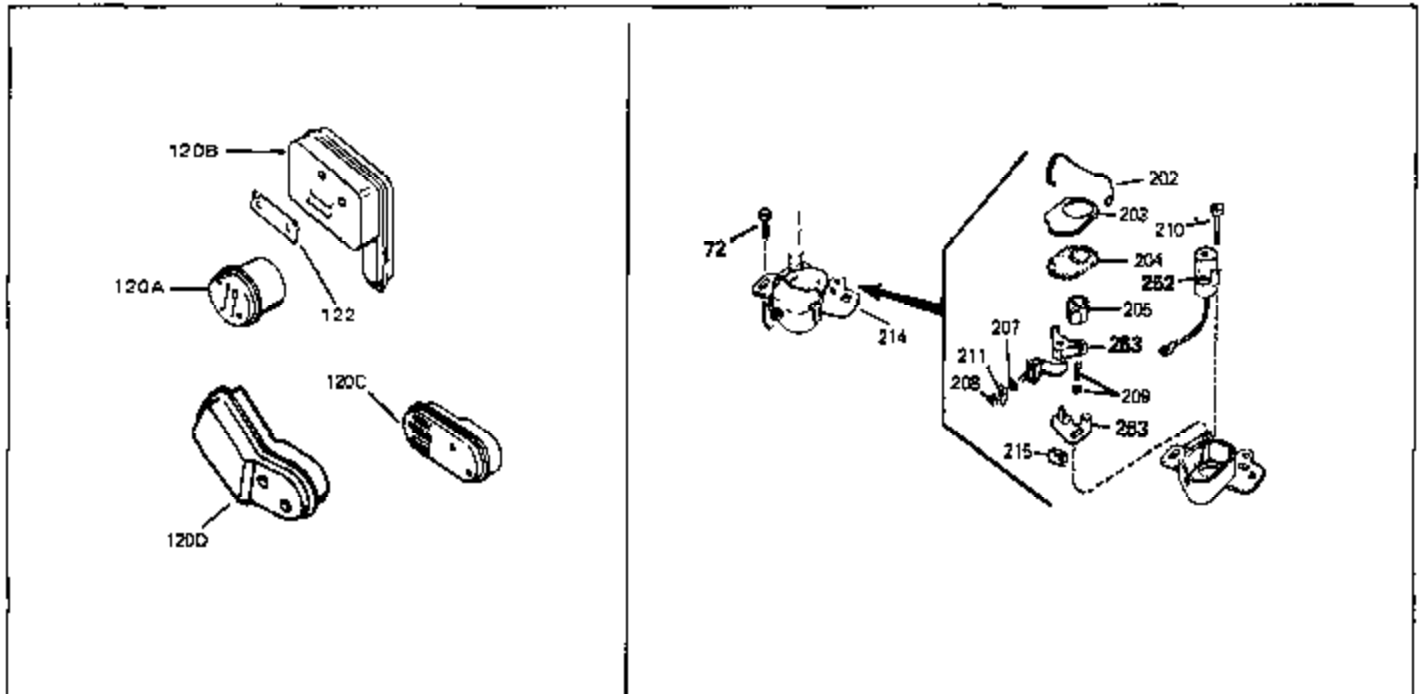

Ref #	Part Number	Qty	Description
115	610973	0	Terminal Assy.
120B	33566	0	Muffler
122	33753	0	Plate, Lock
239	35435	0	Filter, Pre-Air (Poly)
252	30548B	0	Condenser
253	30547A	0	Contact Assy., Breaker