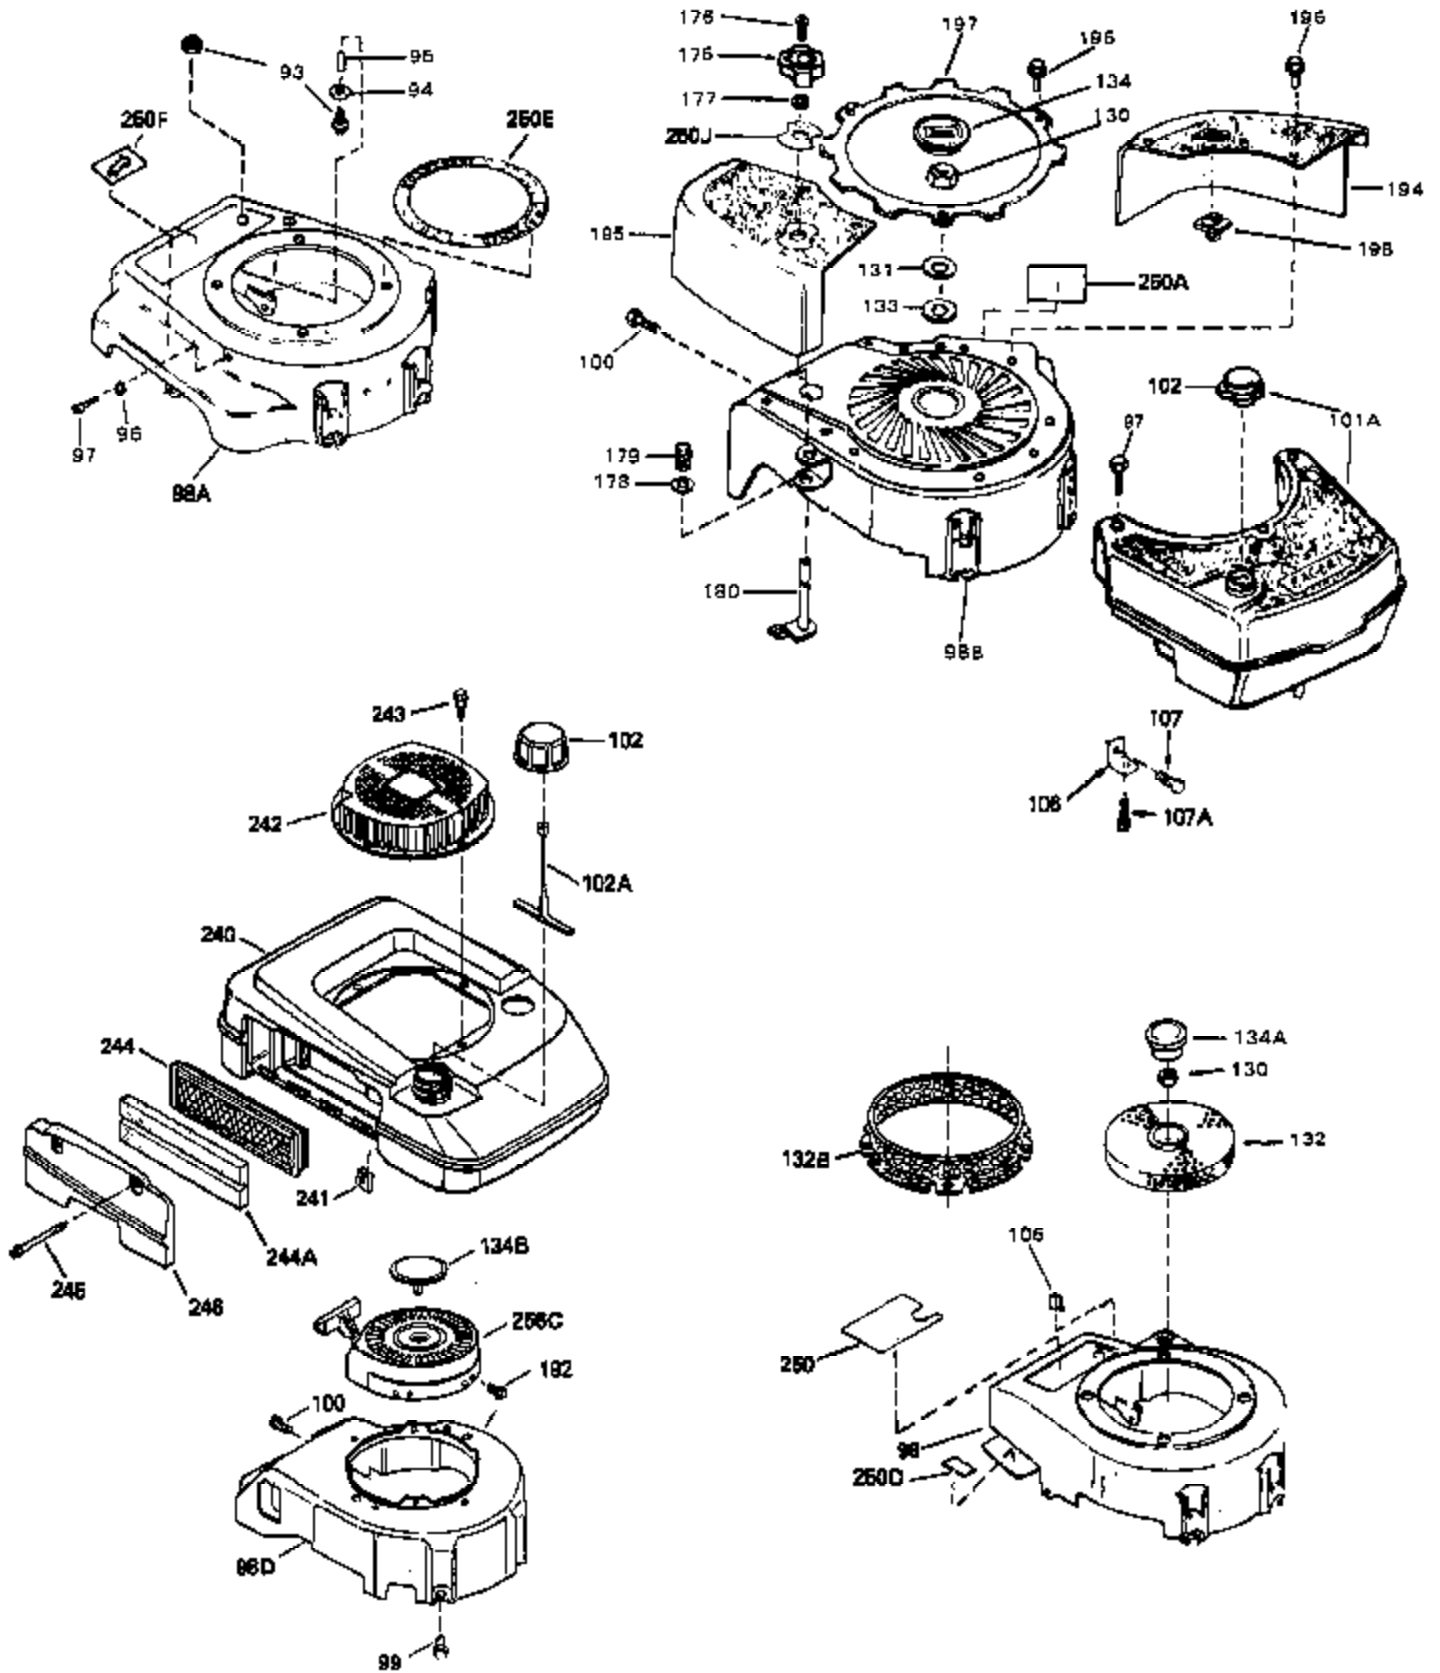

Ref #	Part Number	Qty	Description
98B	33558A	0	Housing, Blower
99	650831	0	Screw, Hex washer hd. Powerlok thread,
102	34118	0	Cap, Fuel filler (Red Plastic) (Spurt
102	410144B	0	Cap, Fuel filler (White Plastic) (Std.)
105	27275	0	Clip, Hi-tension wire
130	650607	0	Nut, Flywheel
131	650815	0	Washer, Belleville
132	32237	0	Screen, Flywheel
192	650737	0	Screw, Hex washer hd. taptite, 1/4-20 x 1/2
250A	34346	0	Decal, Instruction