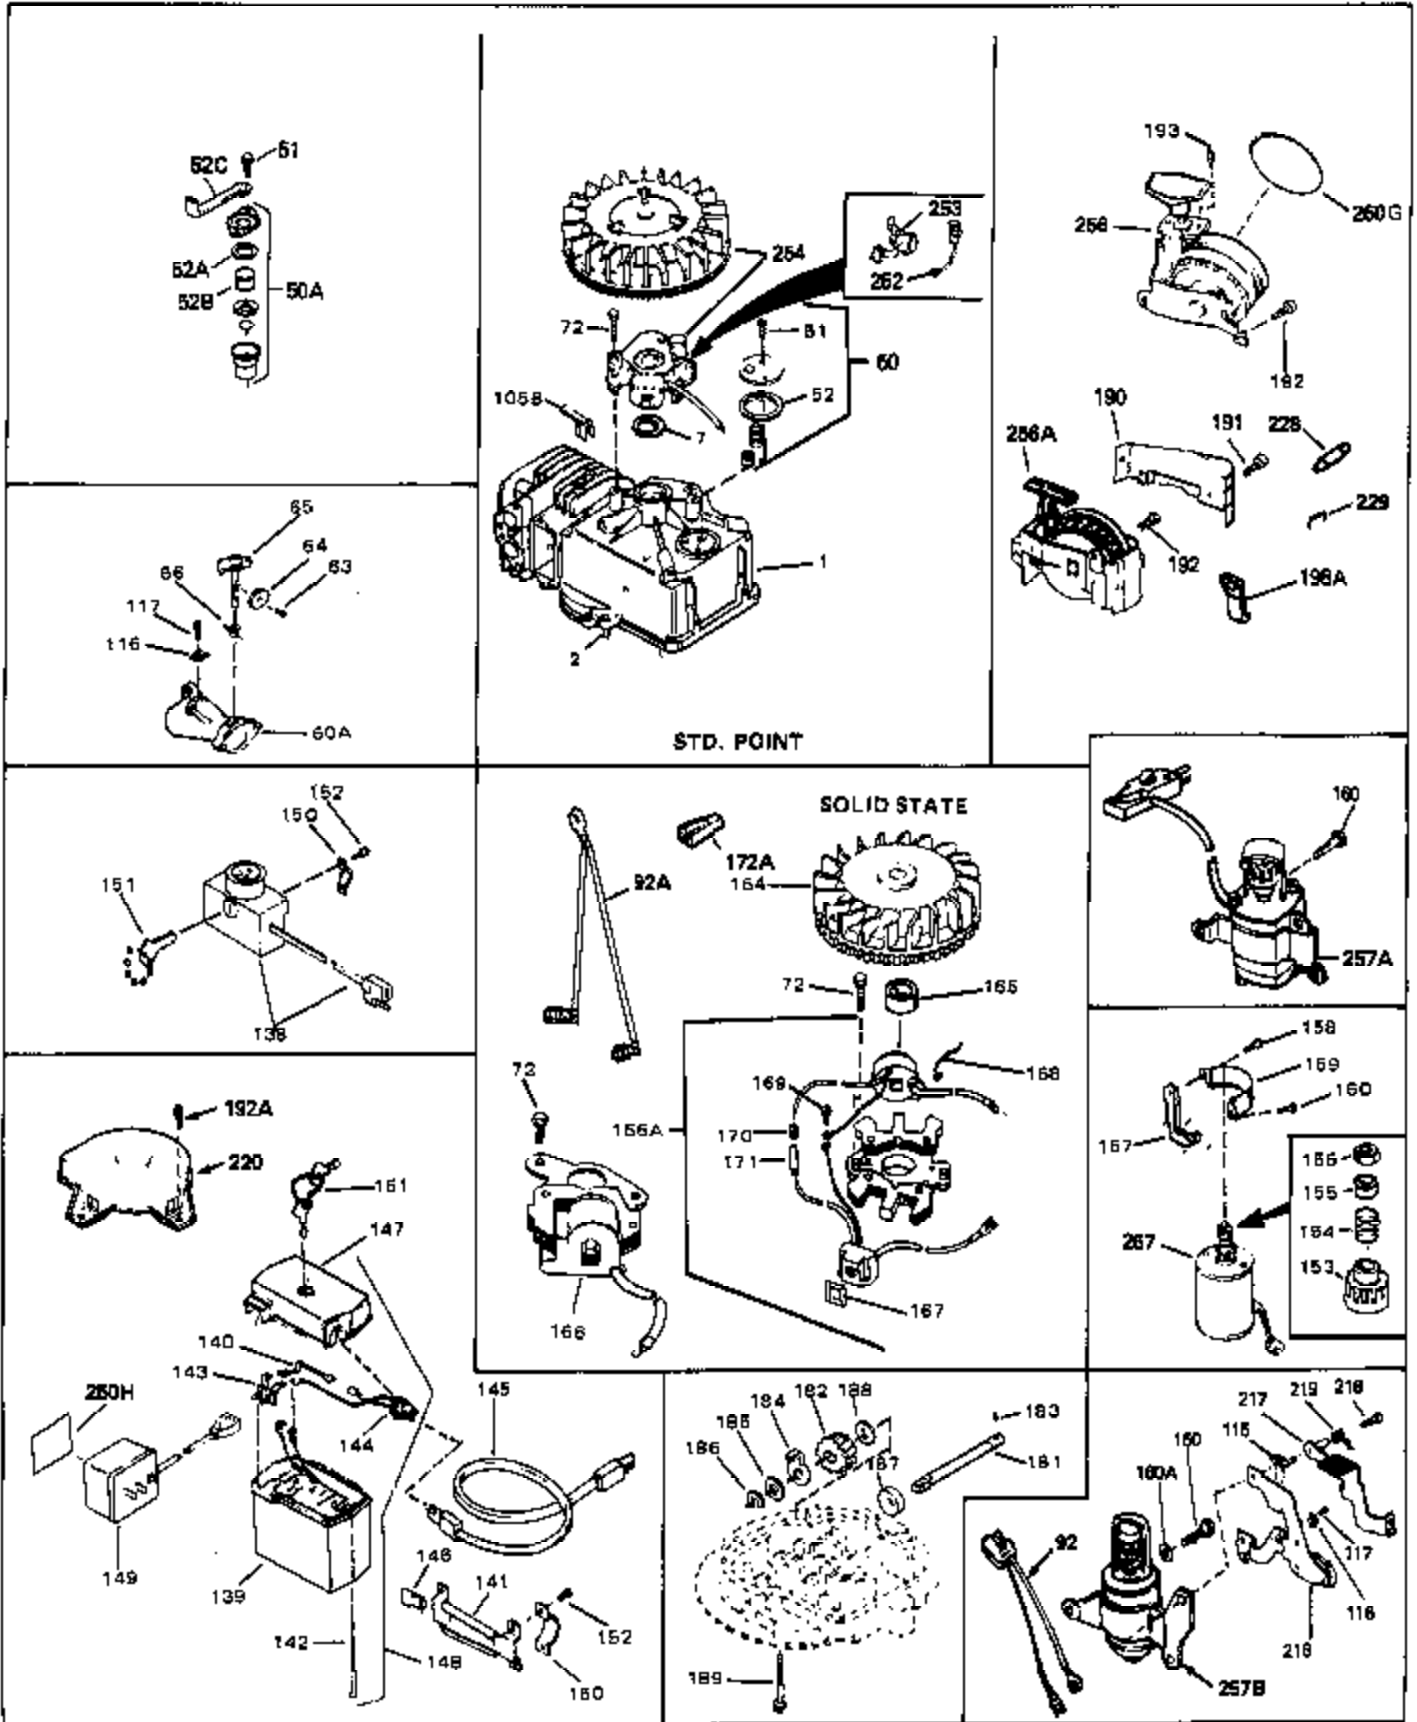

Ref #	Part Number	Qty	Description
1	33405	0	Cylinder Assy. (2-5/8" Bore)
2	26727	0	Pin, Dowel
50	34215	0	Breather Assy.
51	30200	0	Screw
52	32760	0	Gasket, Breather
63	650506	0	Screw
64	631036	0	Shutter, Throttle
65	631530	0	Shaft Assy., Throttle
66	631066	0	Spring, Return
72	650489	0	Screw
105B	29443	0	Clip, Fuel line
115	610973	0	Terminal Assy.
181	31748	0	Shaft, P.T.O.
182	31746	0	Gear, Worm
184	31745	0	Washer, Tang
185	31787	0	Washer, Flat
186	31749	0	Ring, Retaining
187	31744	0	Seal, Oil
188	31747	0	Washer, Thrust
189	650492	0	Screw
192A	0	0	Rivet, Pop (3/16" Dia.)
192	650737	0	Screw, Hex washer hd. taptite, 1/4-20 x 1/2
250G	33407	0	Decal, Decorative
252	30548B	0	Condenser
253	30547A	0	Contact Assy., Breaker
254	610850	0	Magneto, Tecumseh (w/ring gear)
256	590429A	0	Starter, Side mount rewind