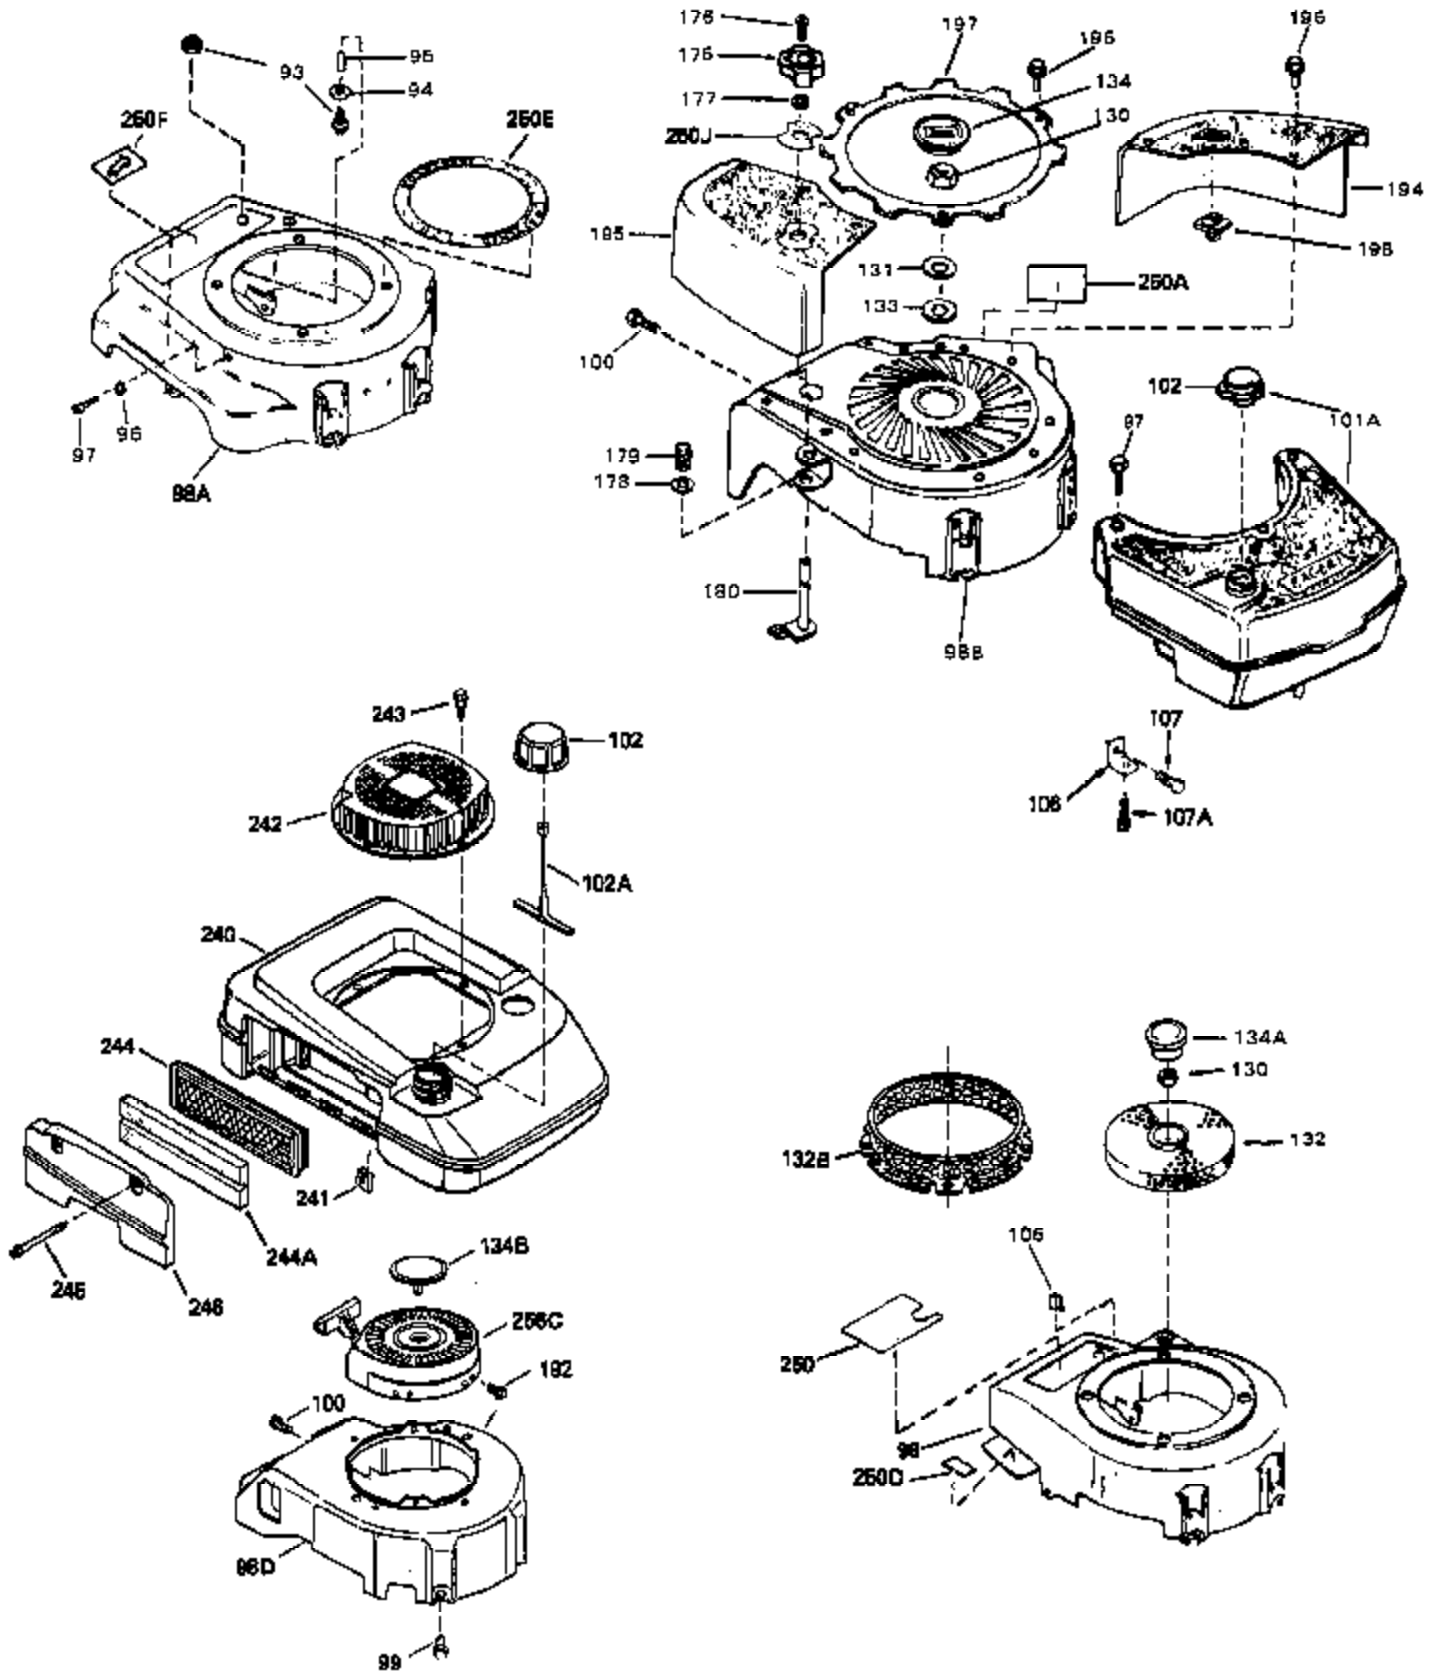

Ref #	Part Number	Qty	Description
1	33405	0	Cylinder Assy. (2-5/8" Bore)
2	26727	0	Pin, Dowel
50	34215	0	Breather Assy.
51	30200	0	Screw
52	32760	0	Gasket, Breather
63	650506	0	Screw
64	631036	0	Shutter, Throttle
65	631530	0	Shaft Assy., Throttle
66	631066	0	Spring, Return
72	650489	0	Screw
105B	29443	0	Clip, Fuel line
115	610973	0	Terminal Assy.
181	31748	0	Shaft, P.T.O.
182	31746	0	Gear, Worm
184	31745	0	Washer, Tang
185	31787	0	Washer, Flat
186	31749	0	Ring, Retaining
187	31744	0	Seal, Oil
188	31747	0	Washer, Thrust
189	650492	0	Screw
192A	0	0	Rivet, Pop (3/16" Dia.)
192	650737	0	Screw, Hex washer hd. taptite, 1/4-20 x 1/2
250G	33407	0	Decal, Decorative
252	30548B	0	Condenser
253	30547A	0	Contact Assy., Breaker
254	610850	0	Magneto, Tecumseh (w/ring gear)
256	590429A	0	Starter, Side mount rewind