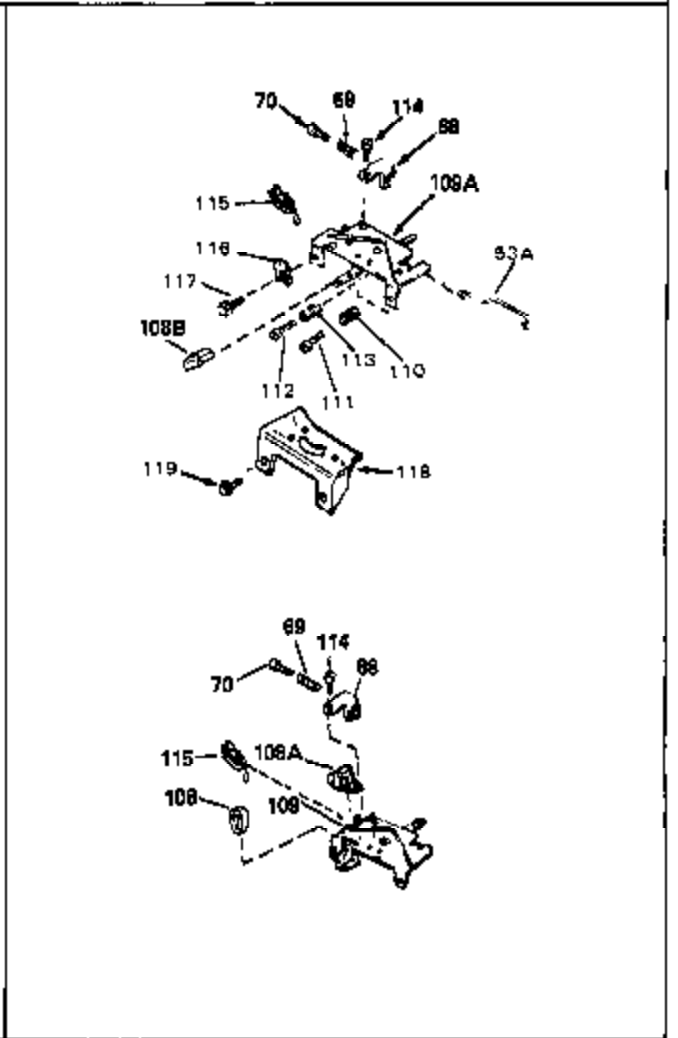

Ref #	Part Number	Qty	Description
86A	33143	0	Clamp, Corbin
87	32796	0	Filter, Air cleaner
88	33142	0	Tube, Air intake
89	32797	0	Retainer, Air cleaner
90	650665	0	Screw
115	610973	0	Terminal Assy.
120B	33566	0	Muffler
122	33753	0	Plate, Lock
239	35435	0	Filter, Pre-Air (Poly)
252	30548B	0	Condenser
253	30547A	0	Contact Assy., Breaker