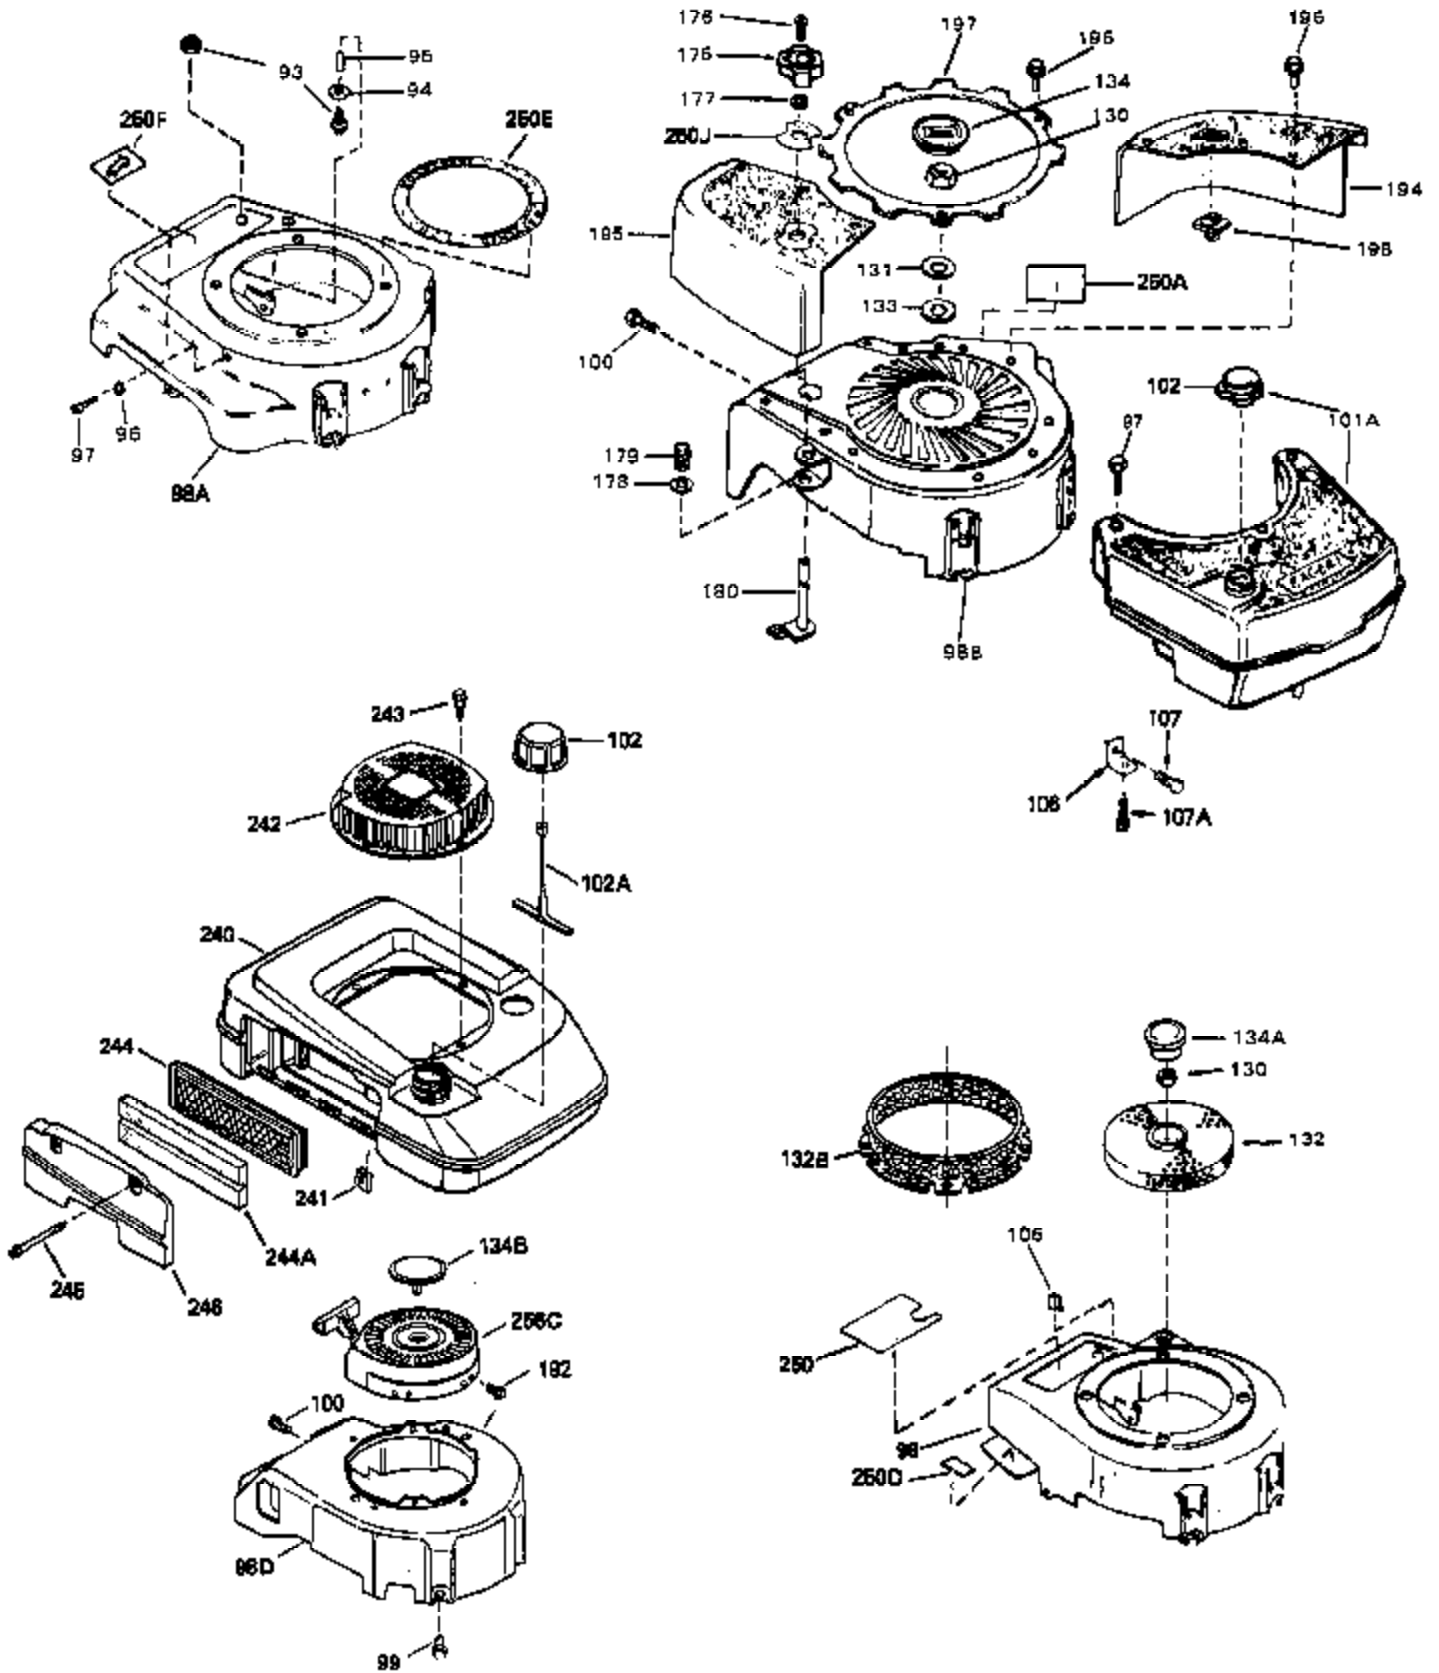

Ref #	Part Number	Qty	Description
52	32760	0	Gasket, Breather
53	32652	0	Link, Throttle
54	33151	0	Link, Governor spring
55	32755	0	Cover, Valve spring box
56	27234	0	Gasket, Breather cover
57	30063	0	Screw
59	32649	0	Gasket, Intake
60	31384A	0	Pipe, Intake
61	6201	0	Screw
62	650451	0	Screw
67	26756	0	Gasket, Carburetor
71	29752	0	Nut
99	650831	0	Screw, Hex washer hd. Powerlok thread,
102	34118	0	Cap, Fuel filler (Red Plastic) (Spurt
102	410144B	0	Cap, Fuel filler (White Plastic) (Std.)
103	29774	0	Line, Fuel (Braided 8.25")
103	30705	0	Line, Fuel (Braided 16")
103	34357	0	Line, Fuel (Epichlorohydrin 6-3/4")
104	26460	0	Clamp, Fuel line
115	610973	0	Terminal Assy.
121	792005	0	Screw, Hex hd., 1/4-20 x 2-1/2
124	650562	0	Screw
125	30139	0	"O" Ring
125	34282	0	"O" Ring (.612 I.D. x .812 O.D. x .103
126	32799	0	Tube, Oil filler
127	29985	0	"O" Ring
128	30140	0	Dipstick, Oil (Screw In)
129	610118	0	Cover, Spark plug
130	650607	0	Nut, Flywheel
131	650815	0	Washer, Belleville
135	33086	0	Lever, Speed adj.
192A	0	0	Rivet, Pop (3/16" Dia.)
201	730207	0	Magneto-to-Solid State Conversion Kit
250C	31353	0	Decal, Instruction
251	631021	0	Inlet Needle, Seat & Clip Assy.
255	631668	0	Carburetor
258	33238C	0	Gasket Set

Ref #	Part Number	Qty	Description
1	33405	0	Cylinder Assy. (2-5/8" Bore)
2	26727	0	Pin, Dowel
50	34215	0	Breather Assy.
51	30200	0	Screw
52	32760	0	Gasket, Breather
63	650506	0	Screw
64	631036	0	Shutter, Throttle
65	631530	0	Shaft Assy., Throttle
66	631066	0	Spring, Return
72	650489	0	Screw
105B	29443	0	Clip, Fuel line
115	610973	0	Terminal Assy.
192A	0	0	Rivet, Pop (3/16" Dia.)
192	650737	0	Screw, Hex washer hd. taptite, 1/4-20 x 1/2
250G	33407	0	Decal, Decorative
252	30548B	0	Condenser
253	30547A	0	Contact Assy., Breaker
254	610850	0	Magneto, Tecumseh (w/ring gear)
256	590429A	0	Starter, Side mount rewind