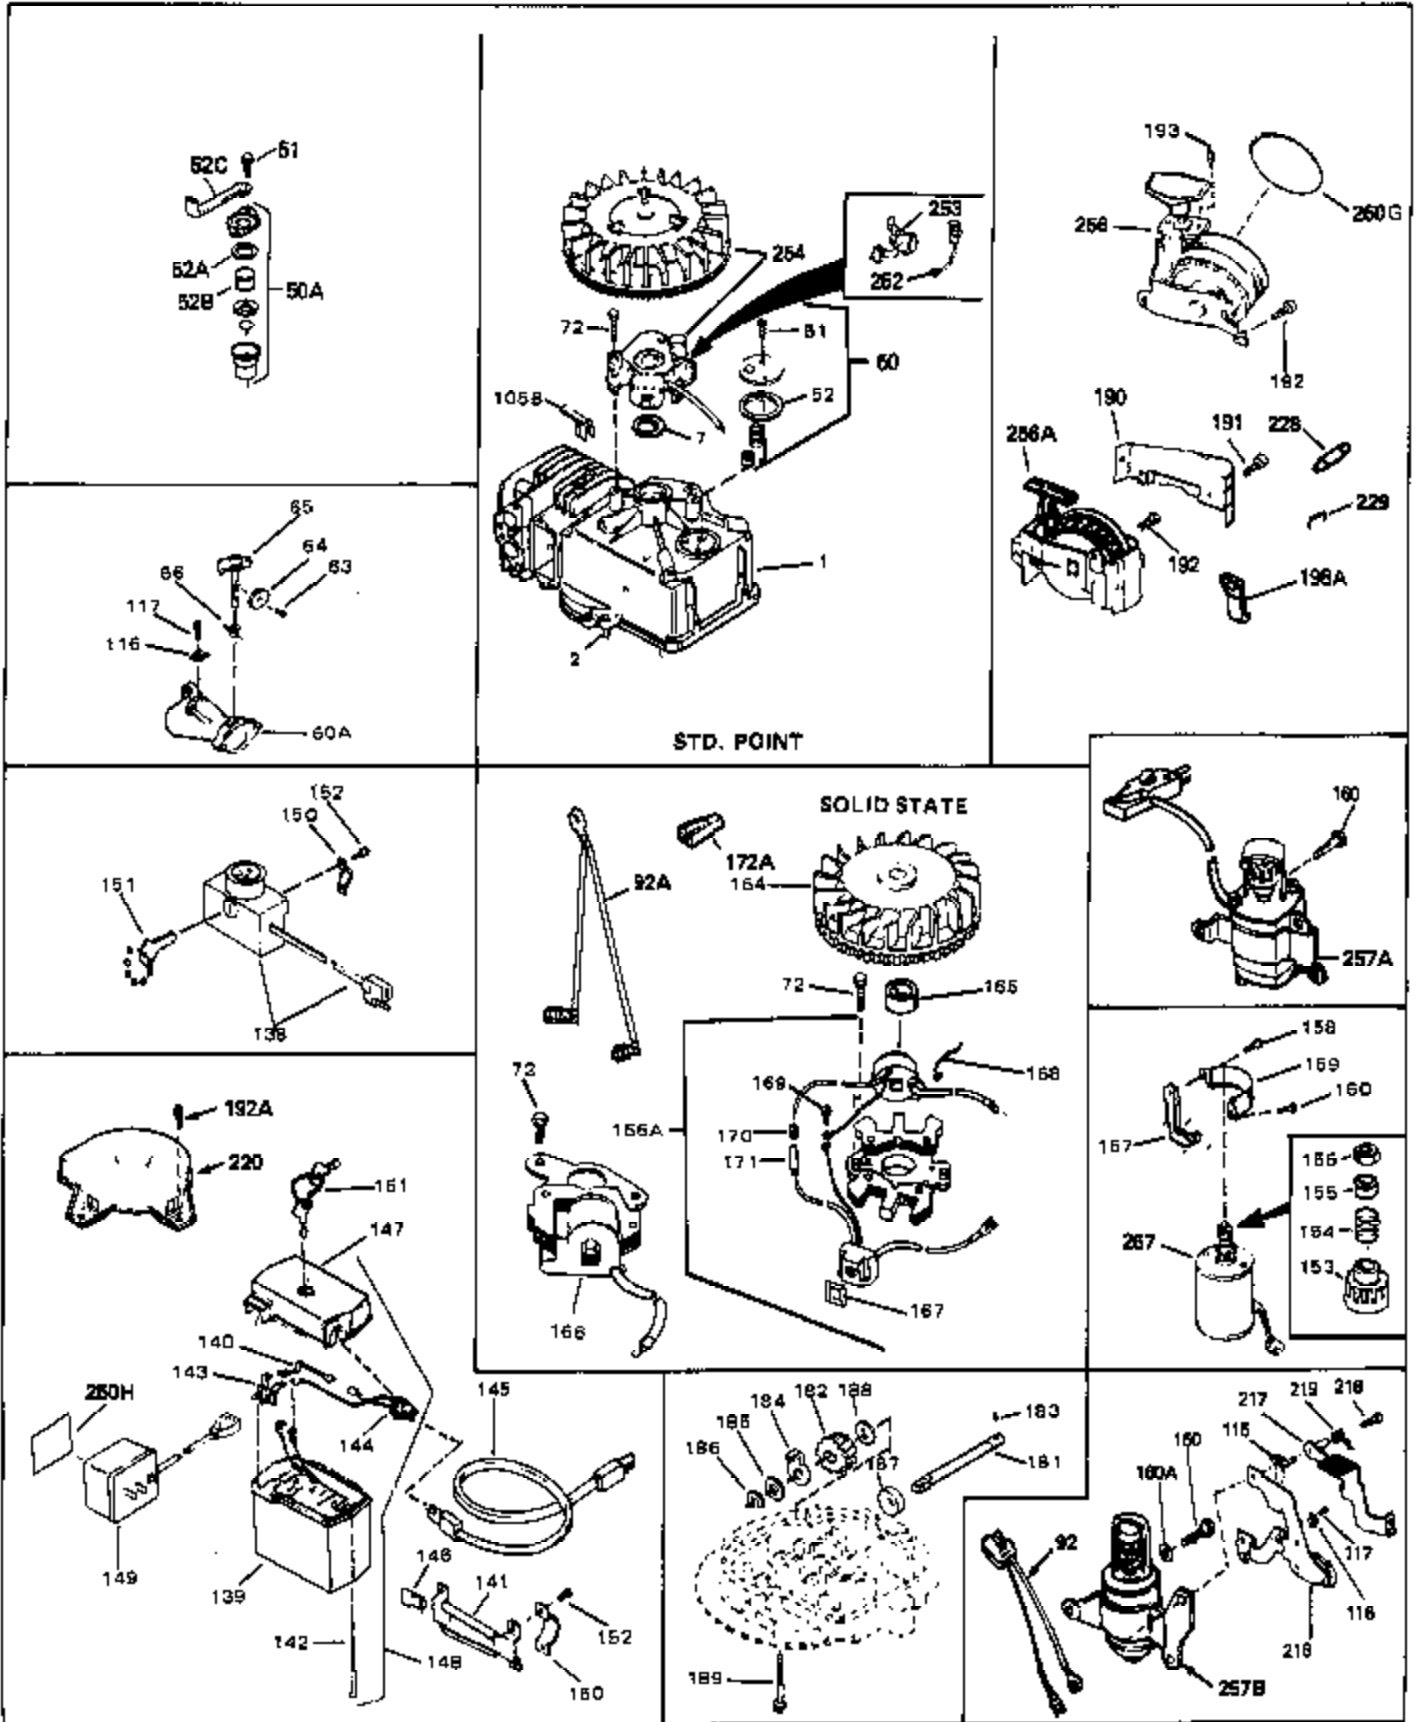

Ref #	Part Number	Qty	Description
1	33405	0	Cylinder Assy. (2-5/8" Bore)
2	26727	0	Pin, Dowel
50	34215	0	Breather Assy.
51	30200	0	Screw
52	32760	0	Gasket, Breather
63	650506	0	Screw
64	631036	0	Shutter, Throttle
65	631530	0	Shaft Assy., Throttle
66	631066	0	Spring, Return
72	650489	0	Screw
105B	29443	0	Clip, Fuel line
115	610973	0	Terminal Assy.
192A	0	0	Rivet, Pop (3/16" Dia.)
192	650737	0	Screw, Hex washer hd. taptite, 1/4-20 x 1/2
250G	33407	0	Decal, Decorative
252	30548B	0	Condenser
253	30547A	0	Contact Assy., Breaker
254	610850	0	Magneto, Tecumseh (w/ring gear)
256	590429A	0	Starter, Side mount rewind