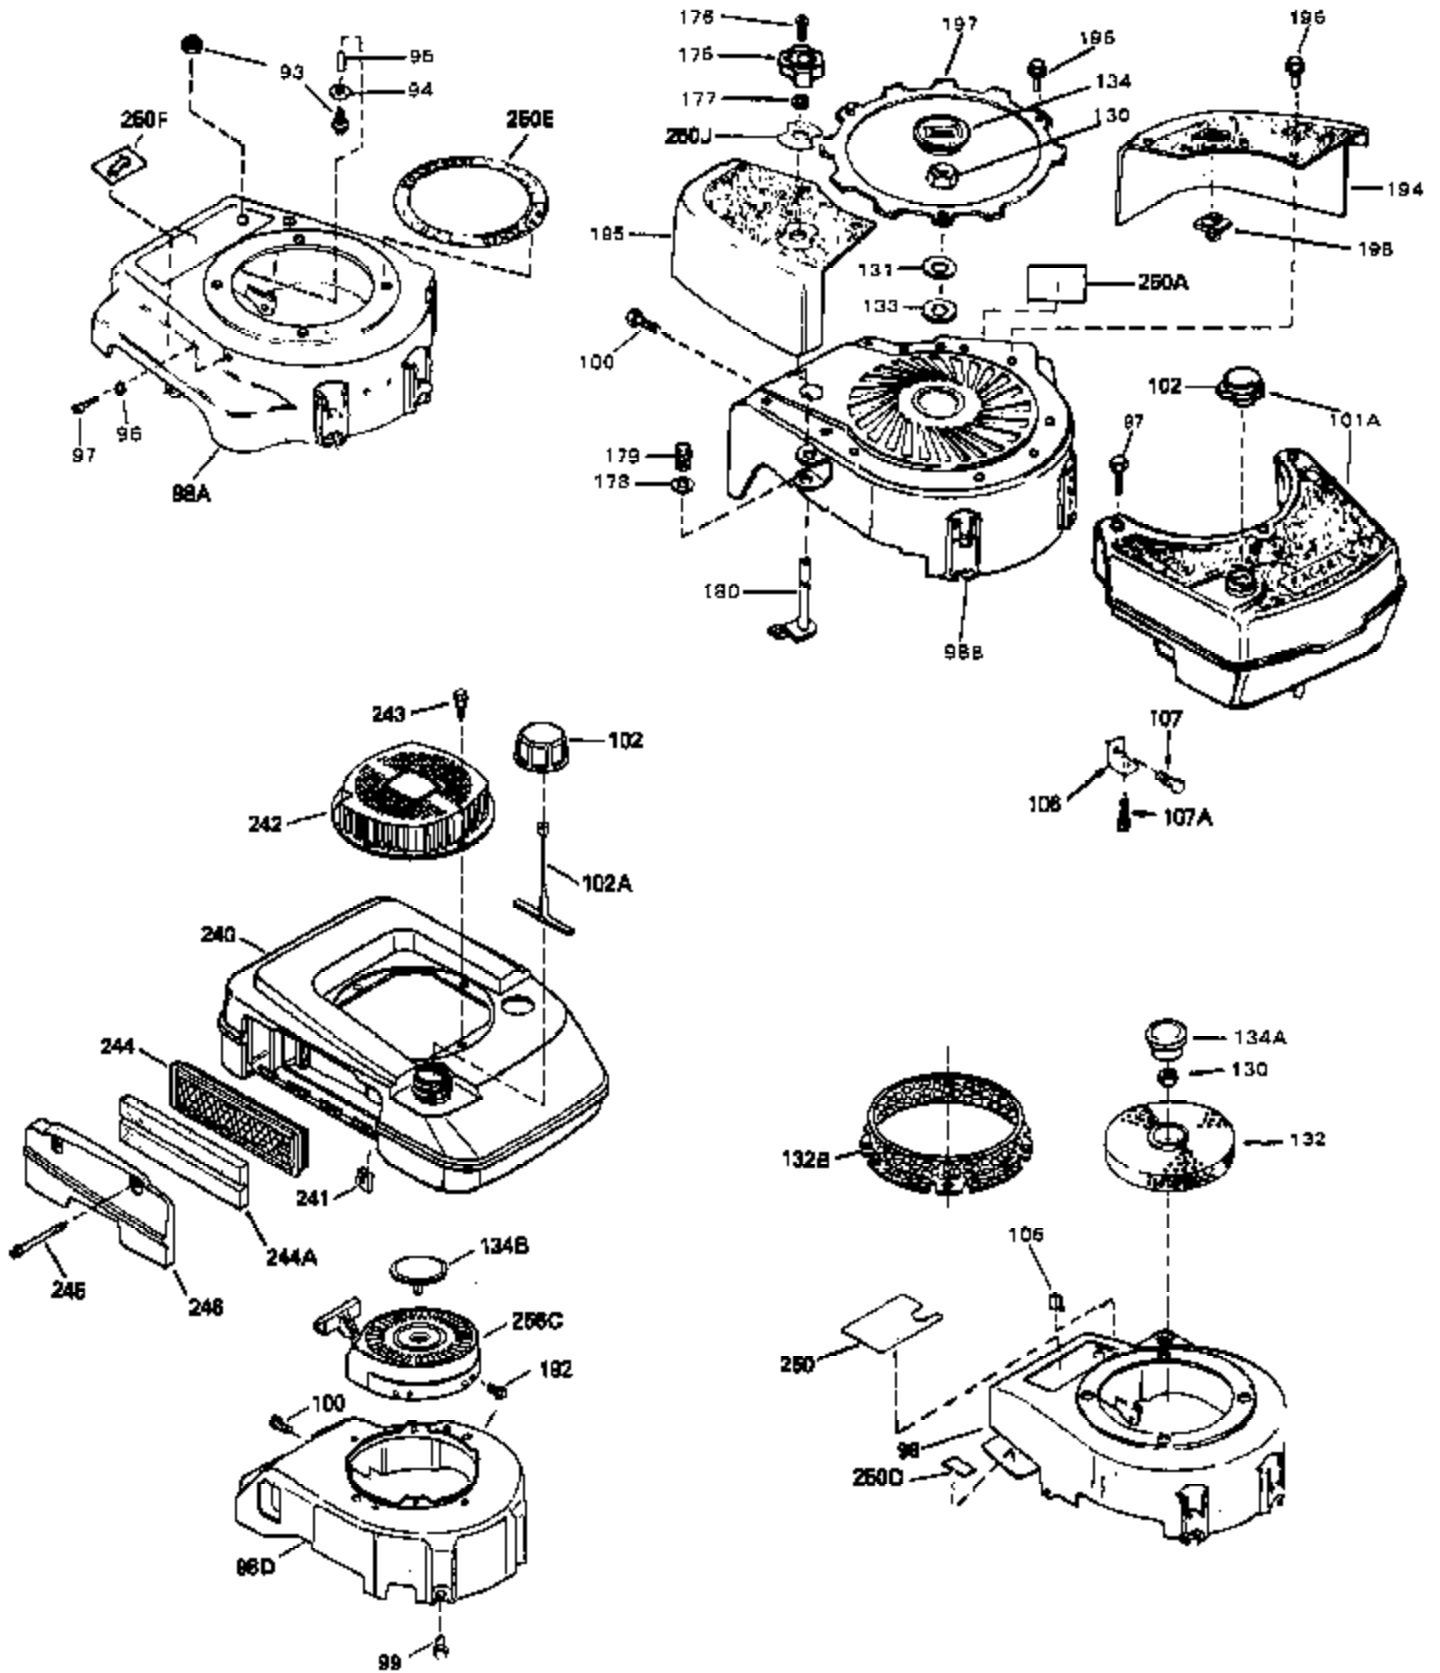

Ref #	Part Number	Qty	Description
93	610650B	0	Switch, Toggle
94	33458	0	Washer, Plain
95	33457	0	Cap, Toggle switch
98B	33558A	0	Housing, Blower
99	650831	0	Screw, Hex washer hd. Powerlok thread,
102	34118	0	Cap, Fuel filler (Red Plastic) (Spurt
102	410144B	0	Cap, Fuel filler (White Plastic) (Std.)
105	27275	0	Clip, Hi-tension wire
130	650607	0	Nut, Flywheel
131	650815	0	Washer, Belleville
132	32237	0	Screen, Flywheel
192	650737	0	Screw, Hex washer hd. taptite, 1/4-20 x 1/2
250	33399	0	Decal, Instructions