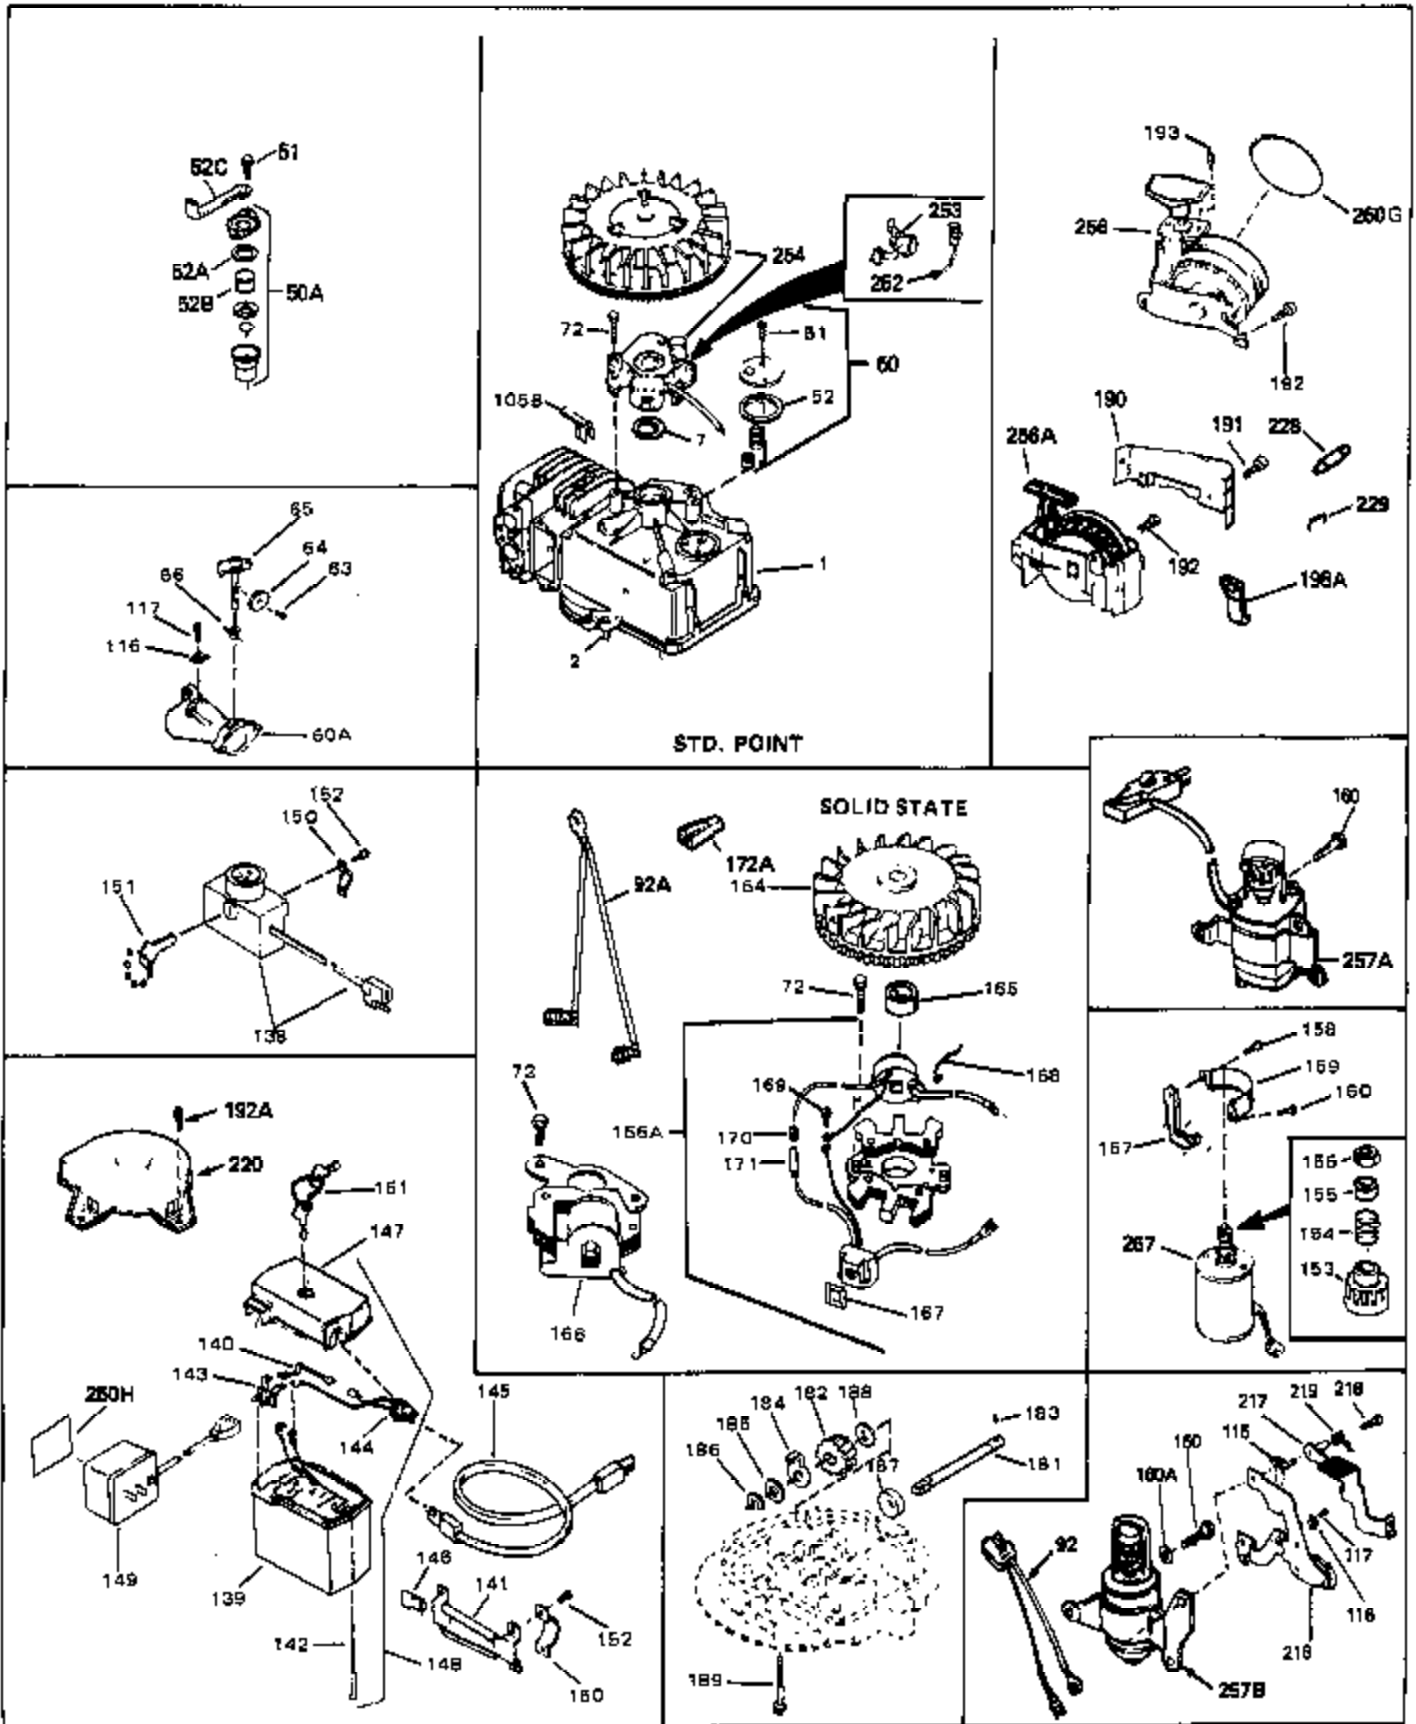

Ref #	Part Number	Qty	Description
1	33405	0	Cylinder Assy. (2-5/8" Bore)
2	26727	0	Pin, Dowel
50	34215	0	Breather Assy.
51	30200	0	Screw
52	32760	0	Gasket, Breather
63	650506	0	Screw
64	631036	0	Shutter, Throttle
65	631530	0	Shaft Assy., Throttle
66	631066	0	Spring, Return
72	650489	0	Screw
105B	29443	0	Clip, Fuel line
115	610973	0	Terminal Assy.
192A	0	0	Rivet, Pop (3/16" Dia.)
192	650737	0	Screw, Hex washer hd. taptite, 1/4-20 x 1/2
250G	33407	0	Decal, Decorative
252	30548B	0	Condenser
253	30547A	0	Contact Assy., Breaker
254	610850	0	Magneto, Tecumseh (w/ring gear)
256	590429A	0	Starter, Side mount rewind