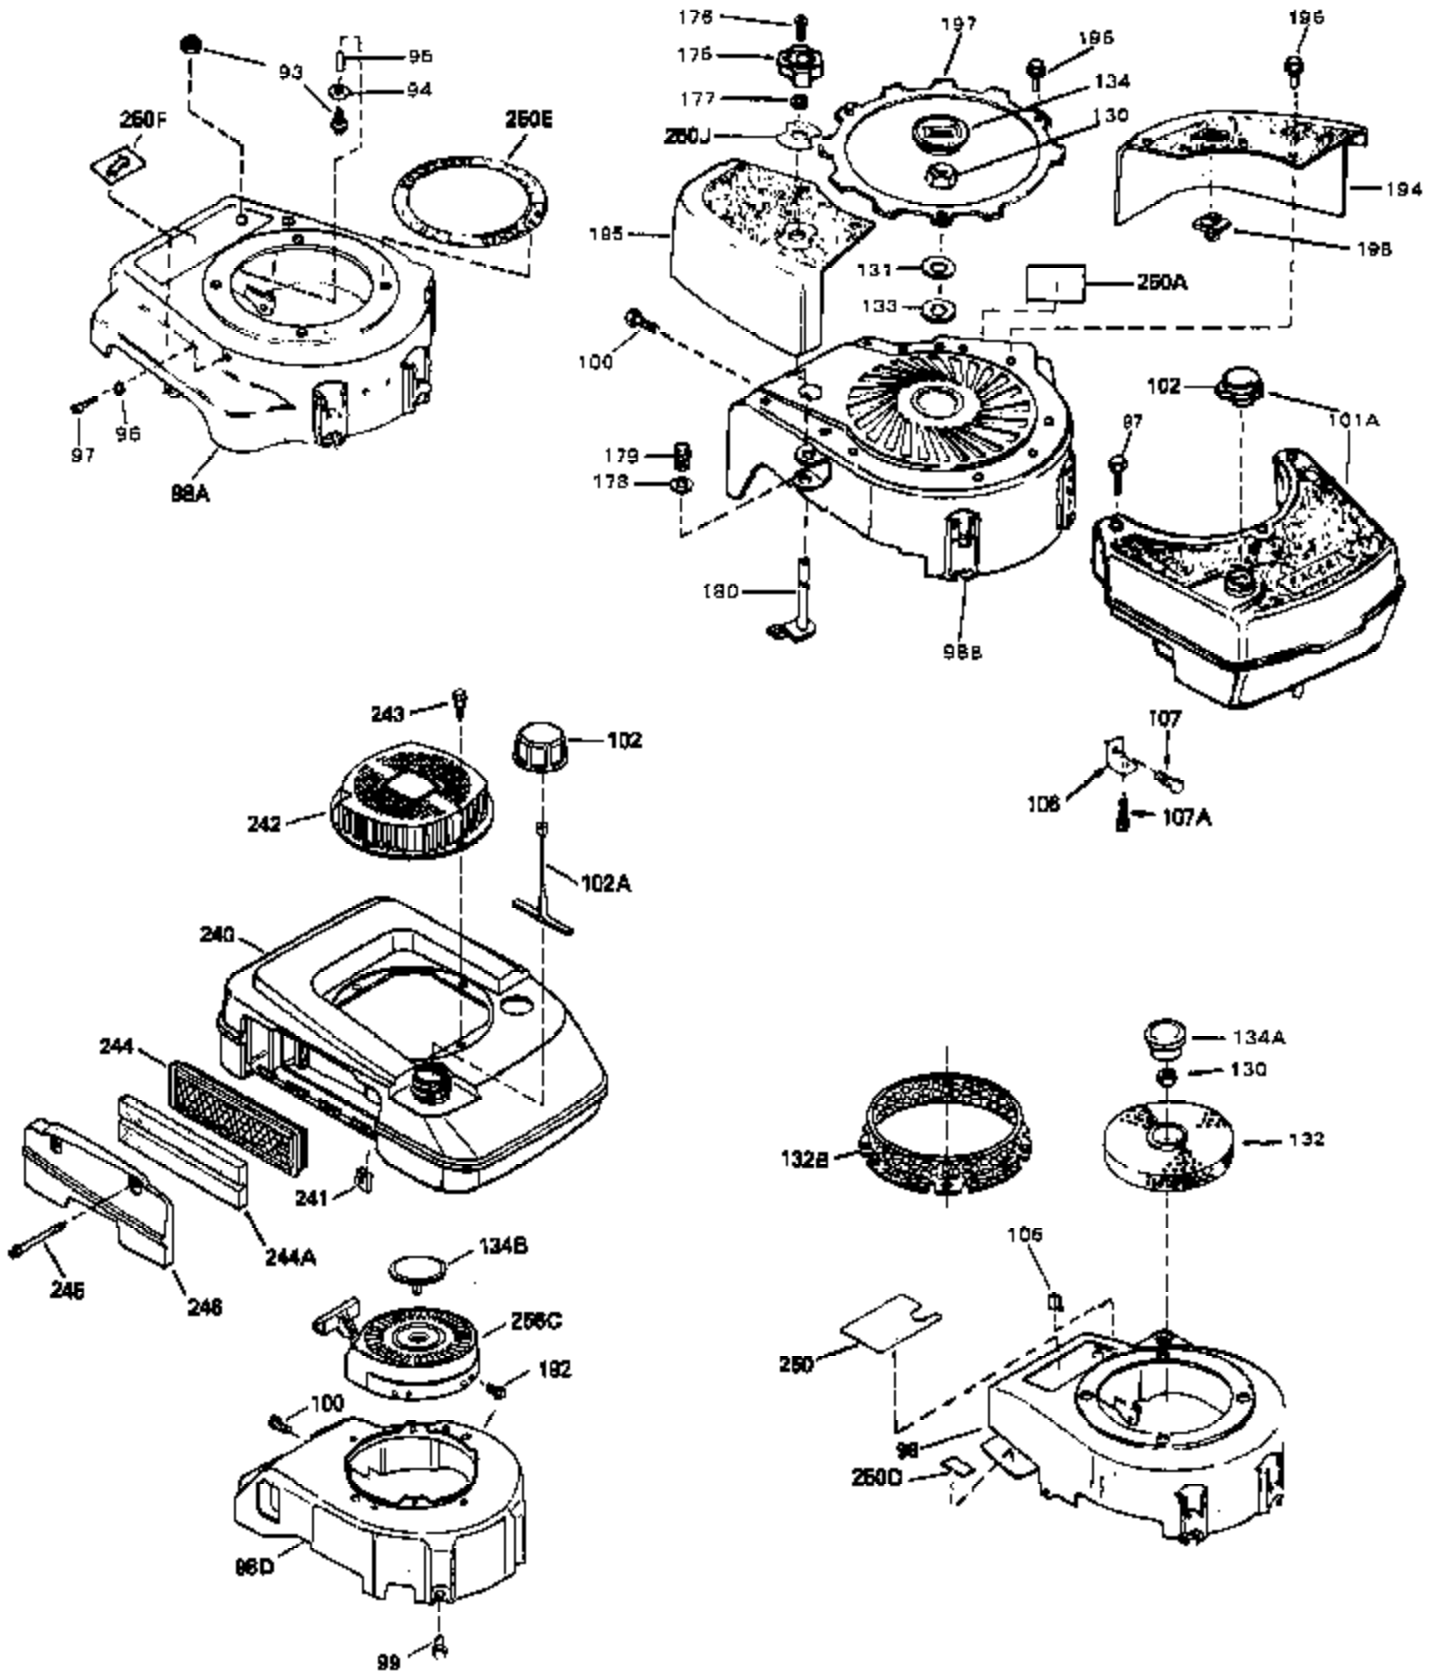

Ref #	Part Number	Qty	Description
98	32753B	0	Housing, Blower
99	650831	0	Screw, Hex washer hd. Powerlok thread,
102	34118	0	Cap, Fuel filler (Red Plastic) (Spurt
102	410144B	0	Cap, Fuel filler (White Plastic) (Std.)
105	27275	0	Clip, Hi-tension wire
130	650607	0	Nut, Flywheel
131	650815	0	Washer, Belleville
132	32237	0	Screen, Flywheel
192	650737	0	Screw, Hex washer hd. taptite, 1/4-20 x 1/2
250A	34346	0	Decal, Instruction
250D	32546	0	Decal, Speed control