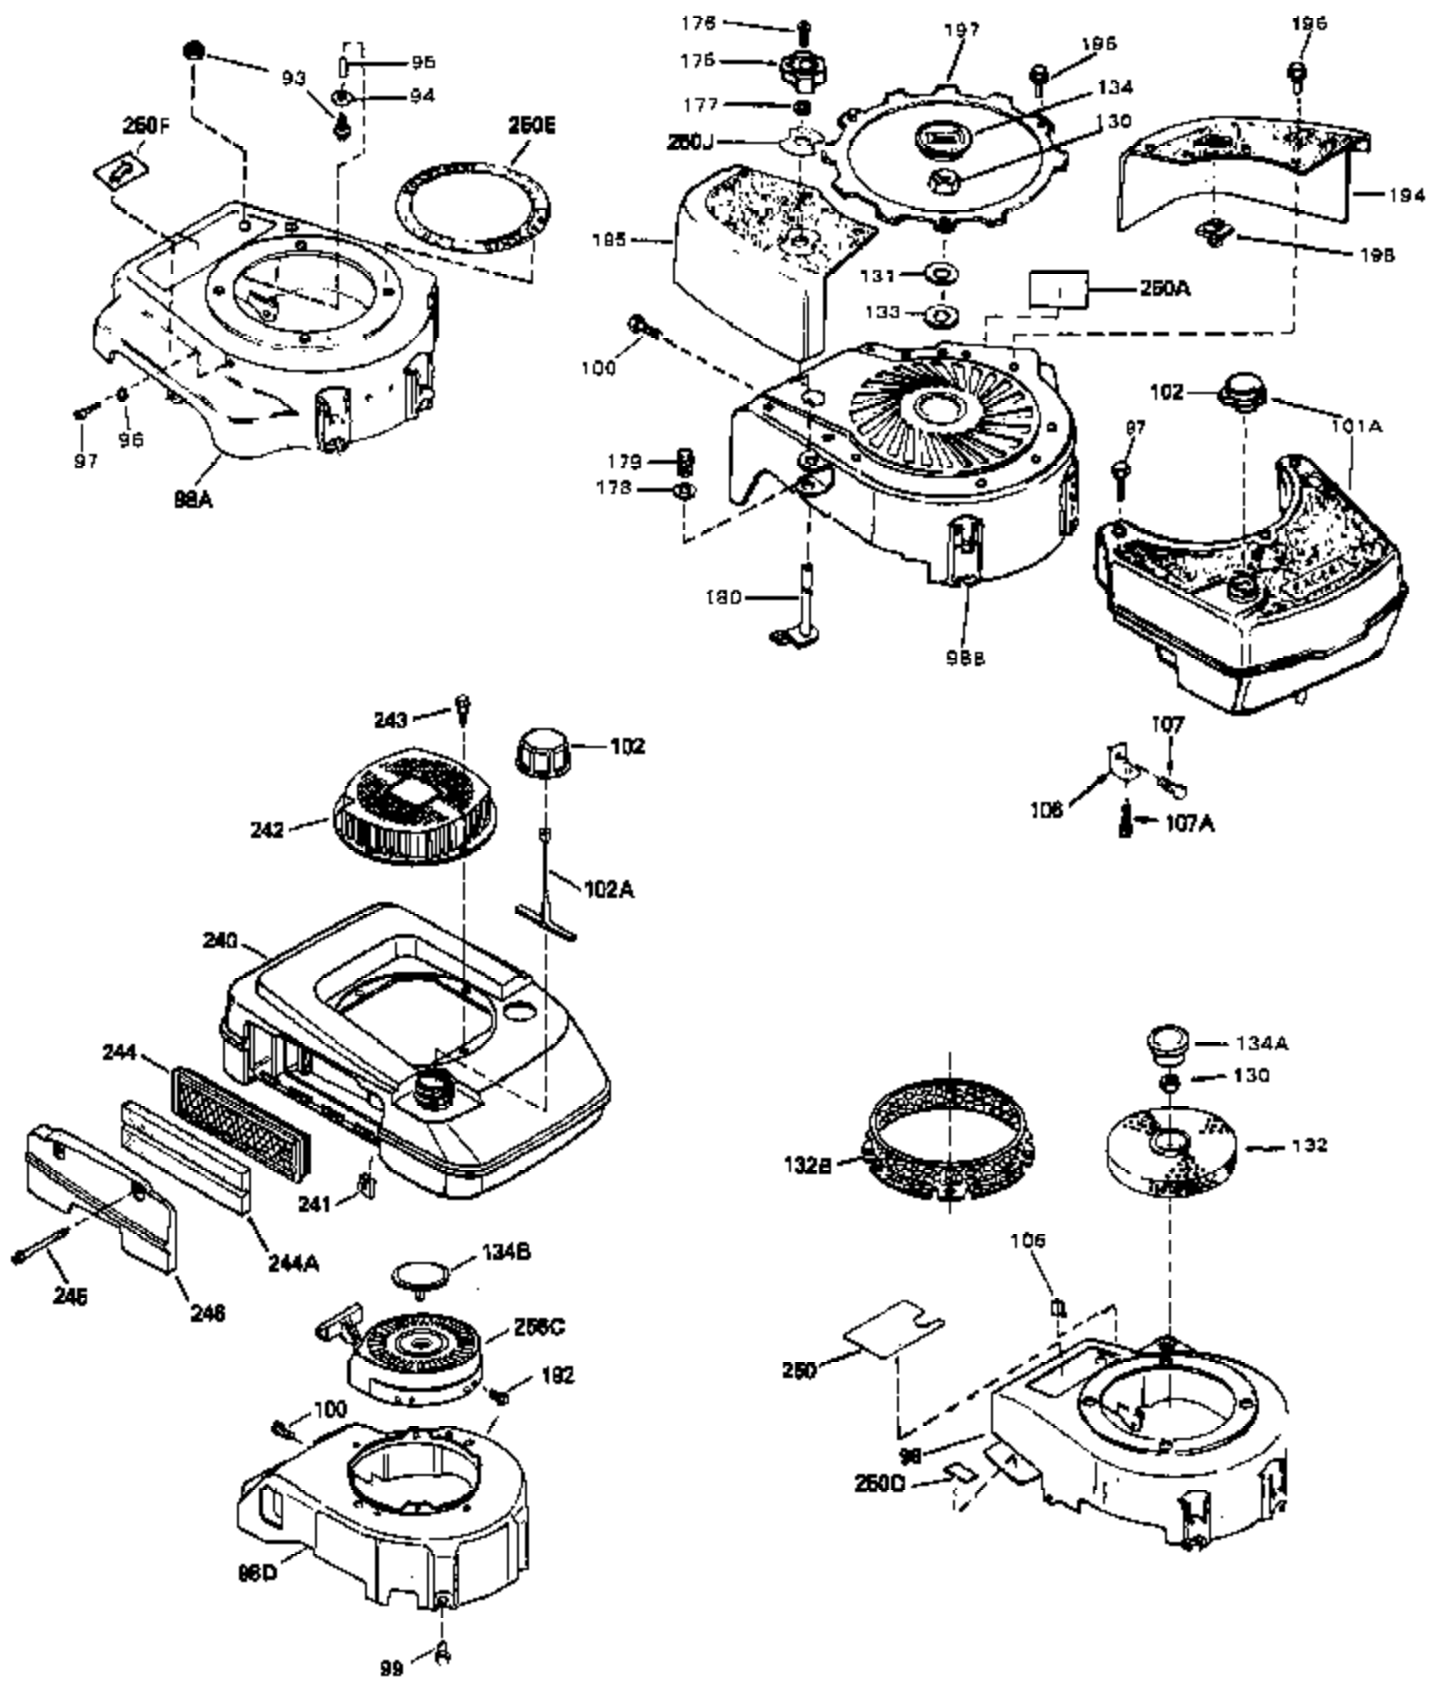

Ref #	Part Number	Qty	Description
93	610650B	0	Switch, Toggle
95	33457	0	Cap, Toggle switch
98B	33558A	0	Housing, Blower
99	650831	0	Screw, Hex washer hd. Powerlok thread,
102	34118	0	Cap, Fuel filler (Red Plastic) (Spurt
102	410144B	0	Cap, Fuel filler (White Plastic) (Std.)
105	27275	0	Clip, Hi-tension wire
130	650607	0	Nut, Flywheel
131	650815	0	Washer, Belleville
132	32237	0	Screen, Flywheel
192	650737	0	Screw, Hex washer hd. taptite, 1/4-20 x 1/2
250	33399	0	Decal, Instructions