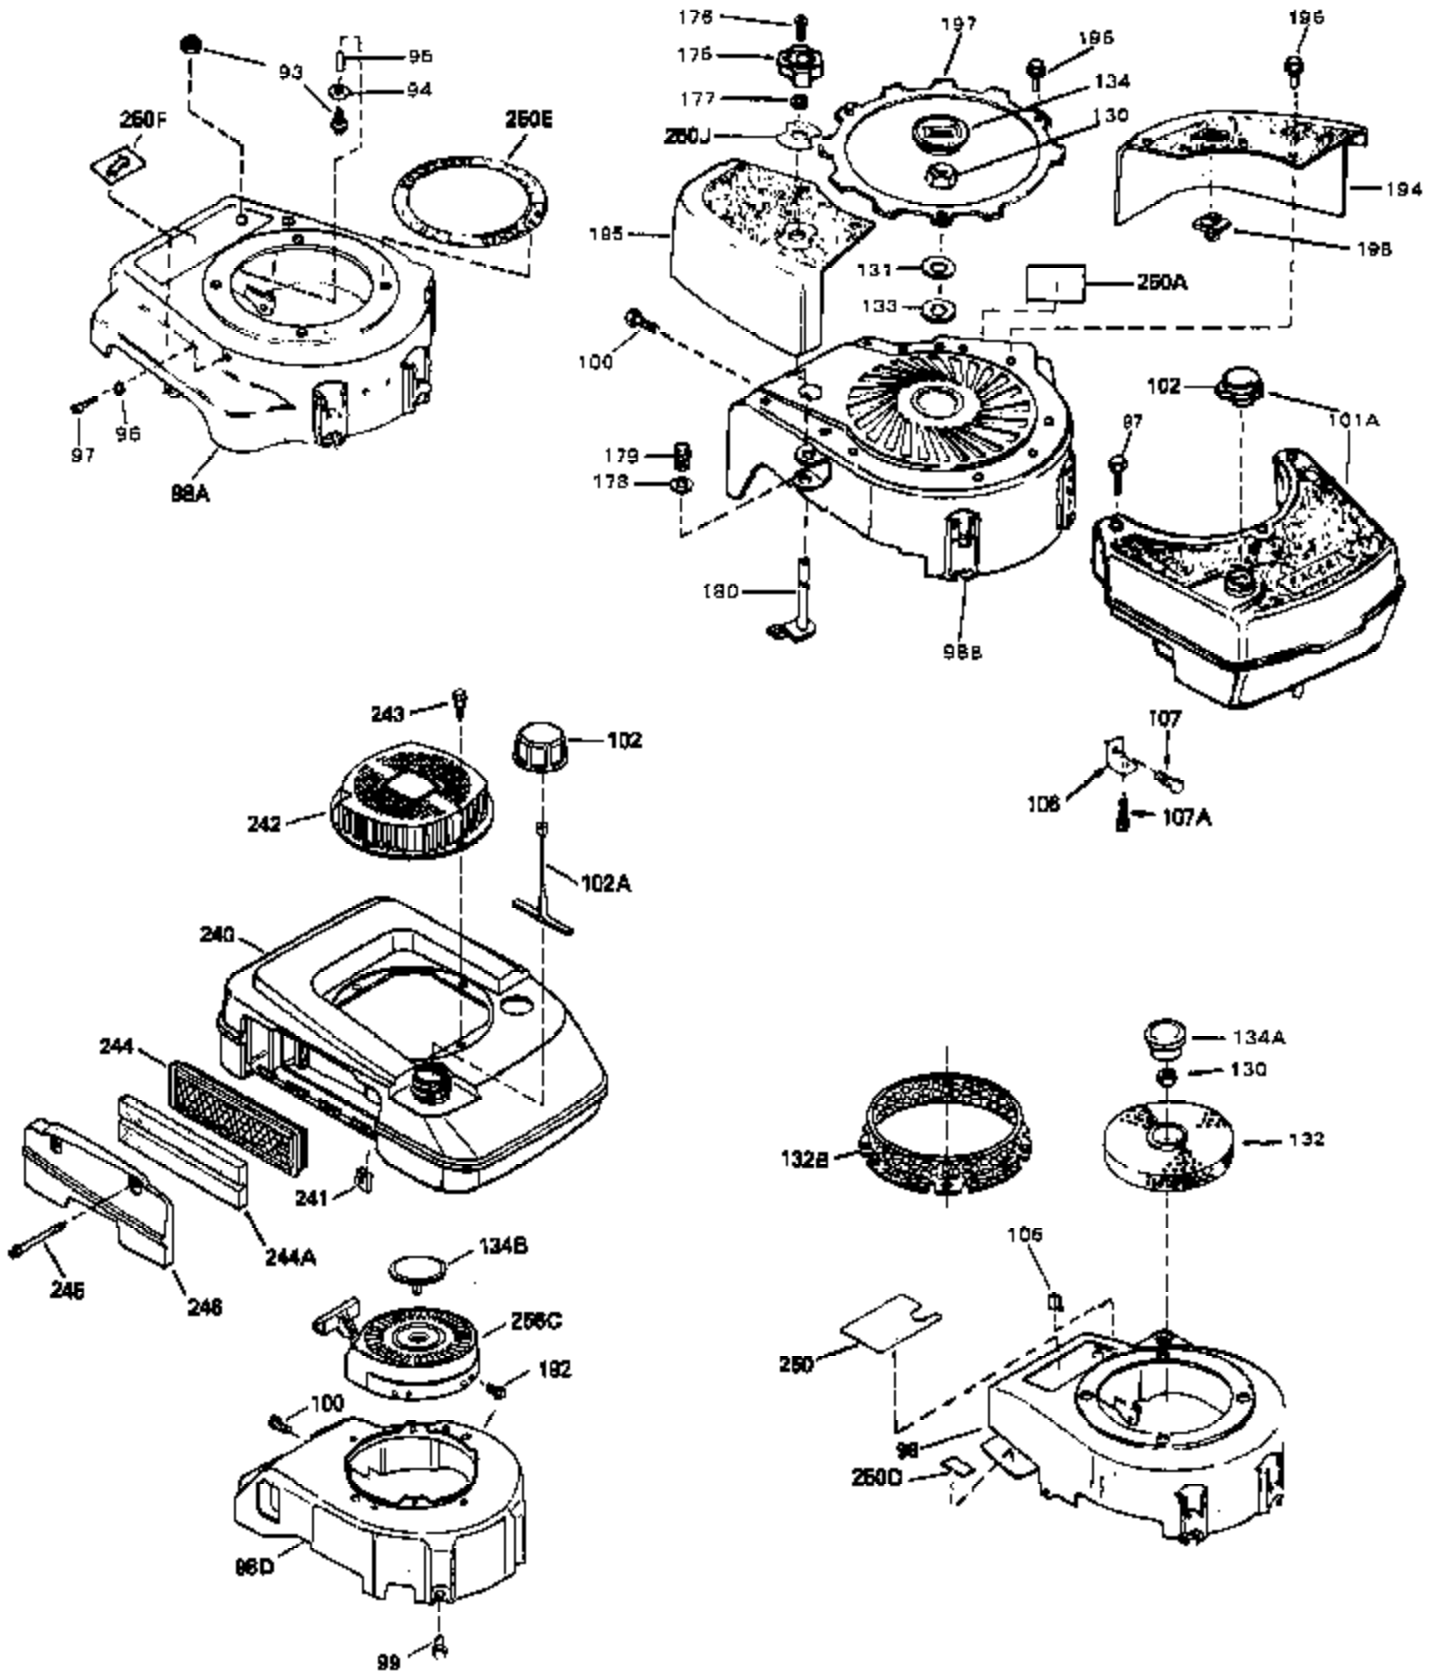

Ref #	Part Number	Qty	Description
93	610650B	0	Switch, Toggle
94	33458	0	Washer, Plain
95	33457	0	Cap, Toggle switch
98B	33558A	0	Housing, Blower
99	650831	0	Screw, Hex washer hd. Powerlok thread,
102	34118	0	Cap, Fuel filler (Red Plastic) (Spurt
102	410144B	0	Cap, Fuel filler (White Plastic) (Std.)
105	27275	0	Clip, Hi-tension wire
130	650607	0	Nut, Flywheel
131	650815	0	Washer, Belleville
132	32237	0	Screen, Flywheel
192	650737	0	Screw, Hex washer hd. taptite, 1/4-20 x 1/2
250	33399	0	Decal, Instructions