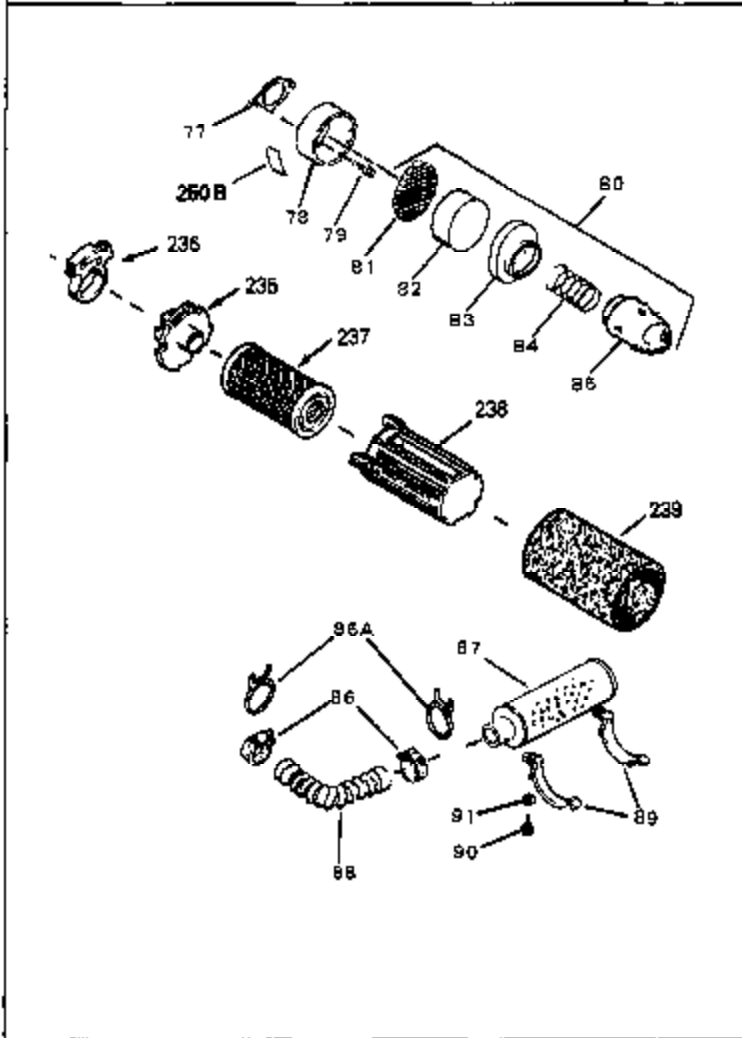

Ref #	Part Number	Qty	Description
77	27272	0	Gasket, Air cleaner
86A	33143	0	Clamp, Corbin
87	32796	0	Filter, Air cleaner
88	33142	0	Tube, Air intake
89	32797	0	Retainer, Air cleaner
90	650665	0	Screw
115	610973	0	Terminal Assy.
120A	27181B	0	Muffler
239	35435	0	Filter, Pre-Air (Poly)
252	30548B	0	Condenser
253	30547A	0	Contact Assy., Breaker