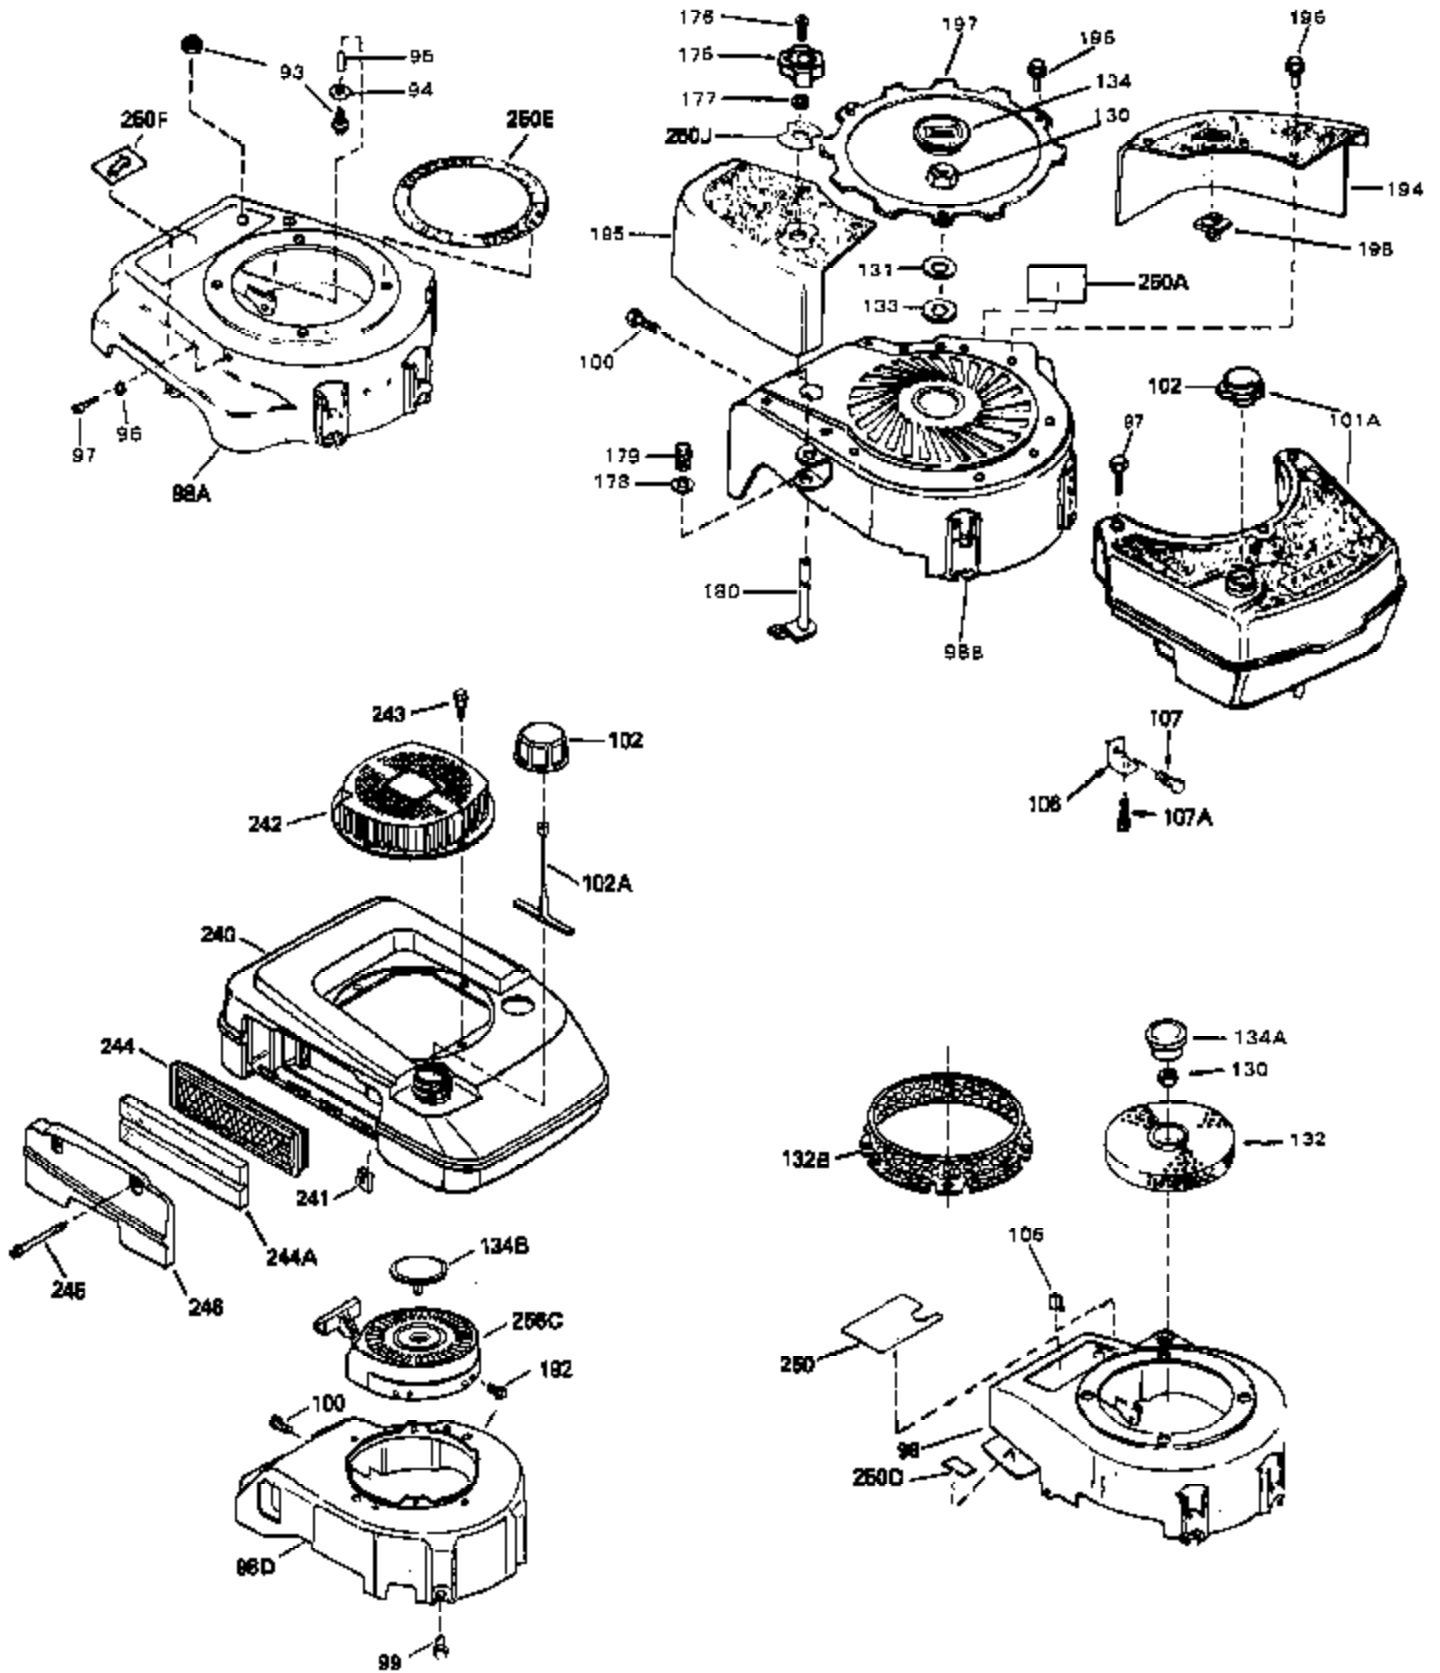

Ref #	Part Number	Qty	Description
1	33212A	0	Cylinder Assy. (2-5/8" Bore)
2	26727	0	Pin, Dowel
50	34215	0	Breather Assy.
51	30200	0	Screw
52	32760	0	Gasket, Breather
60A	32903	0	Pipe, Intake
63	650506	0	Screw
64	631036	0	Shutter, Throttle
65	631530	0	Shaft Assy., Throttle
66	631066	0	Spring, Return
72	650489	0	Screw
115	610973	0	Terminal Assy.
181	31748	0	Shaft, P.T.O.
182	31746	0	Gear, Worm
184	31745	0	Washer, Tang
185	31787	0	Washer, Flat
186	31749	0	Ring, Retaining
187	31744	0	Seal, Oil
188	31747	0	Washer, Thrust
189	650492	0	Screw
192A	0	0	Rivet, Pop (3/16" Dia.)
192	650737	0	Screw, Hex washer hd. taptite, 1/4-20 x 1/2
252	30548B	0	Condenser
253	30547A	0	Contact Assy., Breaker
254	610791	0	Magneto, Tecumseh (w/double ring gear) (12
256	590429A	0	Starter, Side mount rewind