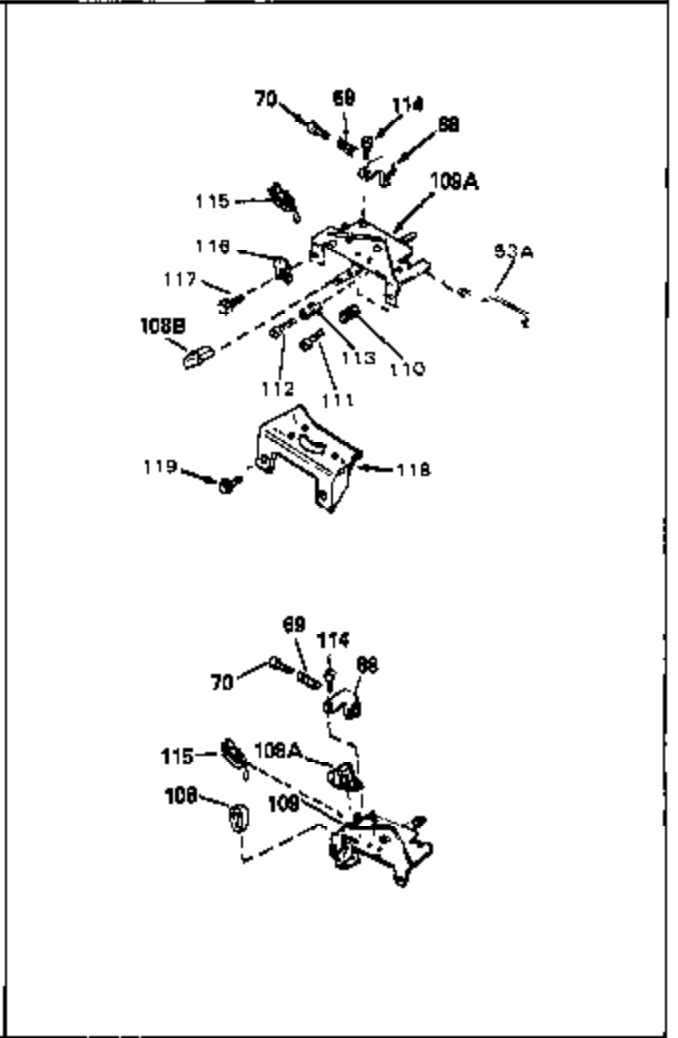

Ref #	Part Number	Qty	Description
86A	33143	0	Clamp, Corbin
87	32796	0	Filter, Air cleaner
88	33142	0	Tube, Air intake
89	32797	0	Retainer, Air cleaner
90	650665	0	Screw
91	650168	0	Washer, Flat
115	610973	0	Terminal Assy.
239	35435	0	Filter, Pre-Air (Poly)
252	30548B	0	Condenser
253	30547A	0	Contact Assy., Breaker