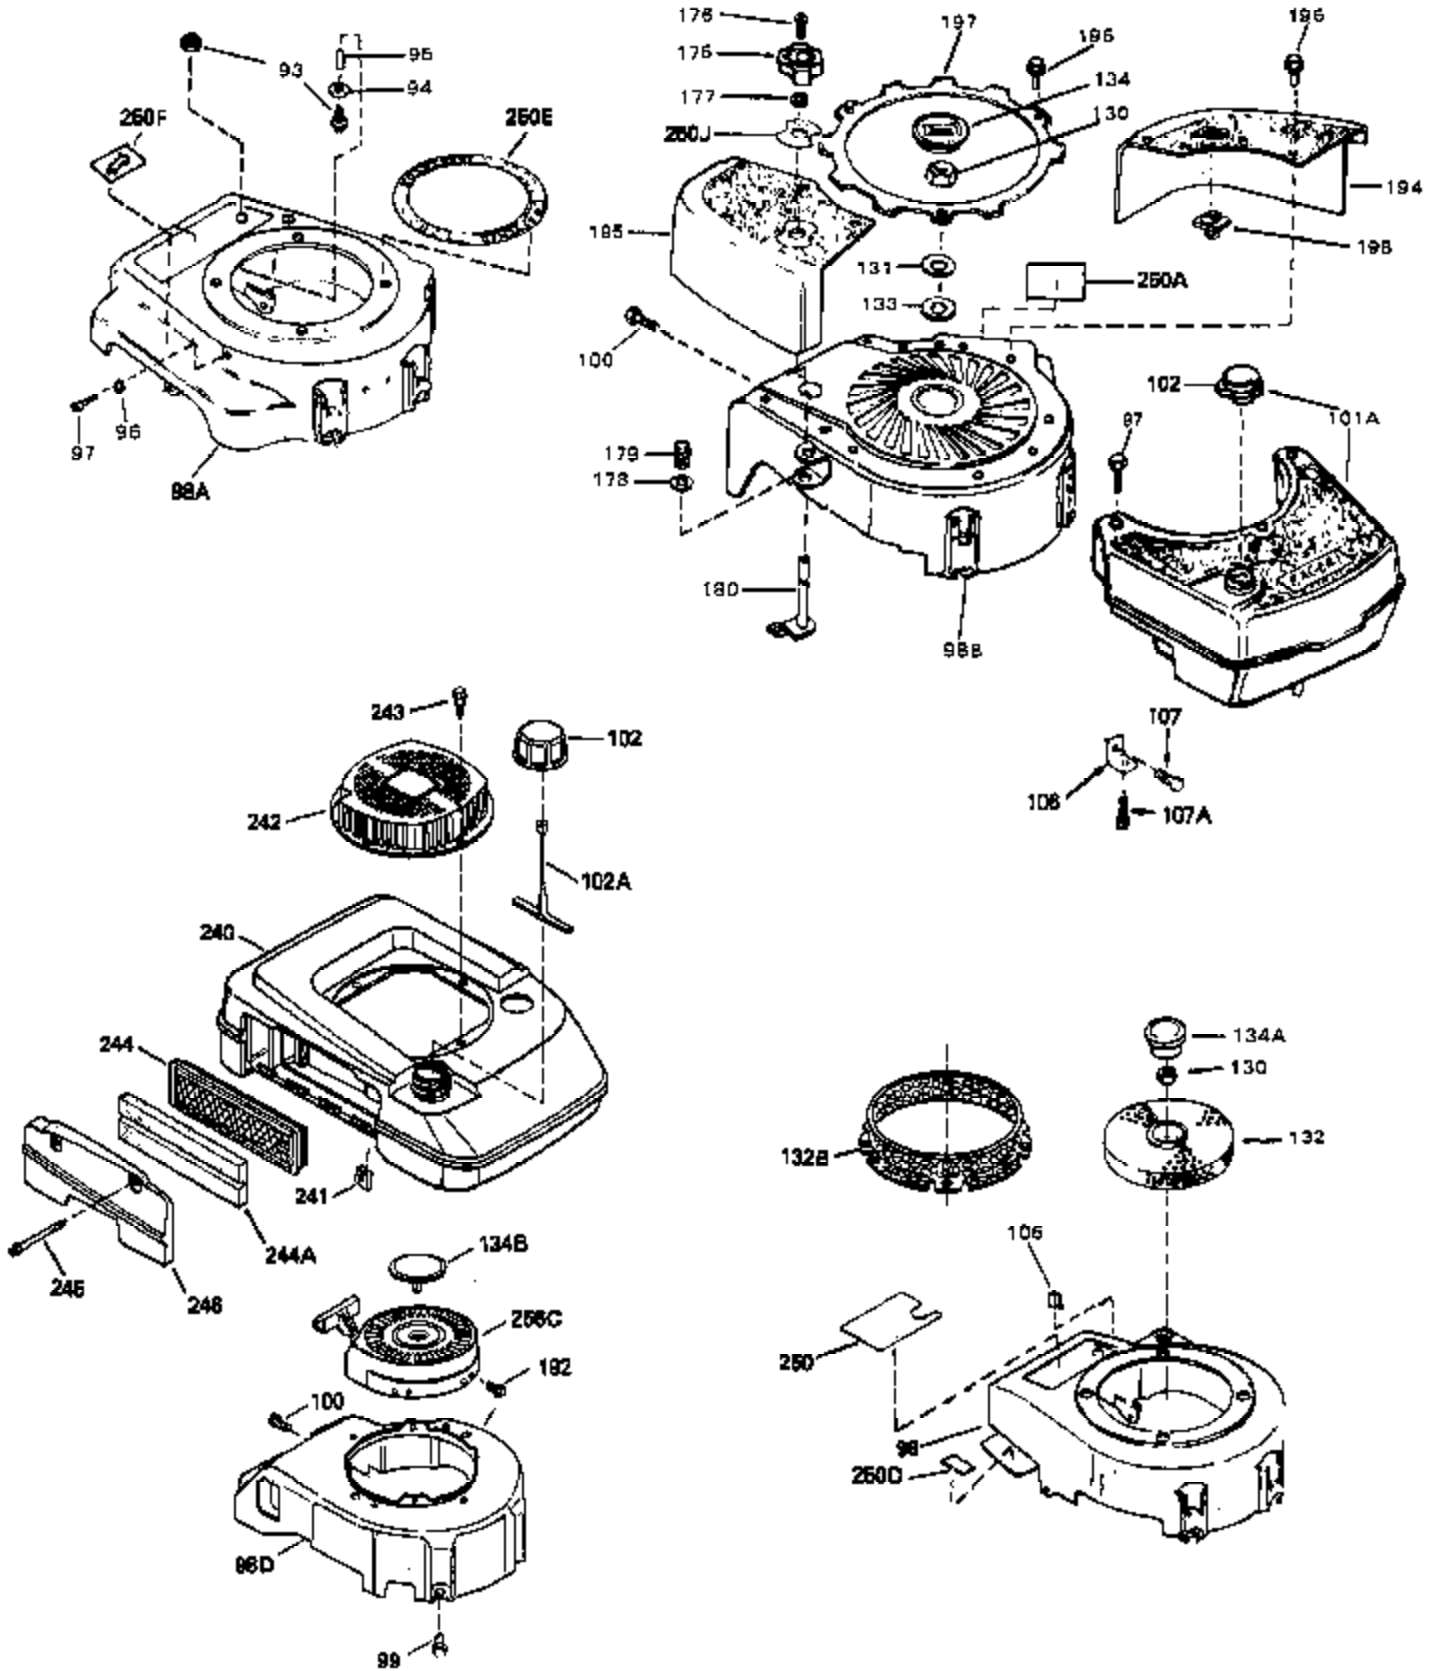

Ref #	Part Number	Qty	Description
98A	33081	0	Housing, Blower
99	650831	0	Screw, Hex washer hd. Powerlok thread,
102	34118	0	Cap, Fuel filler (Red Plastic) (Spurt
102	410144B	0	Cap, Fuel filler (White Plastic) (Std.)
105	27275	0	Clip, Hi-tension wire
130	650607	0	Nut, Flywheel
131	650815	0	Washer, Belleville
132	32237	0	Screen, Flywheel
192	650737	0	Screw, Hex washer hd. taptite, 1/4-20 x 1/2
250D	32546	0	Decal, Speed control
250	33144	0	Decal, Instruction