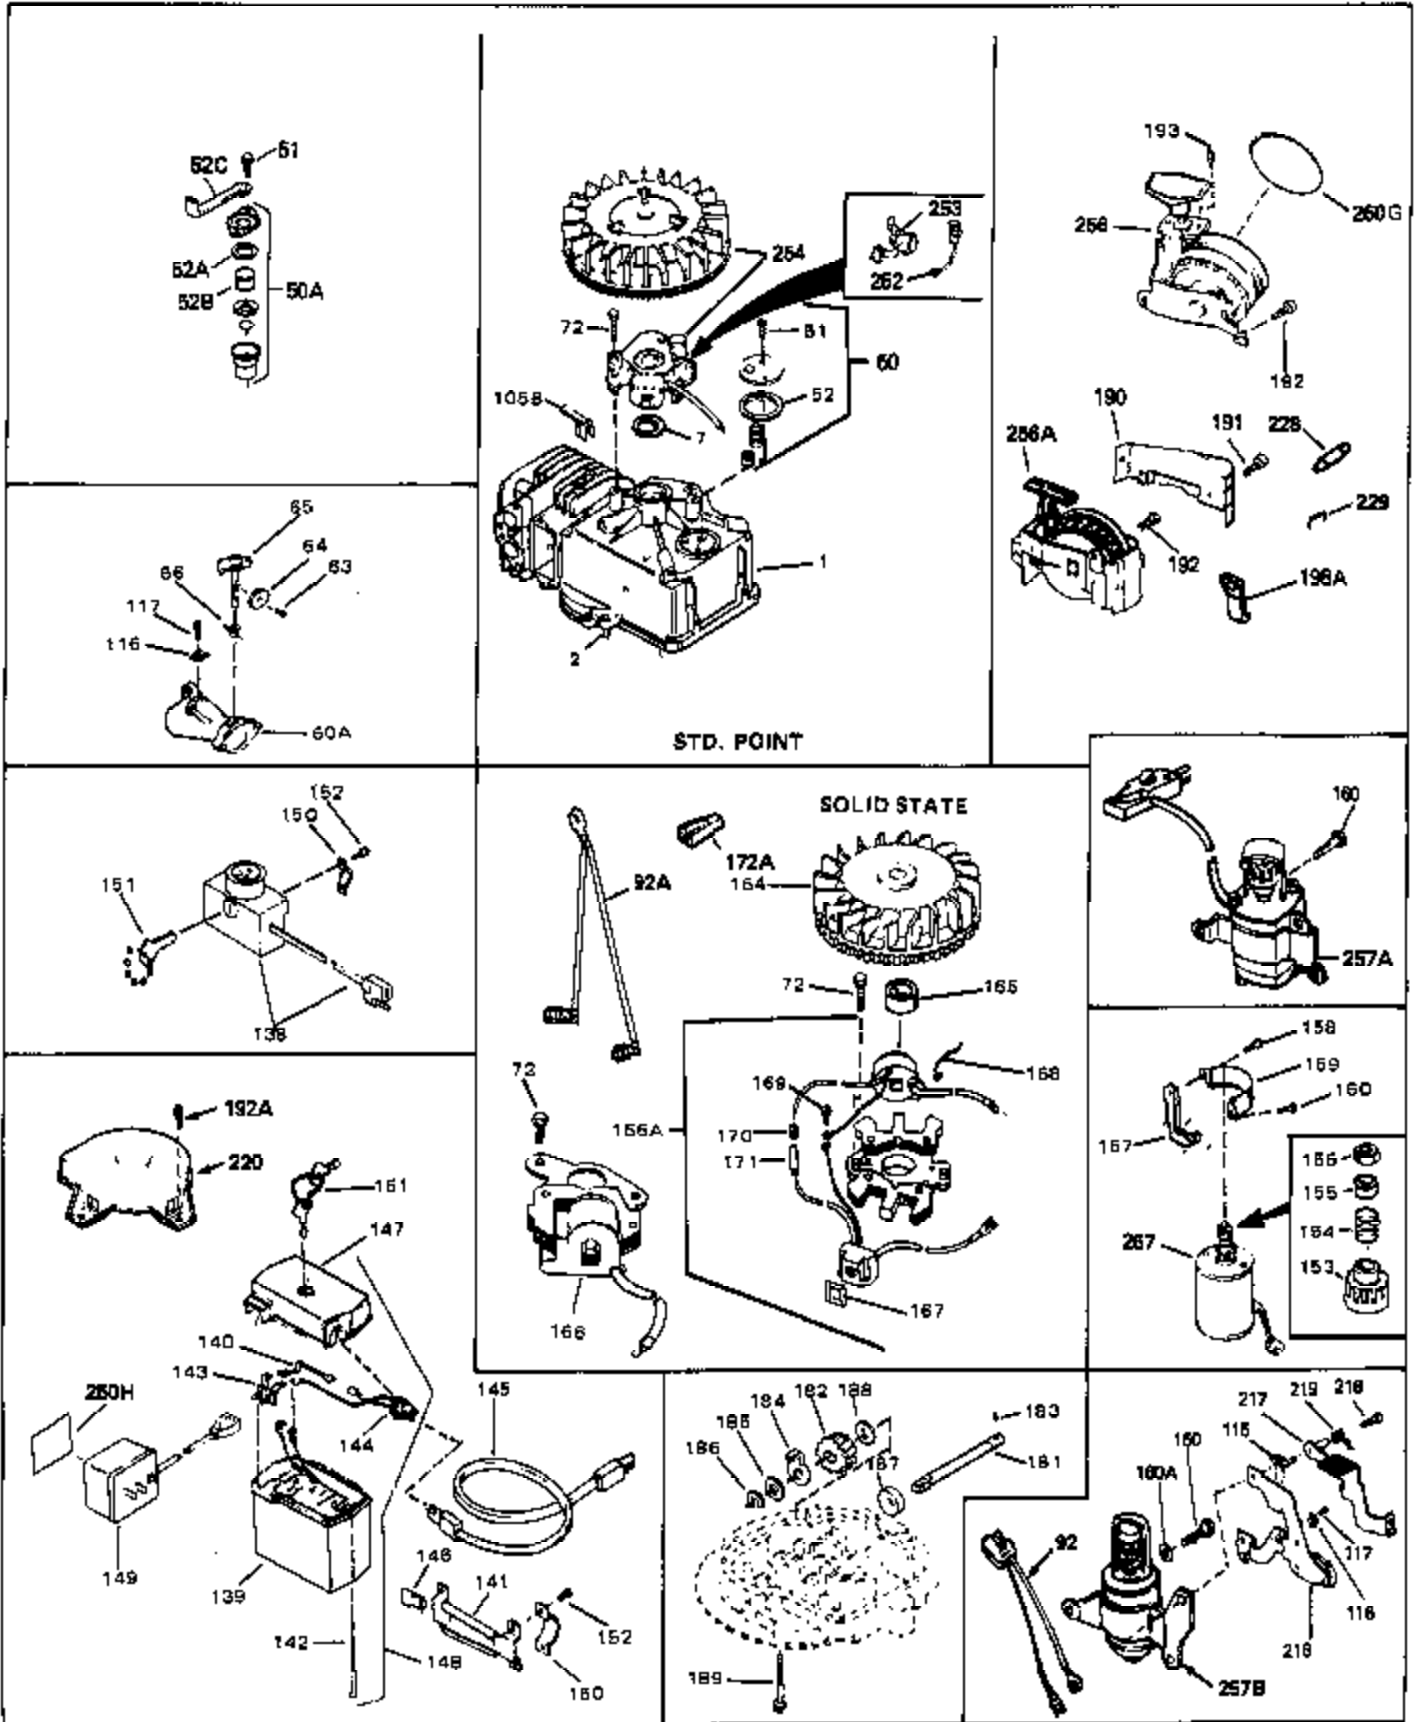

Ref #	Part Number	Qty	Description
1	33212A	0	Cylinder Assy. (2-5/8" Bore)
2	26727	0	Pin, Dowel
50	34215	0	Breather Assy.
51	30200	0	Screw
52	32760	0	Gasket, Breather
60A	32903	0	Pipe, Intake
63	650506	0	Screw
64	631036	0	Shutter, Throttle
65	631530	0	Shaft Assy., Throttle
66	631066	0	Spring, Return
72	650489	0	Screw
115	610973	0	Terminal Assy.
192A	0	0	Rivet, Pop (3/16" Dia.)
192	650737	0	Screw, Hex washer hd. taptite, 1/4-20 x 1/2
250G	33407	0	Decal, Decorative
252	30548B	0	Condenser
253	30547A	0	Contact Assy., Breaker
254	610791	0	Magneto, Tecumseh (w/double ring gear) (12
256	590429A	0	Starter, Side mount rewind