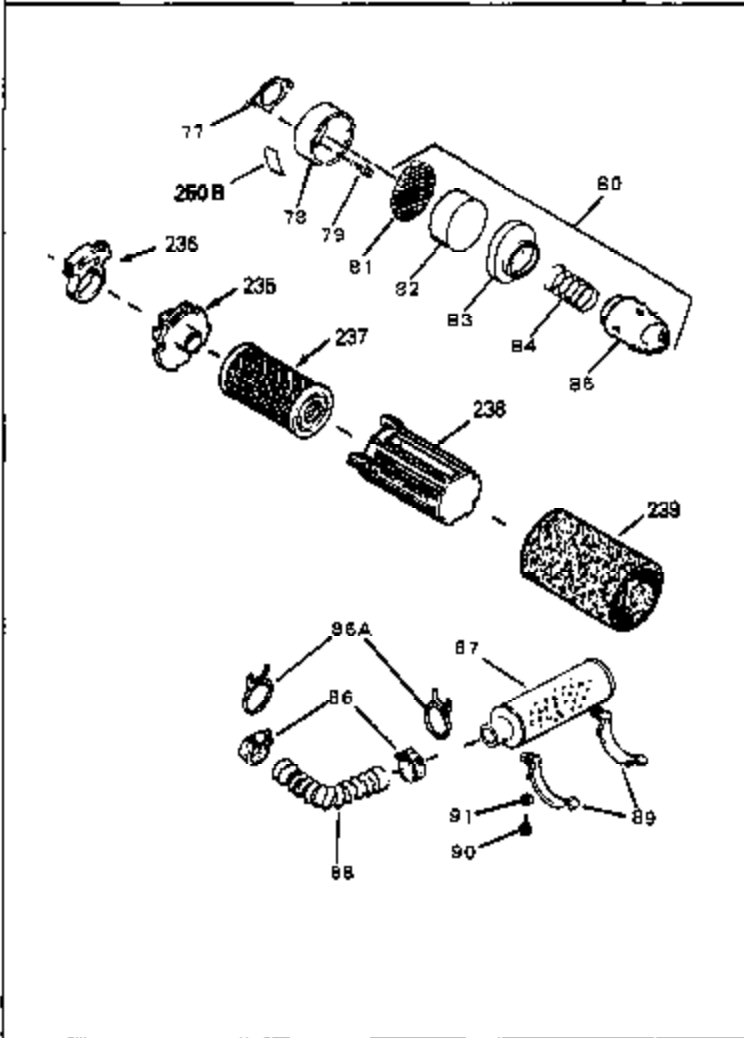

Ref #	Part Number	Qty	Description
86A	33143	0	Clamp, Corbin
87	32796	0	Filter, Air cleaner
88	33142	0	Tube, Air intake
89	32797	0	Retainer, Air cleaner
90	650665	0	Screw
91	650168	0	Washer, Flat
115	610973	0	Terminal Assy.
239	35435	0	Filter, Pre-Air (Poly)
252	30548B	0	Condenser
253	30547A	0	Contact Assy., Breaker