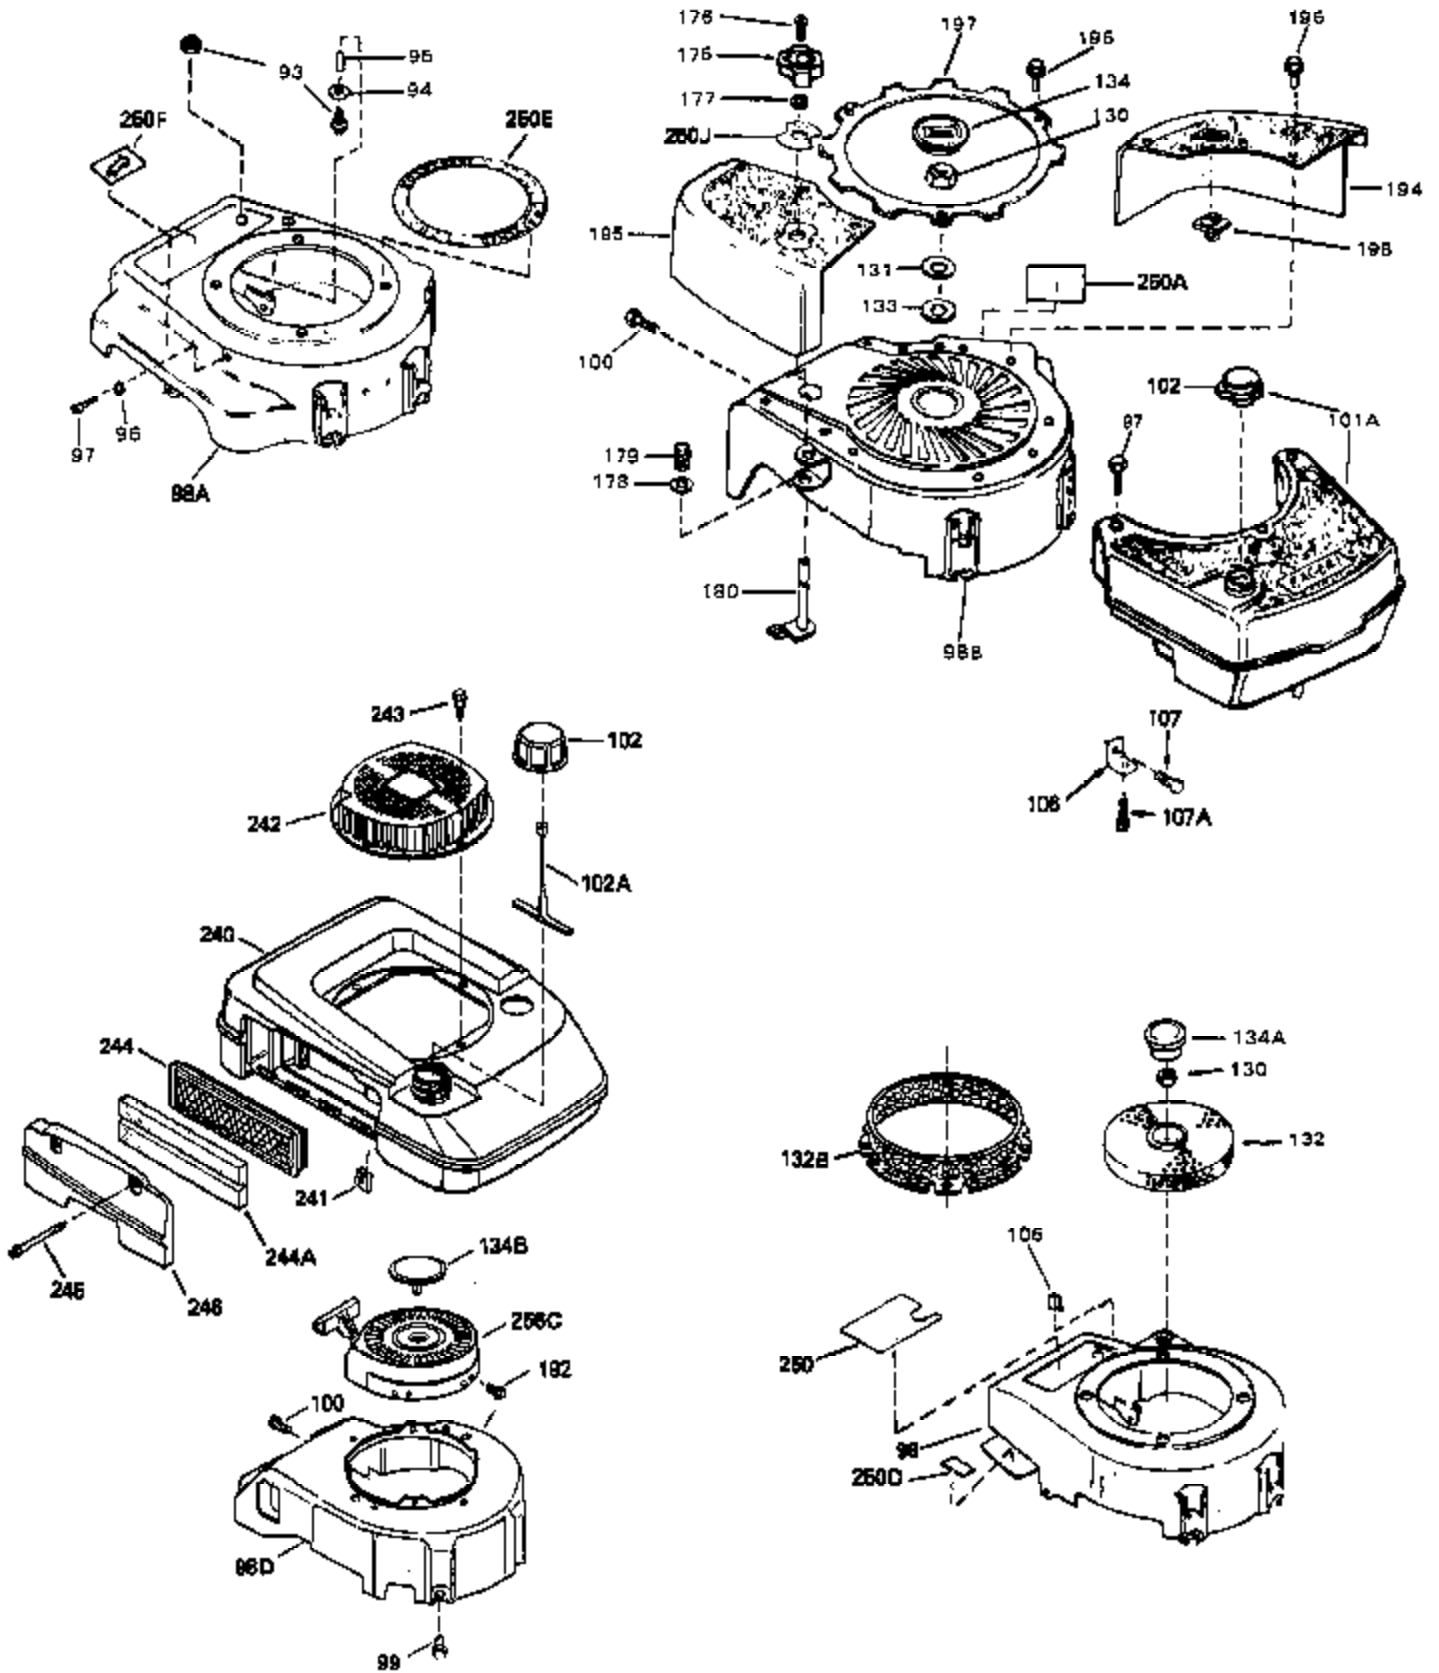

Ref #	Part Number	Qty	Description
1	33062A	0	Cylinder Assy. (2-5/8" Bore)
2	26727	0	Pin, Dowel
50	34215	0	Breather Assy.
51	30200	0	Screw
52	32760	0	Gasket, Breather
60A	32903	0	Pipe, Intake
63	650506	0	Screw
64	631036	0	Shutter, Throttle
65	631530	0	Shaft Assy., Throttle
66	631066	0	Spring, Return
72	650489	0	Screw
115	610973	0	Terminal Assy.
181	31748	0	Shaft, P.T.O.
182	31746	0	Gear, Worm
184	31745	0	Washer, Tang
185	31787	0	Washer, Flat
186	31749	0	Ring, Retaining
187	31744	0	Seal, Oil
188	31747	0	Washer, Thrust
189	650492	0	Screw
192A	0	0	Rivet, Pop (3/16" Dia.)
192	650737	0	Screw, Hex washer hd. taptite, 1/4-20 x 1/2
252	30548B	0	Condenser
253	30547A	0	Contact Assy., Breaker
254	610793	0	Magneto, Tecumseh (w/ring gear)
256	590429A	0	Starter, Side mount rewind