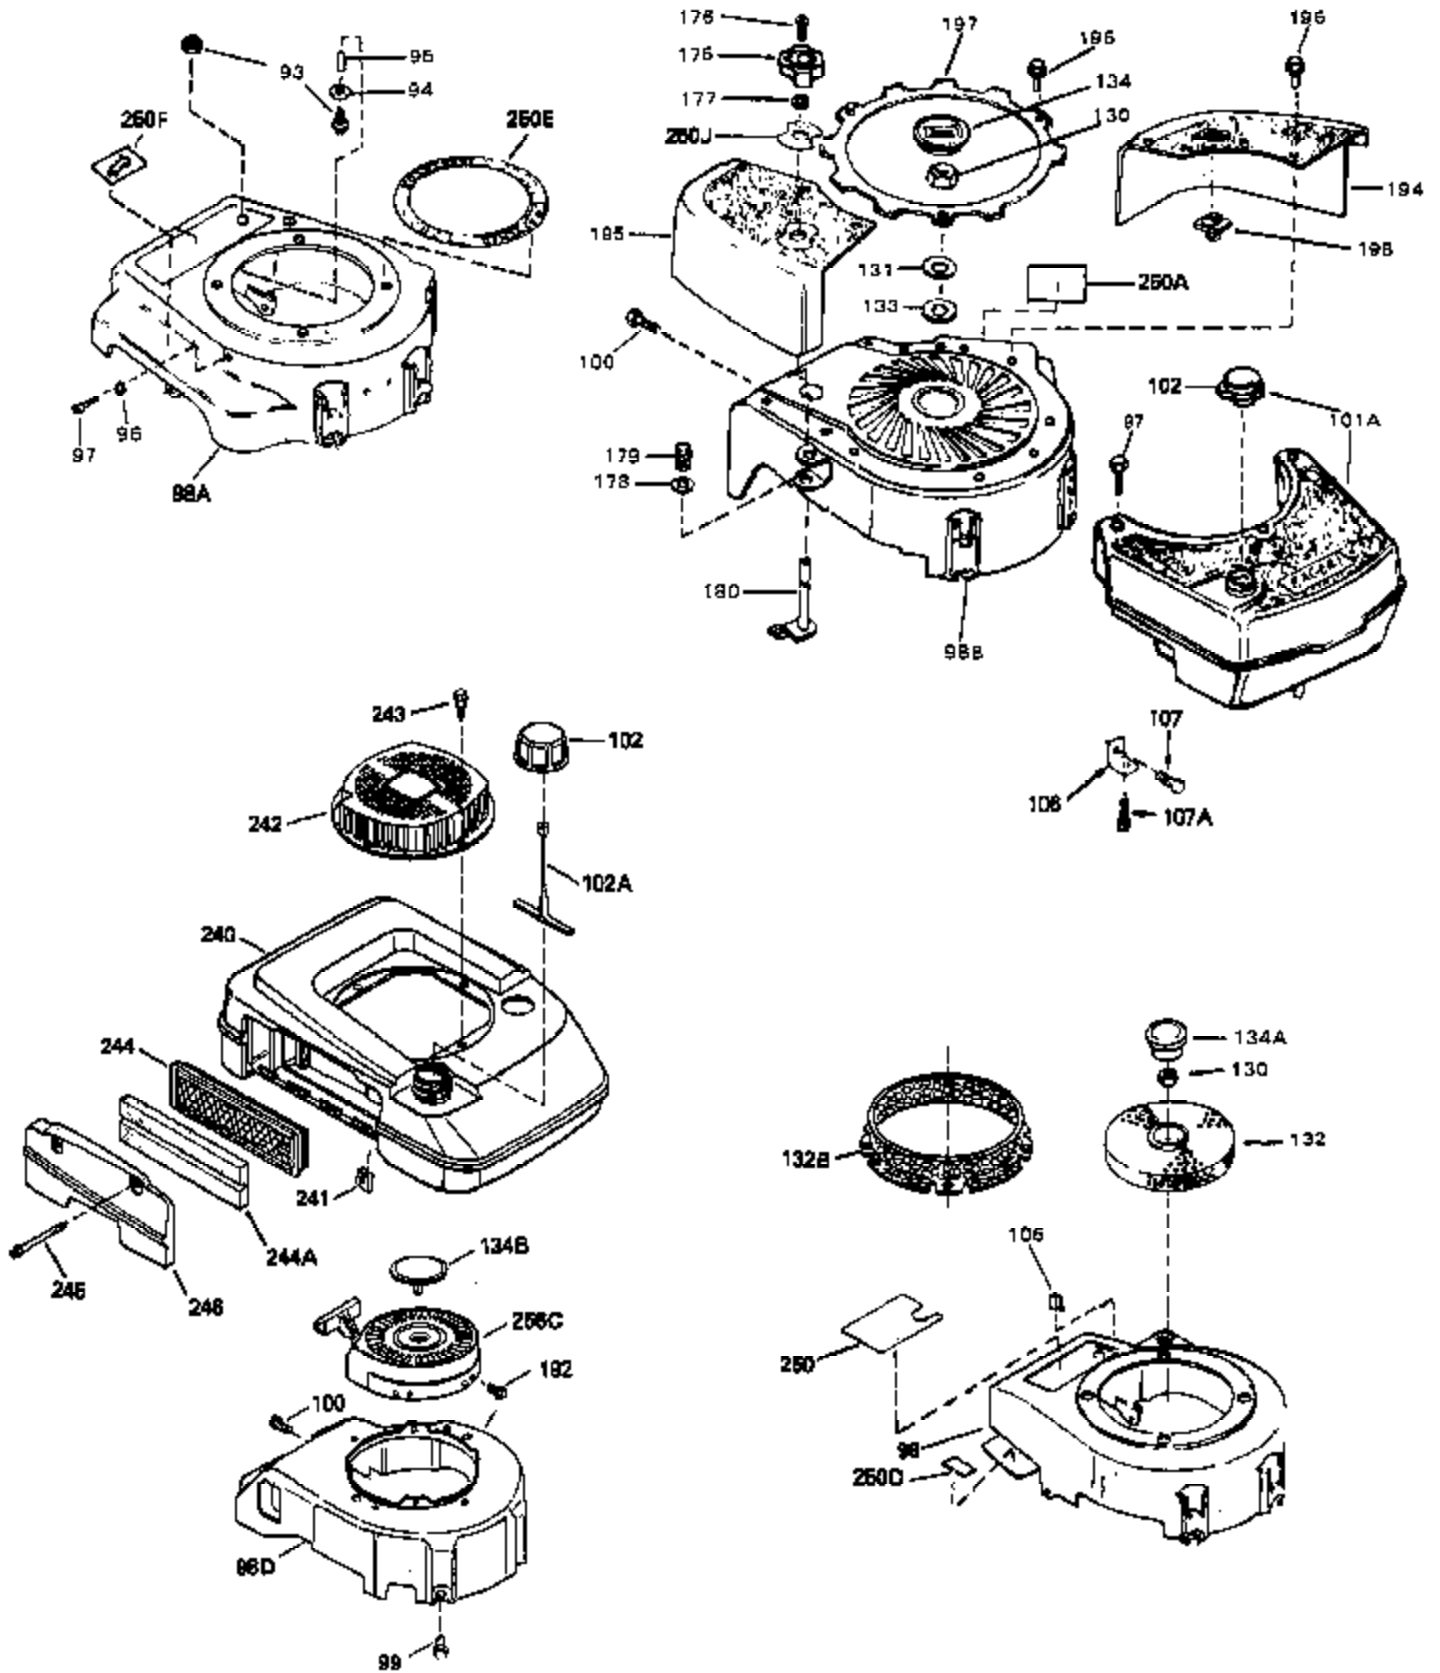

Ref #	Part Number	Qty	Description
102	410144B	0	Cap, Fuel filler (White Plastic) (Std.)
103	29774	0	Line, Fuel (Braided 8.25")
103	30705	0	Line, Fuel (Braided 16")
103	34357	0	Line, Fuel (Epichlorohydrin 6-3/4")
104	26460	0	Clamp, Fuel line
115	610973	0	Terminal Assy.
120	32864	0	Muffler (Louvres)
121	650493	0	Screw, Hex hd. Sems, 1/4-20 x 1-3/4
123	32752	0	Gasket, Exhaust
124	650562	0	Screw
125	30139	0	"O" Ring
125	34282	0	"O" Ring (.612 I.D. x .812 O.D. x .103
126	32799	0	Tube, Oil filler
127	29985	0	"O" Ring
128	30140	0	Dipstick, Oil (Screw In)
129	610118	0	Cover, Spark plug
130	650607	0	Nut, Flywheel
131	650815	0	Washer, Belleville
192A	0	0	Rivet, Pop (3/16" Dia.)
201	730207	0	Magneto-to-Solid State Conversion Kit
250C	31353	0	Decal, Instruction
251	631021	0	Inlet Needle, Seat & Clip Assy.
255	631589	0	Carburetor
258	33238C	0	Gasket Set

Ref #	Part Number	Qty	Description
1	32748A	0	Cylinder Assy. (2-5/8" Bore)
2	26727	0	Pin, Dowel
50	34215	0	Breather Assy.
51	30200	0	Screw
52	32760	0	Gasket, Breather
63	650506	0	Screw
64	631036	0	Shutter, Throttle
65	631530	0	Shaft Assy., Throttle
66	631066	0	Spring, Return
72	650489	0	Screw
115	610973	0	Terminal Assy.
116	27793	0	Clip, Conduit
117	28942	0	Screw
181	31764	0	Shaft, P.T.O.
182	32979	0	Gear, Worm
183	32335	0	Pin, P.T.O. shaft
184	31745	0	Washer, Tang
185	31787	0	Washer, Flat
186	31749	0	Ring, Retaining
187	31744	0	Seal, Oil
188	31747	0	Washer, Thrust
189	650492	0	Screw
192A	0	0	Rivet, Pop (3/16" Dia.)
192	650737	0	Screw, Hex washer hd. taptite, 1/4-20 x 1/2
250G	33407	0	Decal, Decorative
252	30548B	0	Condenser
253	30547A	0	Contact Assy., Breaker
254	610810	0	Magneto, Tecumseh (w/ring gear)
256	590429A	0	Starter, Side mount rewind