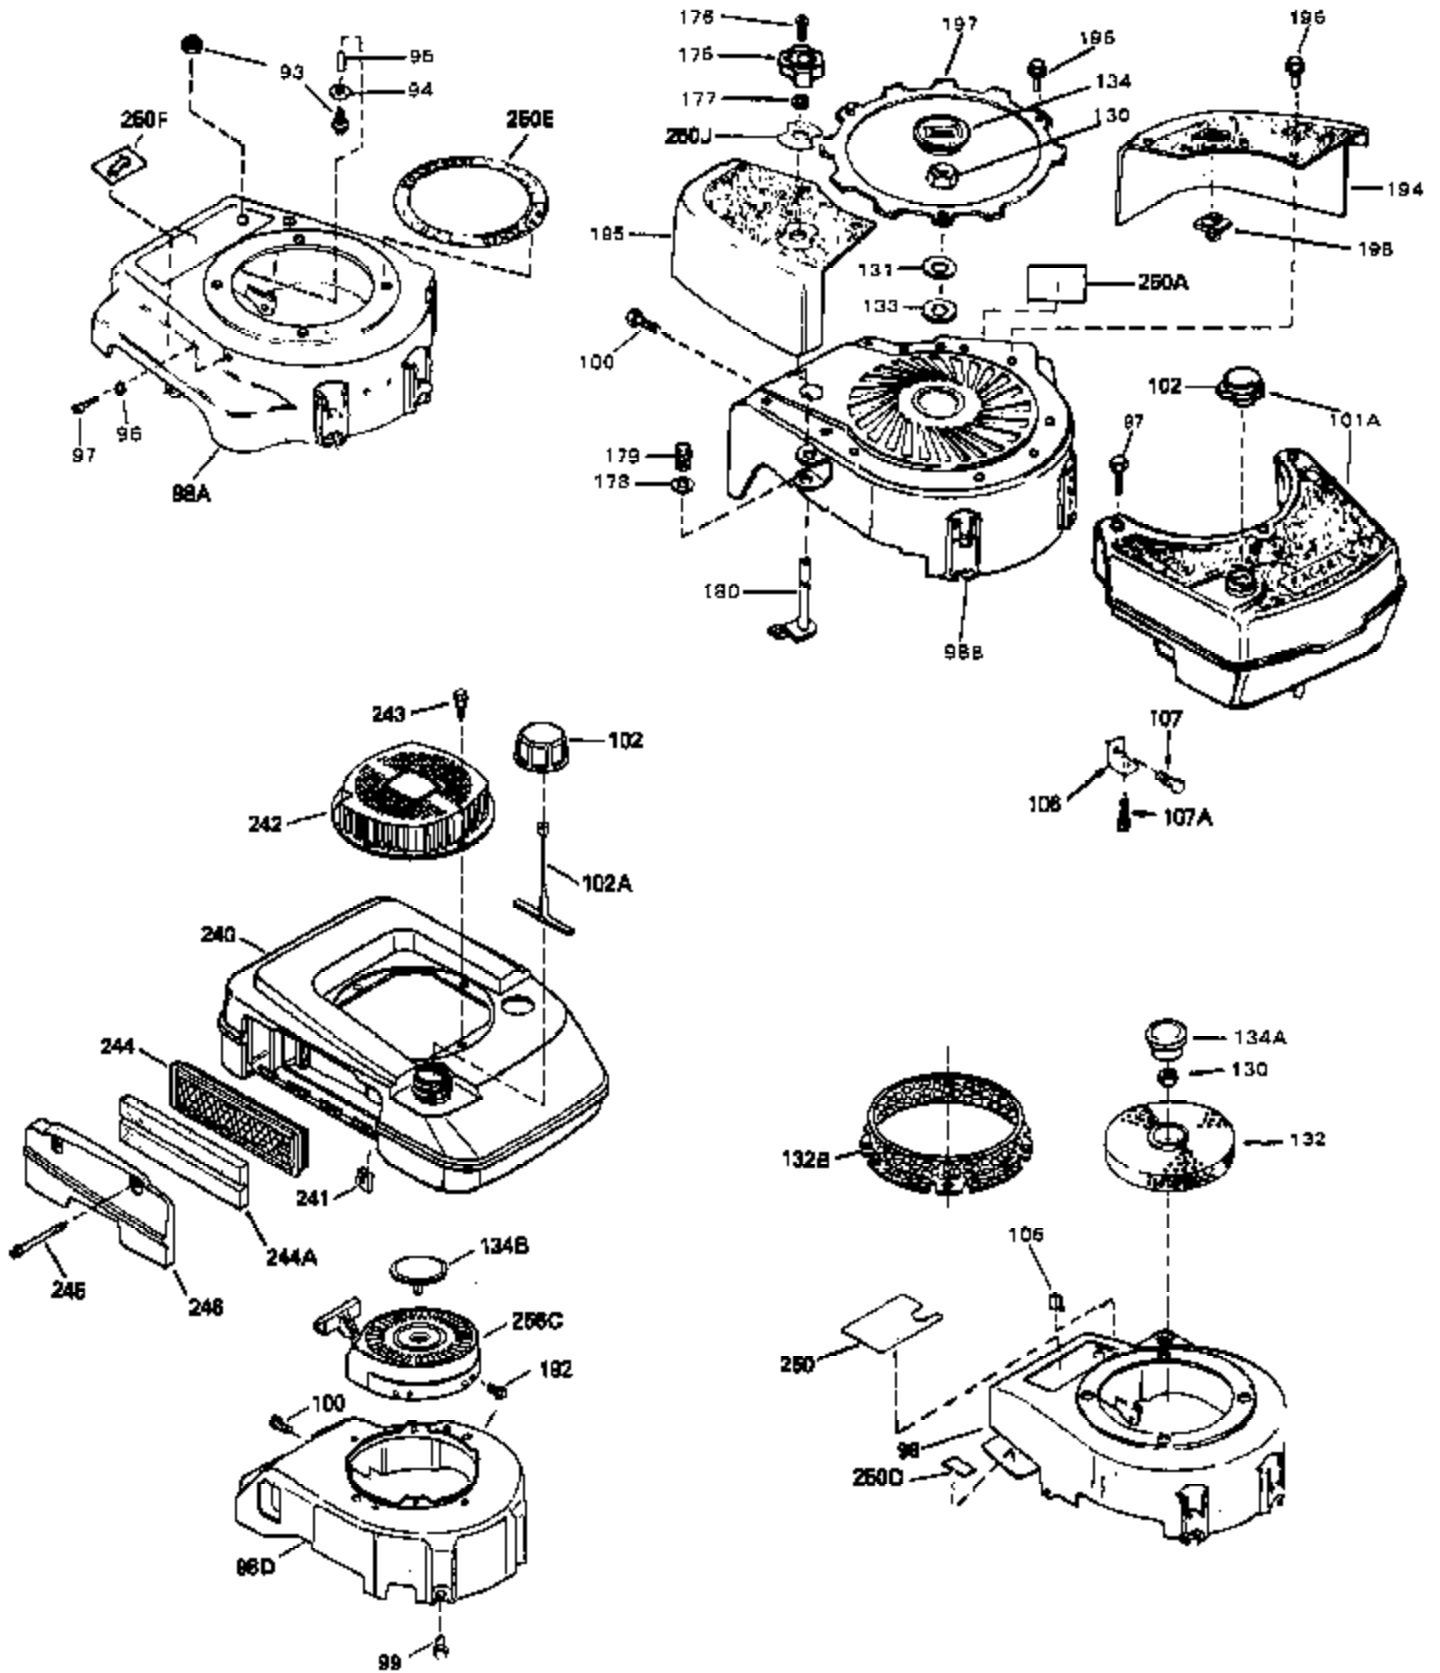

Ref #	Part Number	Qty	Description
1	33062A	0	Cylinder Assy. (2-5/8" Bore)
2	26727	0	Pin, Dowel
50	34215	0	Breather Assy.
51	30200	0	Screw
52	32760	0	Gasket, Breather
60A	32903	0	Pipe, Intake
63	650506	0	Screw
64	631036	0	Shutter, Throttle
65	631530	0	Shaft Assy., Throttle
66	631066	0	Spring, Return
72	650489	0	Screw
115	610973	0	Terminal Assy.
116	27793	0	Clip, Conduit
117	28942	0	Screw
181	31748	0	Shaft, P.T.O.
182	31746	0	Gear, Worm
184	31745	0	Washer, Tang
185	31787	0	Washer, Flat
186	31749	0	Ring, Retaining
187	31744	0	Seal, Oil
188	31747	0	Washer, Thrust
189	650492	0	Screw
192A	0	0	Rivet, Pop (3/16" Dia.)
192	650737	0	Screw, Hex washer hd. taptite, 1/4-20 x 1/2
252	30548B	0	Condenser
253	30547A	0	Contact Assy., Breaker
254	610793	0	Magneto, Tecumseh (w/ring gear)
256	590429A	0	Starter, Side mount rewind