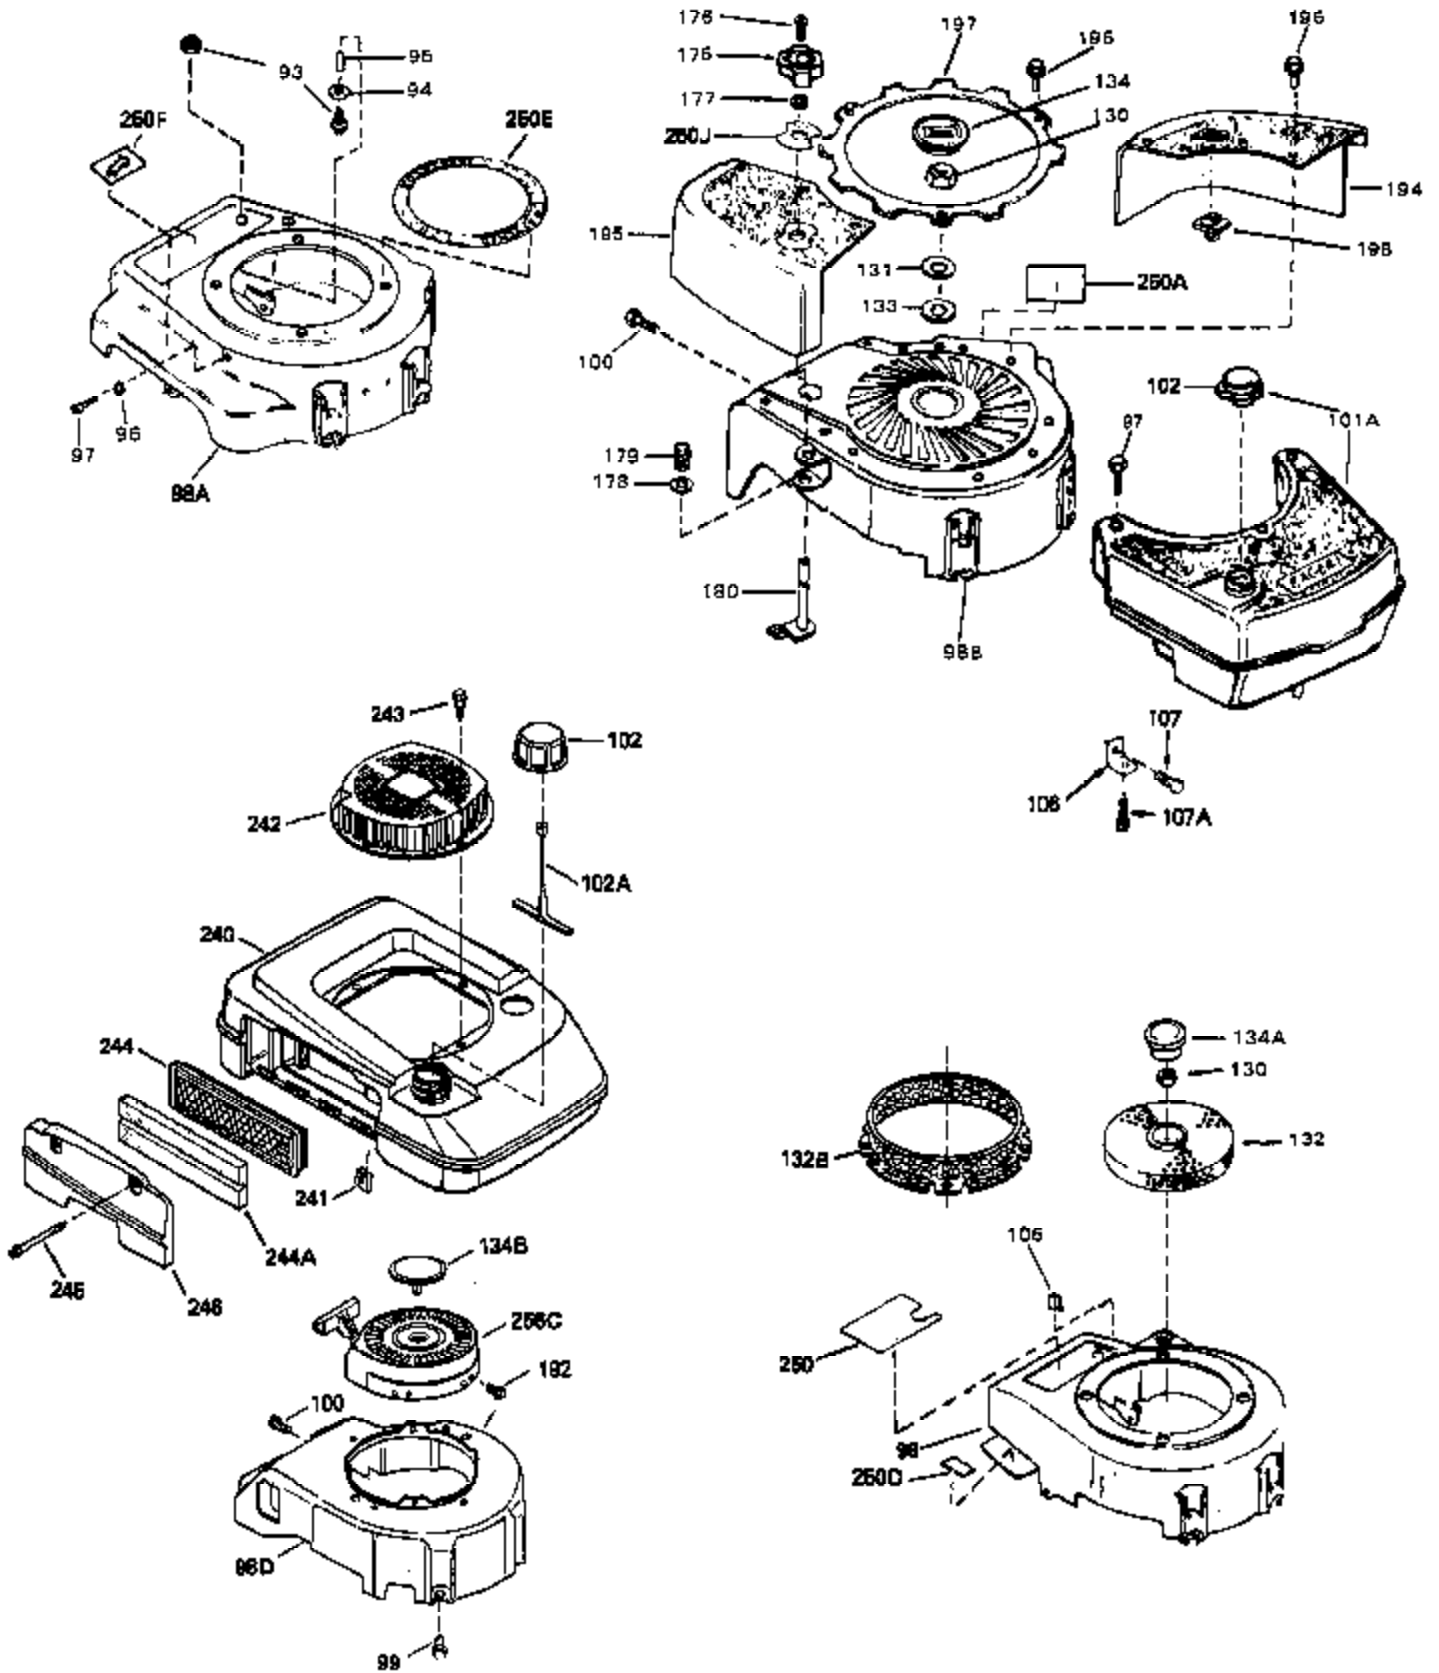

Ref #	Part Number	Qty	Description
98	32753B	0	Housing, Blower
99	650831	0	Screw, Hex washer hd. Powerlok thread,
102	34118	0	Cap, Fuel filler (Red Plastic) (Spurt
102	410144B	0	Cap, Fuel filler (White Plastic) (Std.)
105	27275	0	Clip, Hi-tension wire
130	650607	0	Nut, Flywheel
131	650815	0	Washer, Belleville
132	32237	0	Screen, Flywheel
192	650737	0	Screw, Hex washer hd. taptite, 1/4-20 x 1/2