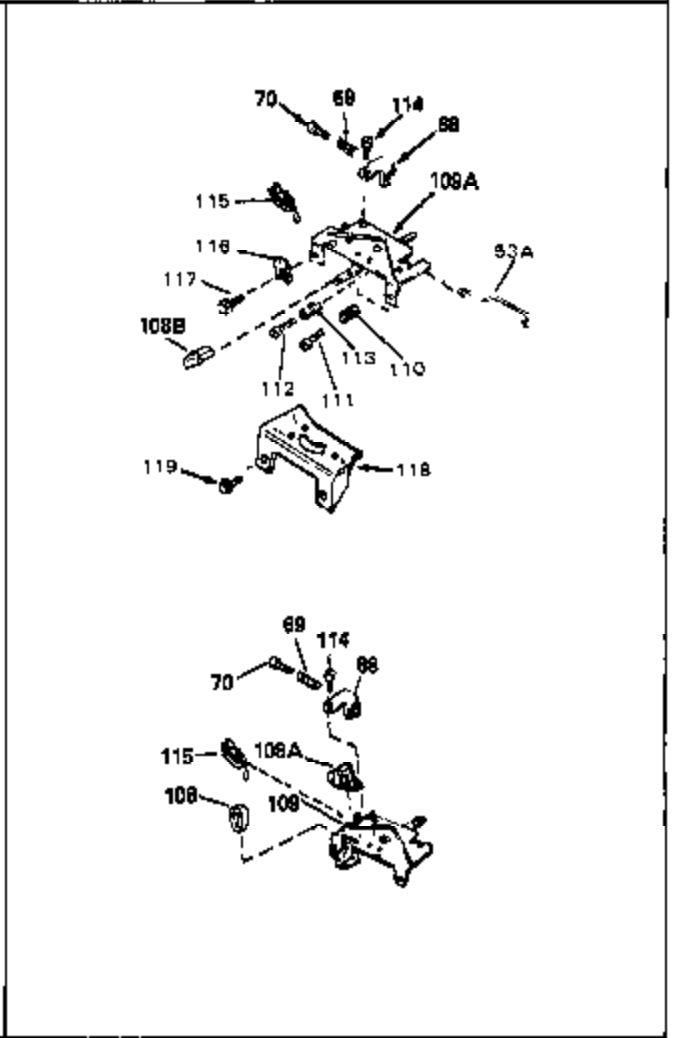

Ref #	Part Number	Qty	Description
115	610973	0	Terminal Assy.
116	27793	0	Clip, Conduit
117	28942	0	Screw
239	35435	0	Filter, Pre-Air (Poly)
252	30548B	0	Condenser
253	30547A	0	Contact Assy., Breaker