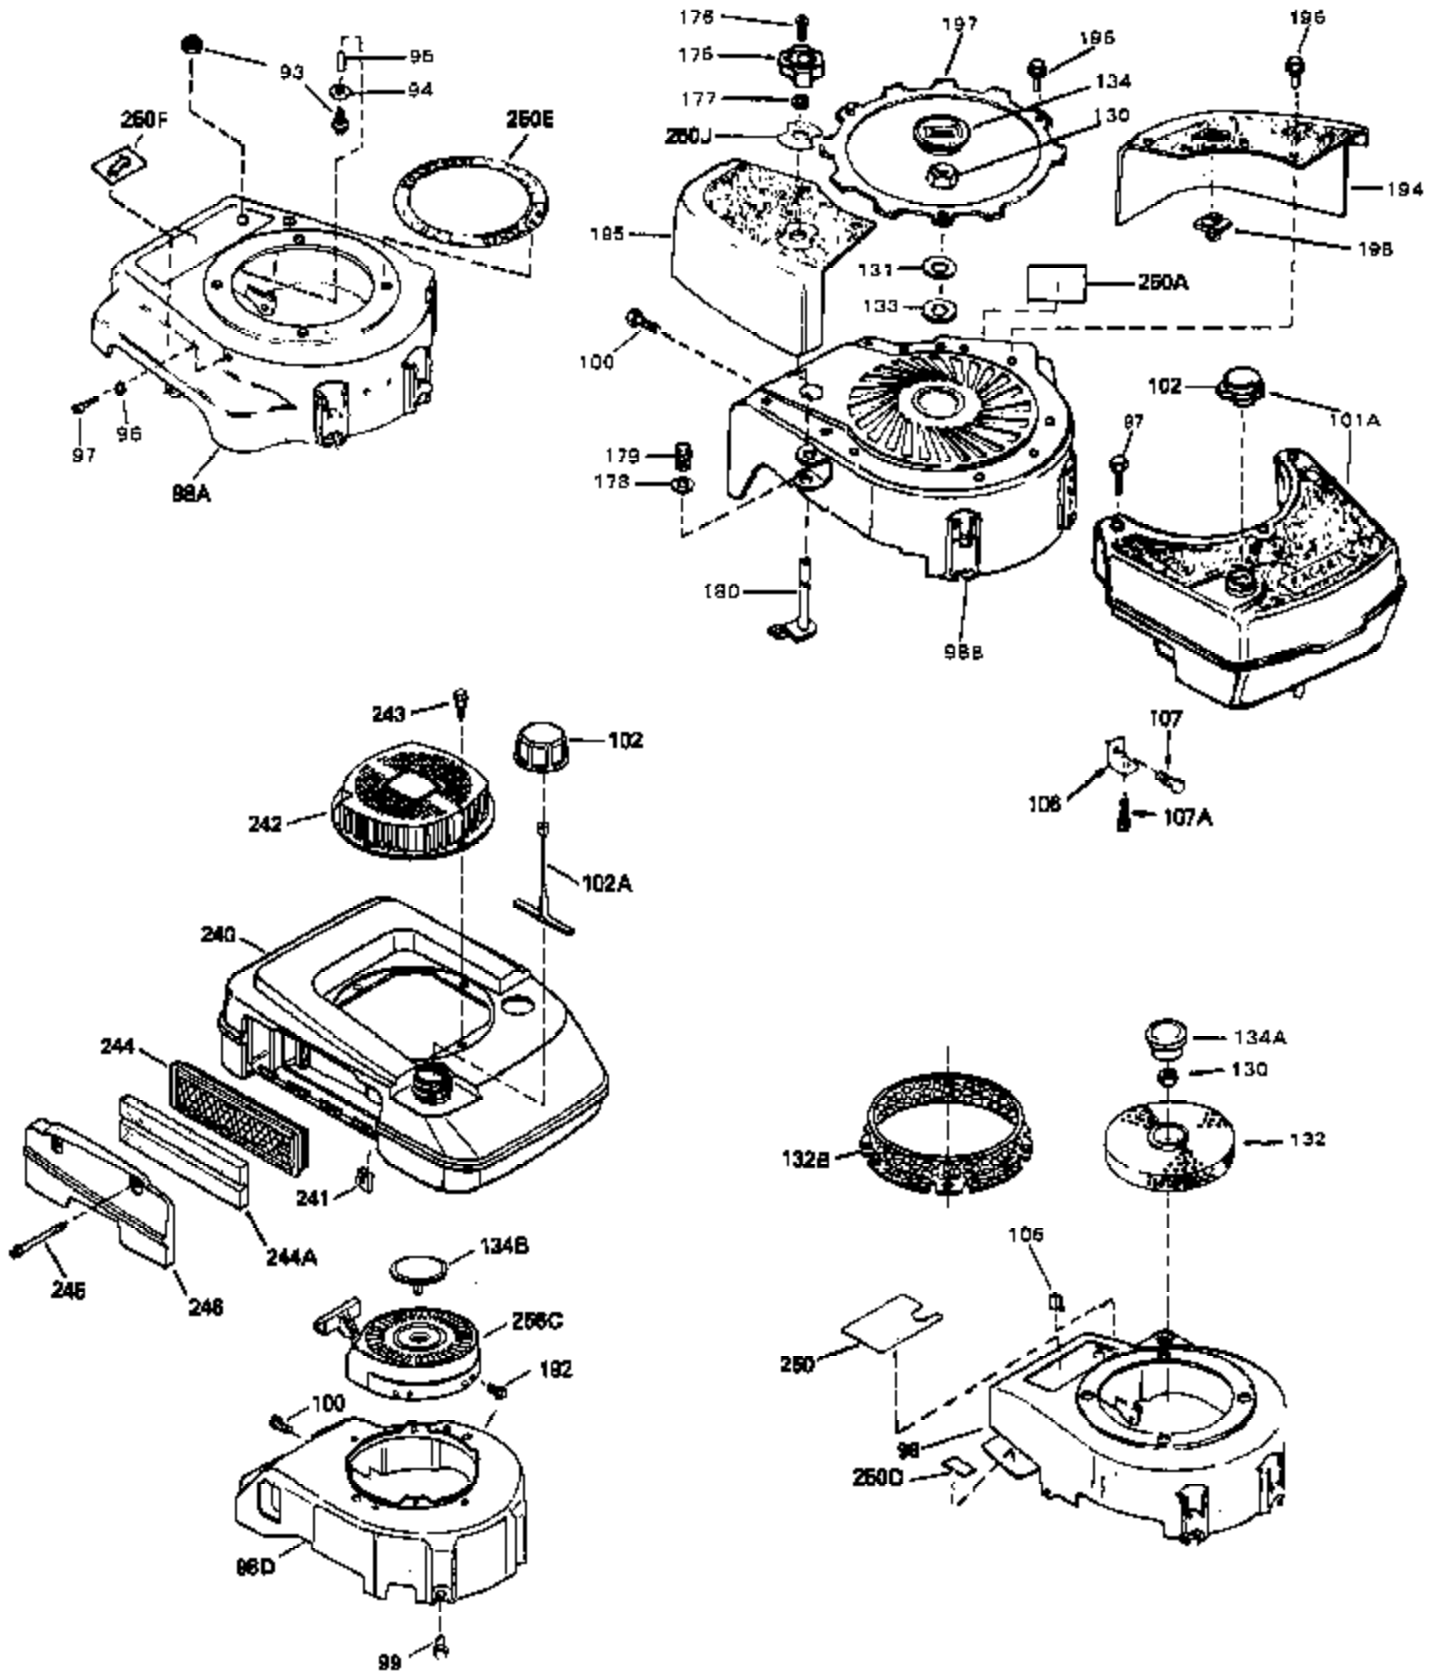

Ref #	Part Number	Qty	Description
98	32753B	0	Housing, Blower
99	650831	0	Screw, Hex washer hd. Powerlok thread,
102	34118	0	Cap, Fuel filler (Red Plastic) (Spurt
102	410144B	0	Cap, Fuel filler (White Plastic) (Std.)
105	27275	0	Clip, Hi-tension wire
130	650607	0	Nut, Flywheel
131	650815	0	Washer, Belleville
132	32237	0	Screen, Flywheel
192	650737	0	Screw, Hex washer hd. taptite, 1/4-20 x 1/2