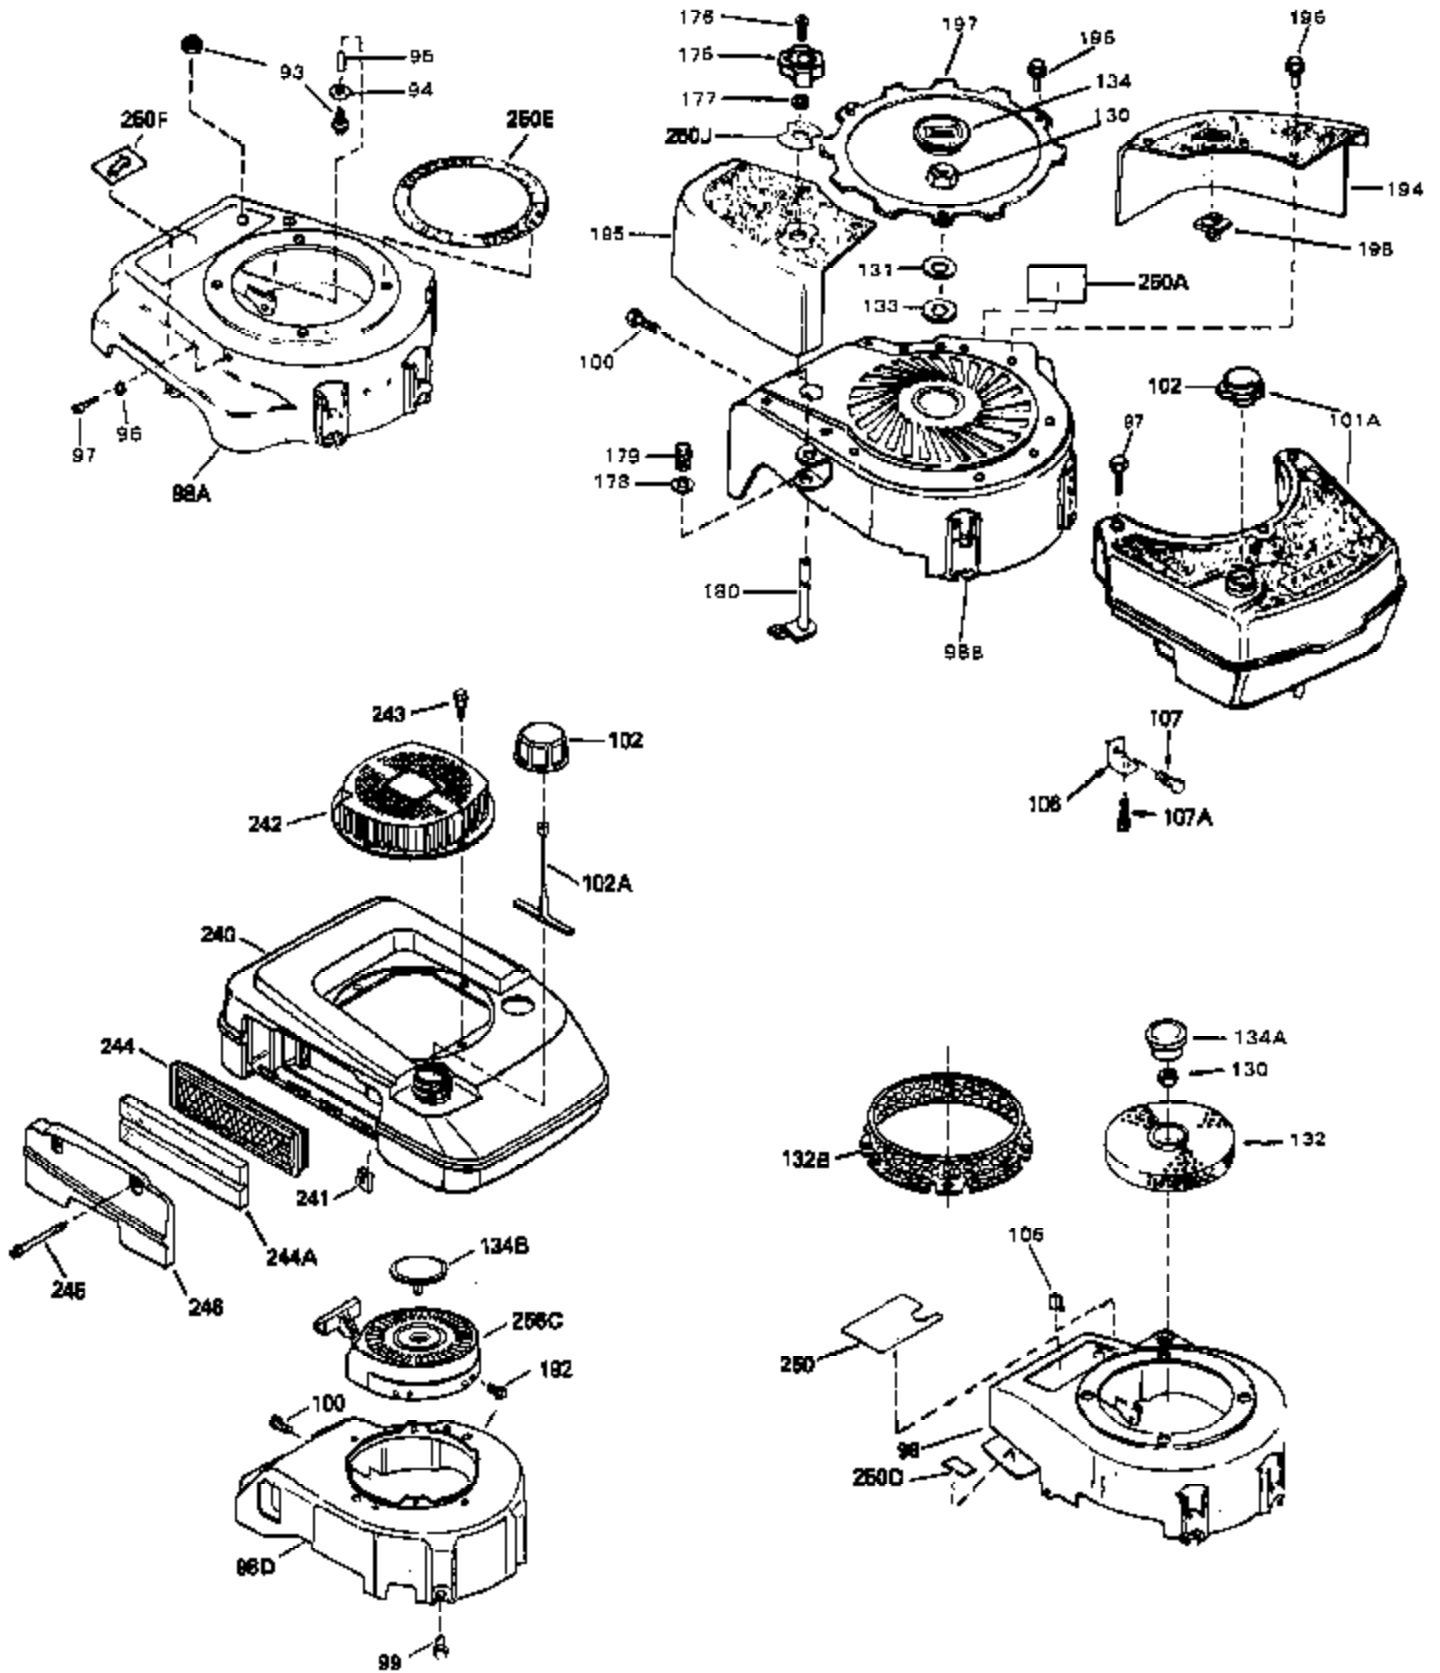

Ref #	Part Number	Qty	Description
98	32795A	0	Housing, Blower (5.56 dia. starter mtg. bolt
99	650831	0	Screw, Hex washer hd. Powerlok thread,
102	34118	0	Cap, Fuel filler (Red Plastic) (Spurt
102	410144B	0	Cap, Fuel filler (White Plastic) (Std.)
105	27275	0	Clip, Hi-tension wire
130	650607	0	Nut, Flywheel
131	650815	0	Washer, Belleville
132	32237	0	Screen, Flywheel
192	650737	0	Screw, Hex washer hd. taptite, 1/4-20 x 1/2