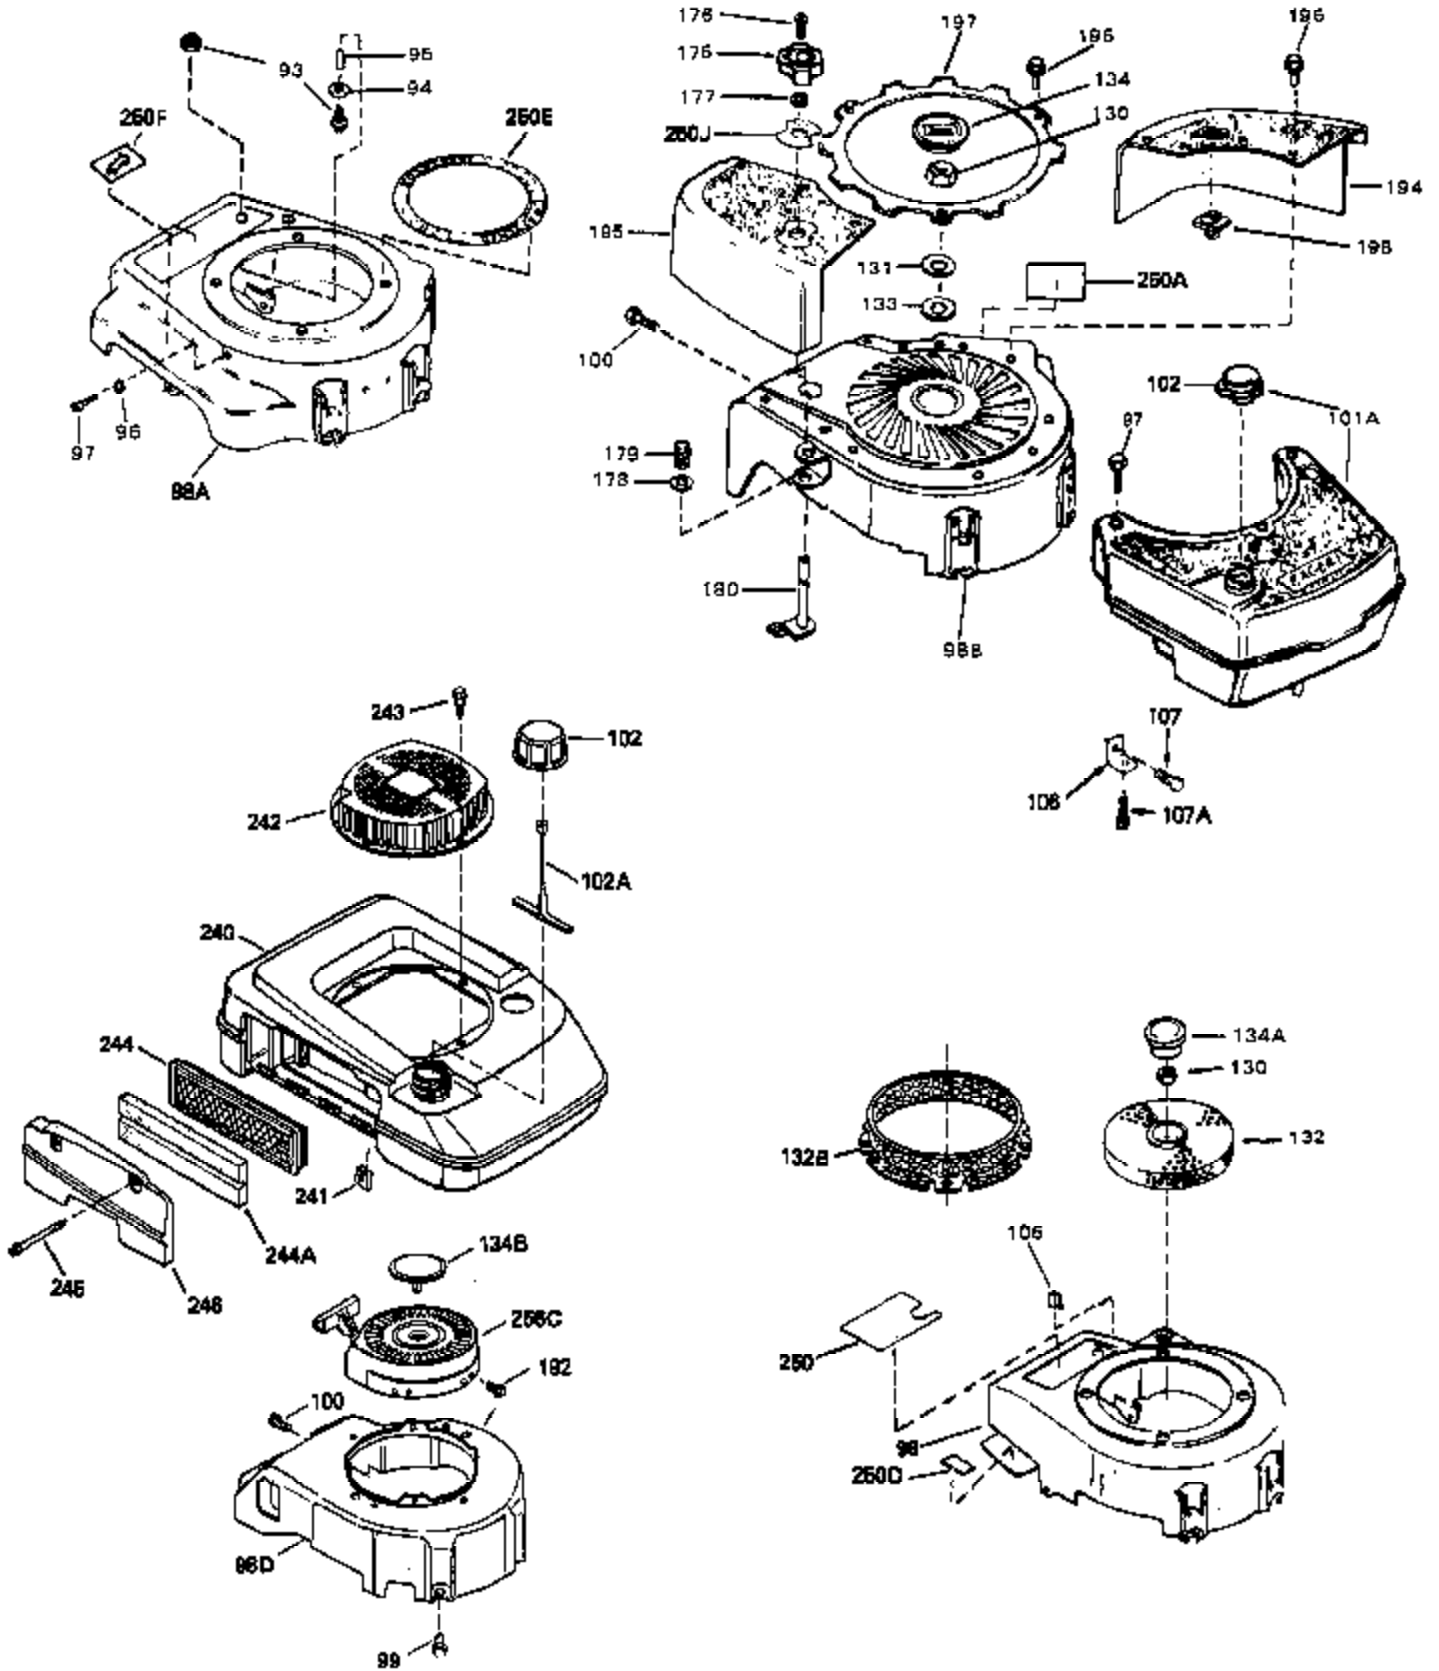

Ref #	Part Number	Qty	Description
67	32544	0	Gasket, Carburetor (1/8 thick)
99	650831	0	Screw, Hex washer hd. Powerlok thread,
101	32798	0	Tank Assy., Fuel (Charcoal Poly) (1 qt.)
102	34118	0	Cap, Fuel filler (Red Plastic) (Spurt
102	410144B	0	Cap, Fuel filler (White Plastic) (Std.)
103	29774	0	Line, Fuel (Braided 8.25")
103	30705	0	Line, Fuel (Braided 16")
103	34357	0	Line, Fuel (Epichlorohydrin 6-3/4")
104	26460	0	Clamp, Fuel line
115	610973	0	Terminal Assy.
120	32749	0	Muffler (Holes)
121	650493	0	Screw, Hex hd. Sems, 1/4-20 x 1-3/4
123	32752	0	Gasket, Exhaust
124	650562	0	Screw
125	30139	0	"O" Ring
125	34282	0	"O" Ring (.612 I.D. x .812 O.D. x .103
126	32799	0	Tube, Oil filler
127	29985	0	"O" Ring
128	30140	0	Dipstick, Oil (Screw In)
129	610118	0	Cover, Spark plug
130	650607	0	Nut, Flywheel
131	650815	0	Washer, Belleville
192A	0	0	Rivet, Pop (3/16" Dia.)
201	730207	0	Magneto-to-Solid State Conversion Kit
250C	31353	0	Decal, Instruction
251A	631371	0	Inlet Needle & Spring Assy.
255	631572	0	Carburetor
258	33238C	0	Gasket Set

Ref #	Part Number	Qty	Description
1	32748A	0	Cylinder Assy. (2-5/8" Bore)
2	26727	0	Pin, Dowel
50	34215	0	Breather Assy.
51	30200	0	Screw
52	32760	0	Gasket, Breather
63	650506	0	Screw
64	631036	0	Shutter, Throttle
65	631530	0	Shaft Assy., Throttle
66	631066	0	Spring, Return
72	650489	0	Screw
115	610973	0	Terminal Assy.
116	27793	0	Clip, Conduit
117	28942	0	Screw
181	31764	0	Shaft, P.T.O.
182	32979	0	Gear, Worm
183	32335	0	Pin, P.T.O. shaft
184	31745	0	Washer, Tang
185	31787	0	Washer, Flat
186	31749	0	Ring, Retaining
187	31744	0	Seal, Oil
188	31747	0	Washer, Thrust
189	650492	0	Screw
192A	0	0	Rivet, Pop (3/16" Dia.)
192	650737	0	Screw, Hex washer hd. taptite, 1/4-20 x 1/2
250G	33407	0	Decal, Decorative
252	30548B	0	Condenser
253	30547A	0	Contact Assy., Breaker
254	610810	0	Magneto, Tecumseh (w/ring gear)
256	590429A	0	Starter, Side mount rewind