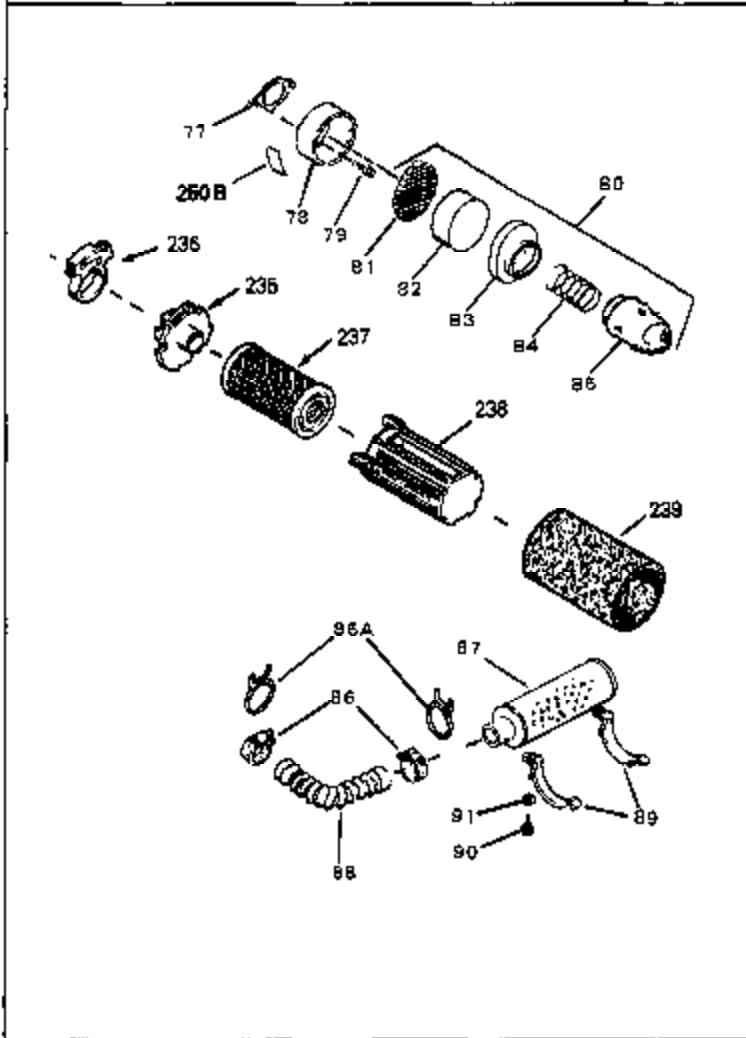

Ref #	Part Number	Qty	Description
77	27272	0	Gasket, Air cleaner
78	31312	0	Body, Air cleaner
79	28820	0	Screw
80	730510	0	Kit, Pre-cleaner
81	29962	0	Screen, Air cleaner
82	29961	0	Element, Air cleaner
83	31612	0	Cover, Air cleaner
84	450150	0	Spring, Pre-cleaner
85	450124	0	Bag, Pre-cleaner
115	610973	0	Terminal Assy.
116	27793	0	Clip, Conduit
117	28942	0	Screw
239	35435	0	Filter, Pre-Air (Poly)
252	30548B	0	Condenser
253	30547A	0	Contact Assy., Breaker