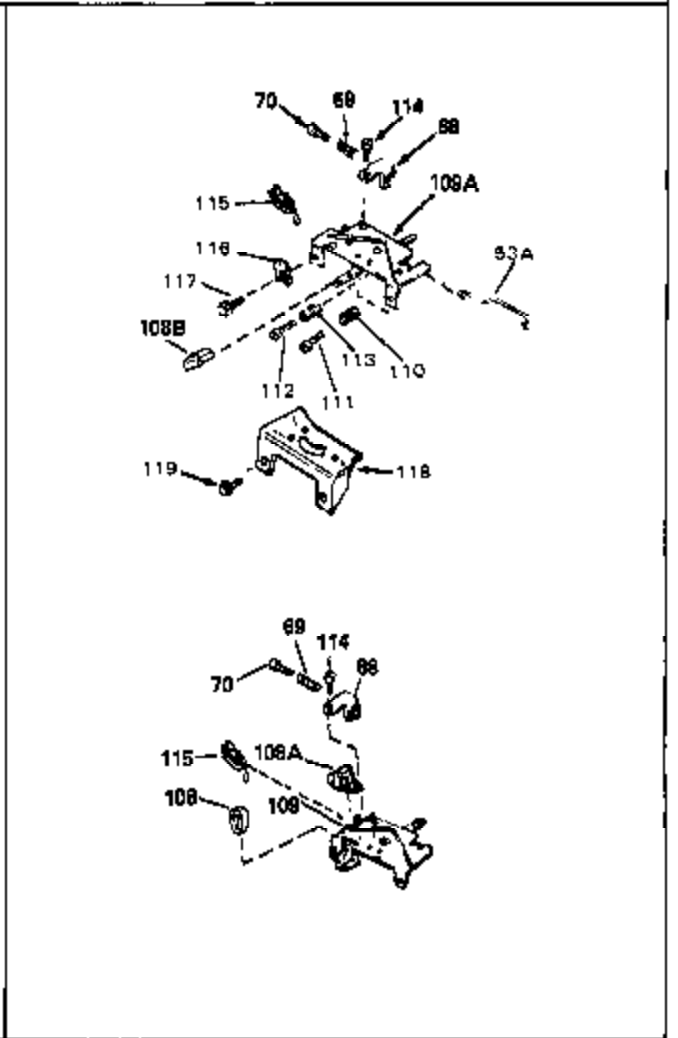

Ref #	Part Number	Qty	Description
77	27272	0	Gasket, Air cleaner
78	31312	0	Body, Air cleaner
79	28820	0	Screw
80	730510	0	Kit, Pre-cleaner
81	29962	0	Screen, Air cleaner
82	29961	0	Element, Air cleaner
83	31612	0	Cover, Air cleaner
84	450150	0	Spring, Pre-cleaner
85	450124	0	Bag, Pre-cleaner
115	610973	0	Terminal Assy.
116	27793	0	Clip, Conduit
117	28942	0	Screw
239	35435	0	Filter, Pre-Air (Poly)
252	30548B	0	Condenser
253	30547A	0	Contact Assy., Breaker