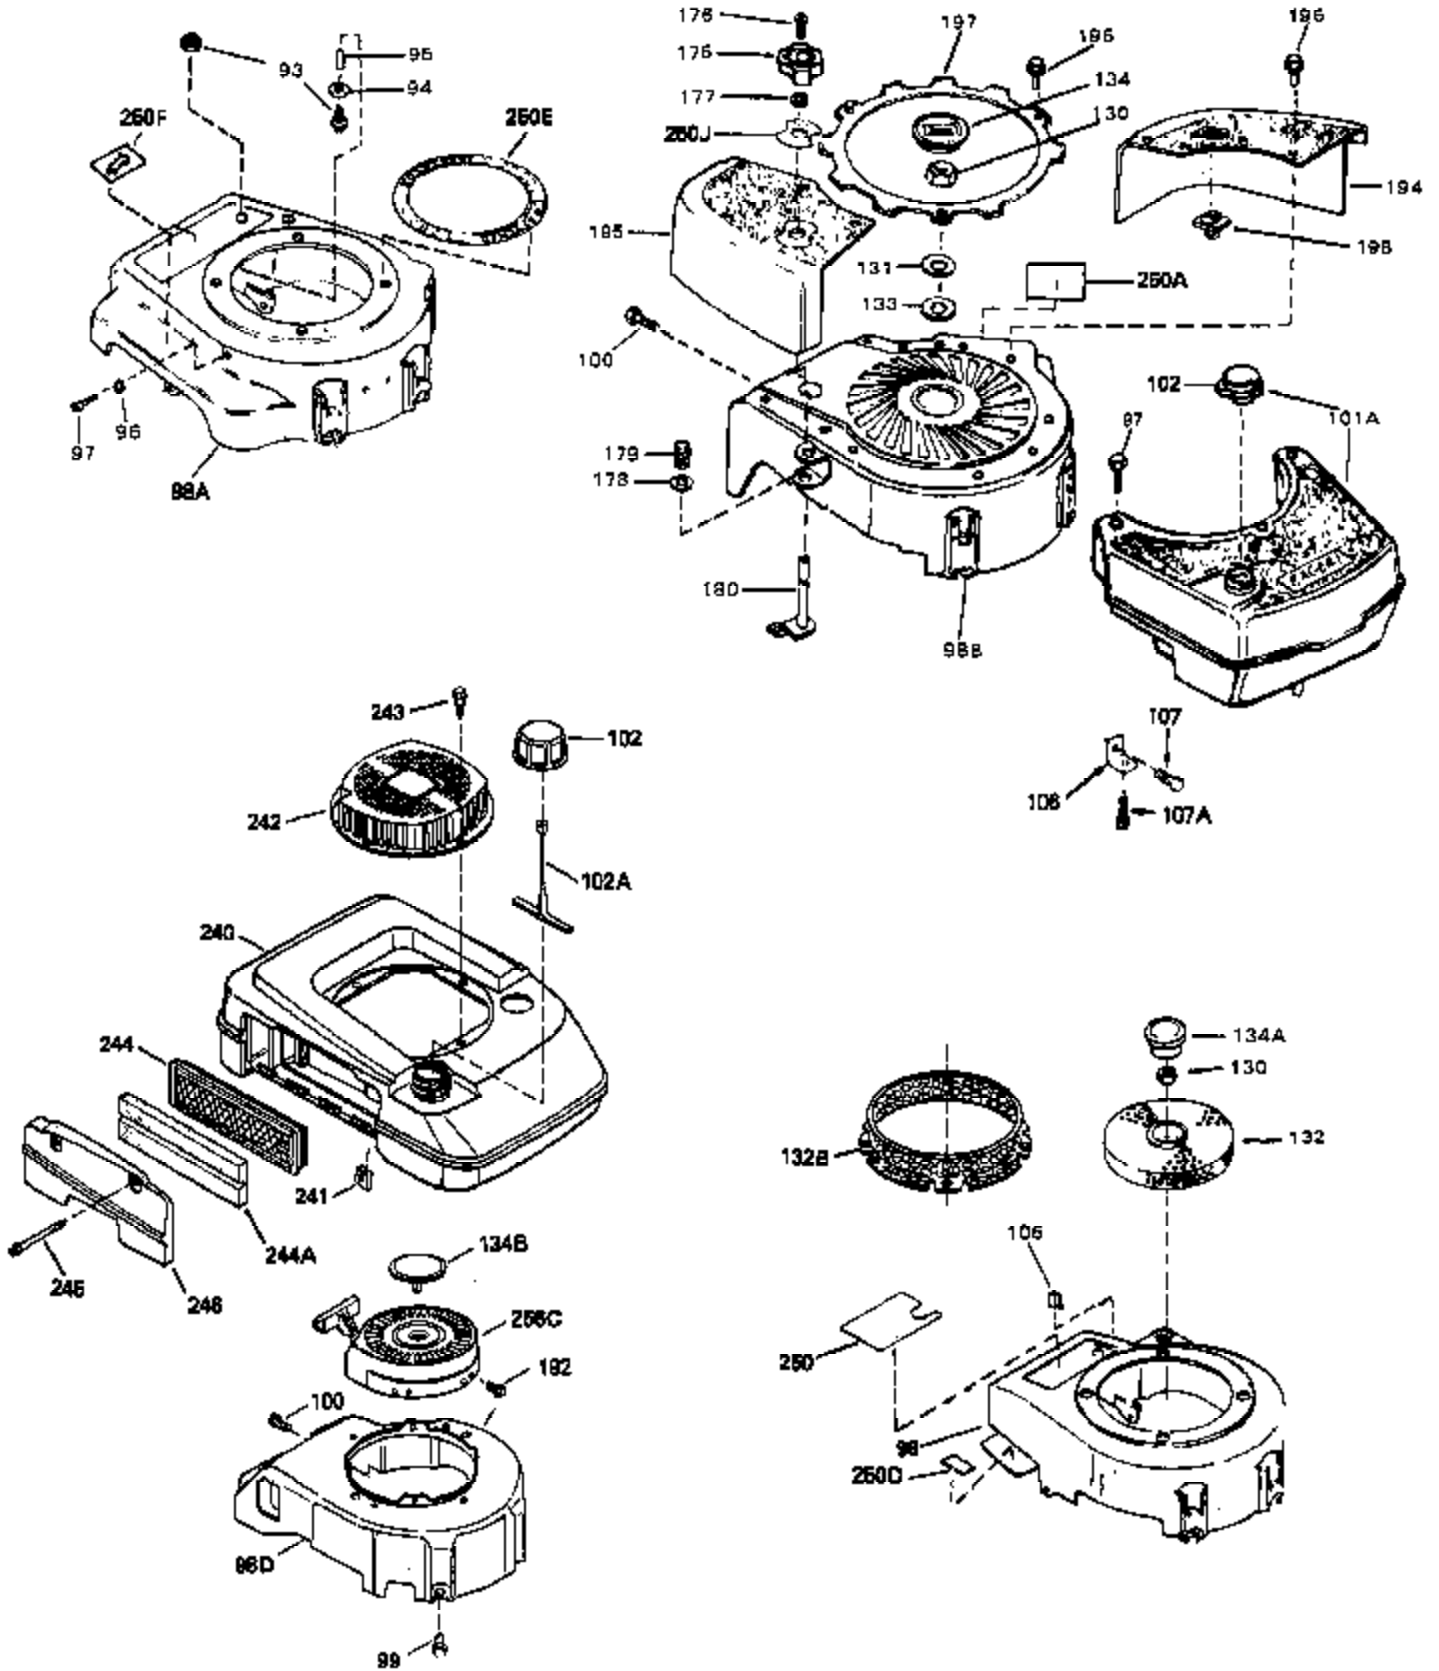

Ref #	Part Number	Qty	Description
98	32753B	0	Housing, Blower
99	650831	0	Screw, Hex washer hd. Powerlok thread,
102	34118	0	Cap, Fuel filler (Red Plastic) (Spurt
102	410144B	0	Cap, Fuel filler (White Plastic) (Std.)
105	27275	0	Clip, Hi-tension wire
130	650607	0	Nut, Flywheel
131	650815	0	Washer, Belleville
132	32237	0	Screen, Flywheel
192	650737	0	Screw, Hex washer hd. taptite, 1/4-20 x 1/2