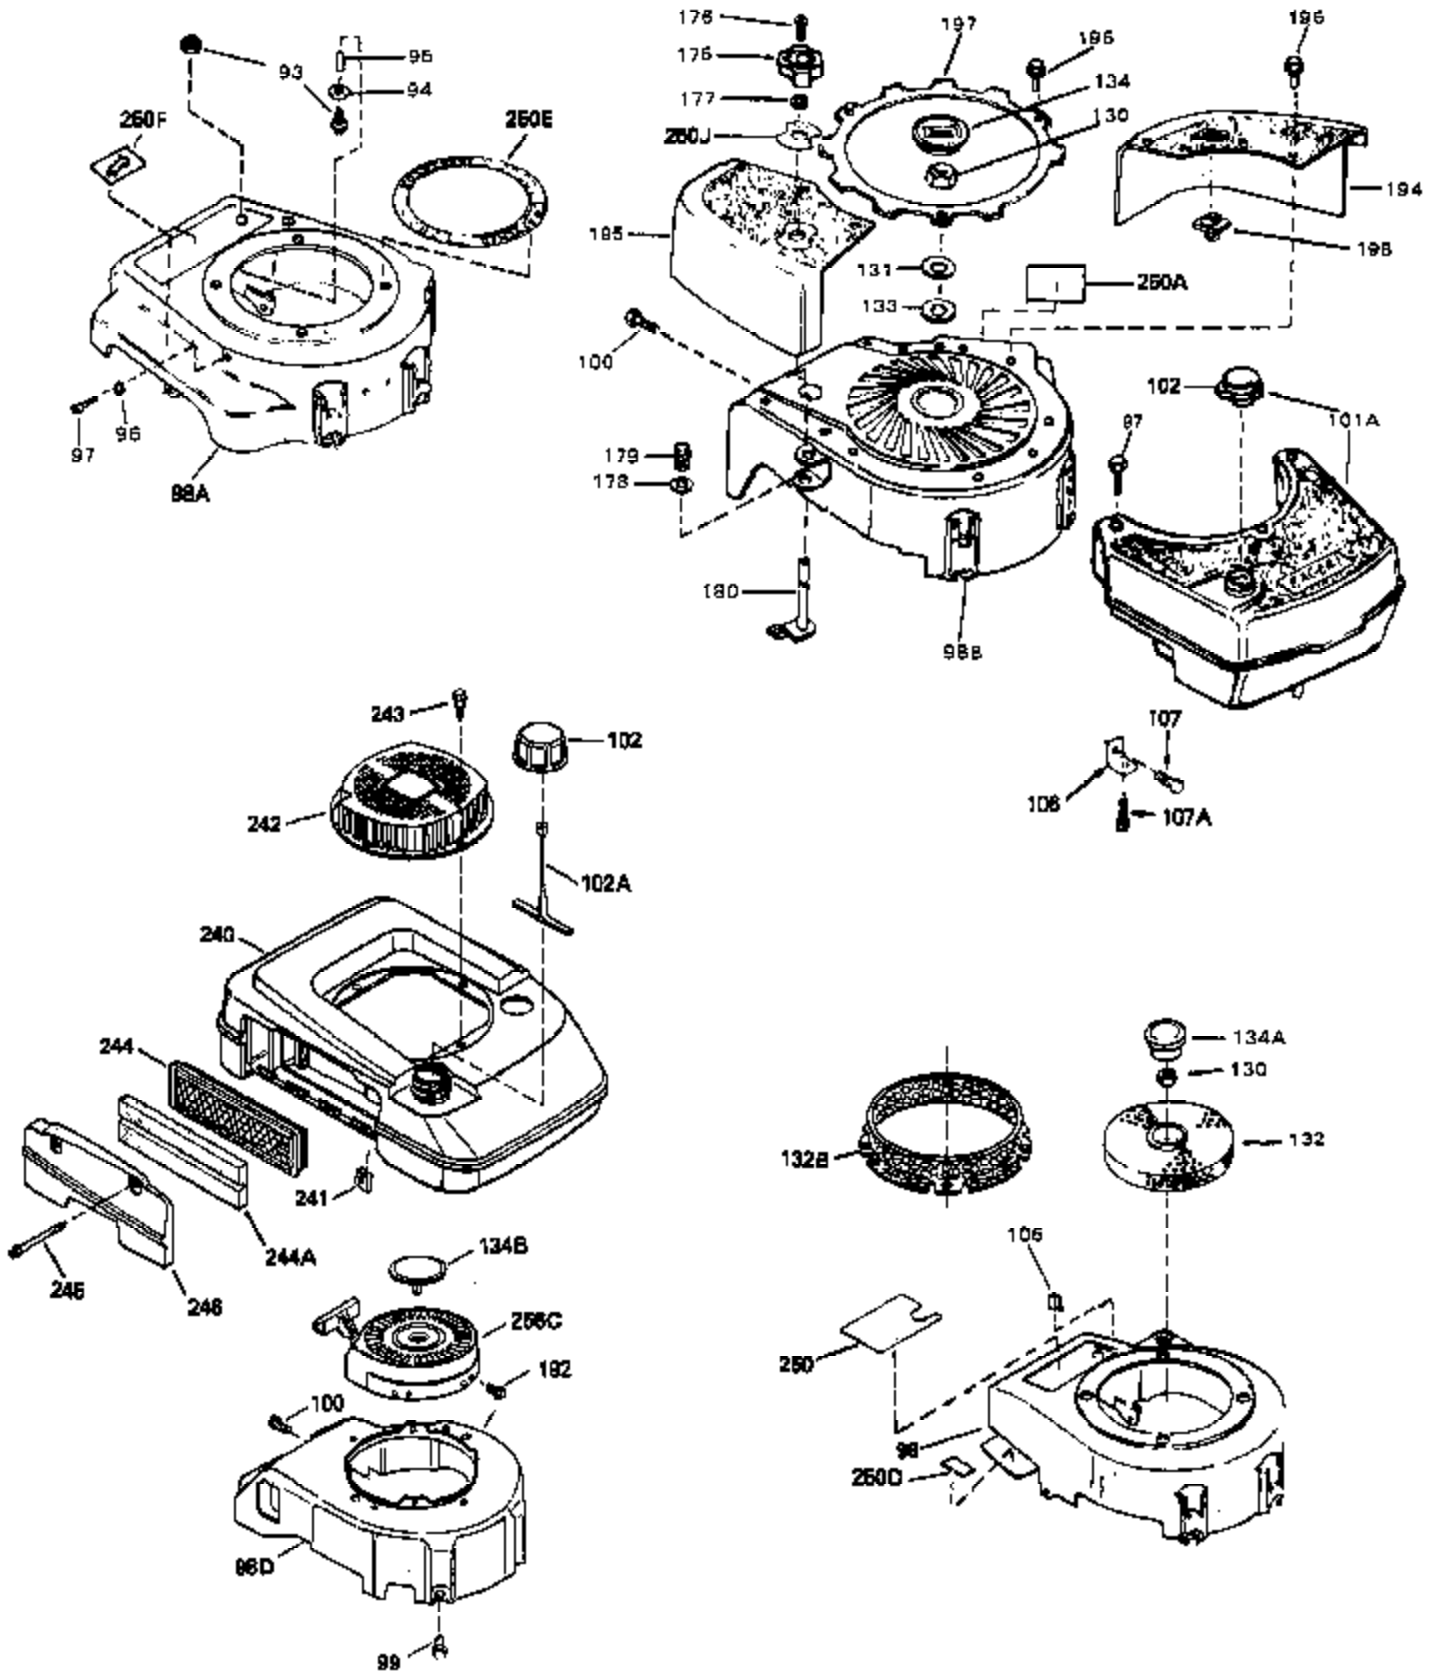

Ref #	Part Number	Qty	Description
98	32753B	0	Housing, Blower
99	650831	0	Screw, Hex washer hd. Powerlok thread,
102	34118	0	Cap, Fuel filler (Red Plastic) (Spurt
102	410144B	0	Cap, Fuel filler (White Plastic) (Std.)
105	27275	0	Clip, Hi-tension wire
130	650607	0	Nut, Flywheel
131	650815	0	Washer, Belleville
132	32237	0	Screen, Flywheel
192	650737	0	Screw, Hex washer hd. taptite, 1/4-20 x 1/2
250D	32546	0	Decal, Speed control