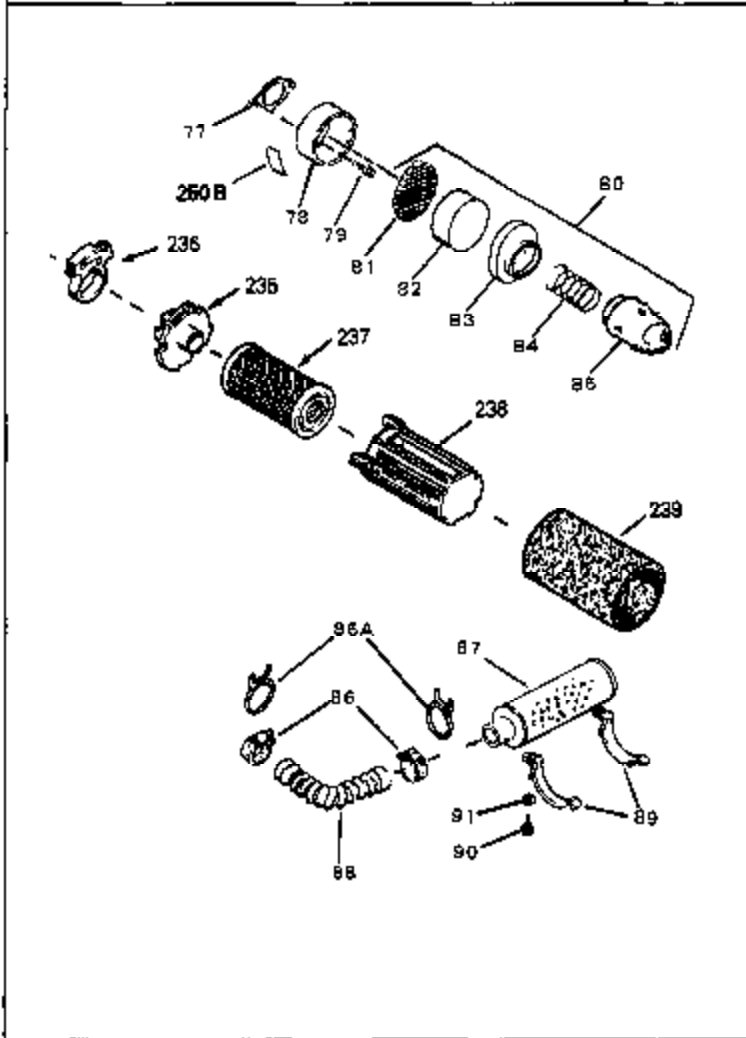

Ref #	Part Number	Qty	Description
86A	33143	0	Clamp, Corbin
87	32796	0	Filter, Air cleaner
88	33142	0	Tube, Air intake
89	32797	0	Retainer, Air cleaner
90	650665	0	Screw
91	650168	0	Washer, Flat
115	610973	0	Terminal Assy.
239	35435	0	Filter, Pre-Air (Poly)
252	30548B	0	Condenser
253	30547A	0	Contact Assy., Breaker