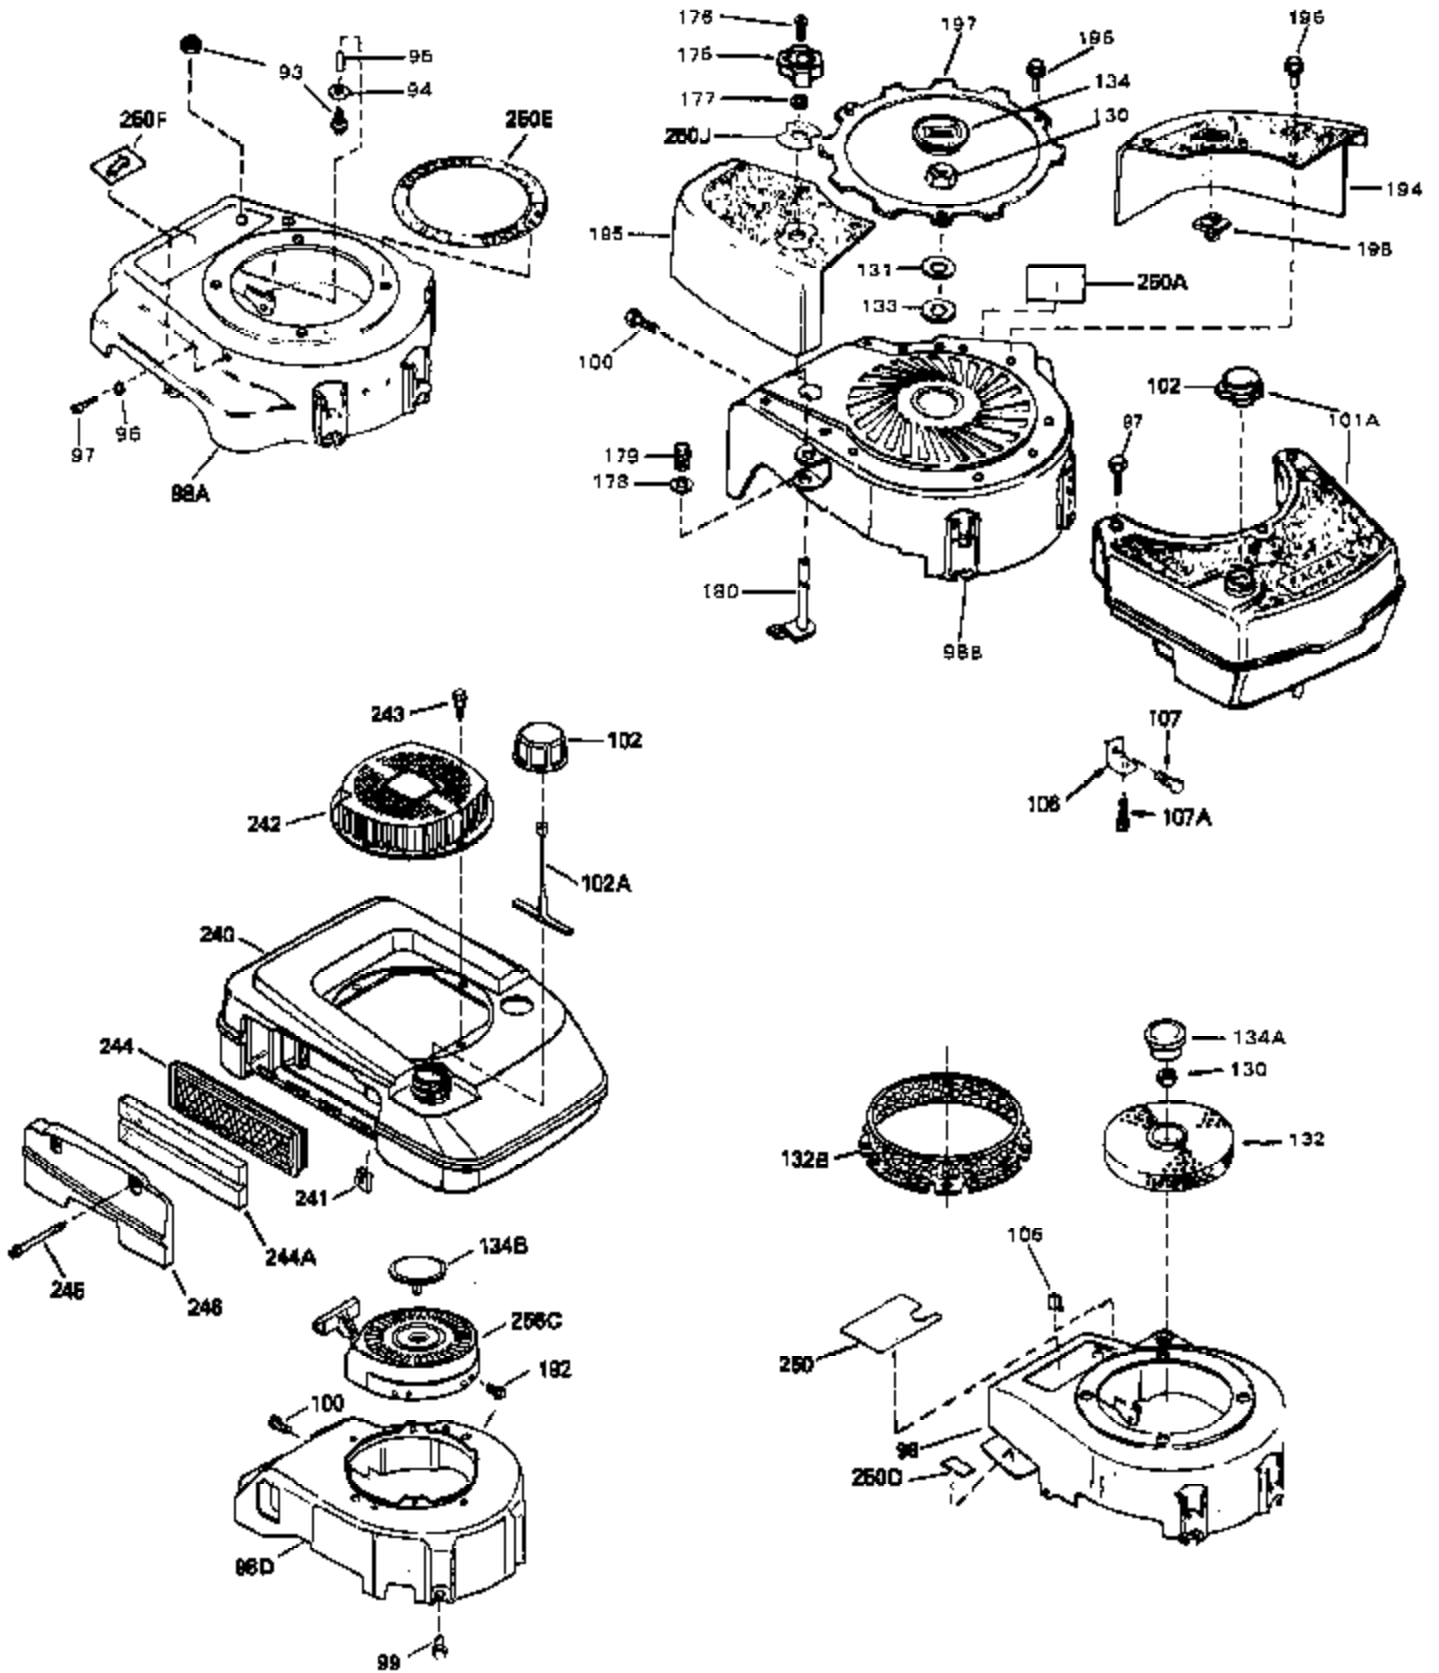

Ref #	Part Number	Qty	Description
98	32795A	0	Housing, Blower (5.56 dia. starter mtg. bolt
99	650831	0	Screw, Hex washer hd. Powerlok thread,
102	34118	0	Cap, Fuel filler (Red Plastic) (Spurt
102	410144B	0	Cap, Fuel filler (White Plastic) (Std.)
105	27275	0	Clip, Hi-tension wire
130	650607	0	Nut, Flywheel
131	650815	0	Washer, Belleville
132	32237	0	Screen, Flywheel
192	650737	0	Screw, Hex washer hd. taptite, 1/4-20 x 1/2
250D	32546	0	Decal, Speed control