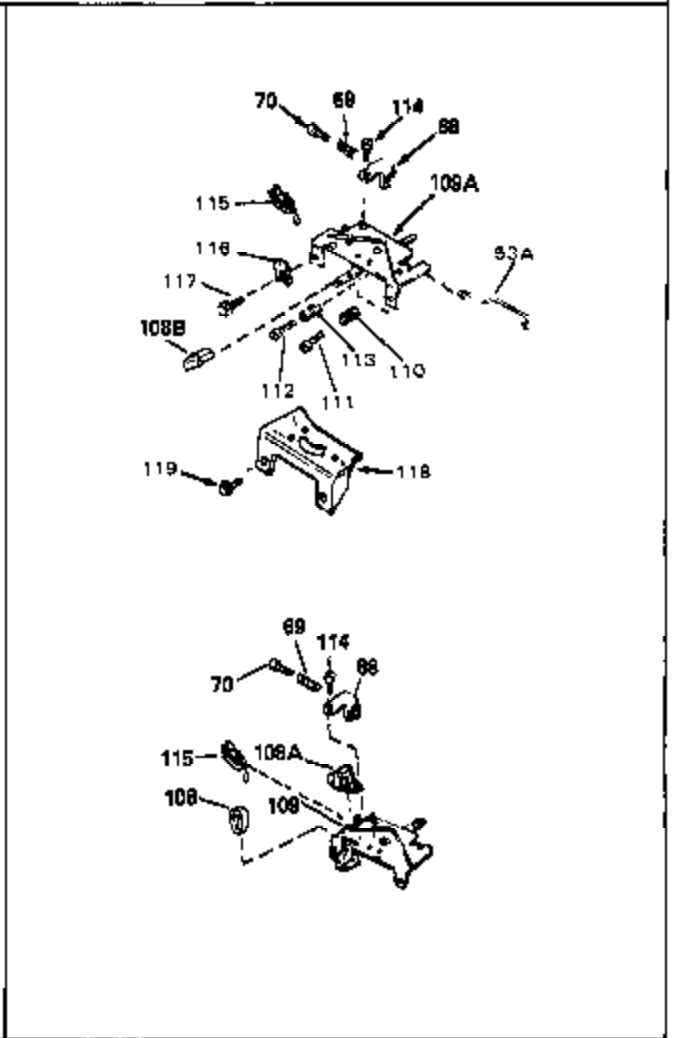

Ref #	Part Number	Qty	Description
86A	33143	0	Clamp, Corbin
87	32796	0	Filter, Air cleaner
88	33142	0	Tube, Air intake
89	32797	0	Retainer, Air cleaner
90	650665	0	Screw
91	650168	0	Washer, Flat
115	610973	0	Terminal Assy.
239	35435	0	Filter, Pre-Air (Poly)
252	30548B	0	Condenser
253	30547A	0	Contact Assy., Breaker