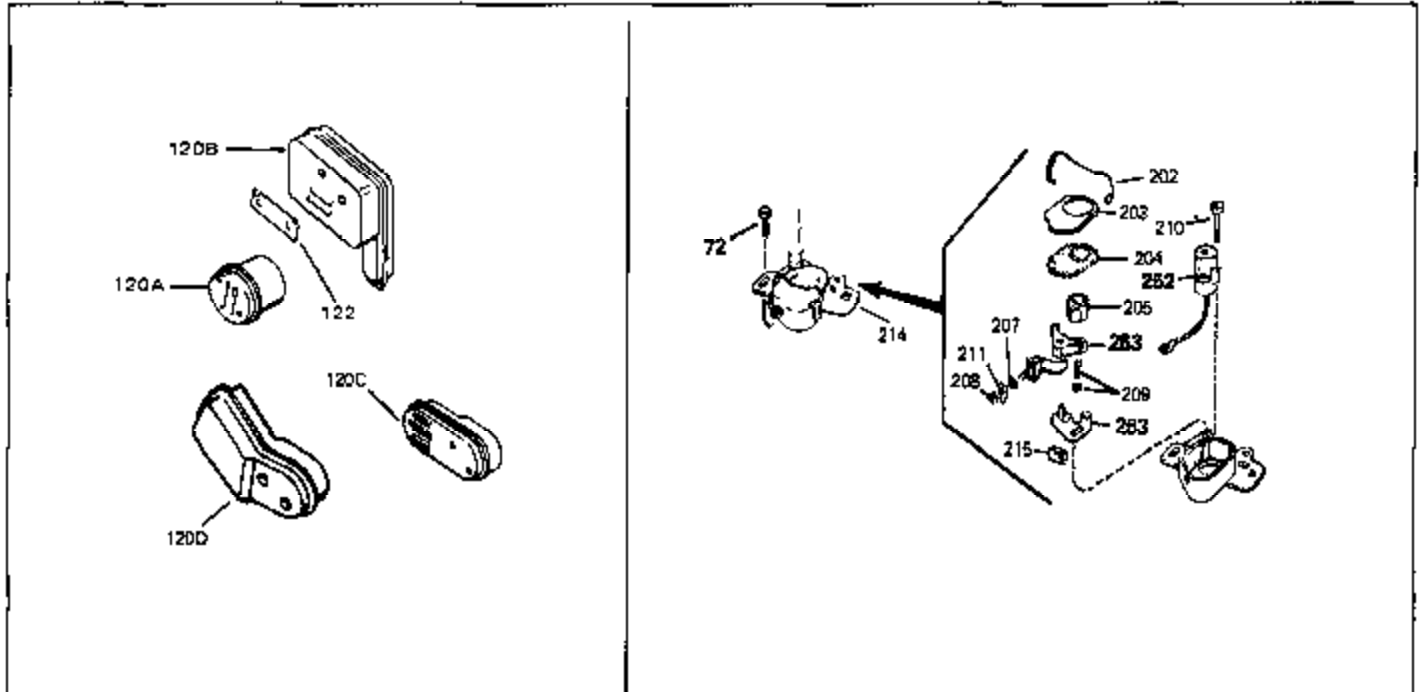

Ref #	Part Number	Qty	Description
86A	33143	0	Clamp, Corbin
87	32796	0	Filter, Air cleaner
88	33142	0	Tube, Air intake
89	32797	0	Retainer, Air cleaner
90	650665	0	Screw
91	650168	0	Washer, Flat
115	610973	0	Terminal Assy.
239	35435	0	Filter, Pre-Air (Poly)
252	30548B	0	Condenser
253	30547A	0	Contact Assy., Breaker