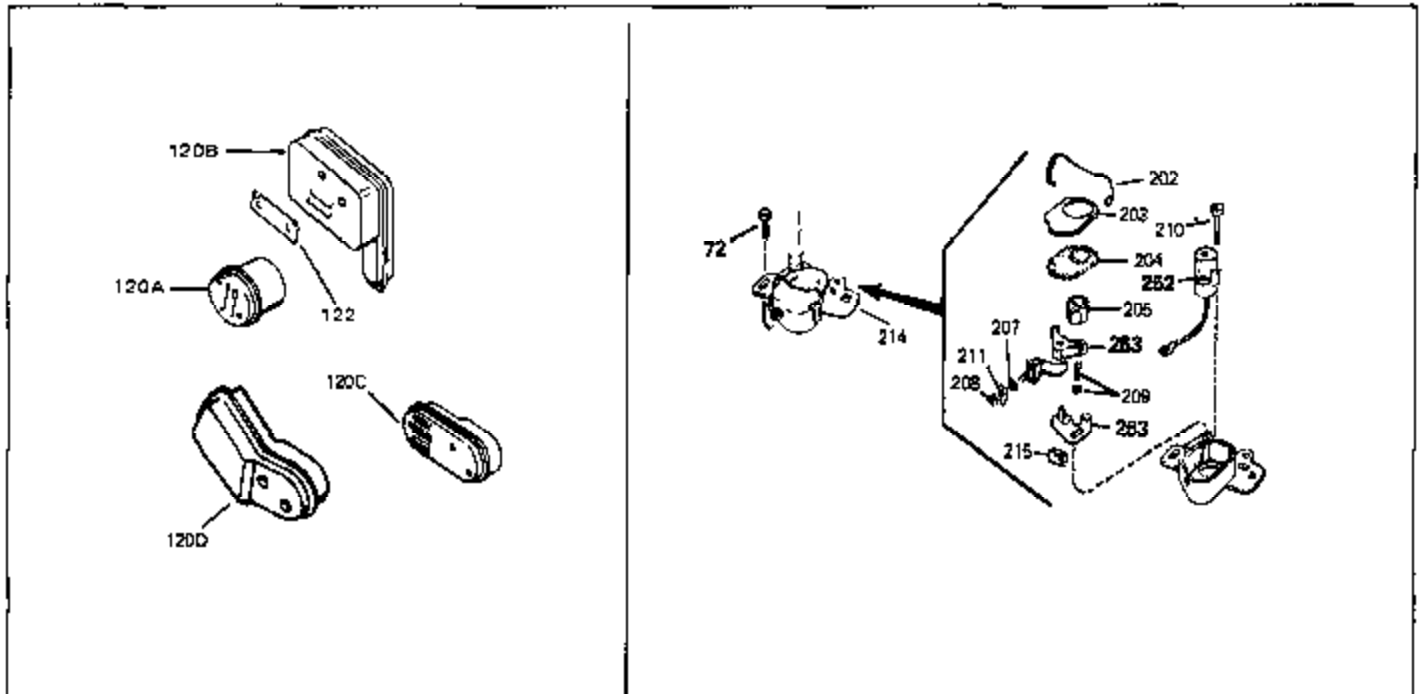

Ref #	Part Number	Qty	Description
77	27272	0	Gasket, Air cleaner
78	31312	0	Body, Air cleaner
79	28820	0	Screw
80	730510	0	Kit, Pre-cleaner
81	29962	0	Screen, Air cleaner
82	29961	0	Element, Air cleaner
83	31612	0	Cover, Air cleaner
84	450150	0	Spring, Pre-cleaner
85	450124	0	Bag, Pre-cleaner
115	610973	0	Terminal Assy.
239	35435	0	Filter, Pre-Air (Poly)
250B	32547	0	Decal, Air cleaner
252	30548B	0	Condenser
253	30547A	0	Contact Assy., Breaker