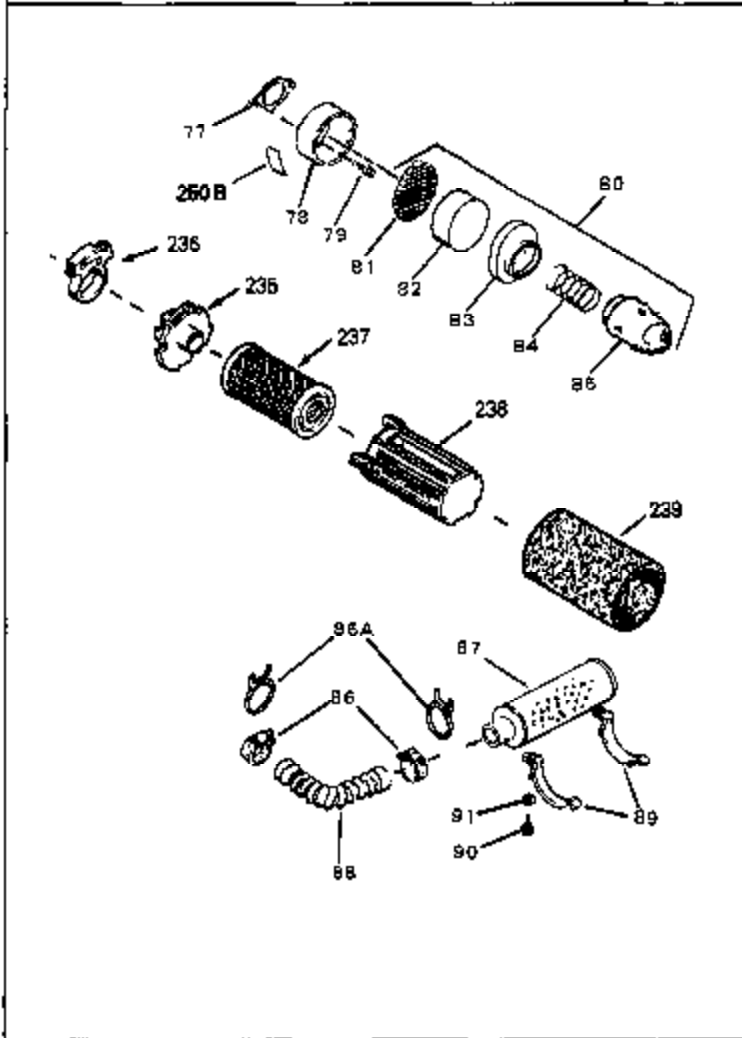

Ref #	Part Number	Qty	Description
77	27272	0	Gasket, Air cleaner
78	31312	0	Body, Air cleaner
79	28820	0	Screw
80	730510	0	Kit, Pre-cleaner
81	29962	0	Screen, Air cleaner
82	29961	0	Element, Air cleaner
83	31612	0	Cover, Air cleaner
84	450150	0	Spring, Pre-cleaner
85	450124	0	Bag, Pre-cleaner
115	610973	0	Terminal Assy.
239	35435	0	Filter, Pre-Air (Poly)
250B	32547	0	Decal, Air cleaner
252	30548B	0	Condenser
253	30547A	0	Contact Assy., Breaker