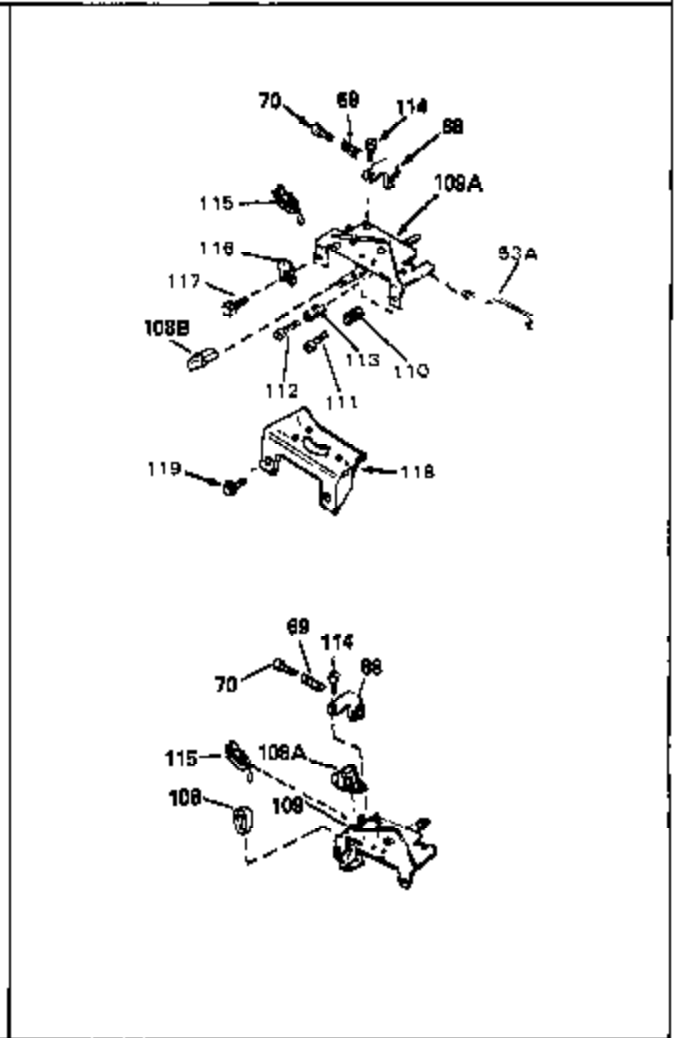

Ref #	Part Number	Qty	Description
77	27272	0	Gasket, Air cleaner
78	31312	0	Body, Air cleaner
79	28820	0	Screw
80	730510	0	Kit, Pre-cleaner
81	29962	0	Screen, Air cleaner
82	29961	0	Element, Air cleaner
83	31612	0	Cover, Air cleaner
84	450150	0	Spring, Pre-cleaner
85	450124	0	Bag, Pre-cleaner
115	610973	0	Terminal Assy.
239	35435	0	Filter, Pre-Air (Poly)
250B	32547	0	Decal, Air cleaner
252	30548B	0	Condenser
253	30547A	0	Contact Assy., Breaker