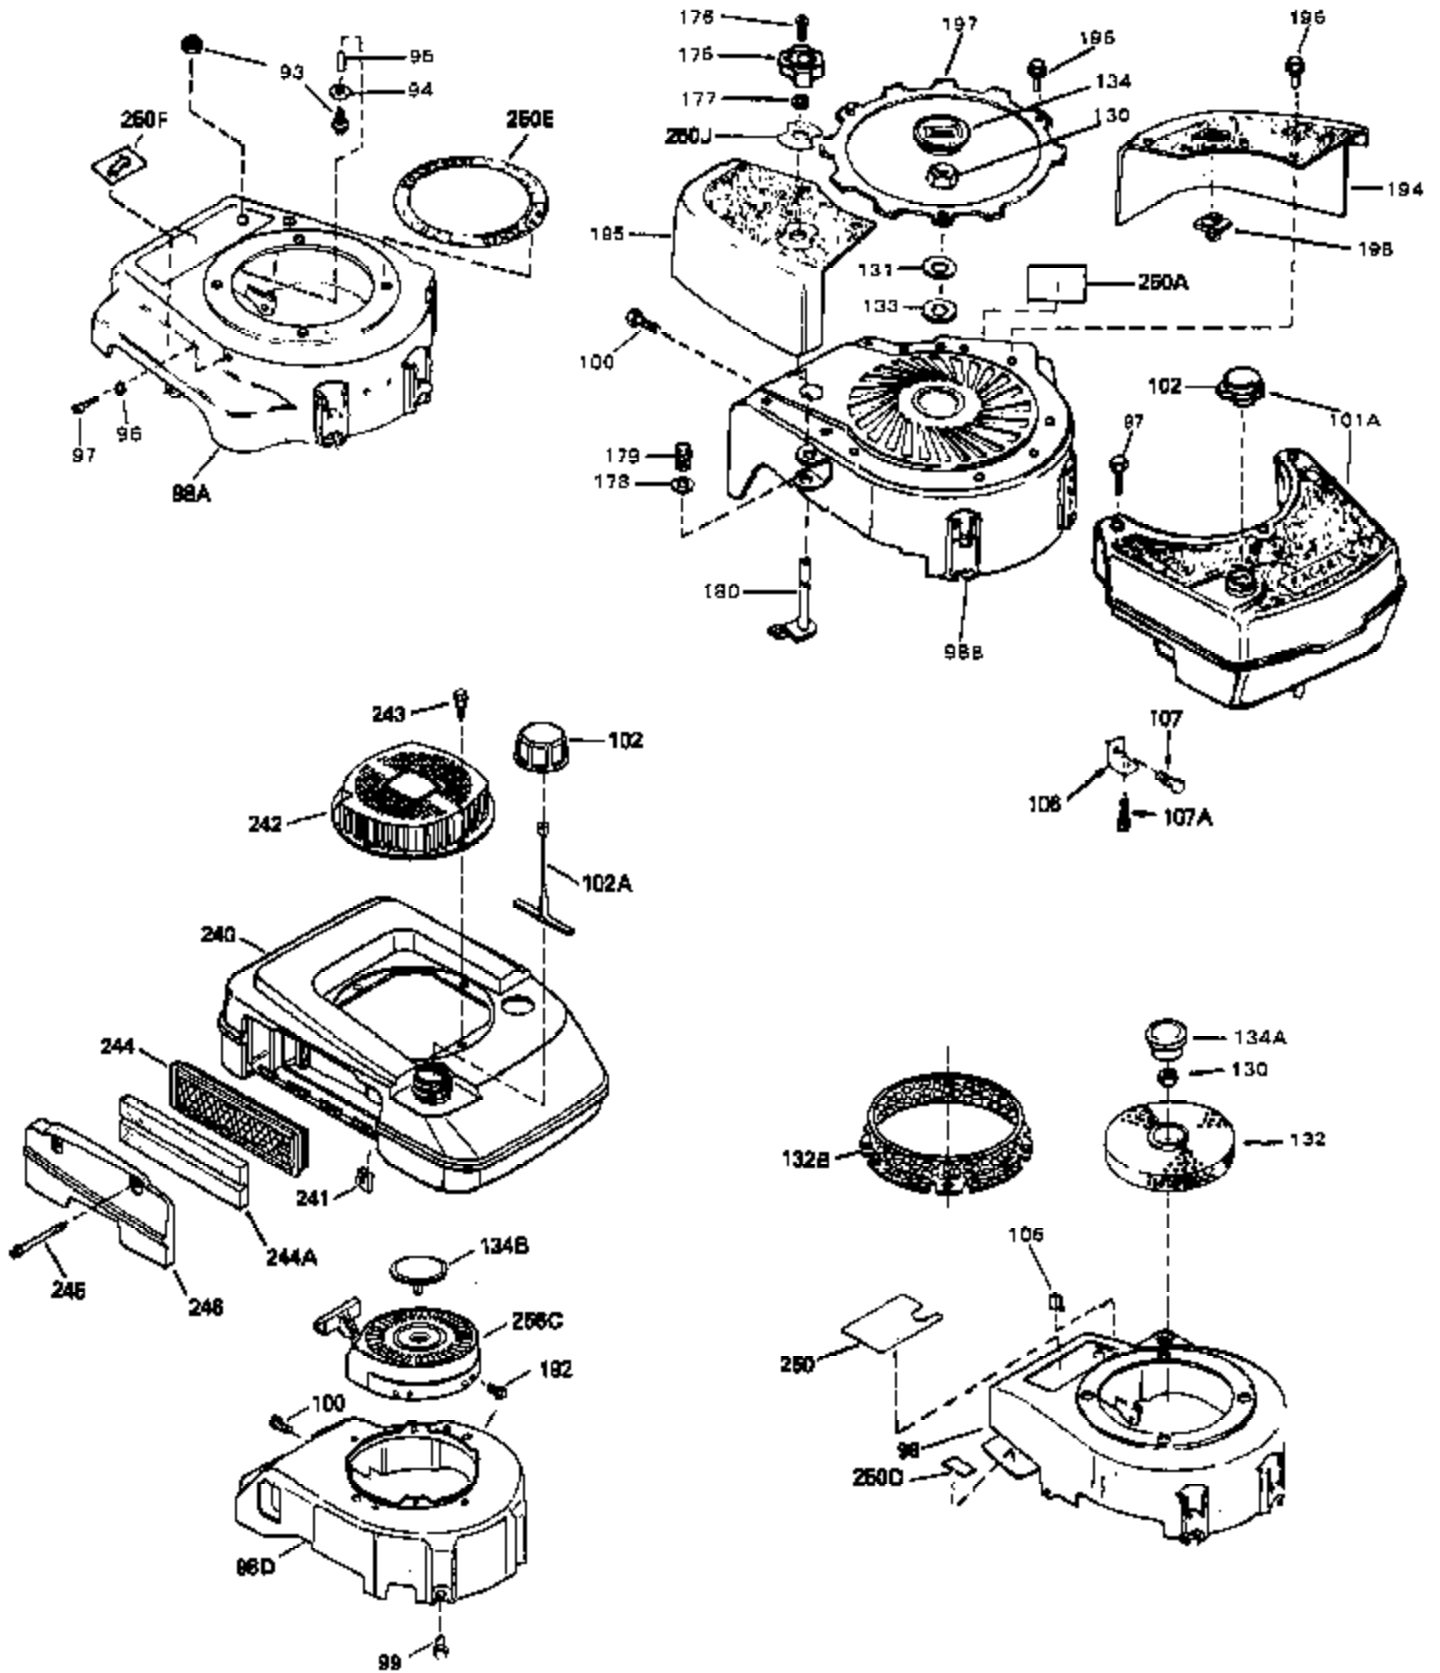

Ref #	Part Number	Qty	Description
98	32753B	0	Housing, Blower
99	650831	0	Screw, Hex washer hd. Powerlok thread,
102	34118	0	Cap, Fuel filler (Red Plastic) (Spurt
102	410144B	0	Cap, Fuel filler (White Plastic) (Std.)
105	27275	0	Clip, Hi-tension wire
130	650607	0	Nut, Flywheel
131	650815	0	Washer, Belleville
132	32237	0	Screen, Flywheel
192	650737	0	Screw, Hex washer hd. taptite, 1/4-20 x 1/2
250D	32546	0	Decal, Speed control