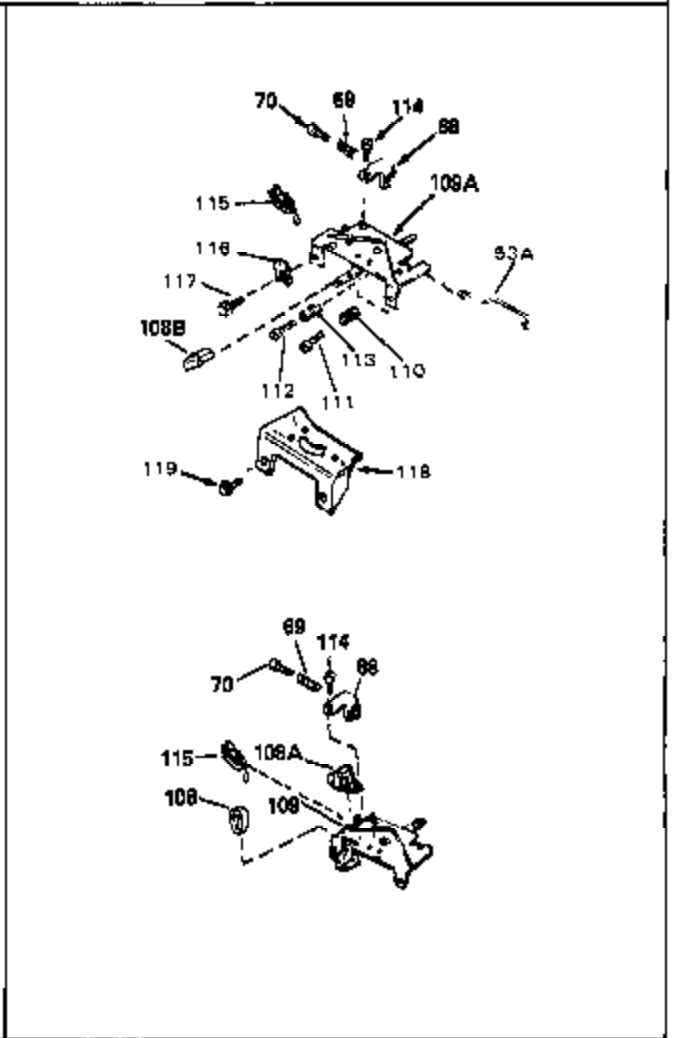

Ref #	Part Number	Qty	Description
86	30348	0	Clamp, Hose
87	32796	0	Filter, Air cleaner
88	33142	0	Tube, Air intake
89	32797	0	Retainer, Air cleaner
90	650665	0	Screw
91	650168	0	Washer, Flat
115	610973	0	Terminal Assy.
239	35435	0	Filter, Pre-Air (Poly)
252	30548B	0	Condenser
253	30547A	0	Contact Assy., Breaker