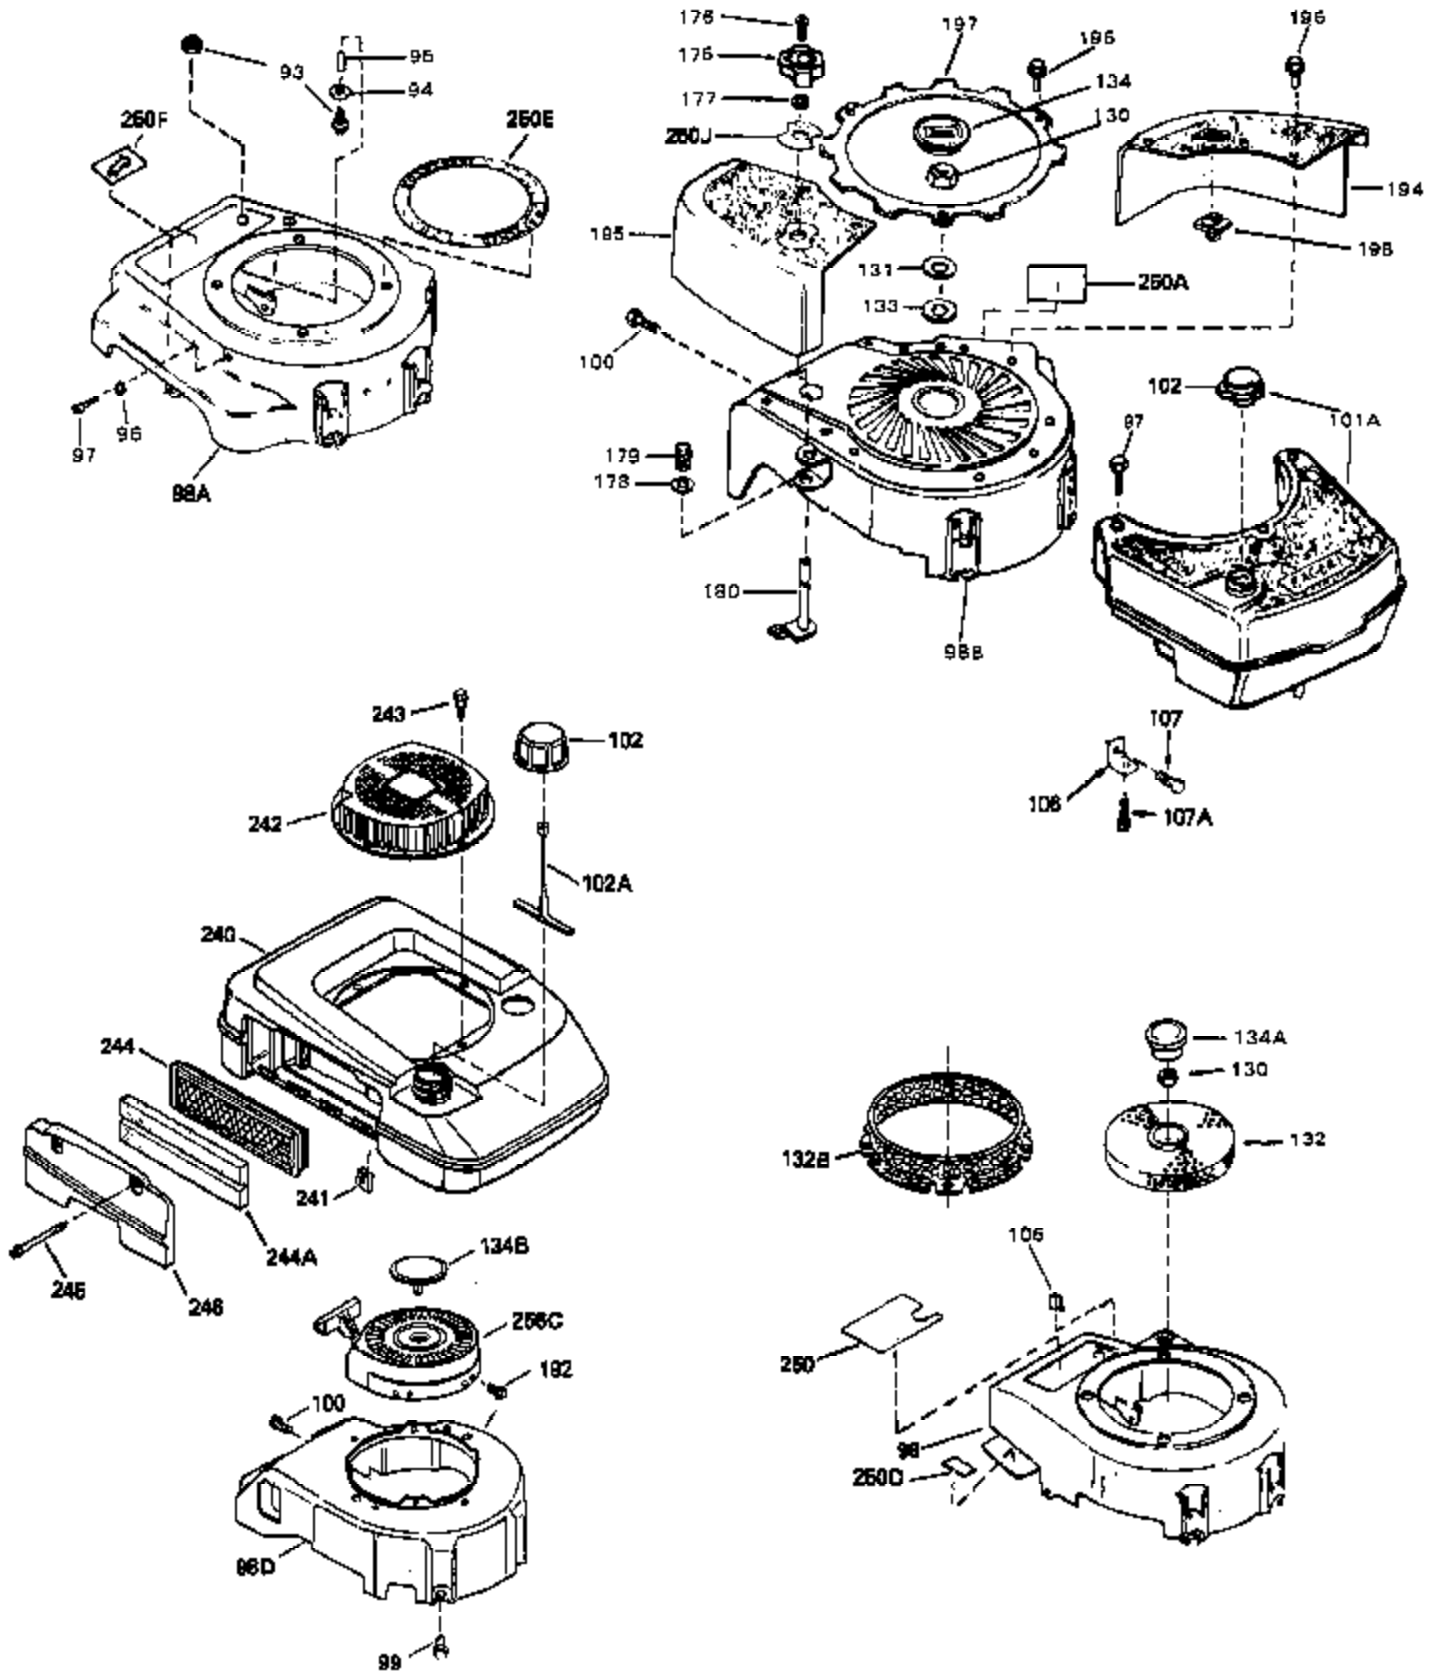

Ref #	Part Number	Qty	Description
98	32795A	0	Housing, Blower (5.56 dia. starter mtg. bolt
99	650831	0	Screw, Hex washer hd. Powerlok thread,
102	34118	0	Cap, Fuel filler (Red Plastic) (Spurt
102	410144B	0	Cap, Fuel filler (White Plastic) (Std.)
105	27275	0	Clip, Hi-tension wire
130	650607	0	Nut, Flywheel
131	650815	0	Washer, Belleville
132	32237	0	Screen, Flywheel
192	650737	0	Screw, Hex washer hd. taptite, 1/4-20 x 1/2
250D	32546	0	Decal, Speed control