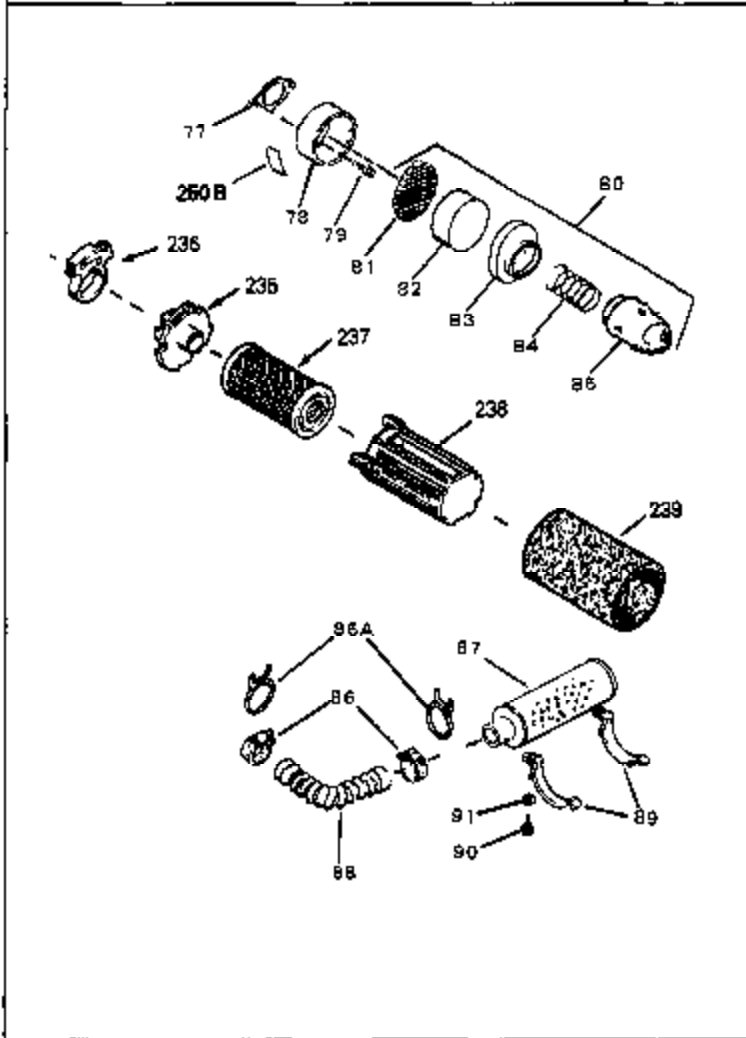

Ref #	Part Number	Qty	Description
86	30348	0	Clamp, Hose
87	32796	0	Filter, Air cleaner
88	33142	0	Tube, Air intake
89	32797	0	Retainer, Air cleaner
90	650665	0	Screw
91	650168	0	Washer, Flat
115	610973	0	Terminal Assy.
239	35435	0	Filter, Pre-Air (Poly)
252	30548B	0	Condenser
253	30547A	0	Contact Assy., Breaker