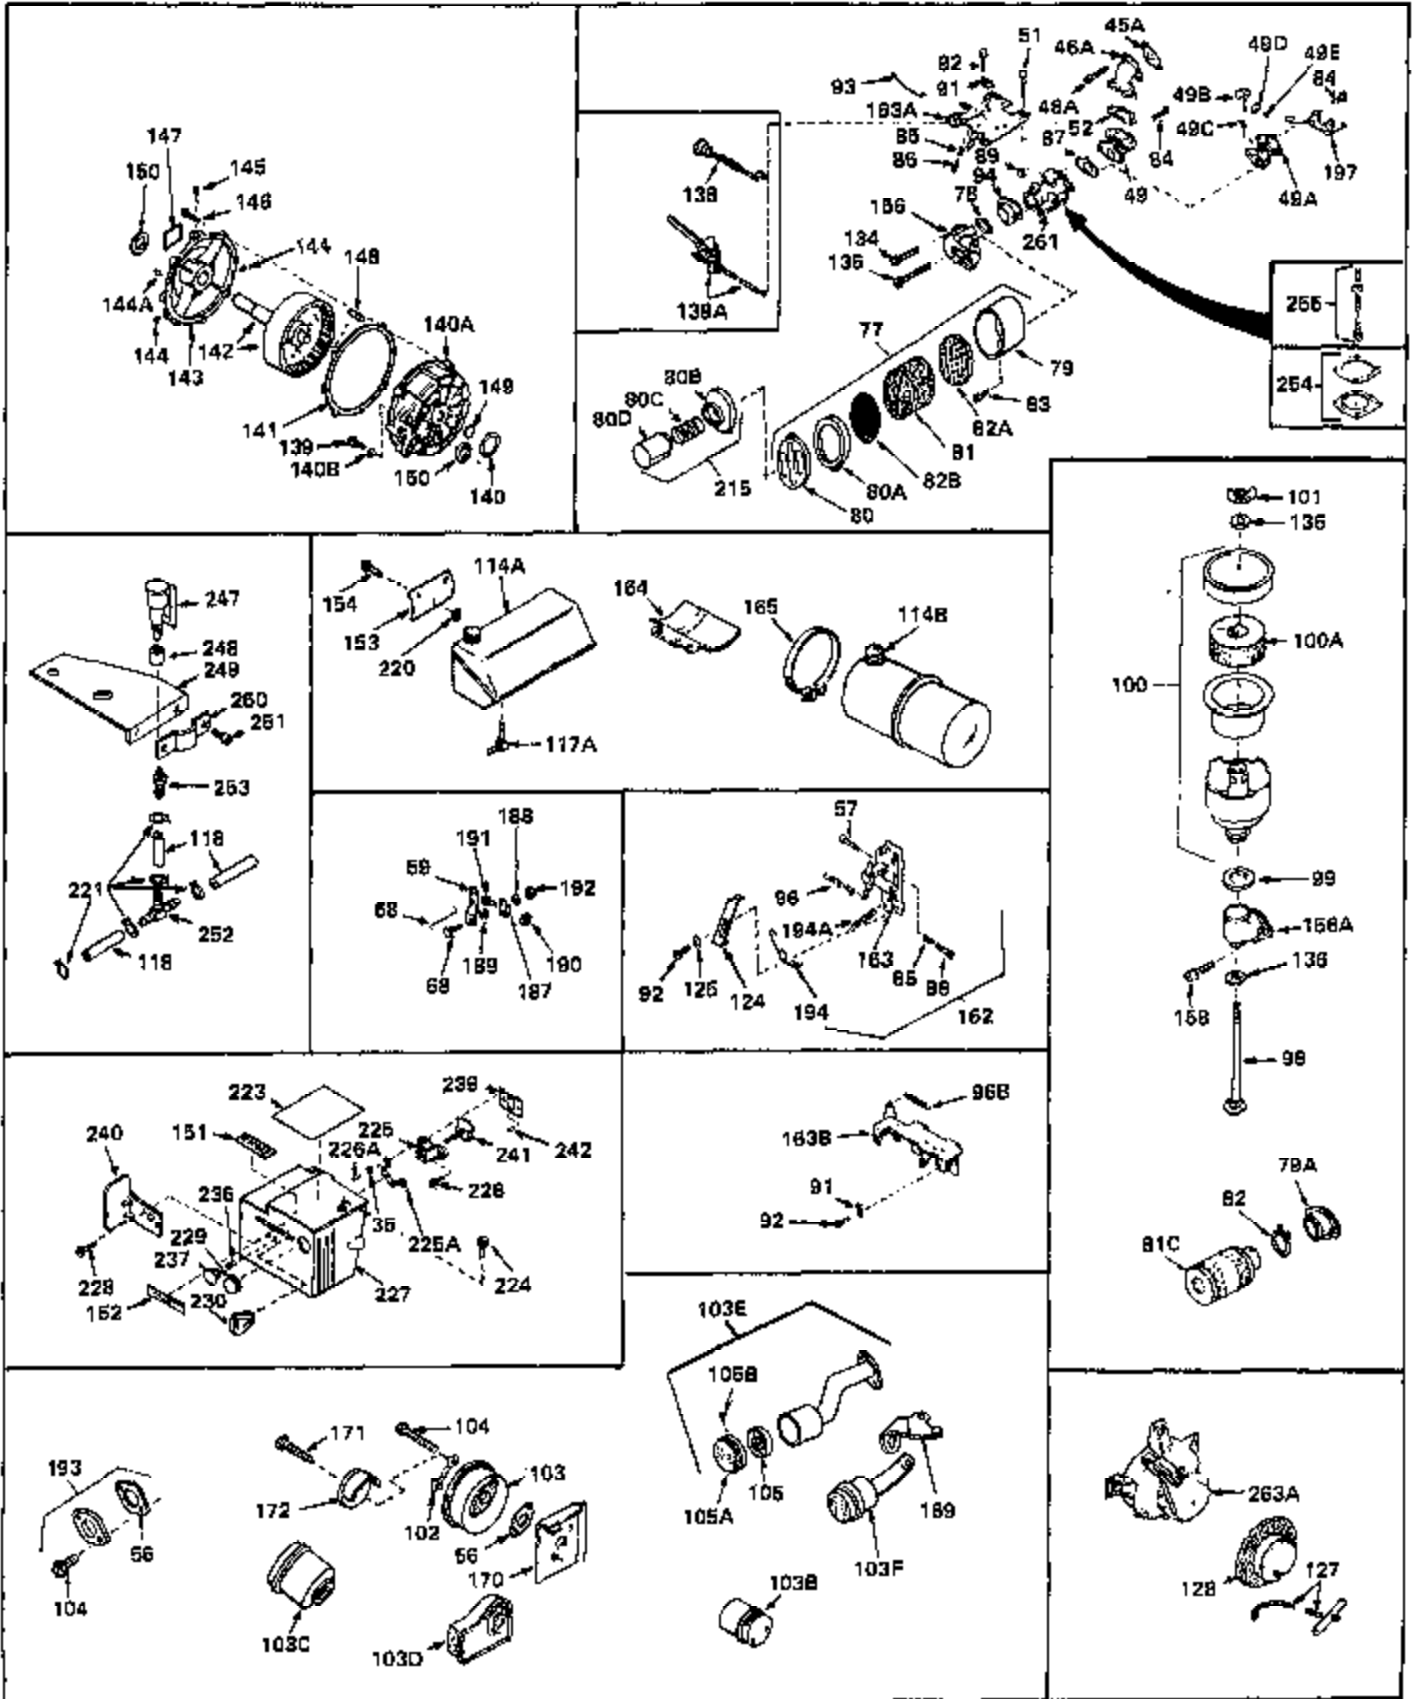

Ref #	Part Number	Qty	Description
36	8269	0	Washer
45A	30188	0	Gasket, Intake pipe
46A	31429	0	Pipe, Upper intake
48A	650451	0	Screw
49B	631627	0	Shaft & Lever Assy., Throttle
49A	33188	0	Pipe Assy., Intake
49E	650506	0	Screw
49D	631036	0	Shutter, Throttle
49C	631066	0	Spring, Return
51	650454	0	Screw, Fil. flex hd. 1/4-20 x 3/4
52	31340	0	Gasket, Intake pipe
56	30081	0	Gasket, Exhaust
57	28942	0	Screw
57	30091	0	Screw, Hex slotted washer hd., 8-32 x 1/2
57	30200	0	Screw
59	31336	0	Lever, Governor
68	650548	0	Screw, Hex washer hd., 8-32 x 5/16
77	31545	0	Cleaner Assy., Air
78	27272	0	Gasket, Air cleaner
80D	450124	0	Bag, Pre-cleaner
80C	450150	0	Spring, Pre-cleaner
81C	32972	0	Cleaner, Air
82	32973	0	Clamp, Corbin
82A	29962	0	Screen, Air cleaner
83	28820	0	Screw
83	650163	0	Screw, Fil. hd. Sems, 10-32 x 7/8
83	650399	0	Screw, Phil. fil. hd. Sems, 10-32 x 5/8
83	650709	0	Screw
84	30564	0	Screw
84	6201	0	Screw
84	6202	0	Screw
84	650551	0	Screw, Hex hd. cap, 1/4-28 x 1-1/4
85	28564	0	Spring, Compression
85	31342	0	Spring, Compression
85	32924	0	Spring, Compression
86	29500	0	Screw, Fil. hd. mach., Sems, 8-32 x 3/4
86	650549	0	Screw
86	650688	0	Screw, Hex hd., 10-32 x 1-5/16" (Drilled
87	32878	0	Gasket, Carburetor (1/8" thick)
89	29752	0	Nut
91	27793	0	Clip, Conduit
92	28942	0	Screw
101	9577	0	Nut, Wing, 10-24
102	30083	0	Plate, Locking
103	30996	0	Muffler
103F	33288	0	Muffler
104	27182	0	Screw, Hex hd. cap, 1/4-20 x 3-3/8
104	650253	0	Screw, Hex hd. cap, 1/4-20 x 2-1/4
104	650327	0	Screw, Fil slotted hd. Sems, 114-20 x 2-1/2
104	650493	0	Screw, Hex hd. Sems, 1/4-20 x 1-3/4
104	650561	0	Screw
104	650599	0	Screw, Hex hd. cap, Sems, 1/4-20 x 1-1/2
104	650795	0	Screw, Hex hd. cap, Sems, 1/4-20 x 2-5/16
105	33171	0	Screen, Muffler
105B	650578	0	Screw
105A	33172	0	Cover, Muffler
117A	28584	0	Strainer & Elbow
118	29774	0	Line, Fuel (Braided 8.25")